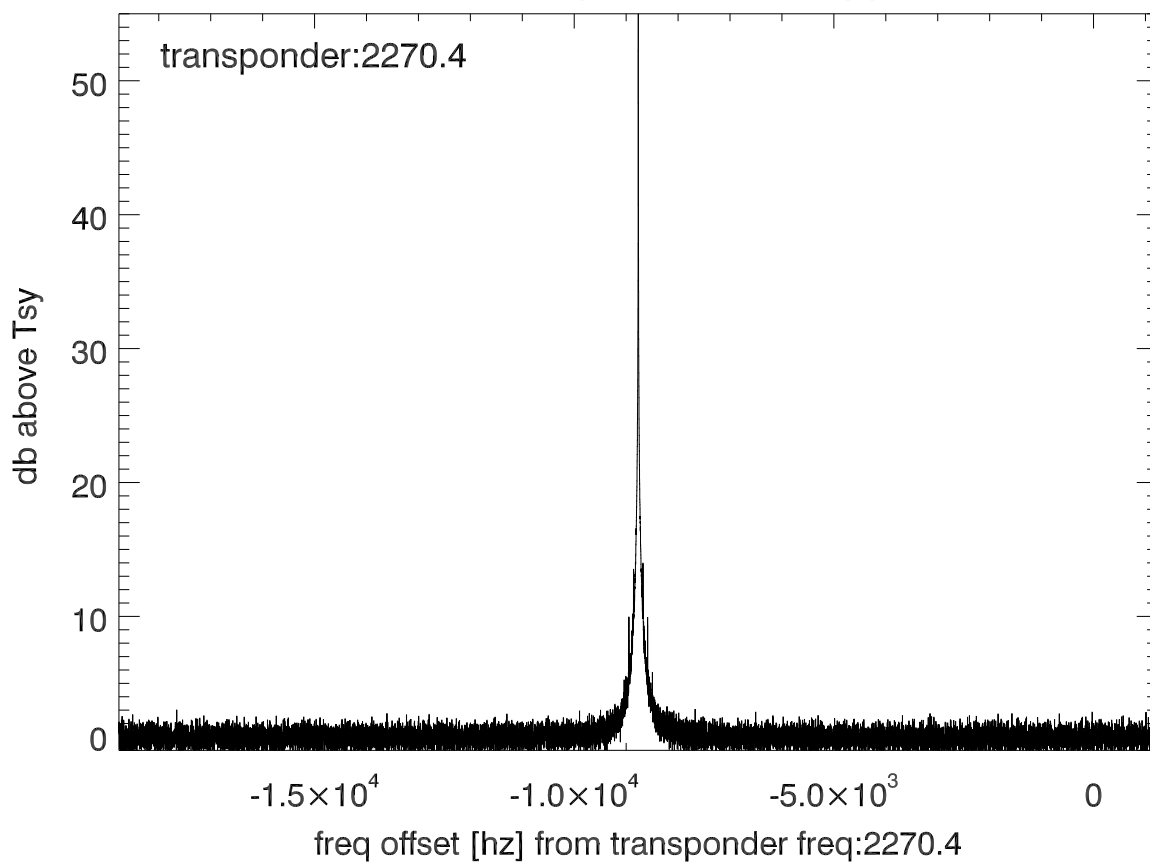

isee3 140620:192939 (UTC). overplot spectra from 48 sec run. PoIA

isee3 140620:192939 (UTC) spectra after doppler correction. PoIA

isee3 140620:192939 (UTC) spectra after doppler correction. PoIB