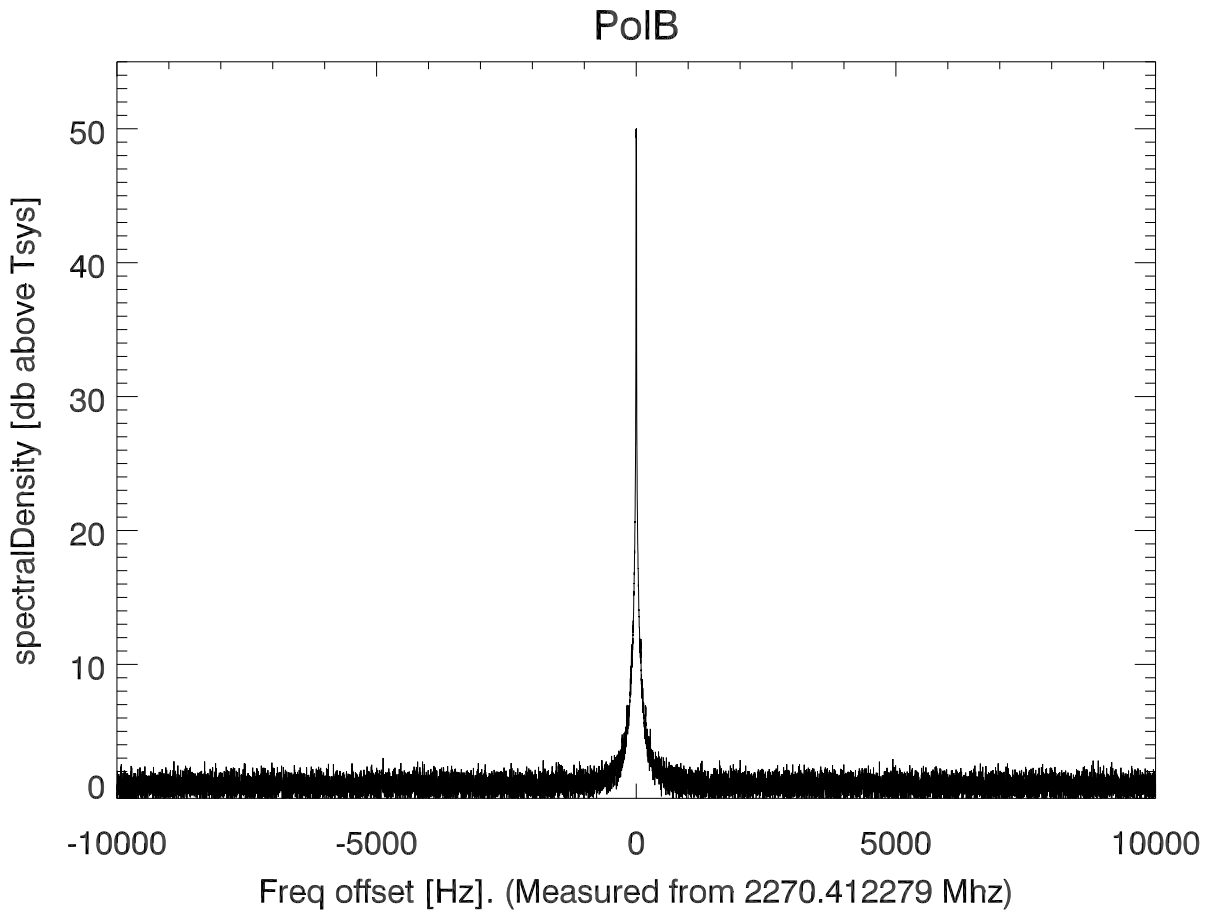

isee3 140620:192939 (UTC). overplot spectra from 48 sec run. PoIA

isee3 140620:192939 (UTC) spectra after doppler correction. PoIA

isee3 140620:192939 (UTC) spectra after doppler correction. PoIB