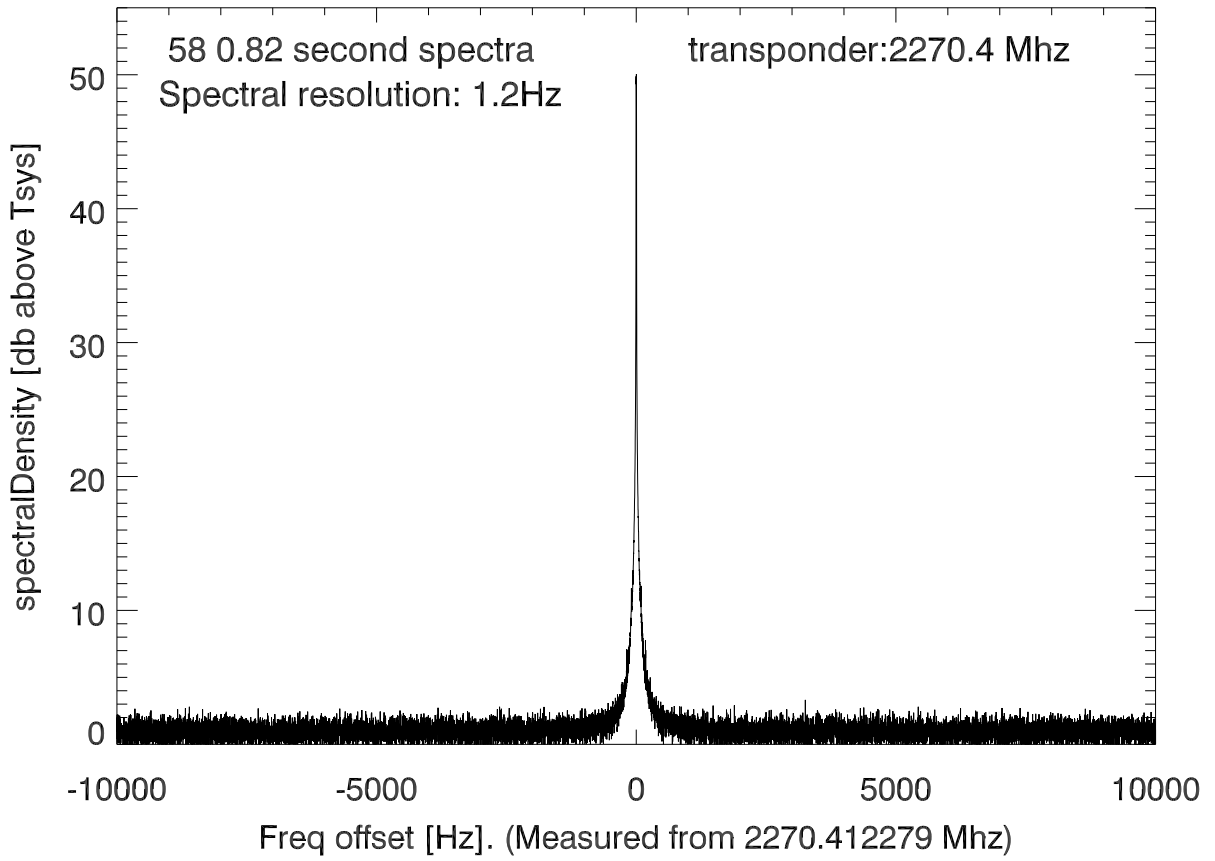

isee3 140620:192939 (UTC). overplot spectra from 48 sec run. PoIA

isee3 140620:192939 (UTC) spectra after doppler correction. PoIA

isee3 140620:192939 (UTC) spectra after doppler correction. PoIB