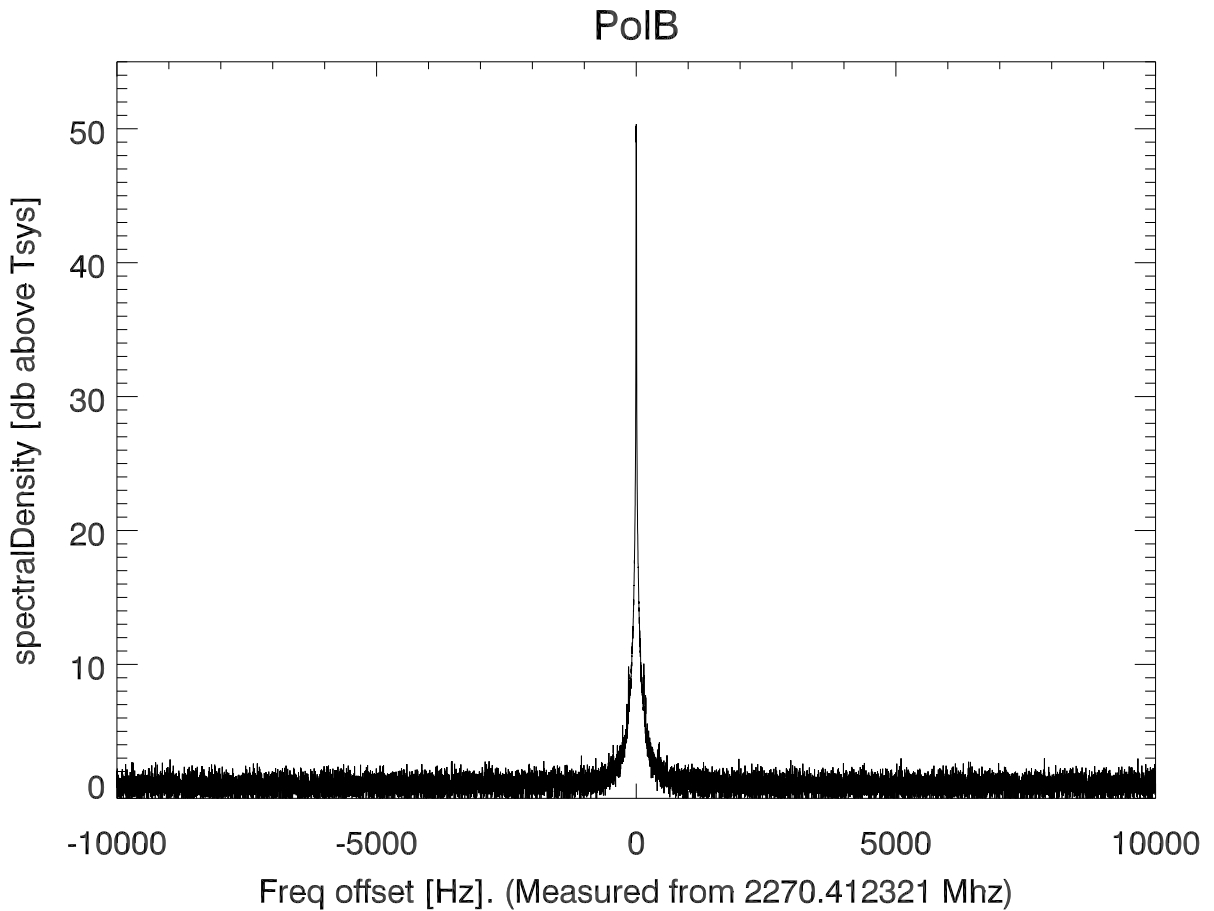

isee3 140620:192637 (UTC). overplot spectra from 46 sec run. PoIA

isee3 140620:192637 (UTC) spectra after doppler correction. PoIA

isee3 140620:192637 (UTC) spectra after doppler correction. PoIB