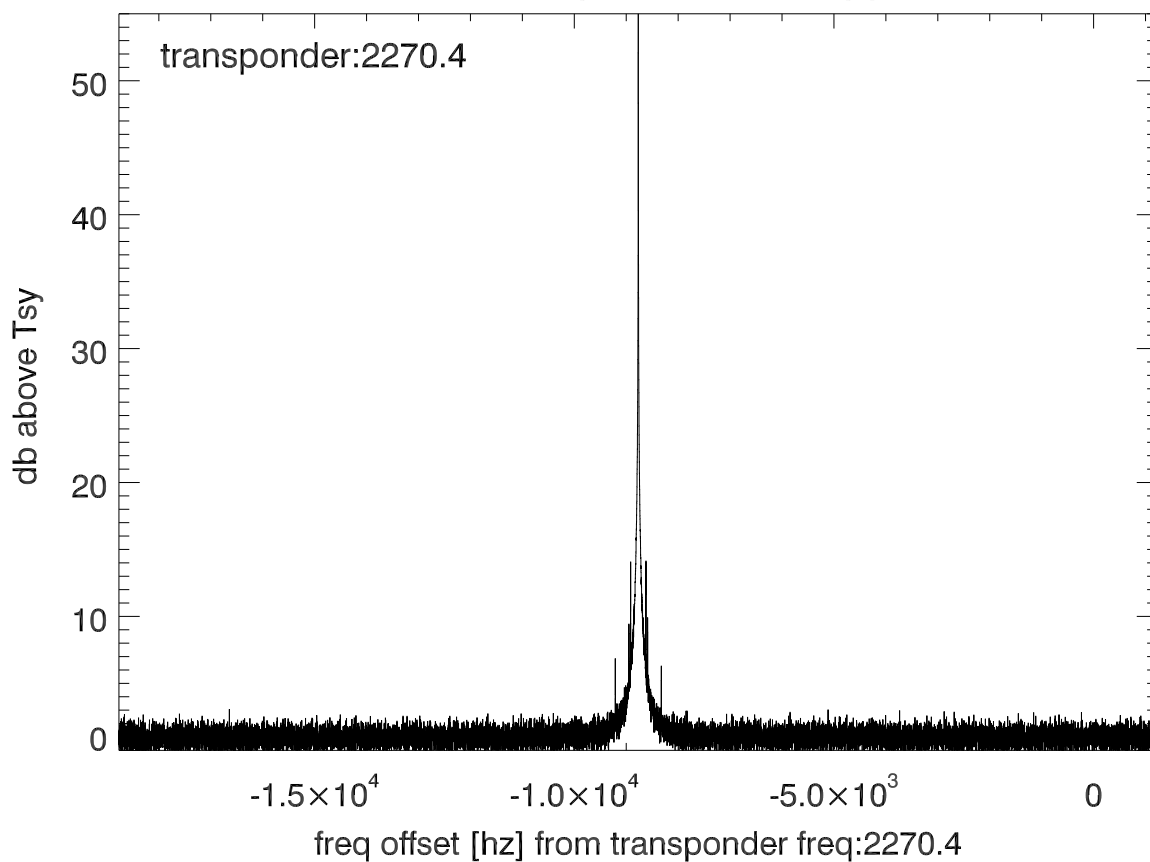

isee3 140620:192637 (UTC). overplot spectra from 46 sec run. PoIA

isee3 140620:192637 (UTC) spectra after doppler correction. PoIA

isee3 140620:192637 (UTC) spectra after doppler correction. PoIB