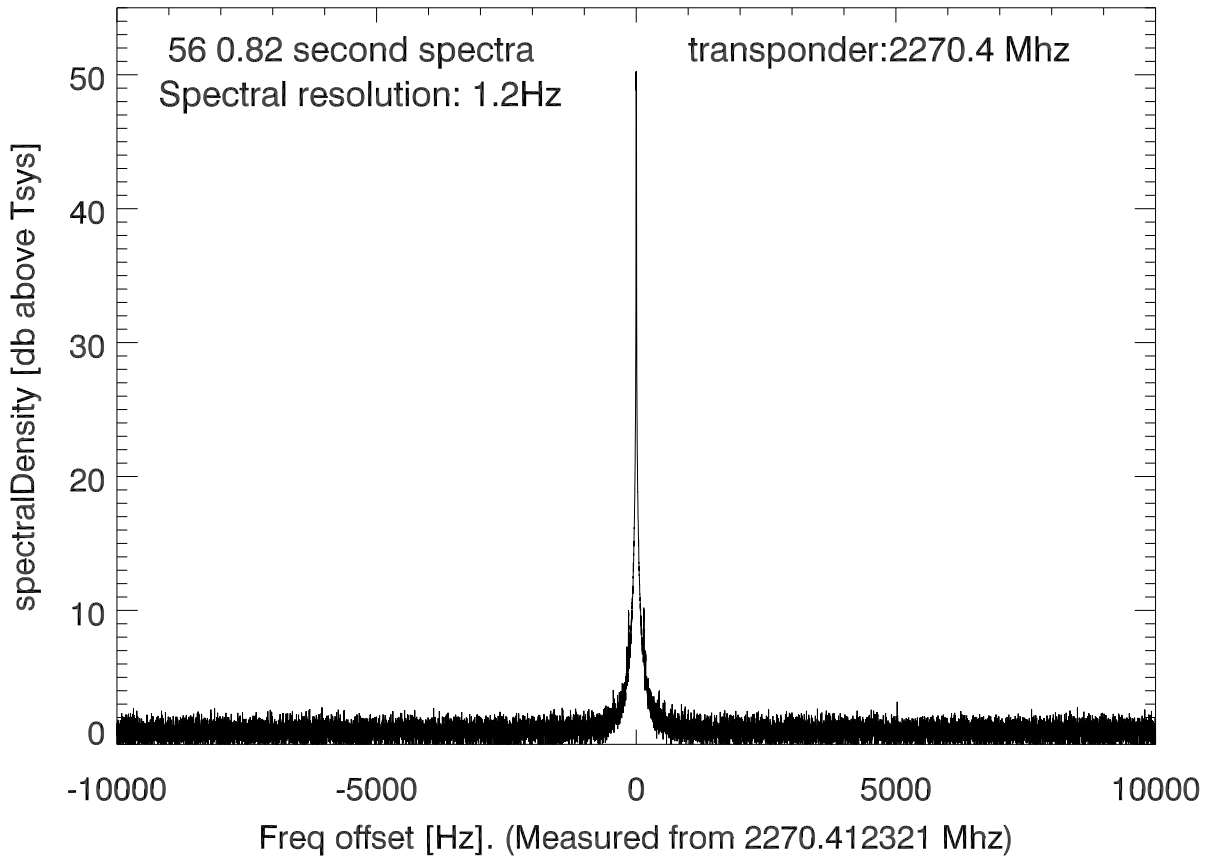

isee3 140620:192637 (UTC). overplot spectra from 46 sec run. PoIA

isee3 140620:192637 (UTC) spectra after doppler correction. PoIA

isee3 140620:192637 (UTC) spectra after doppler correction. PoIB