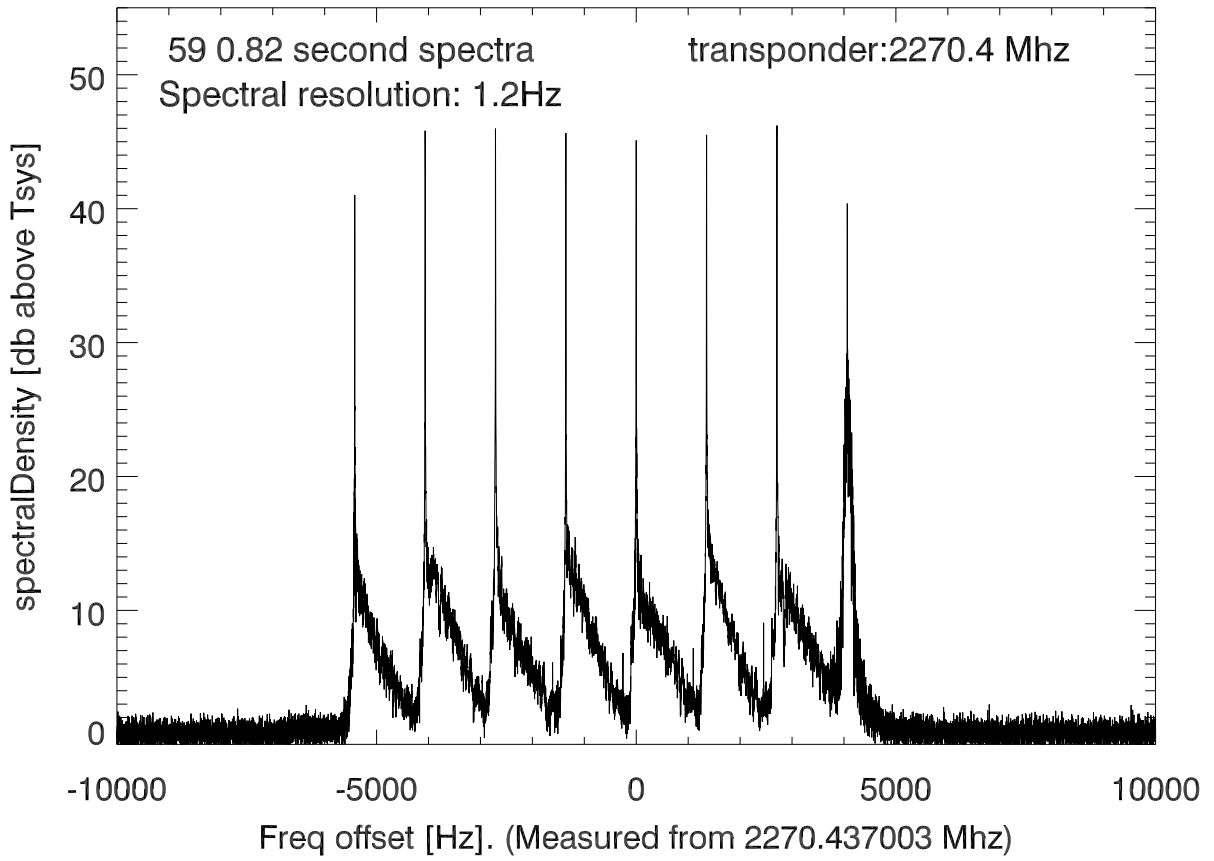

isee3 140620:192010 (UTC). overplot spectra from 48 sec run. PoIA

PoIB

isee3 140620:192010 (UTC) spectra after doppler correction. PolA

isee3 140620:192010 (UTC) spectra after doppler correction. PolB