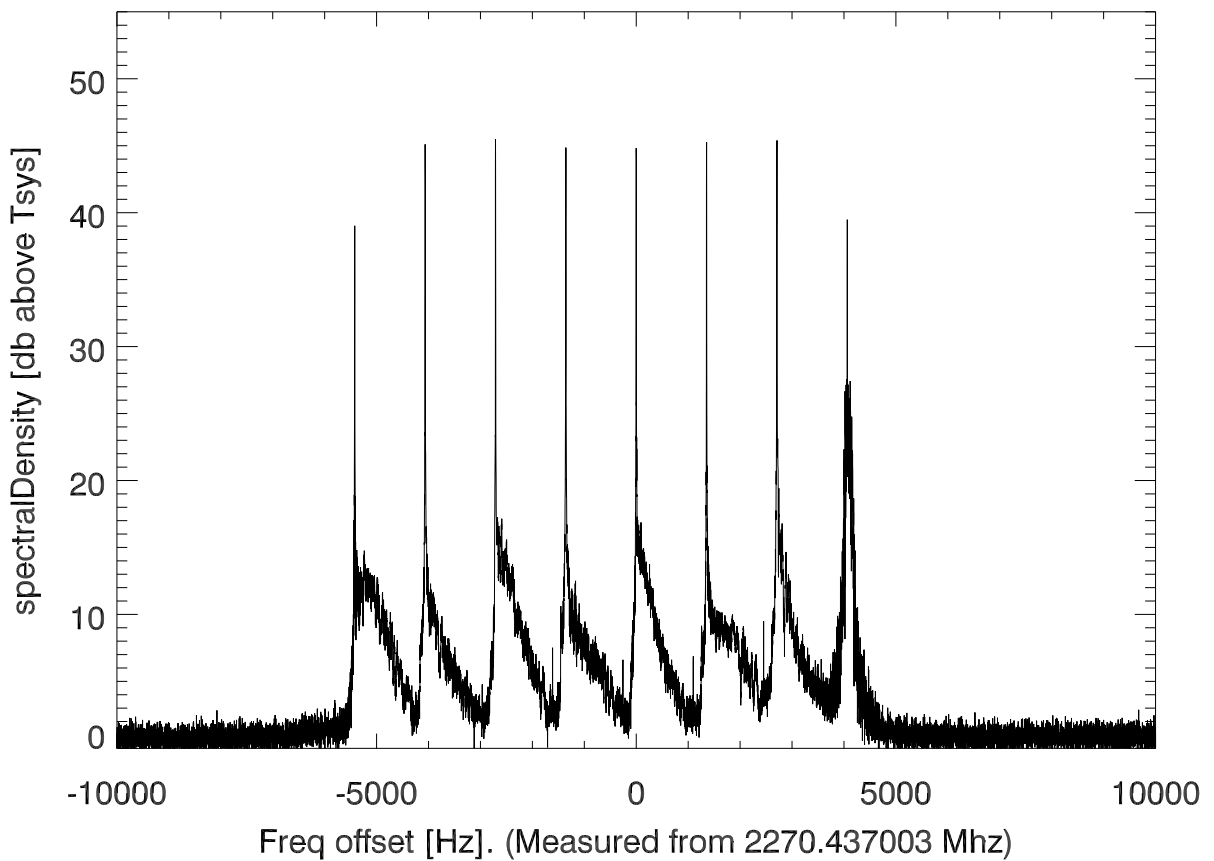

isee3 140620:192010 (UTC). overplot spectra from 48 sec run. PoIA

PoIB

isee3 140620:192010 (UTC) spectra after doppler correction. PolA

isee3 140620:192010 (UTC) spectra after doppler correction. PolB