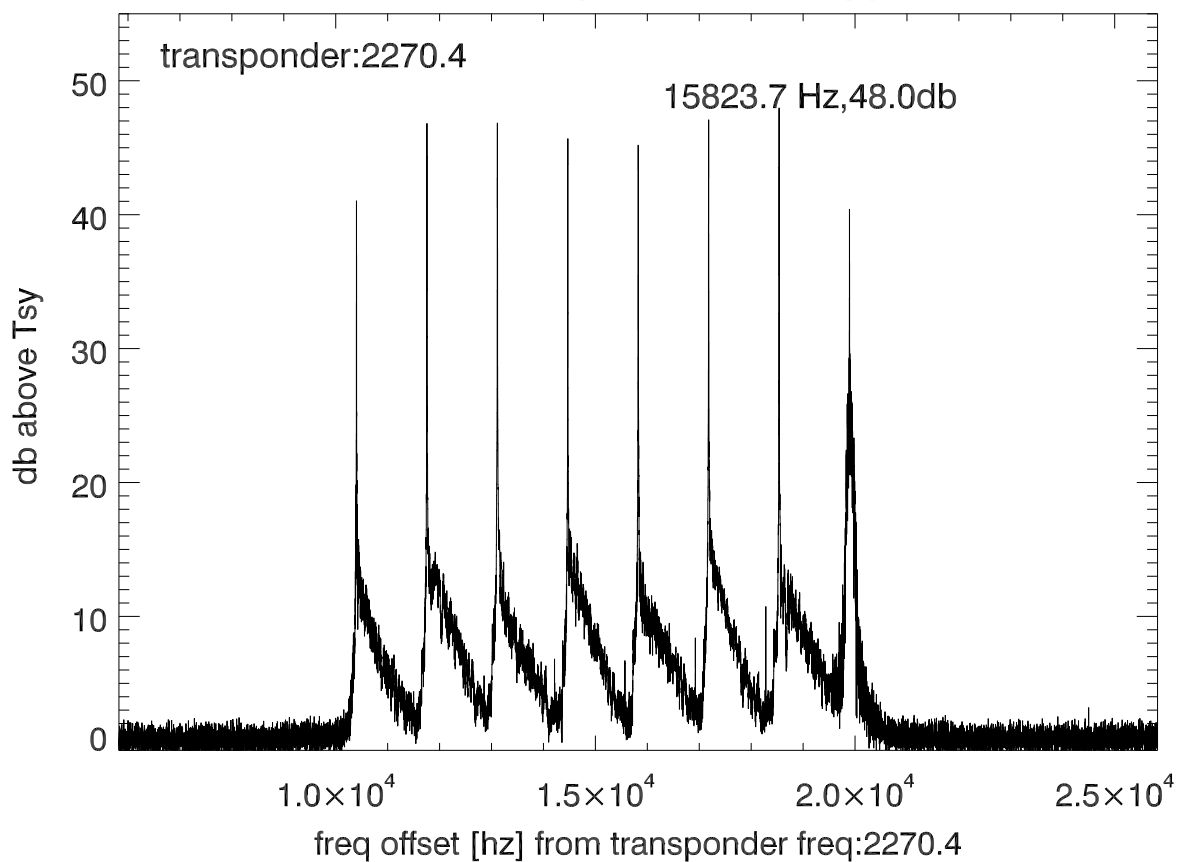

isee3 140620:192010 (UTC). overplot spectra from 48 sec run. PoIA

PoIB

isee3 140620:192010 (UTC) spectra after doppler correction. PolA

isee3 140620:192010 (UTC) spectra after doppler correction. PolB