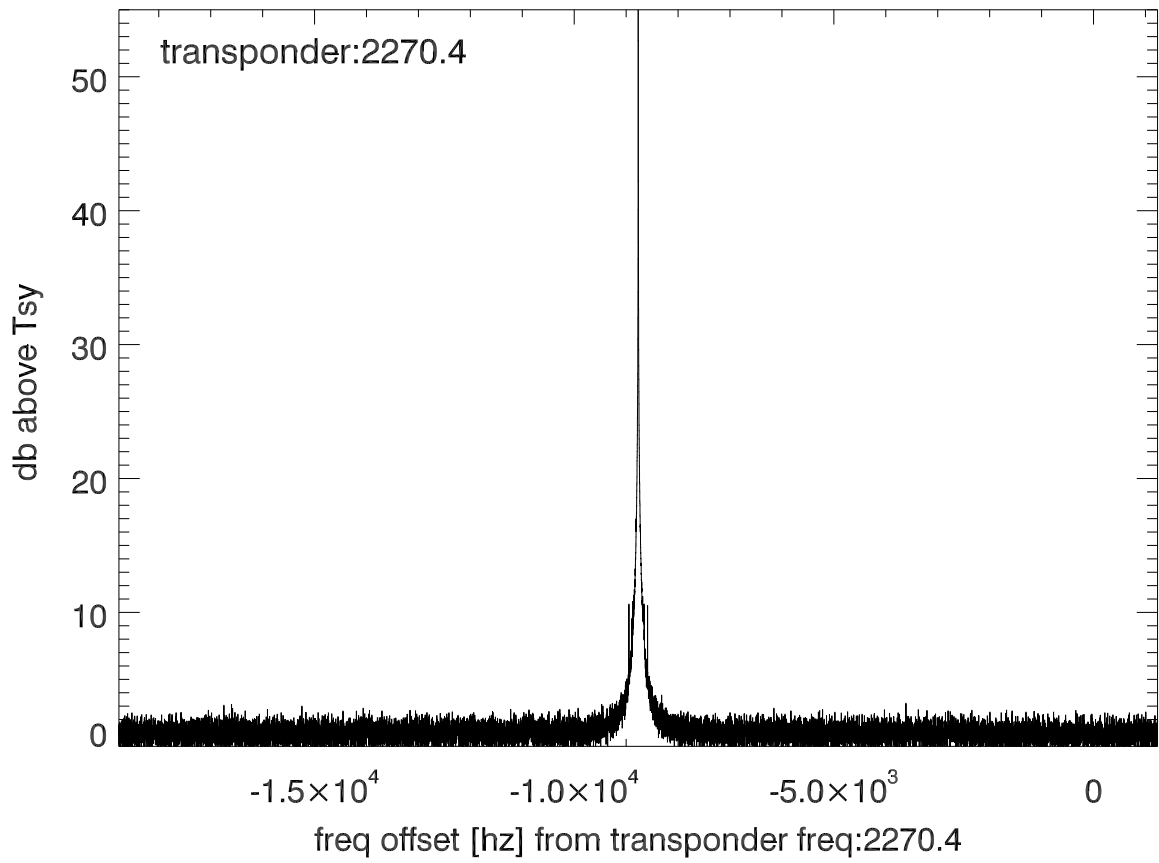

isee3 140620:191107 (UTC). overplot spectra from 43 sec run. PoIA

isee3 140620:191107 (UTC) spectra after doppler correction. PoIA

isee3 140620:191107 (UTC) spectra after doppler correction. PoIB