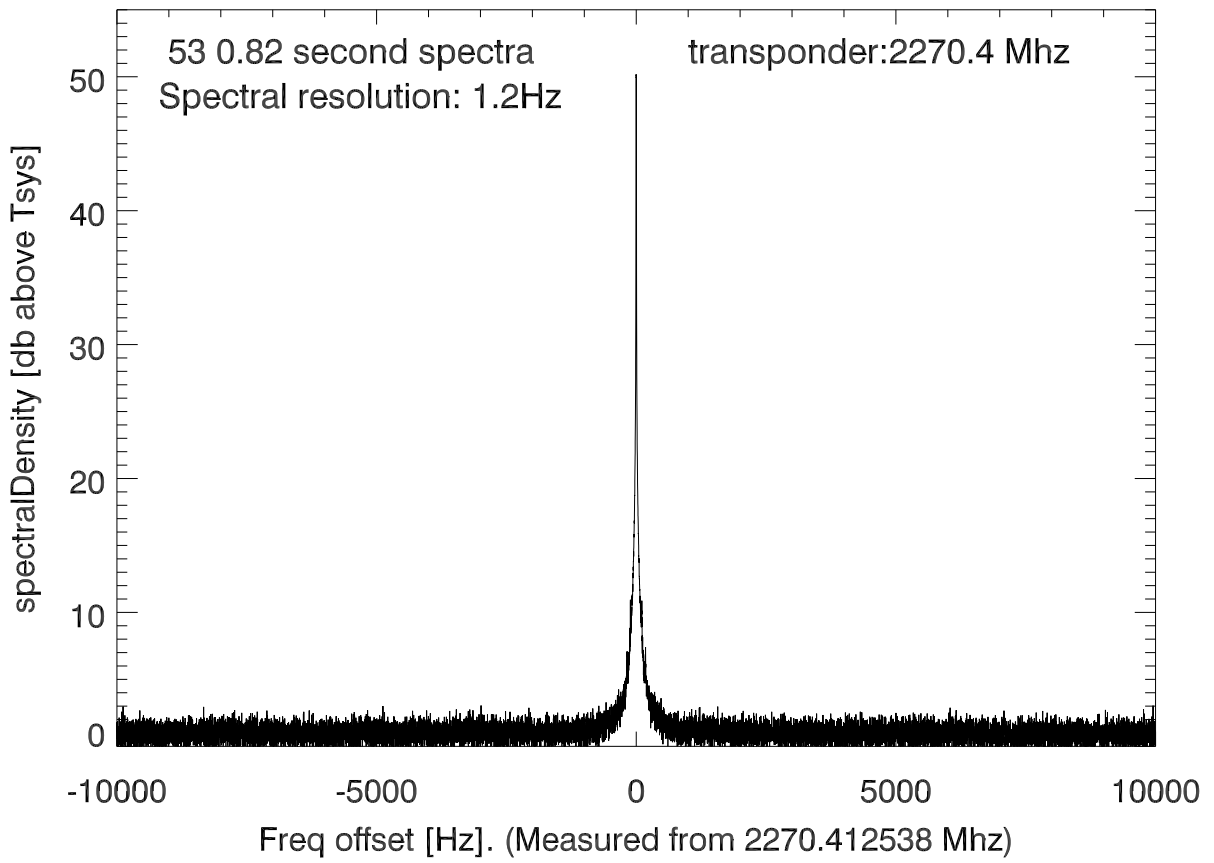

isee3 140620:191107 (UTC). overplot spectra from 43 sec run. PoIA

isee3 140620:191107 (UTC) spectra after doppler correction. PoIA

isee3 140620:191107 (UTC) spectra after doppler correction. PoIB