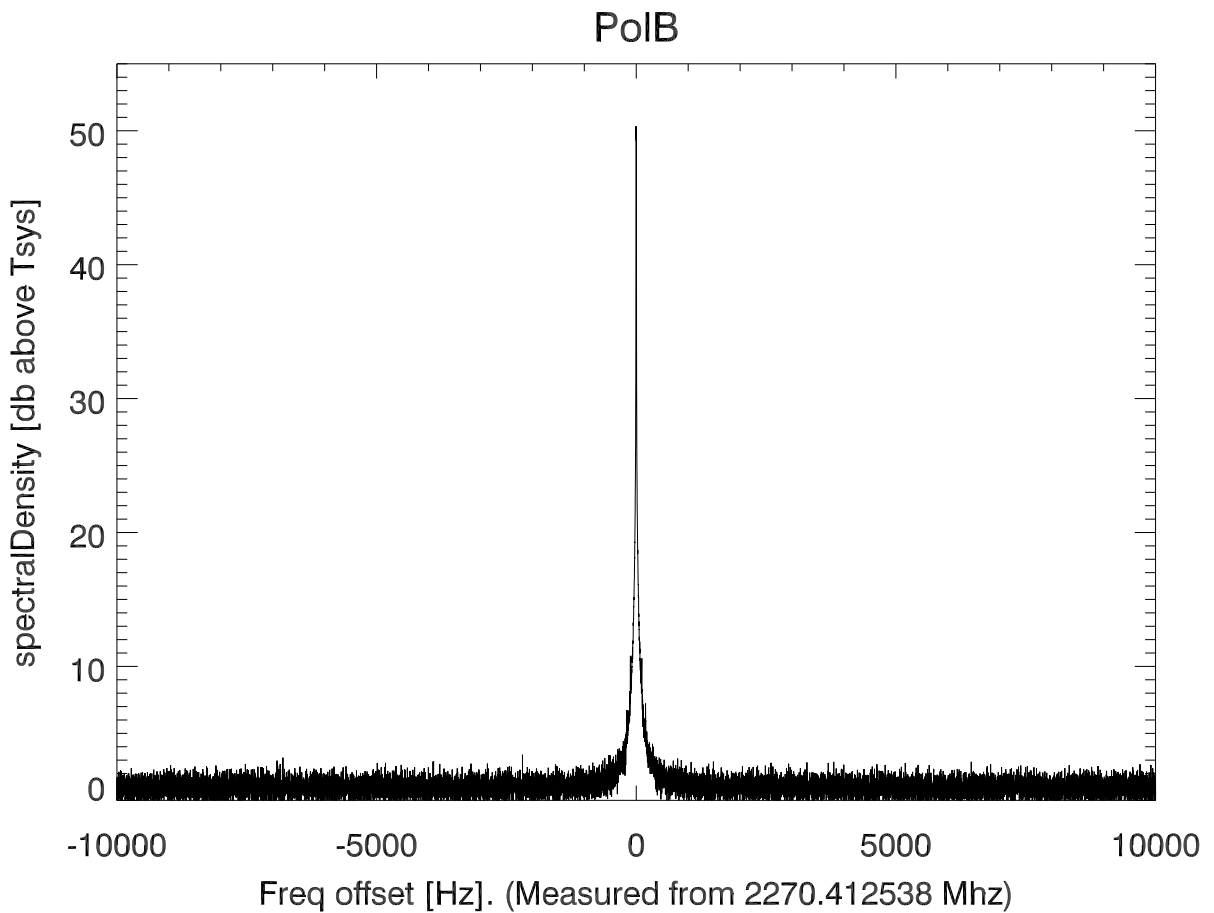

isee3 140620:191107 (UTC). overplot spectra from 43 sec run. PoIA

isee3 140620:191107 (UTC) spectra after doppler correction. PoIA

isee3 140620:191107 (UTC) spectra after doppler correction. PoIB