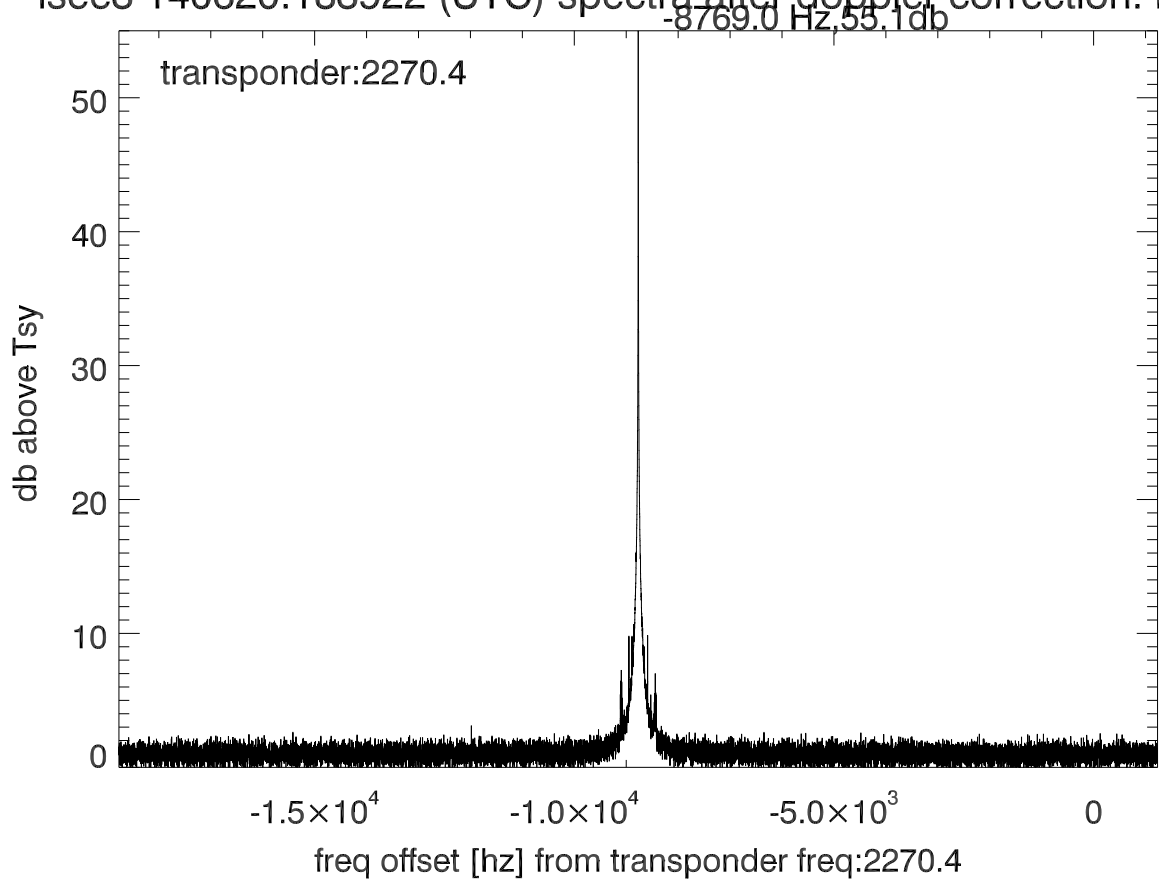

isee3 140620:183922 (UTC). overplot spectra from 66 sec run. PoIA

isee3 140620:183922 (UTC) spectra after doppler correction. PoIA

isee3 140620:183922 (UTC) spectra after doppler correction. PoIB