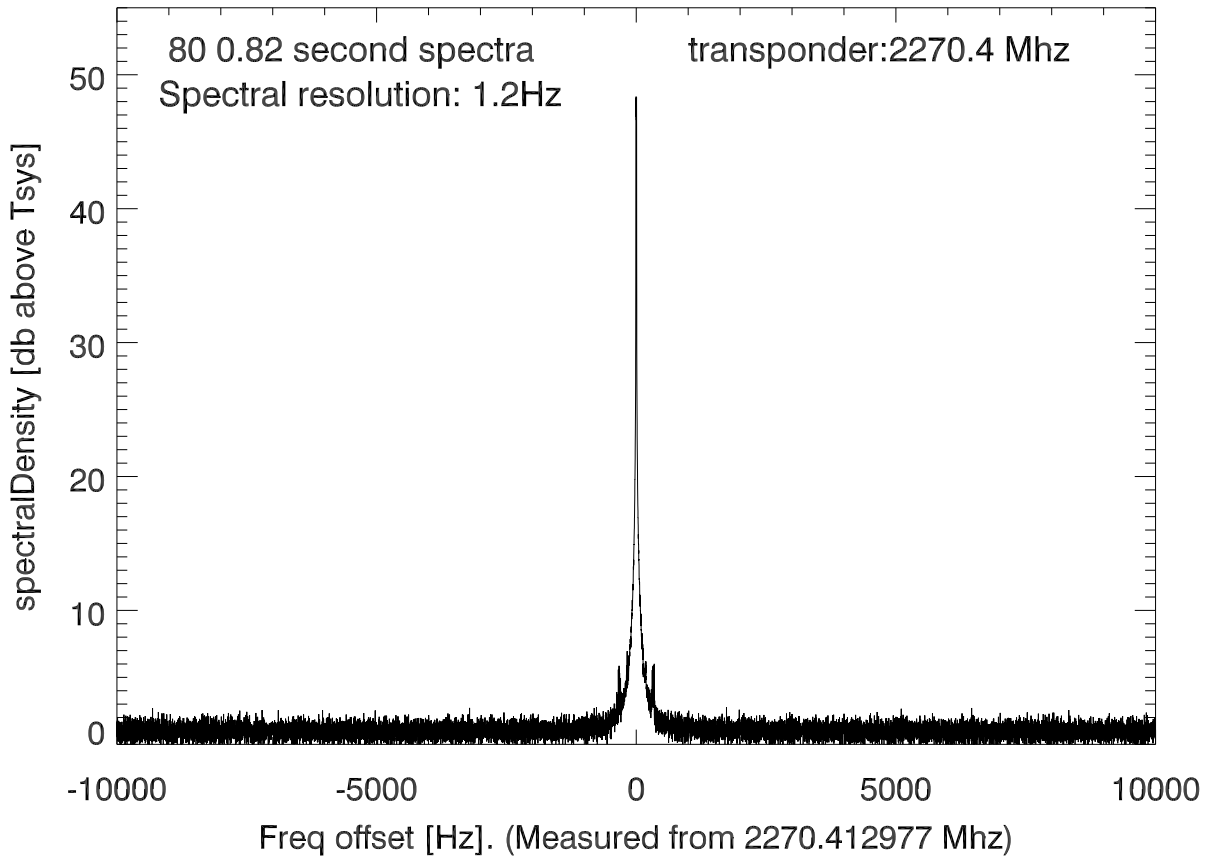

isee3 140620:183922 (UTC). overplot spectra from 66 sec run. PoIA

isee3 140620:183922 (UTC) spectra after doppler correction. PoIA

isee3 140620:183922 (UTC) spectra after doppler correction. PoIB