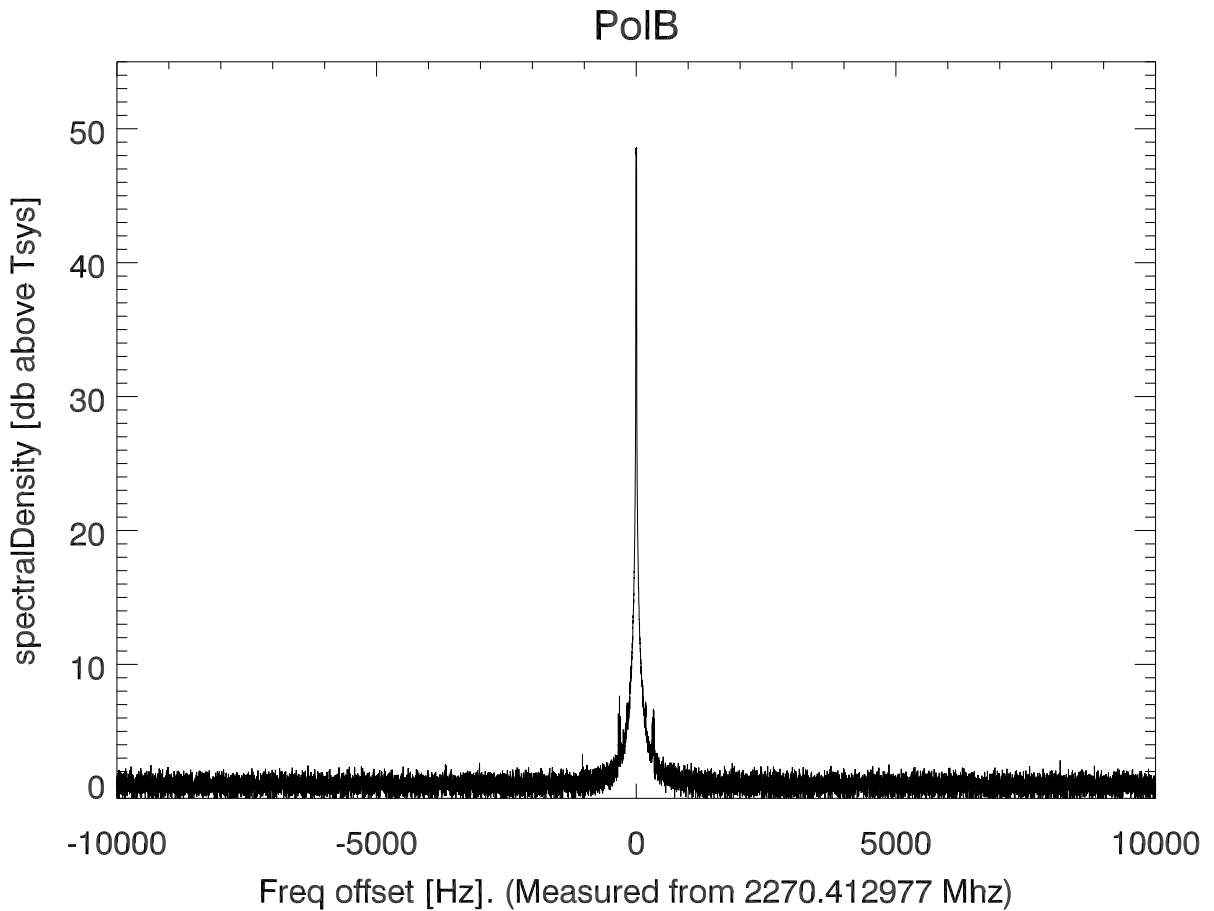

isee3 140620:183922 (UTC). overplot spectra from 66 sec run. PoIA

isee3 140620:183922 (UTC) spectra after doppler correction. PoIA

isee3 140620:183922 (UTC) spectra after doppler correction. PoIB