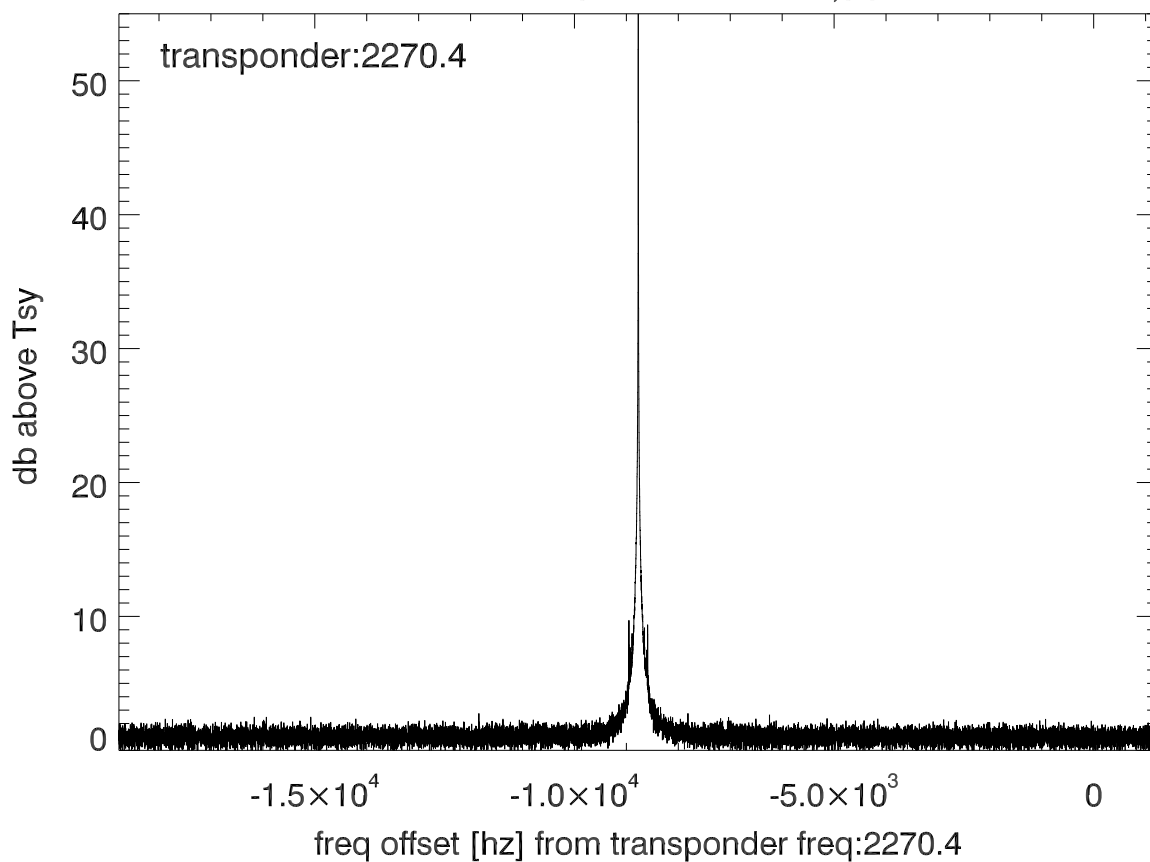

isee3 140620:175717 (UTC). overplot spectra from 80 sec run. PoIA

isee3 140620:175717 (UTC) spectra after doppler correction. PolA

isee3 140620:175717 (UTC) spectra after doppler correction. PolB