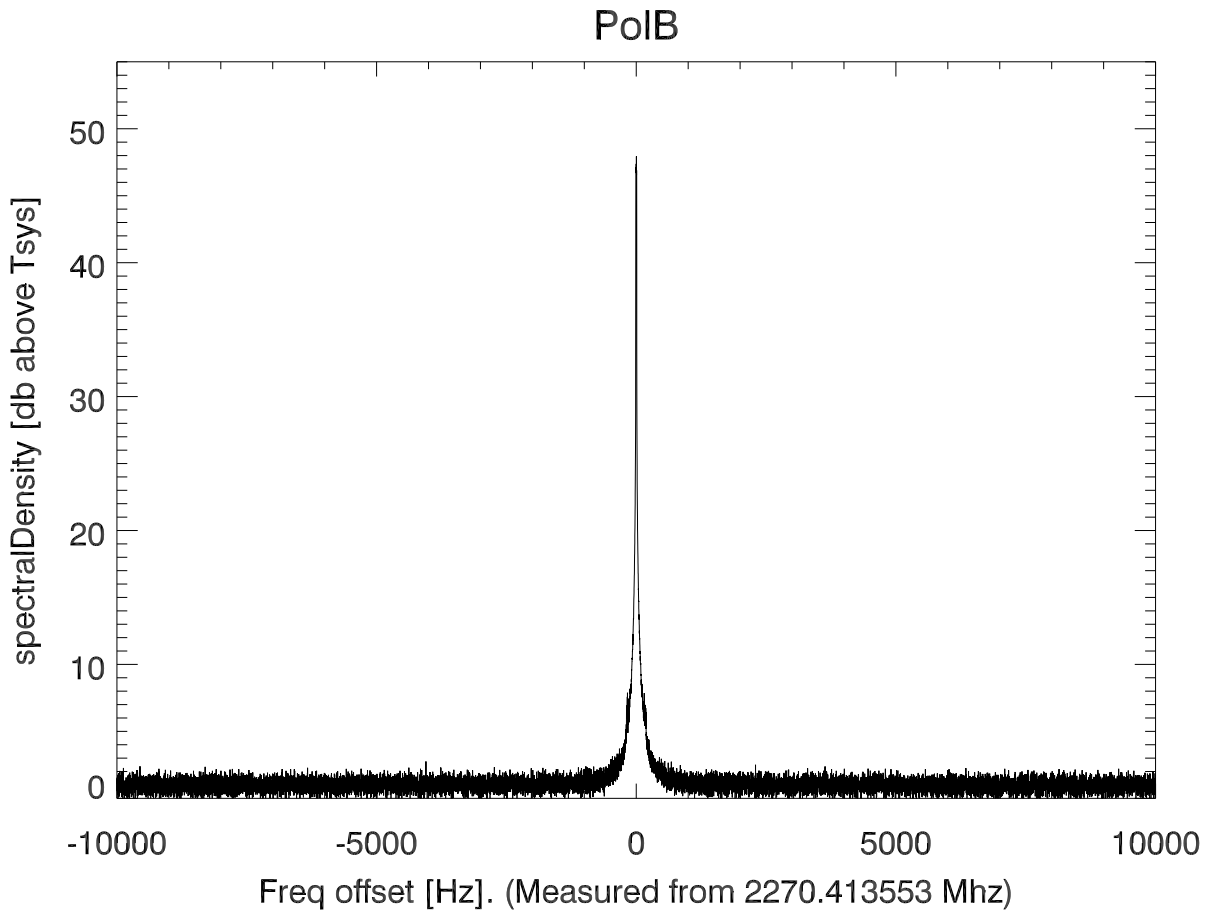

isee3 140620:175717 (UTC). overplot spectra from 80 sec run. PoIA

isee3 140620:175717 (UTC) spectra after doppler correction. PolA

isee3 140620:175717 (UTC) spectra after doppler correction. PolB