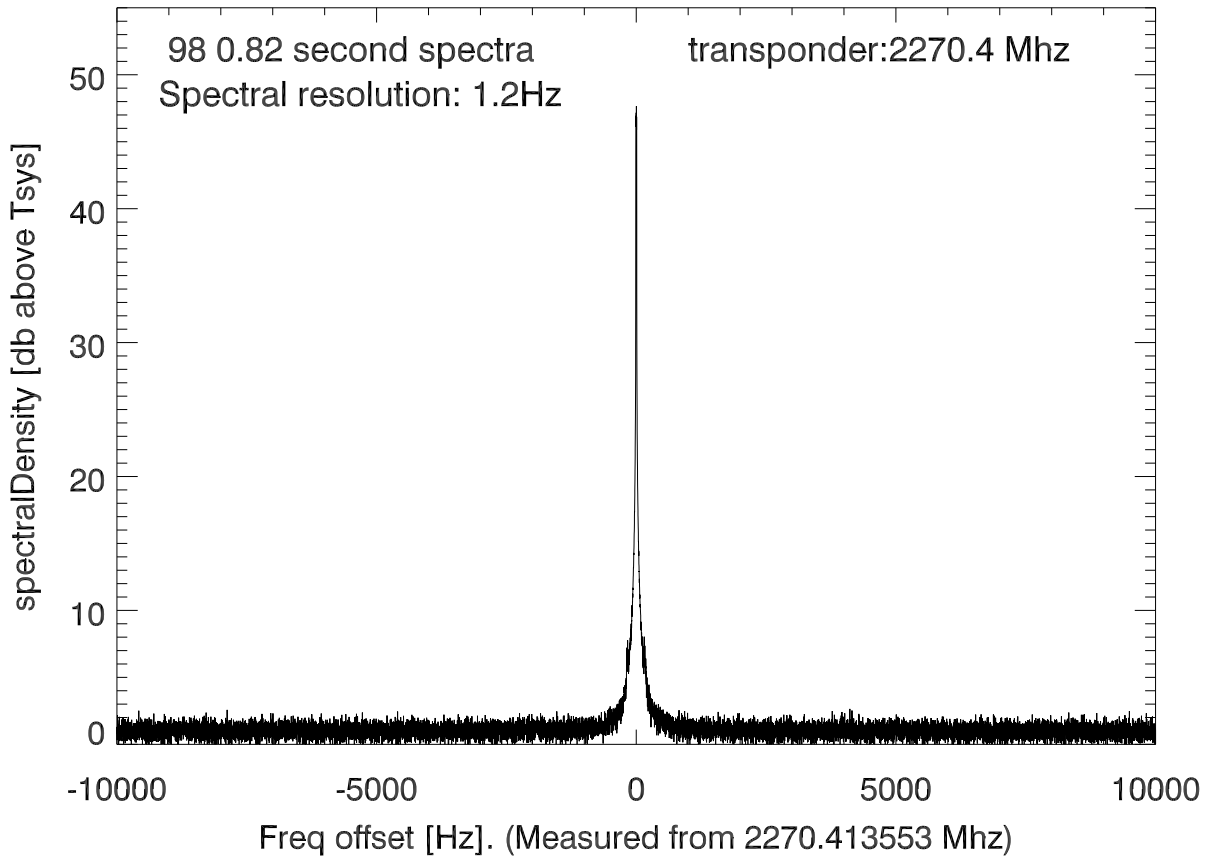

isee3 140620:175717 (UTC). overplot spectra from 80 sec run. PoIA

isee3 140620:175717 (UTC) spectra after doppler correction. PolA

isee3 140620:175717 (UTC) spectra after doppler correction. PolB