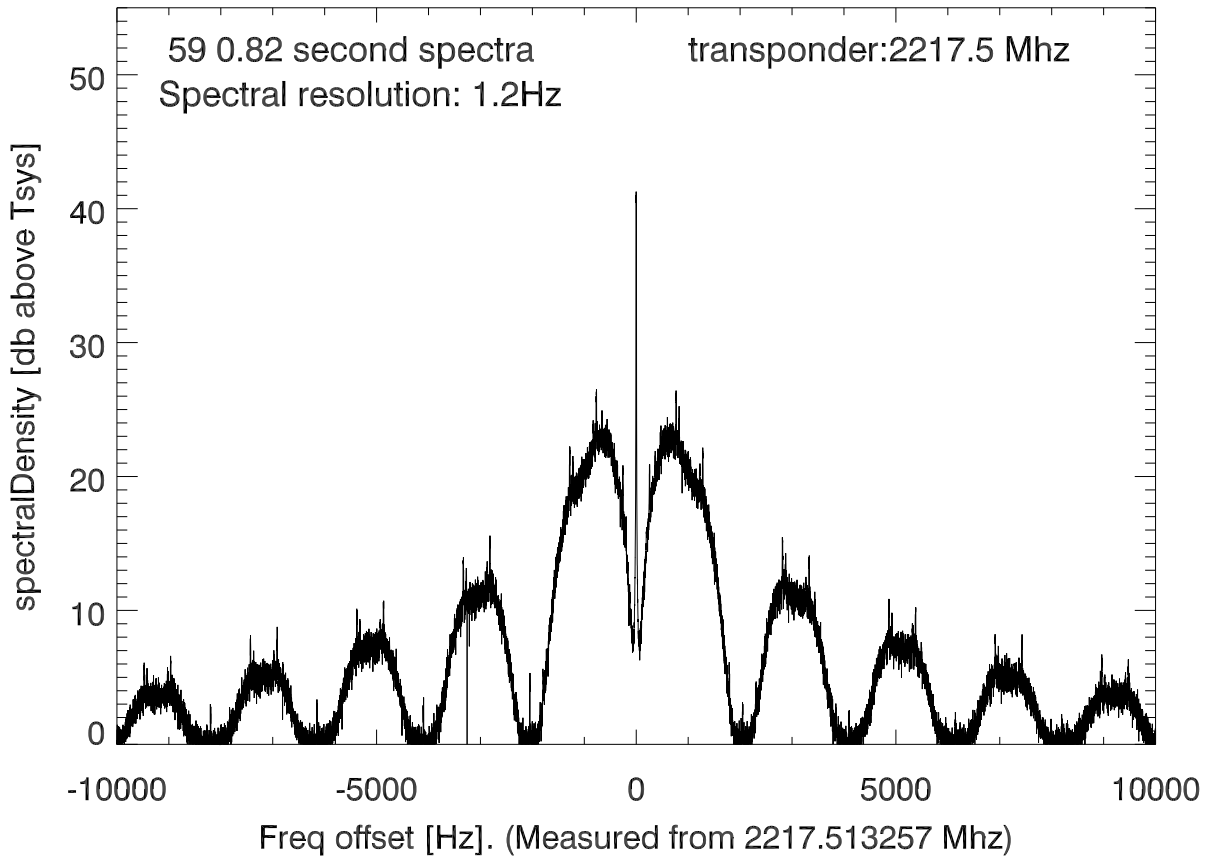

isee3 140620:193245 (UTC). overplot spectra from 48 sec run. PoIA

PoIB

isee3 140620:193245 (UTC) spectra after doppler correction. PoIA

isee3 140620:193245 (UTC) spectra after doppler correction. PoIB