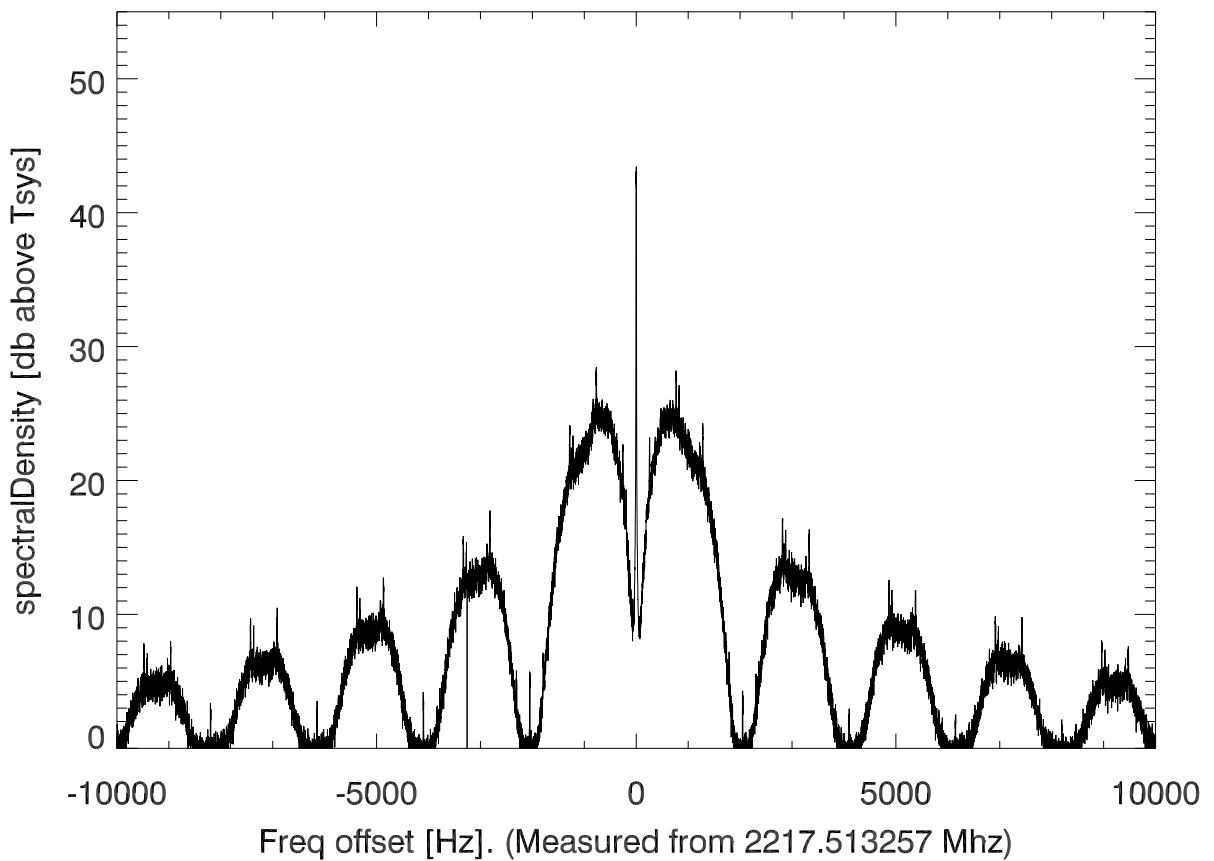

isee3 140620:193245 (UTC). overplot spectra from 48 sec run. PoIA

PoIB

isee3 140620:193245 (UTC) spectra after doppler correction. PoIA

isee3 140620:193245 (UTC) spectra after doppler correction. PoIB