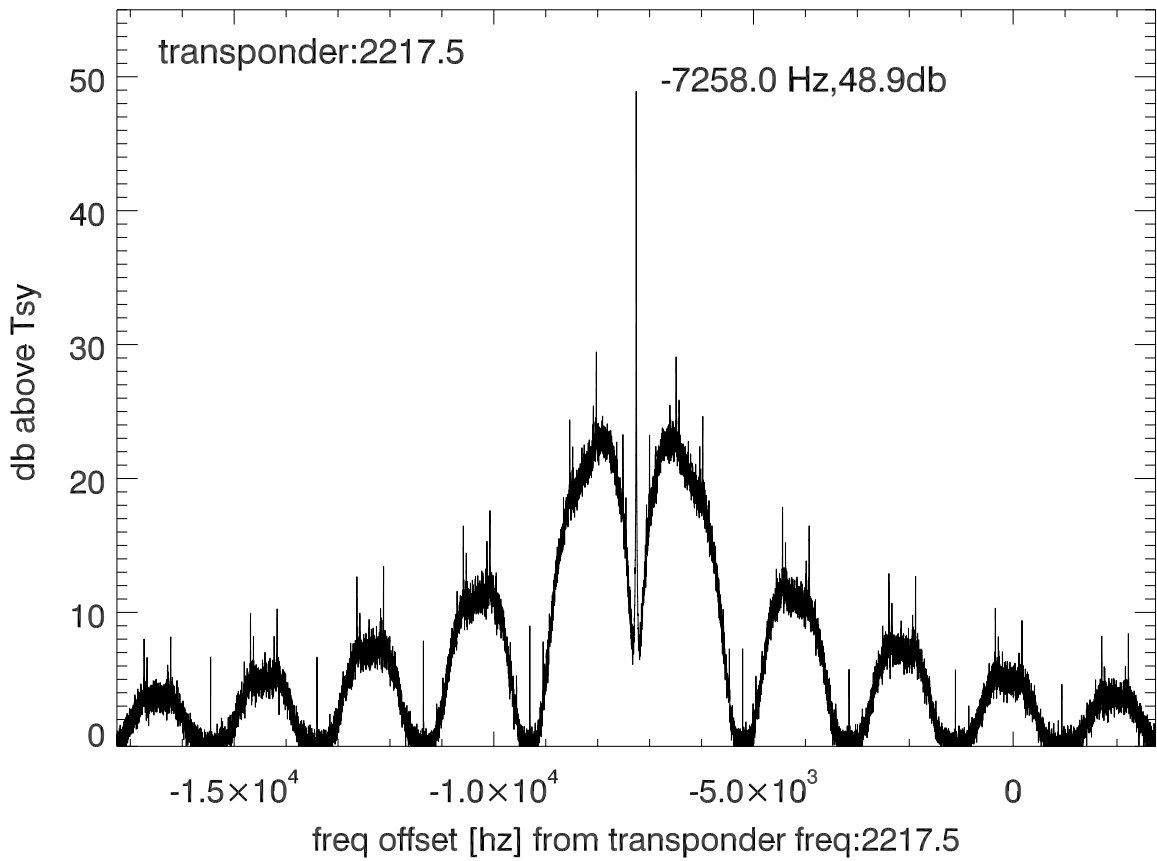

isee3 140620:193245 (UTC). overplot spectra from 48 sec run. PoIA

PoIB

isee3 140620:193245 (UTC) spectra after doppler correction. PoIA

isee3 140620:193245 (UTC) spectra after doppler correction. PoIB