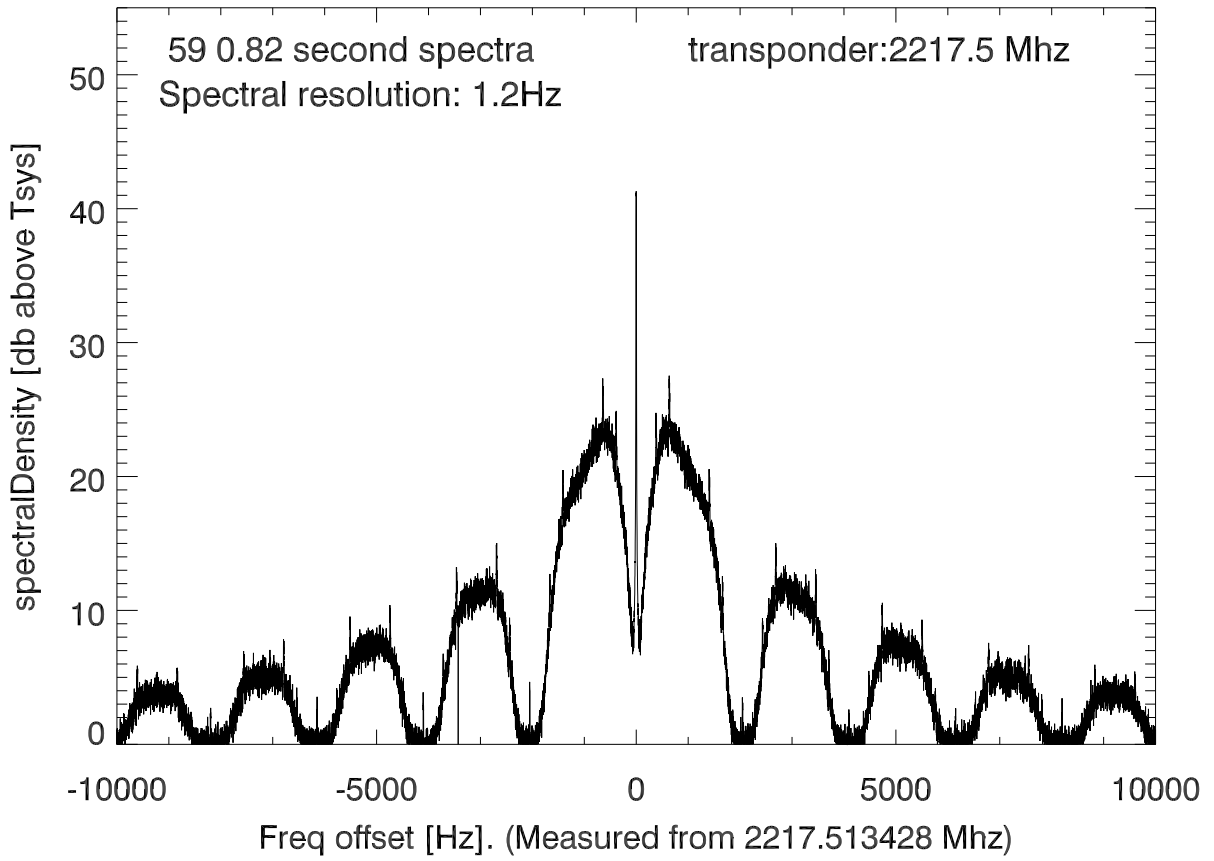

isee3 140620:192010 (UTC). overplot spectra from 48 sec run. PoIA

PoIB

isee3 140620:192010 (UTC) spectra after doppler correction. PoIA

isee3 140620:192010 (UTC) spectra after doppler correction. PoIB