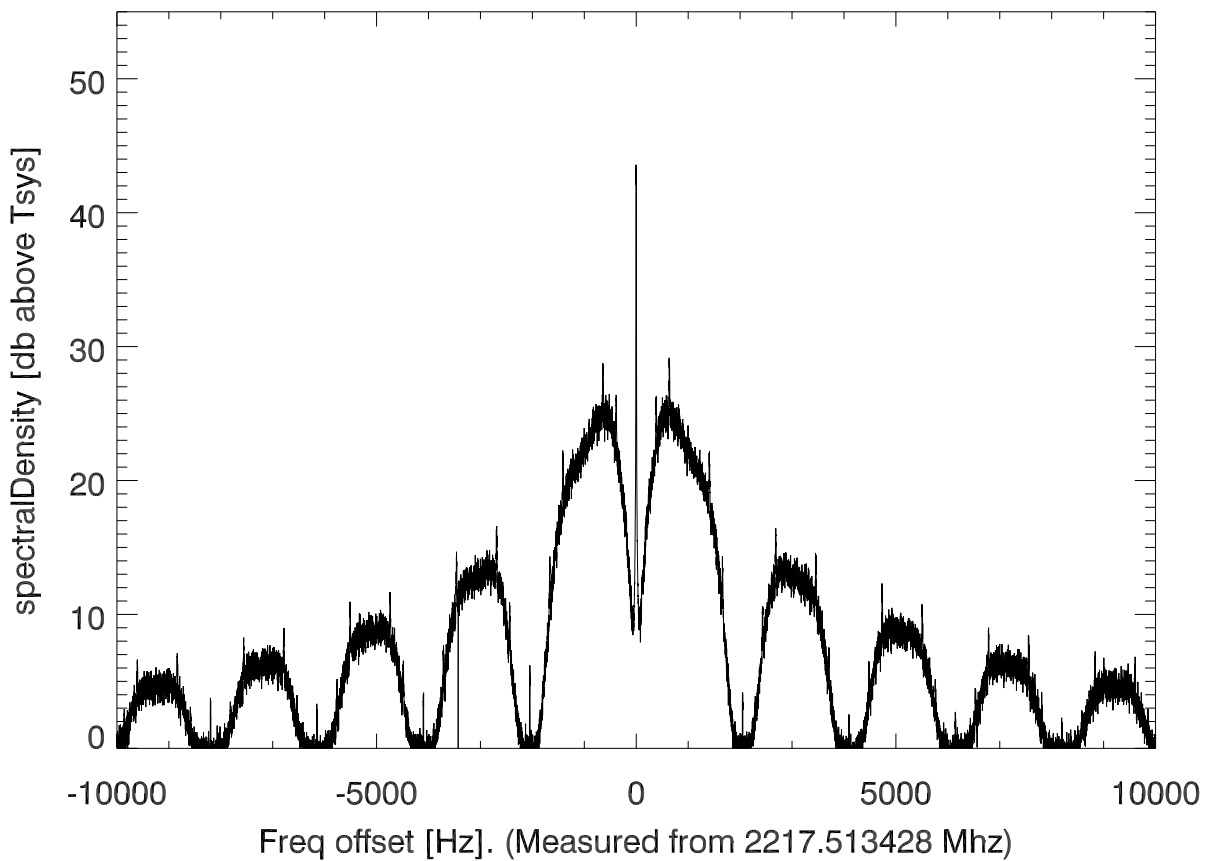

isee3 140620:192010 (UTC). overplot spectra from 48 sec run. PoIA

PoIB

isee3 140620:192010 (UTC) spectra after doppler correction. PoIA

isee3 140620:192010 (UTC) spectra after doppler correction. PoIB