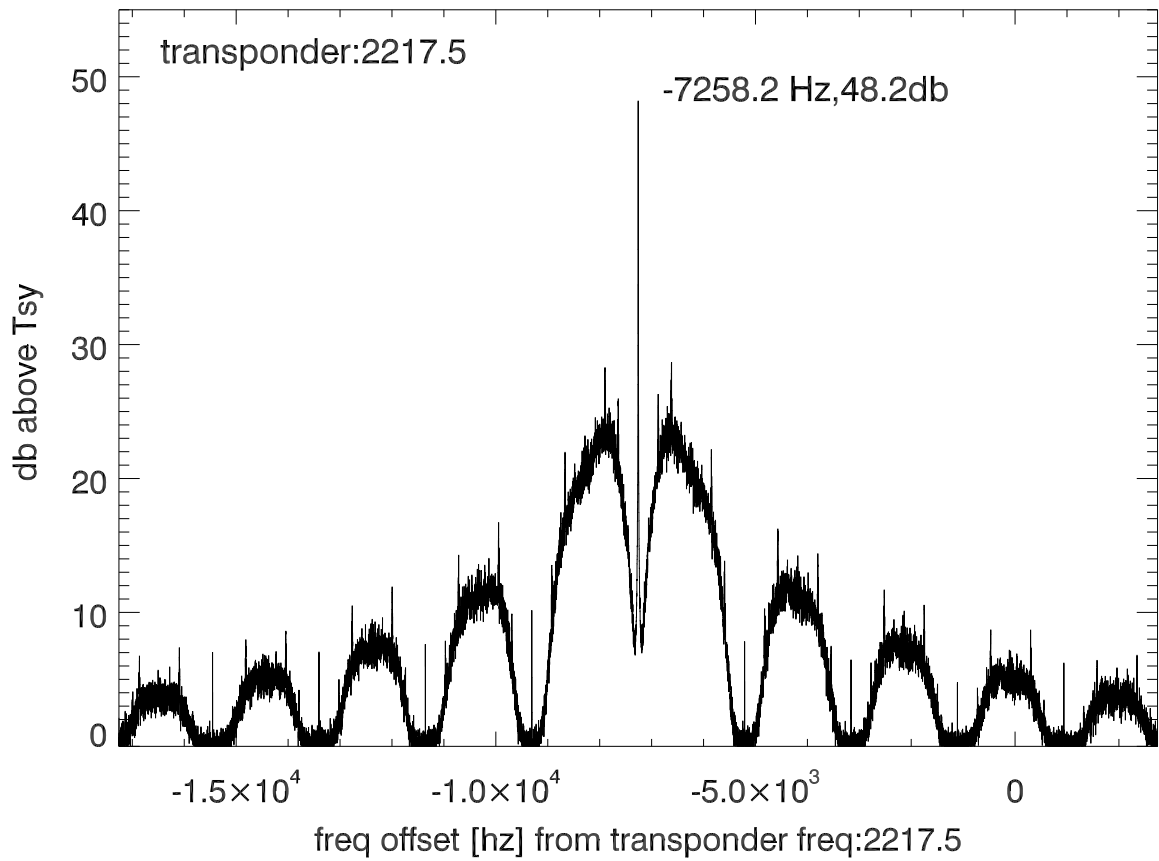

isee3 140620:192010 (UTC). overplot spectra from 48 sec run. PoIA

PoIB

isee3 140620:192010 (UTC) spectra after doppler correction. PoIA

isee3 140620:192010 (UTC) spectra after doppler correction. PoIB