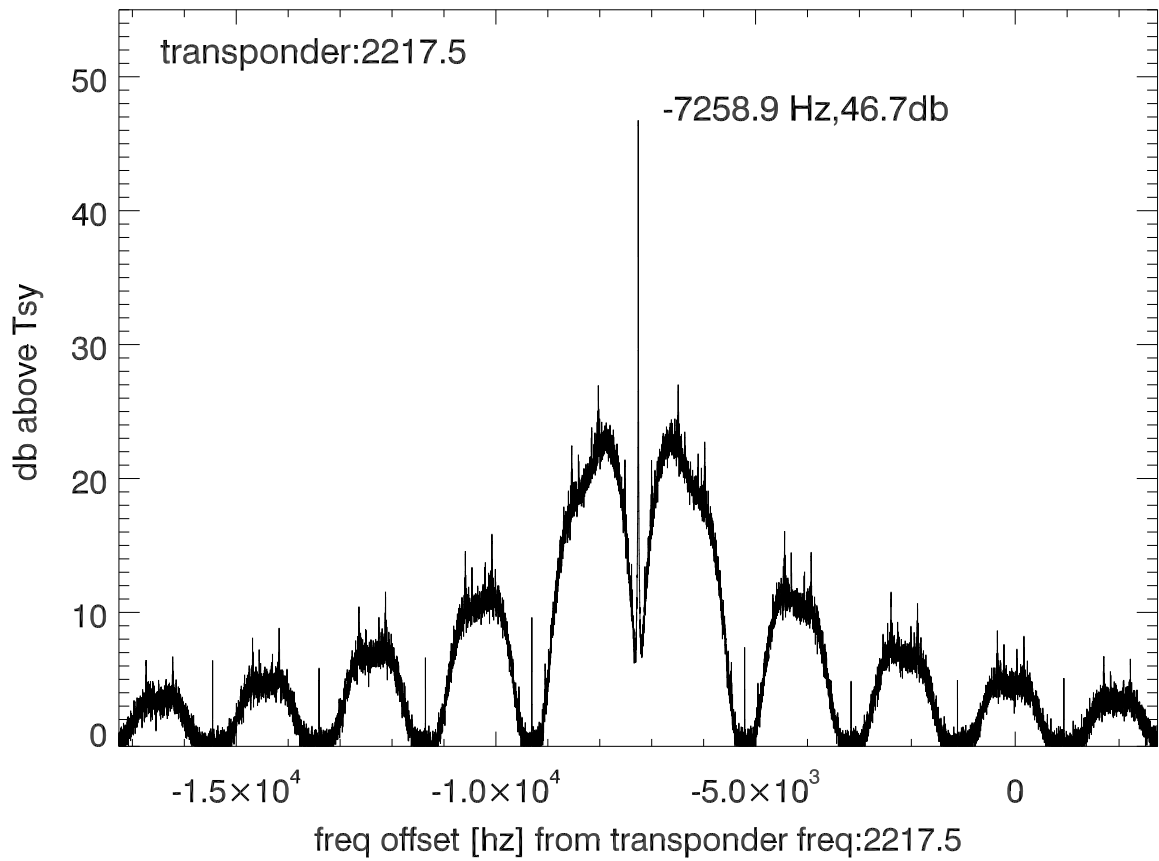

isee3 140620:184659 (UTC). overplot spectra from 55 sec run. PoIA

isee3 140620:184659 (UTC) spectra after doppler correction. PoIA

isee3 140620:184659 (UTC) spectra after doppler correction. PoIB