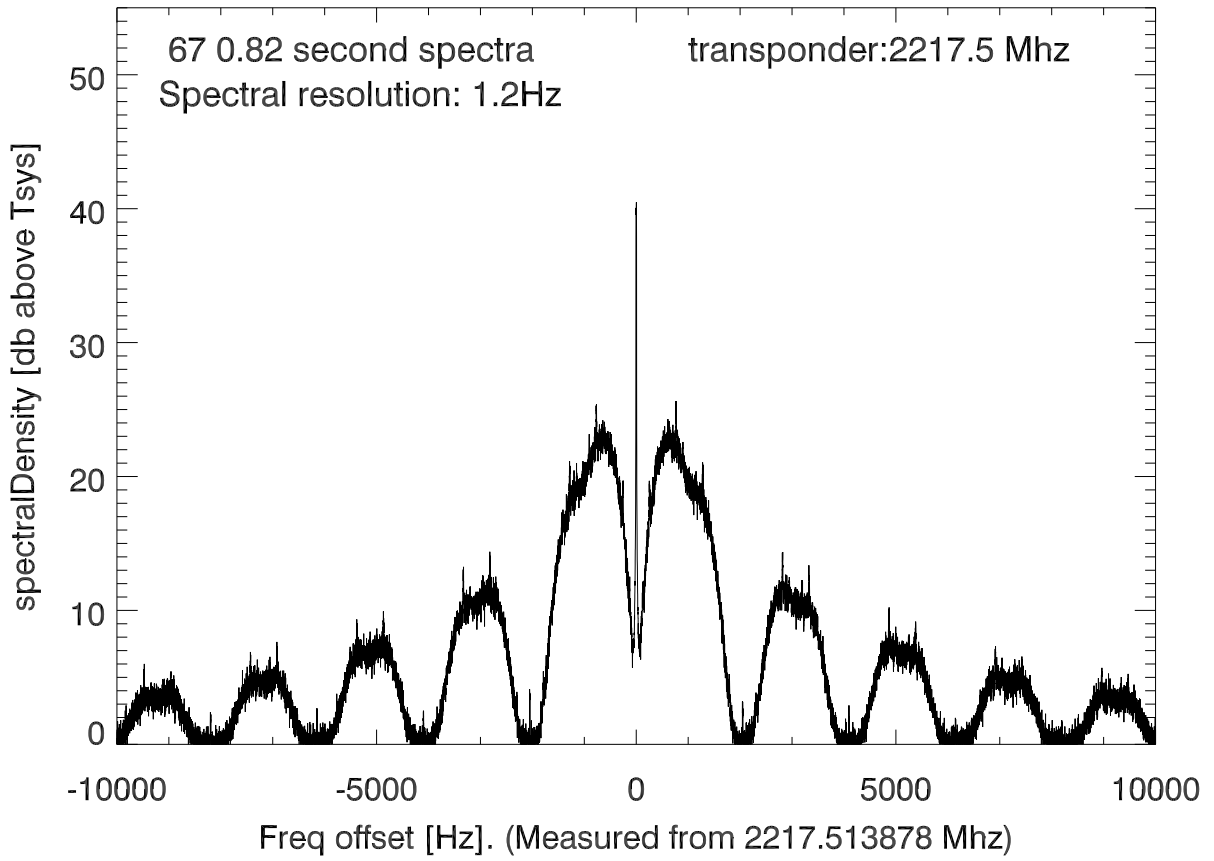

isee3 140620:184659 (UTC). overplot spectra from 55 sec run. PoIA

isee3 140620:184659 (UTC) spectra after doppler correction. PoIA

isee3 140620:184659 (UTC) spectra after doppler correction. PoIB