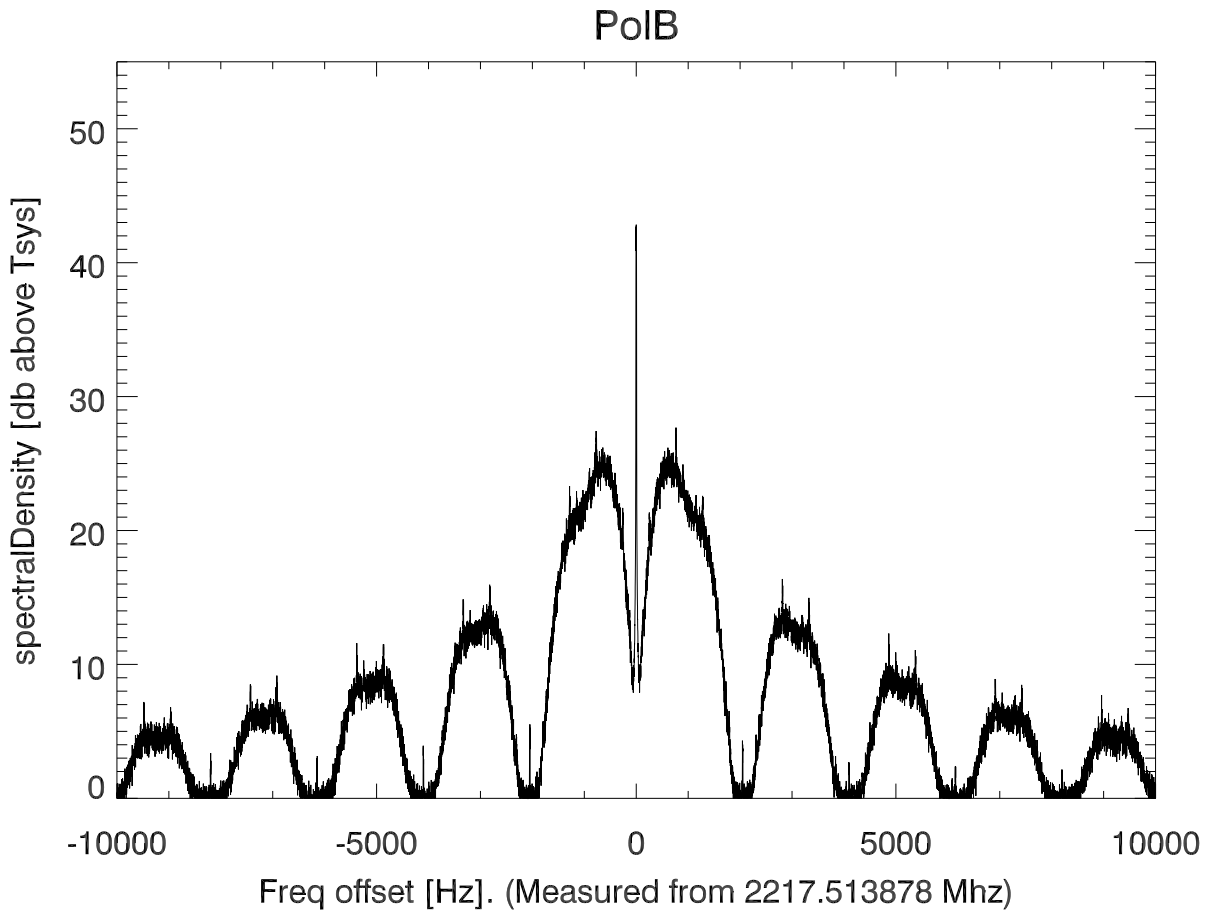

isee3 140620:184659 (UTC). overplot spectra from 55 sec run. PoIA

isee3 140620:184659 (UTC) spectra after doppler correction. PoIA

isee3 140620:184659 (UTC) spectra after doppler correction. PoIB