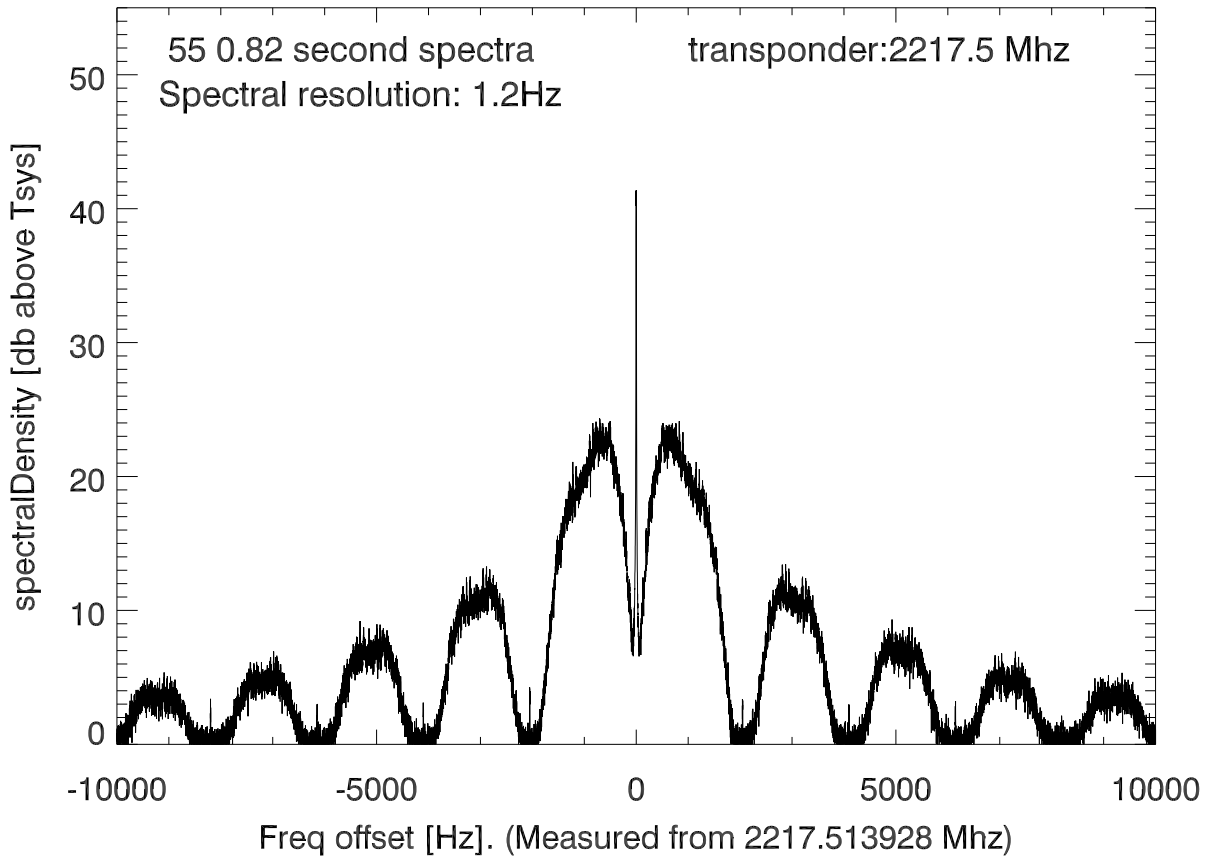

isee3 140620:184328 (UTC). overplot spectra from 45 sec run. PoIA

PoIB

isee3 140620:184328 (UTC) spectra after doppler correction. PoIA

isee3 140620:184328 (UTC) spectra after doppler correction. PoIB