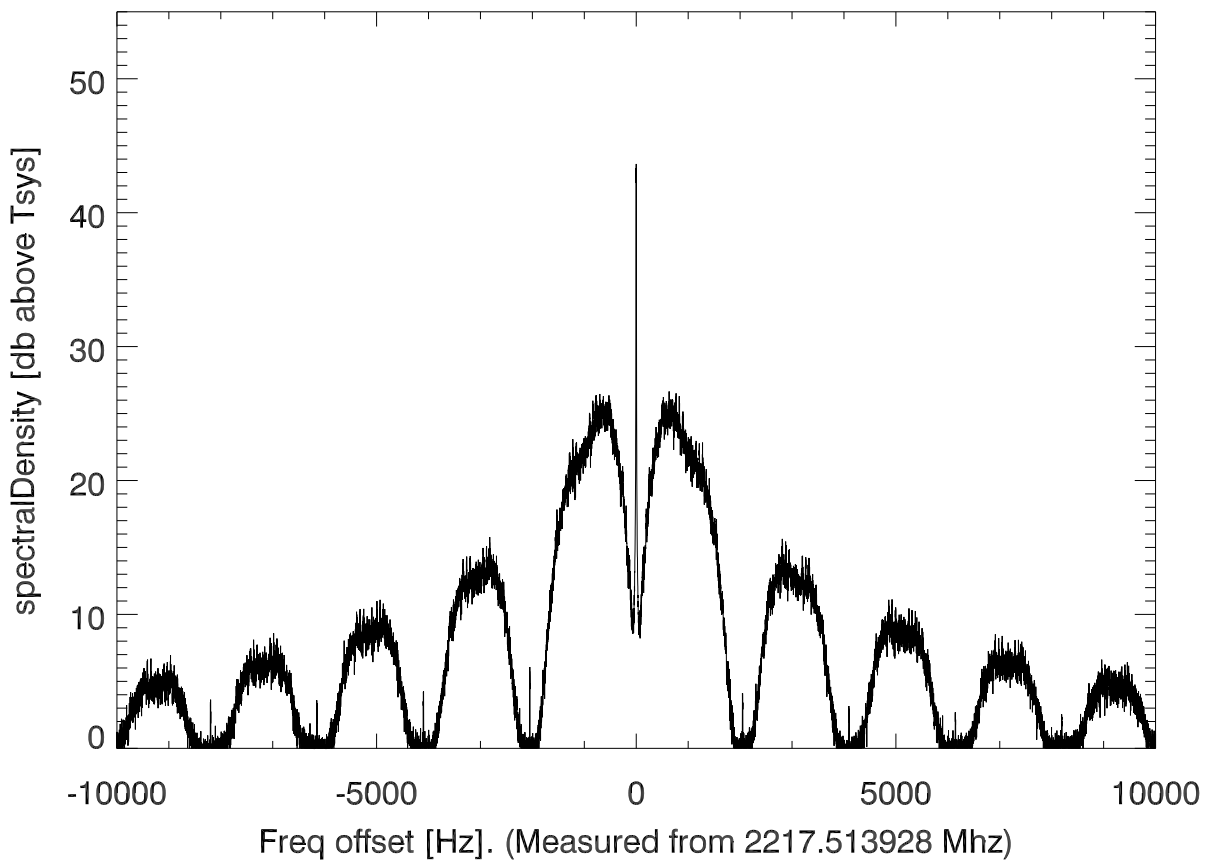

isee3 140620:184328 (UTC). overplot spectra from 45 sec run. PoIA

PoIB

isee3 140620:184328 (UTC) spectra after doppler correction. PoIA

isee3 140620:184328 (UTC) spectra after doppler correction. PoIB