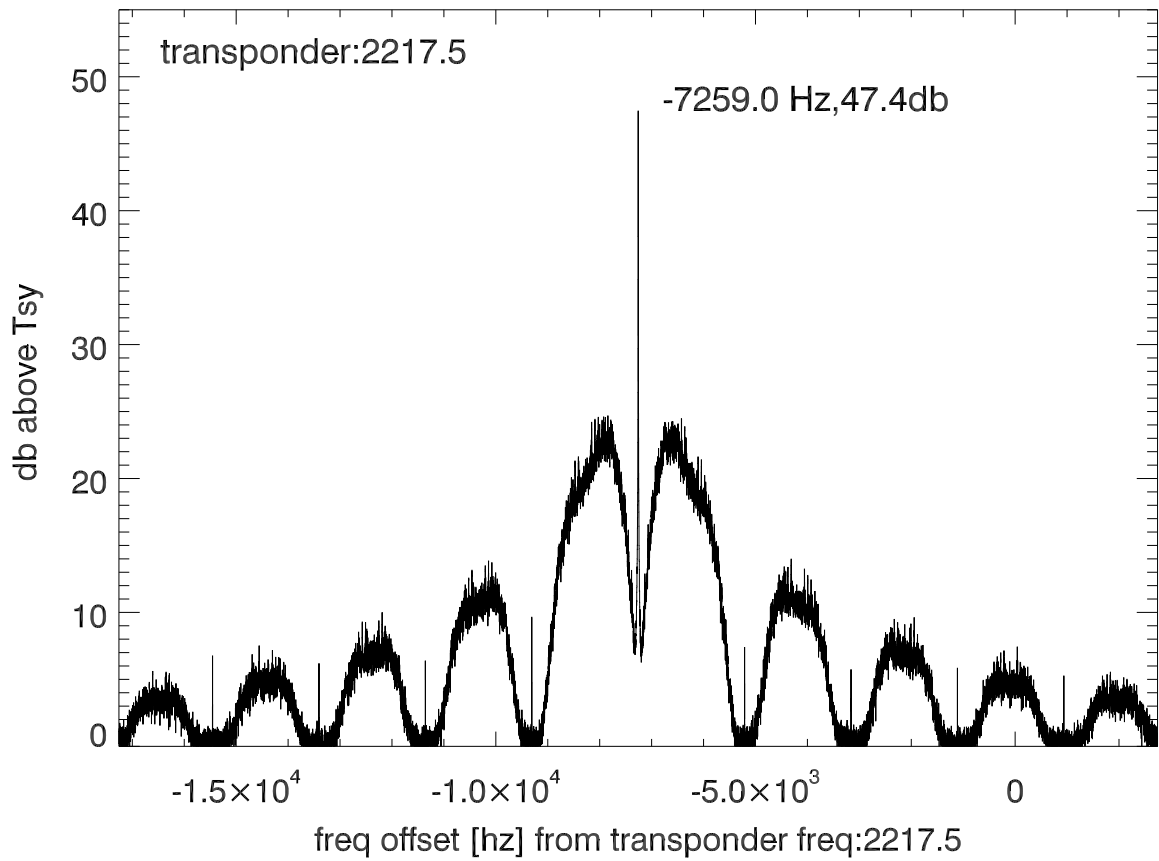

isee3 140620:184328 (UTC). overplot spectra from 45 sec run. PoIA

PoIB

isee3 140620:184328 (UTC) spectra after doppler correction. PoIA

isee3 140620:184328 (UTC) spectra after doppler correction. PoIB