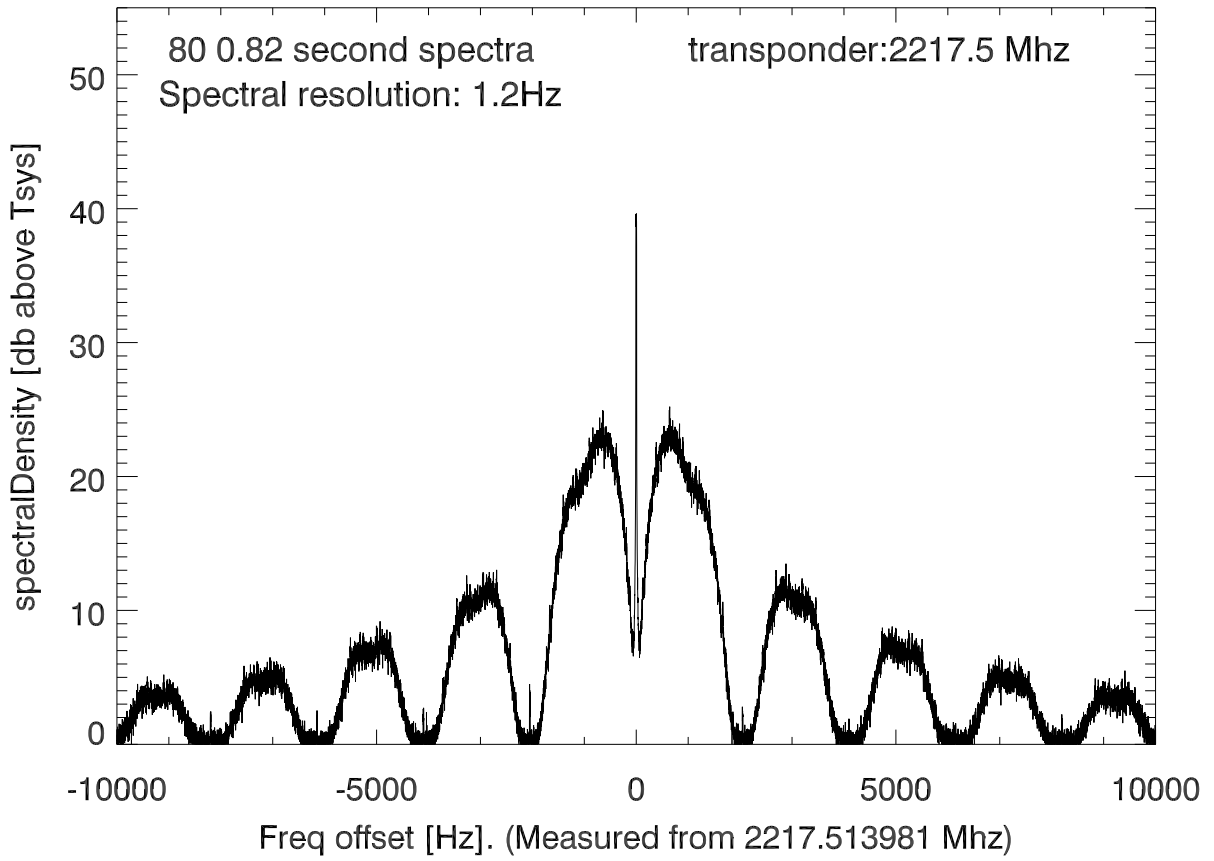

isee3 140620:183922 (UTC). overplot spectra from 66 sec run. PoIA

PoIB

isee3 140620:183922 (UTC) spectra after doppler correction. PoIA

isee3 140620:183922 (UTC) spectra after doppler correction. PoIB