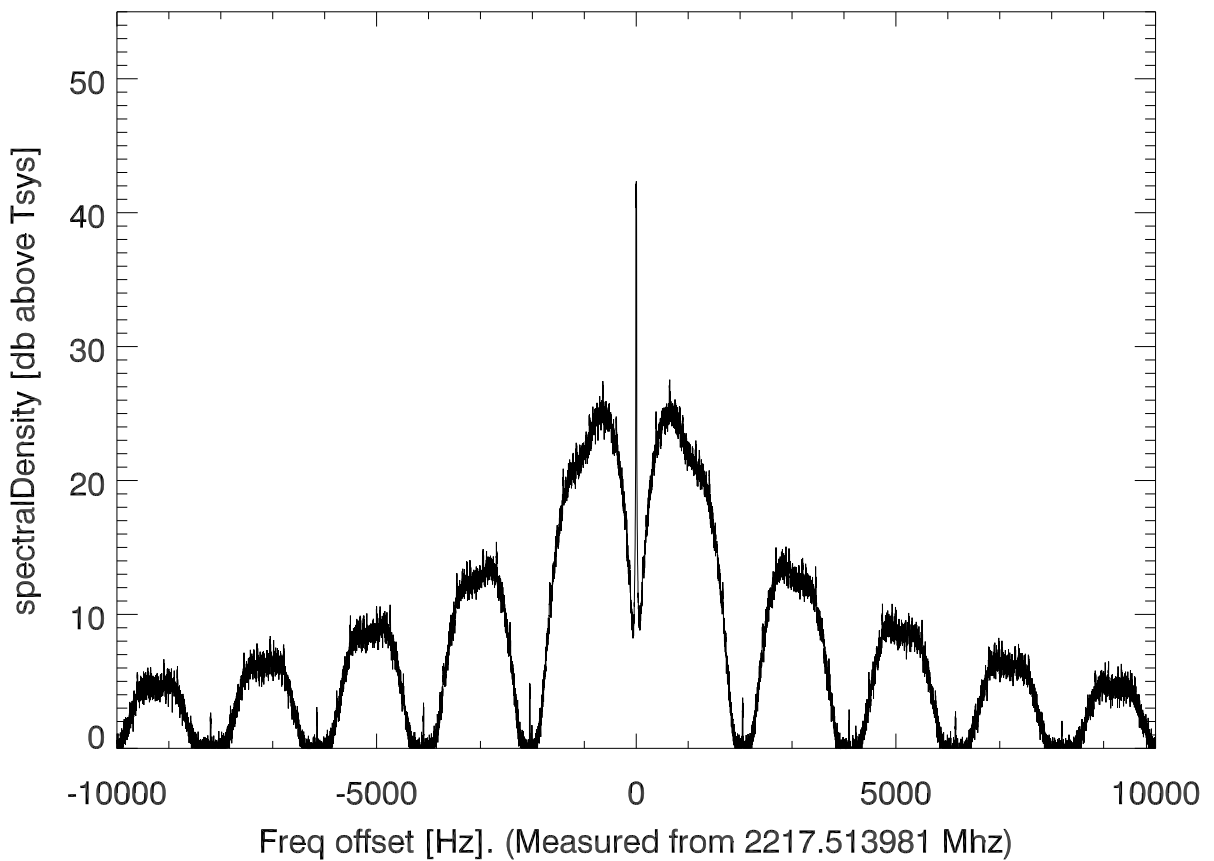

isee3 140620:183922 (UTC). overplot spectra from 66 sec run. PoIA

PoIB

isee3 140620:183922 (UTC) spectra after doppler correction. PoIA

isee3 140620:183922 (UTC) spectra after doppler correction. PoIB