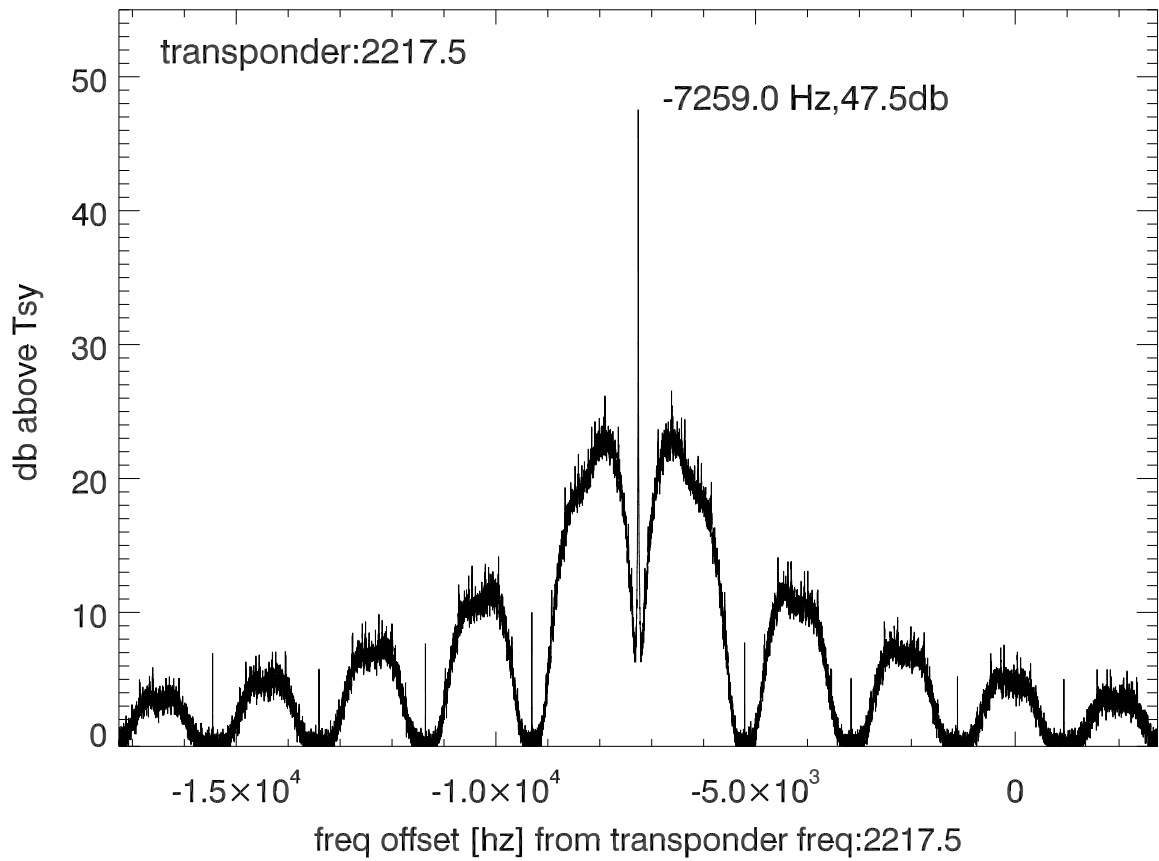

isee3 140620:183922 (UTC). overplot spectra from 66 sec run. PoIA

PoIB

isee3 140620:183922 (UTC) spectra after doppler correction. PoIA

isee3 140620:183922 (UTC) spectra after doppler correction. PoIB