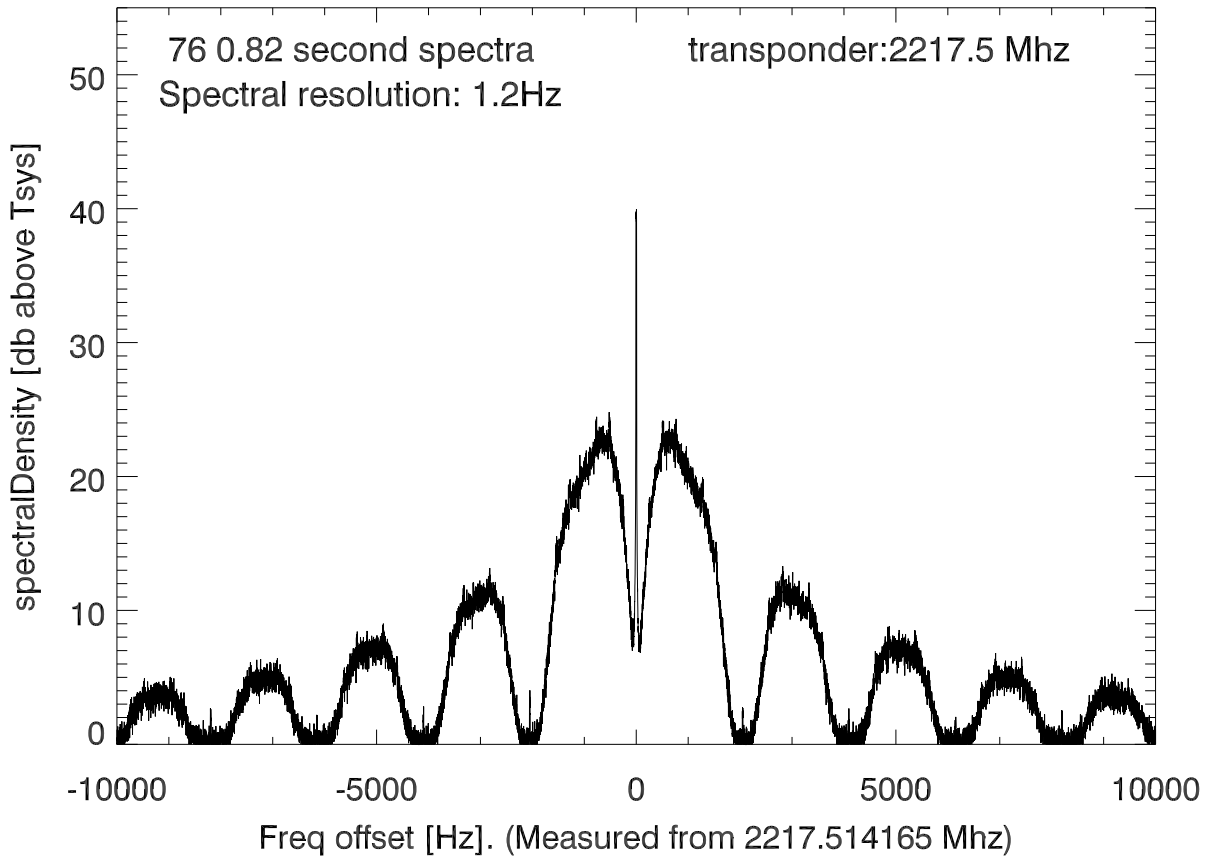

isee3 140620:182547 (UTC). overplot spectra from 62 sec run. PoIA

PoIB

isee3 140620:182547 (UTC) spectra after doppler correction. PoIA

isee3 140620:182547 (UTC) spectra after doppler correction. PoIB