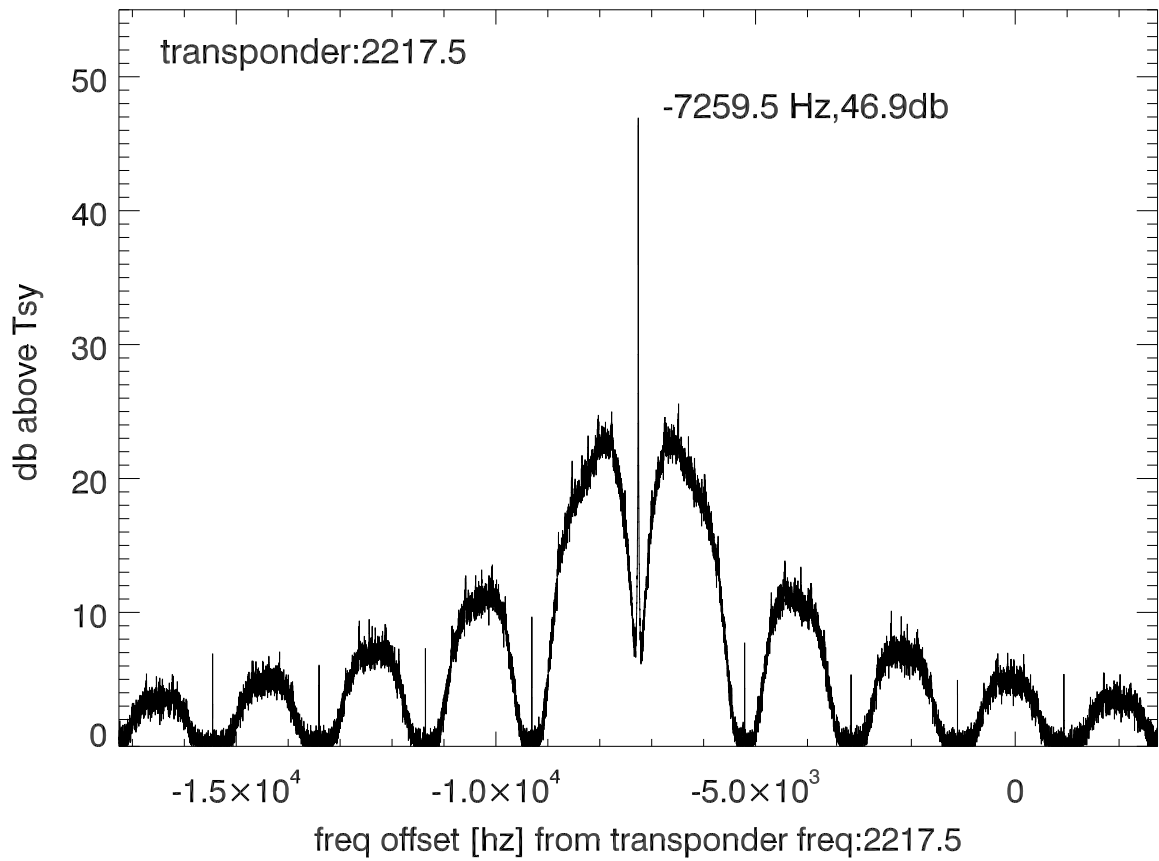

isee3 140620:182547 (UTC). overplot spectra from 62 sec run. PoIA

PoIB

isee3 140620:182547 (UTC) spectra after doppler correction. PoIA

isee3 140620:182547 (UTC) spectra after doppler correction. PoIB