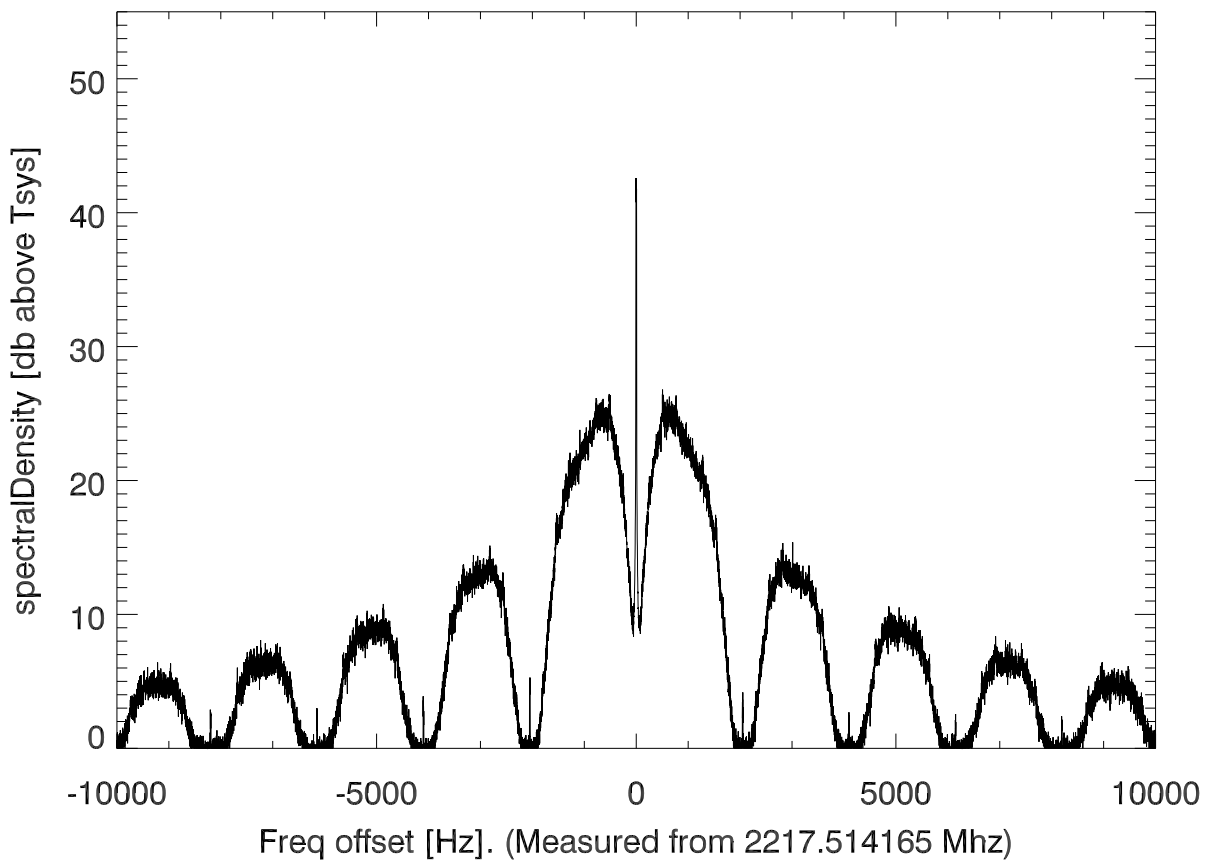

isee3 140620:182547 (UTC). overplot spectra from 62 sec run. PoIA

PoIB

isee3 140620:182547 (UTC) spectra after doppler correction. PoIA

isee3 140620:182547 (UTC) spectra after doppler correction. PoIB