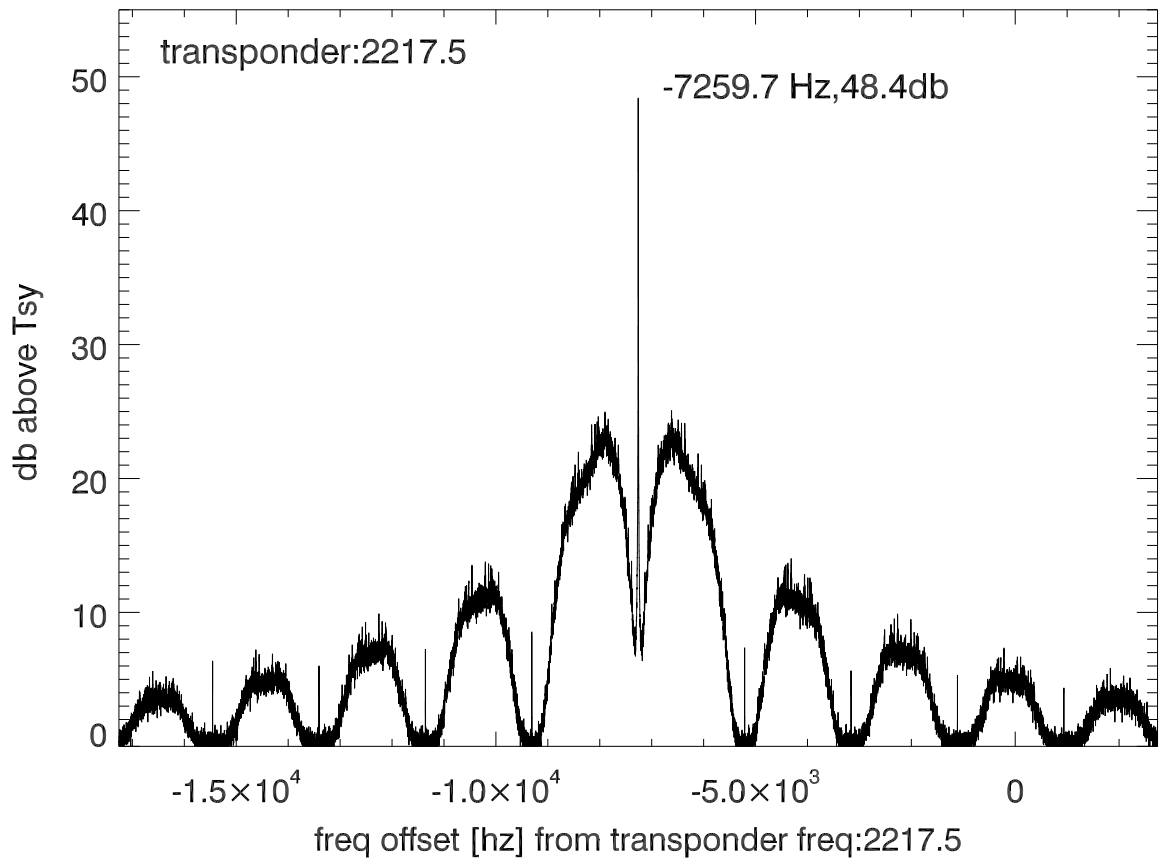

isee3 140620:181520 (UTC). overplot spectra from 70 sec run. PoIA

PoIB

isee3 140620:181520 (UTC) spectra after doppler correction. PoIA

isee3 140620:181520 (UTC) spectra after doppler correction. PoIB