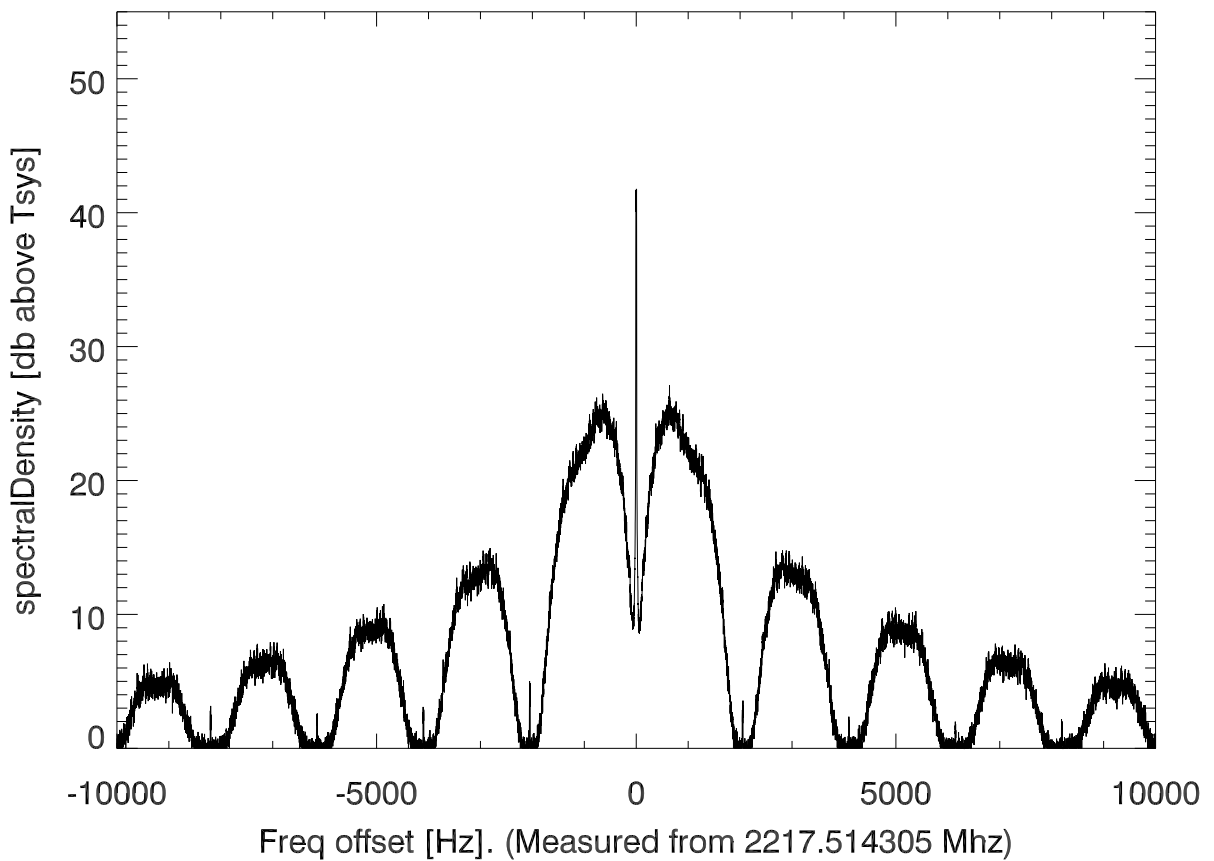

isee3 140620:181520 (UTC). overplot spectra from 70 sec run. PoIA

PoIB

isee3 140620:181520 (UTC) spectra after doppler correction. PoIA

isee3 140620:181520 (UTC) spectra after doppler correction. PoIB