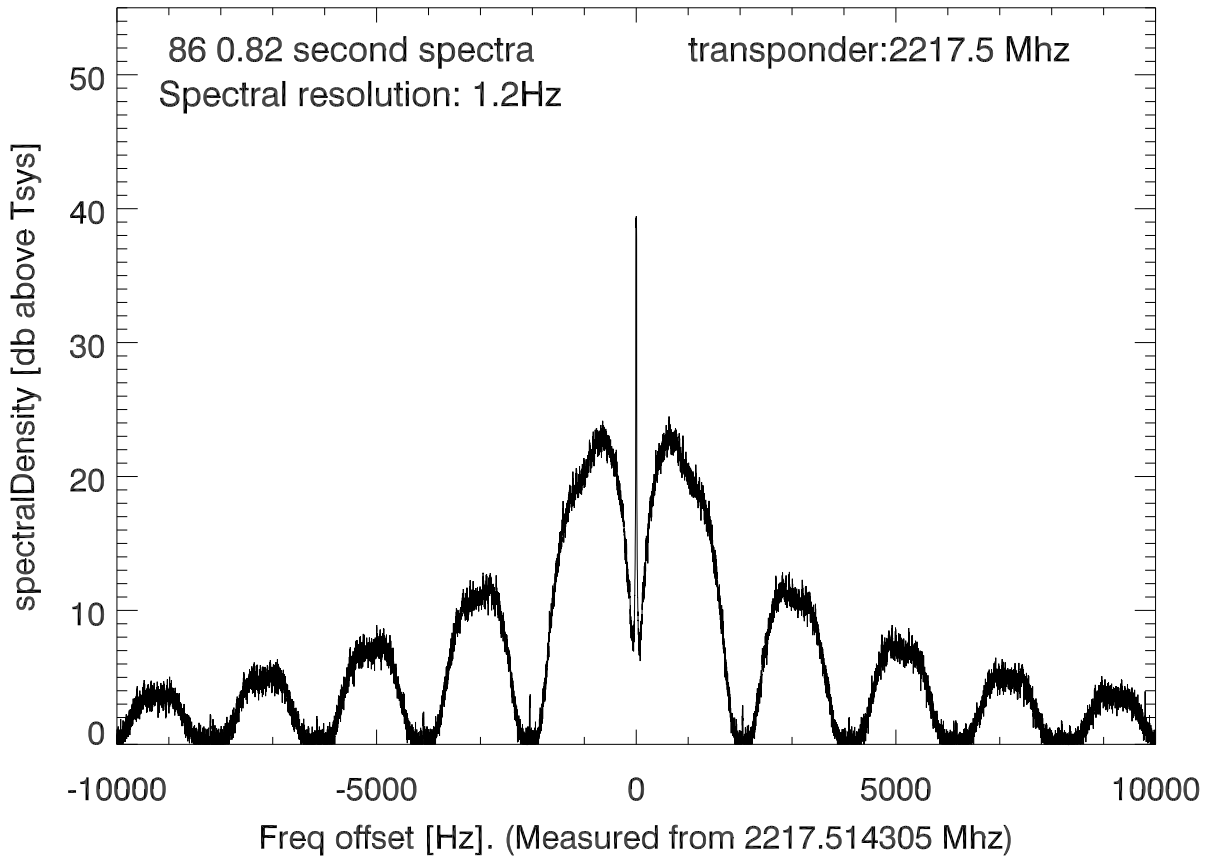

isee3 140620:181520 (UTC). overplot spectra from 70 sec run. PoIA

PoIB

isee3 140620:181520 (UTC) spectra after doppler correction. PoIA

isee3 140620:181520 (UTC) spectra after doppler correction. PoIB