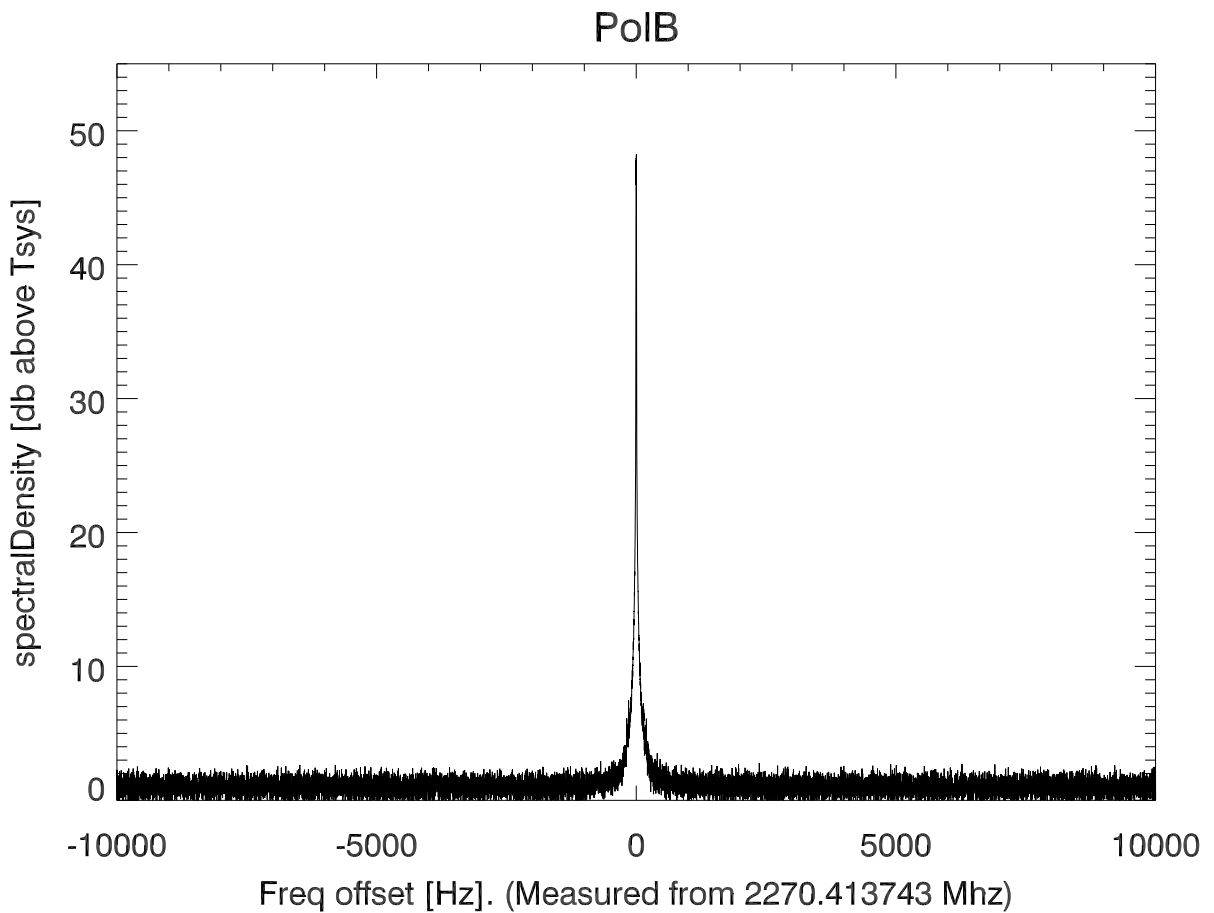

isee3 140615:191428 (UTC). overplot spectra from 52 sec run. PoIA

isee3 140615:191428 (UTC) spectra after doppler correction. PoIA

isee3 140615:191428 (UTC) spectra after doppler correction. PoIB