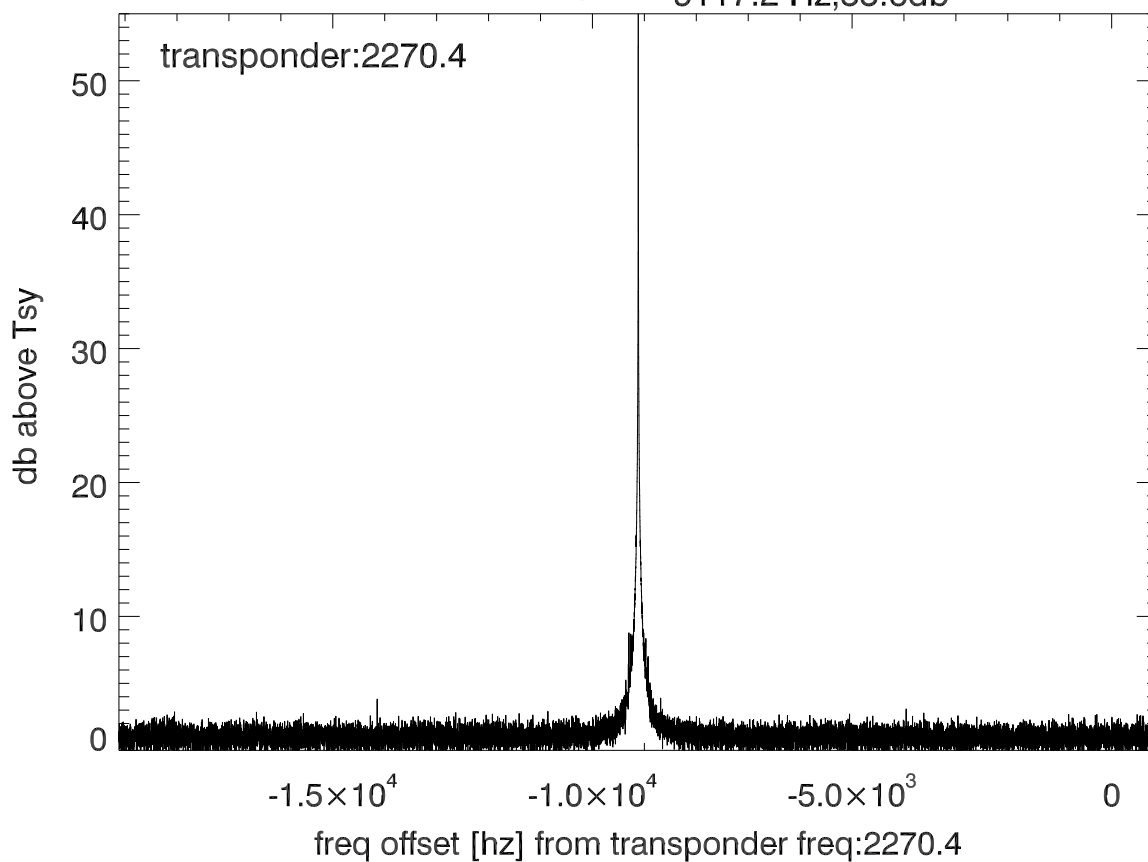

isee3 140615:191428 (UTC). overplot spectra from 52 sec run. PoIA

isee3 140615:191428 (UTC) spectra after doppler correction. PoIA

isee3 140615:191428 (UTC) spectra after doppler correction. PoIB