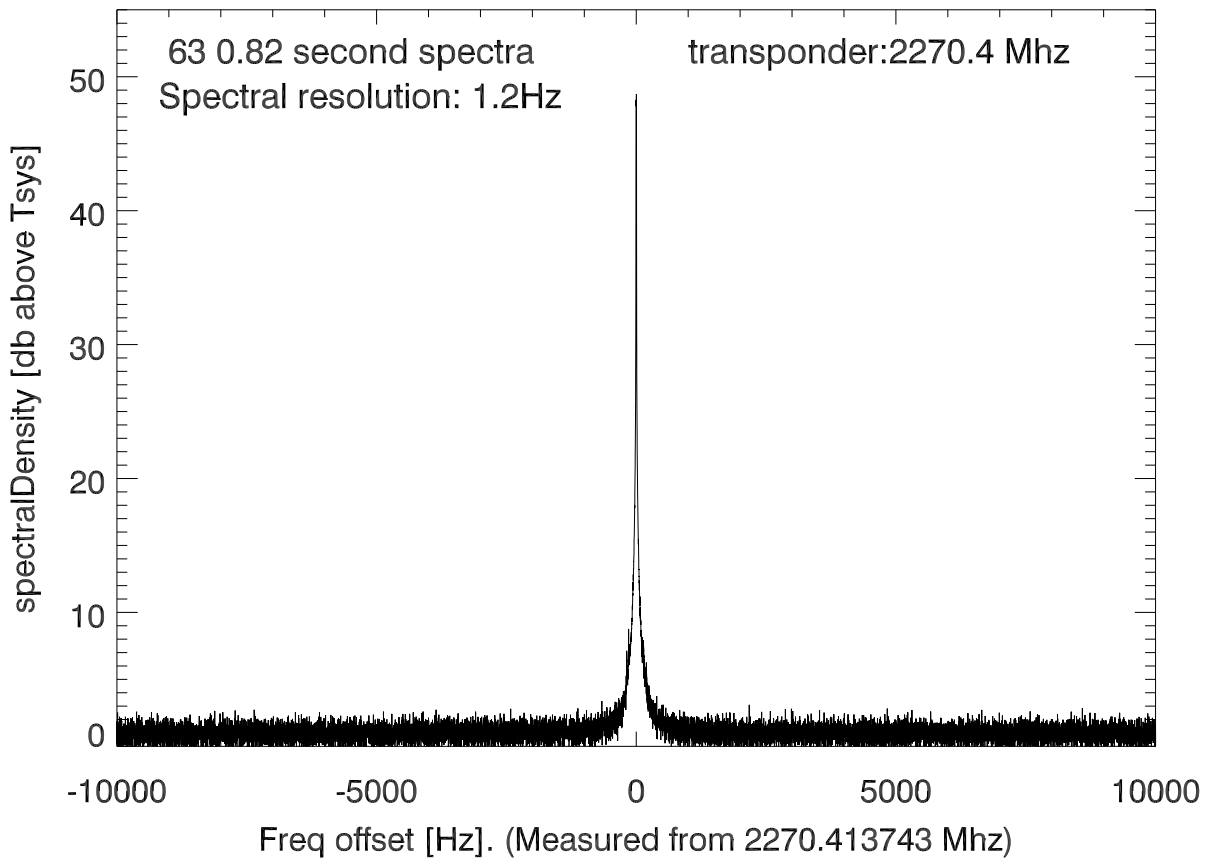

isee3 140615:191428 (UTC). overplot spectra from 52 sec run. PoIA

isee3 140615:191428 (UTC) spectra after doppler correction. PoIA

isee3 140615:191428 (UTC) spectra after doppler correction. PoIB