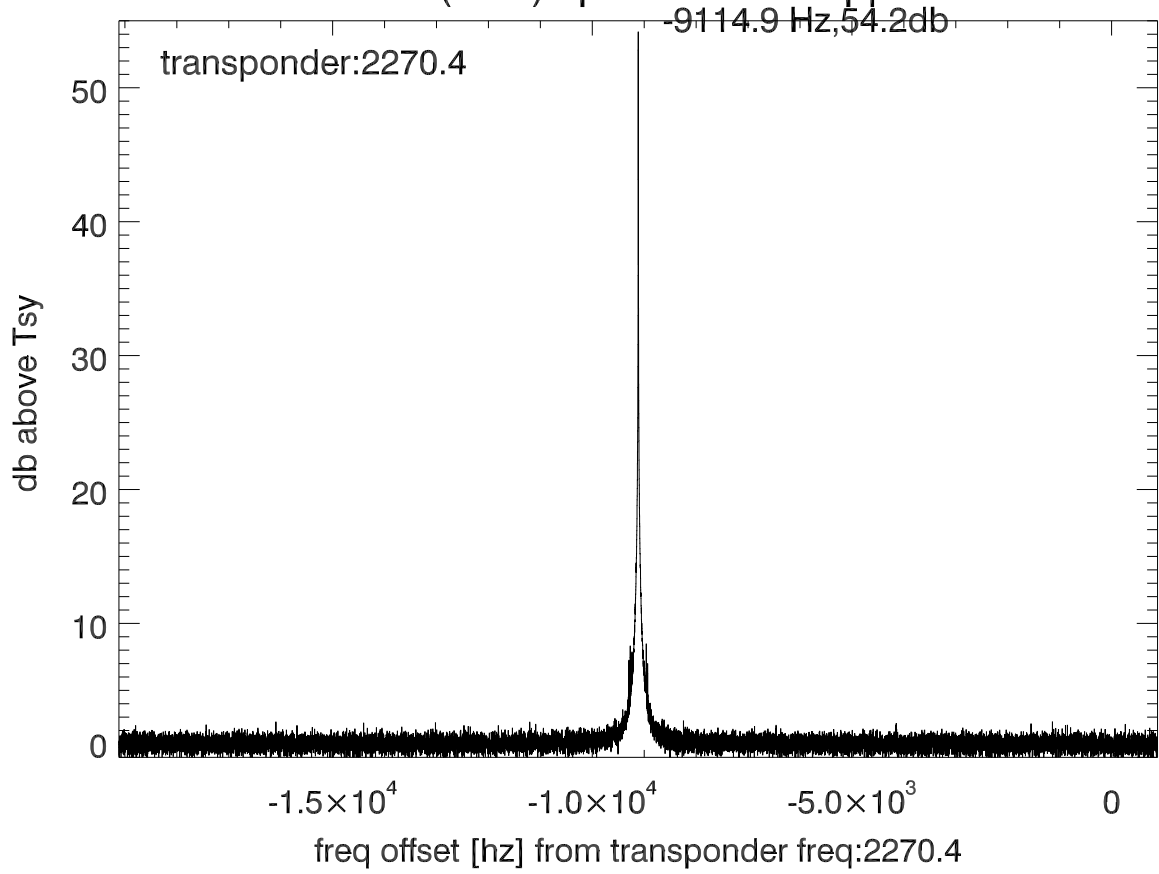

isee3 140615:201935 (UTC). overplot spectra from 83 sec run. PoIA

PoIB

isee3 140615:201935 (UTC) spectra after doppler correction. PolA

isee3 140615:201935 (UTC) spectra after doppler correction. PolB