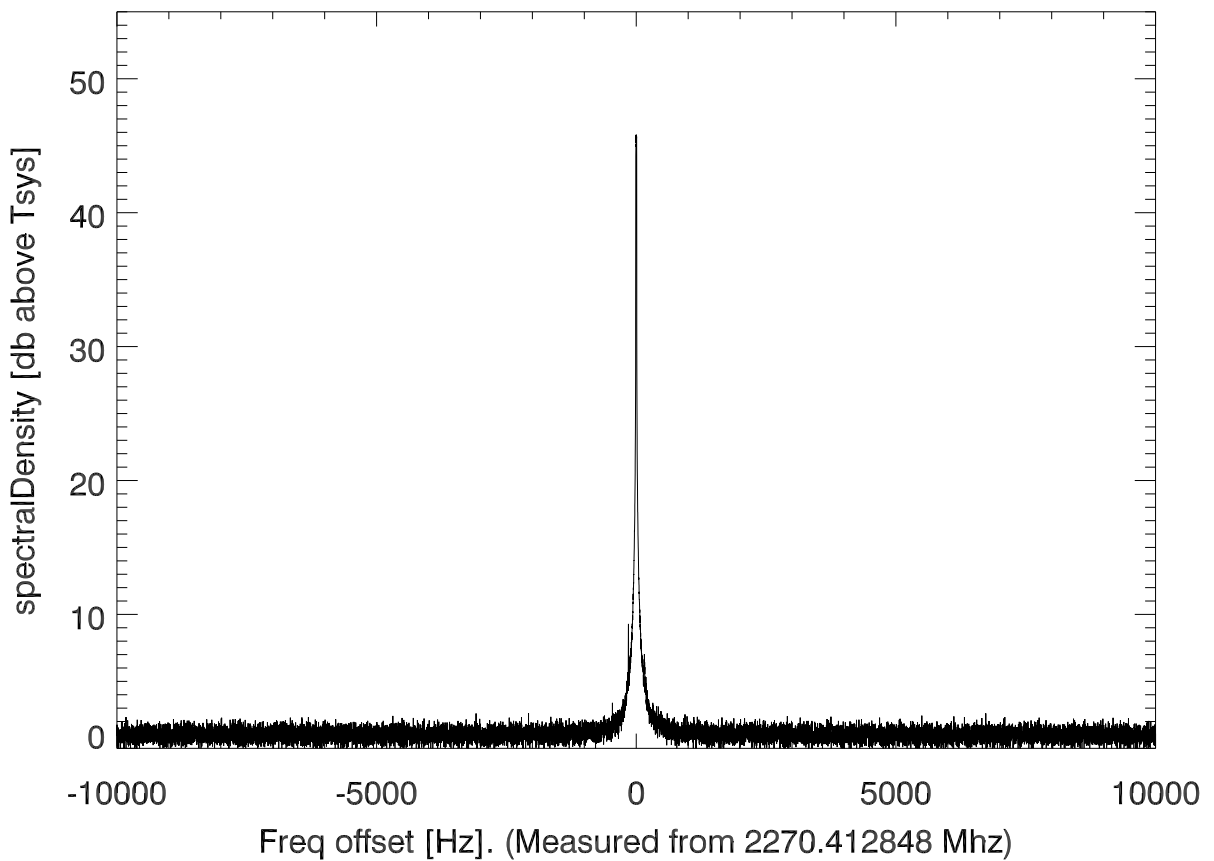

isee3 140615:201935 (UTC). overplot spectra from 83 sec run. PoIA

PoIB

isee3 140615:201935 (UTC) spectra after doppler correction. PolA

isee3 140615:201935 (UTC) spectra after doppler correction. PolB