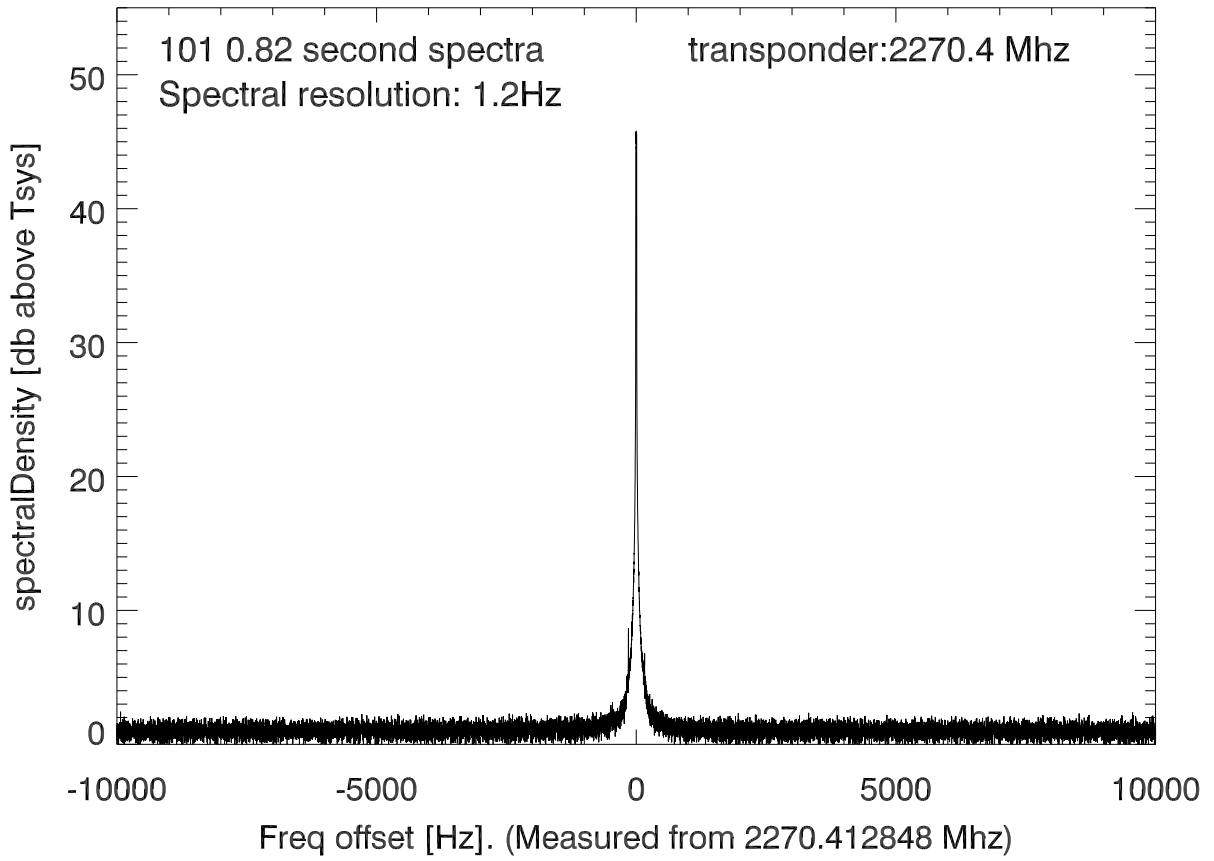

isee3 140615:201935 (UTC). overplot spectra from 83 sec run. PoIA

PoIB

isee3 140615:201935 (UTC) spectra after doppler correction. PolA

isee3 140615:201935 (UTC) spectra after doppler correction. PolB