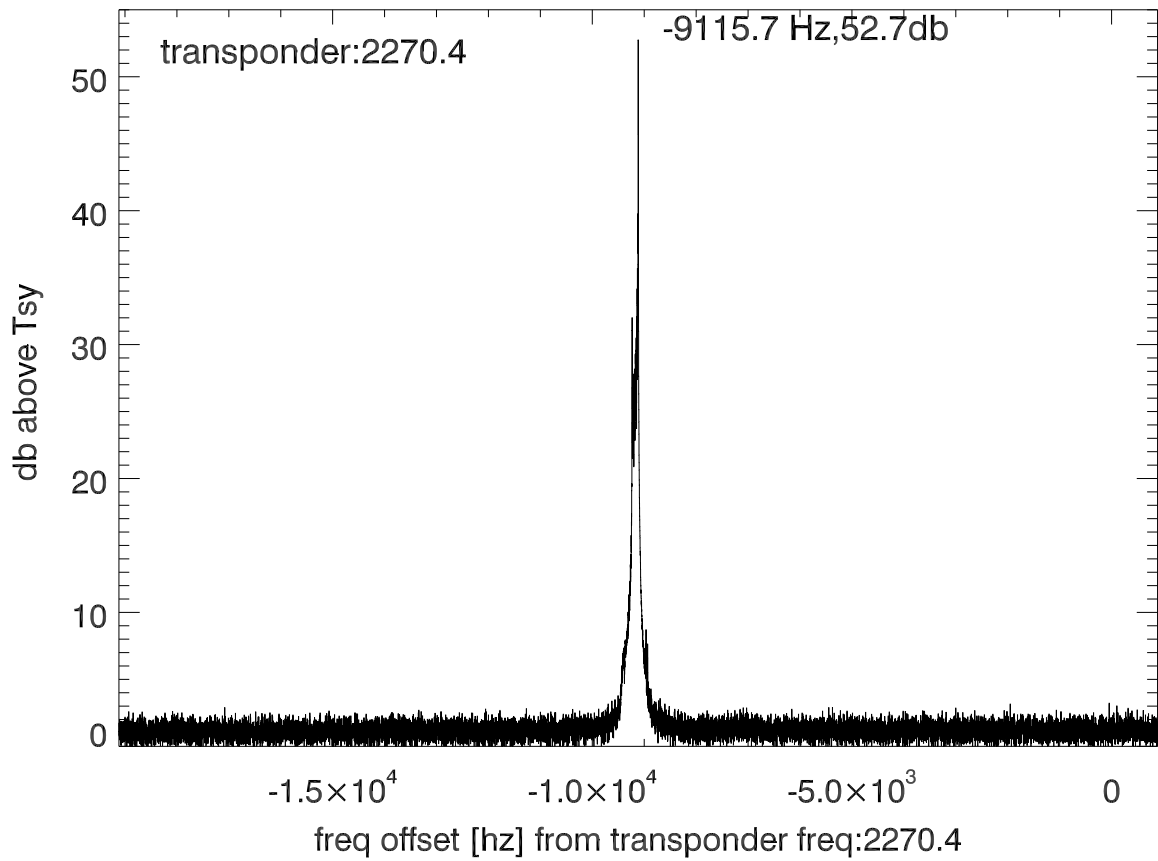

isee3 140615:195434 (UTC). overplot spectra from 64 sec run. PoIA

PoIB

isee3 140615:195434 (UTC) spectra after doppler correction. PolA

isee3 140615:195434 (UTC) spectra after doppler correction. PolB