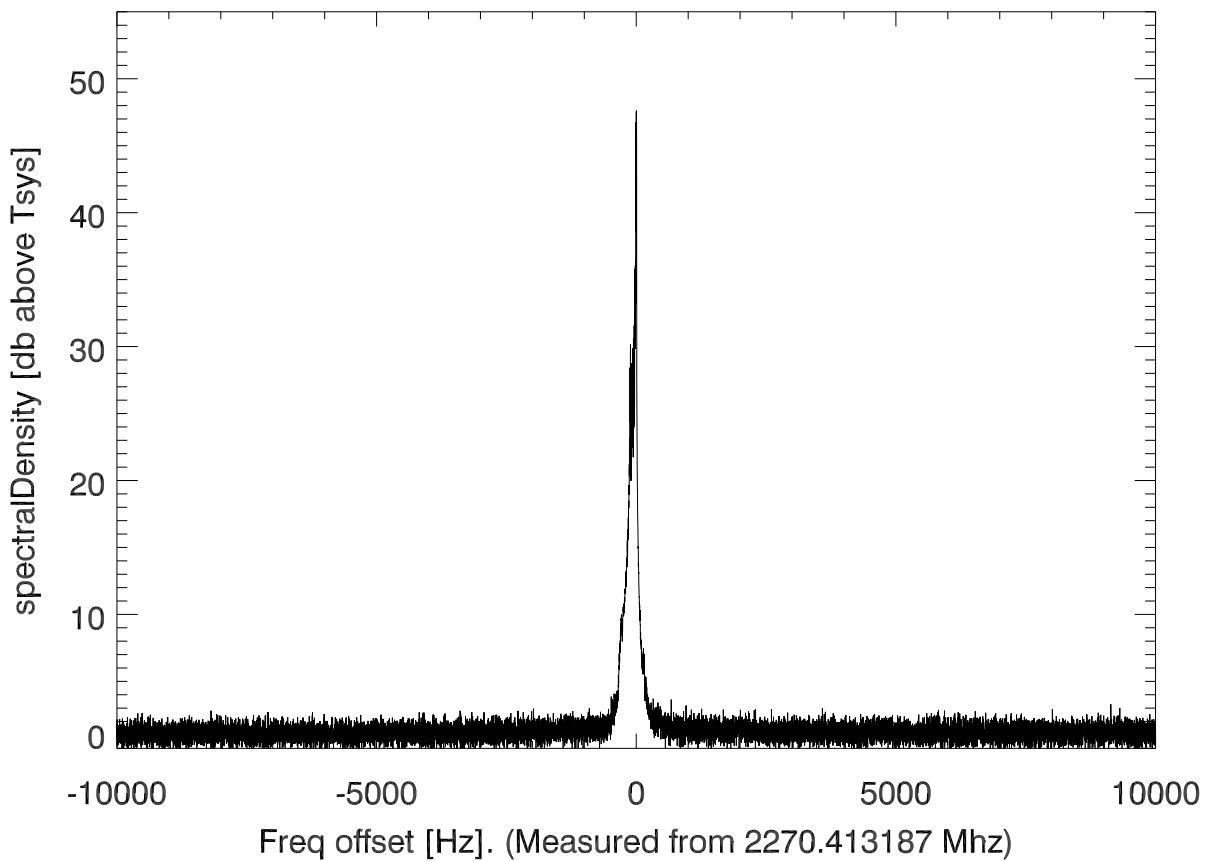

isee3 140615:195434 (UTC). overplot spectra from 64 sec run. PoIA

PoIB

isee3 140615:195434 (UTC) spectra after doppler correction. PolA

isee3 140615:195434 (UTC) spectra after doppler correction. PolB