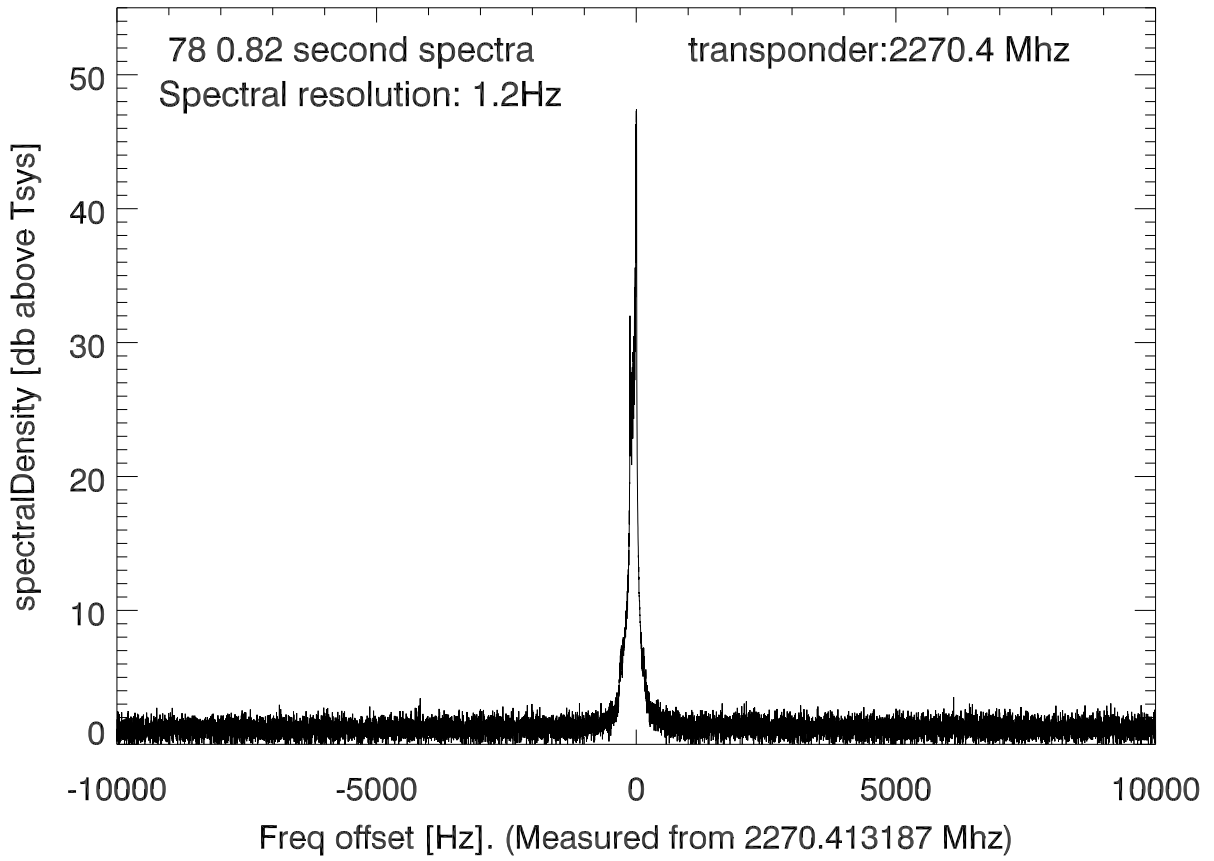

isee3 140615:195434 (UTC). overplot spectra from 64 sec run. PoIA

PoIB

isee3 140615:195434 (UTC) spectra after doppler correction. PolA

isee3 140615:195434 (UTC) spectra after doppler correction. PolB