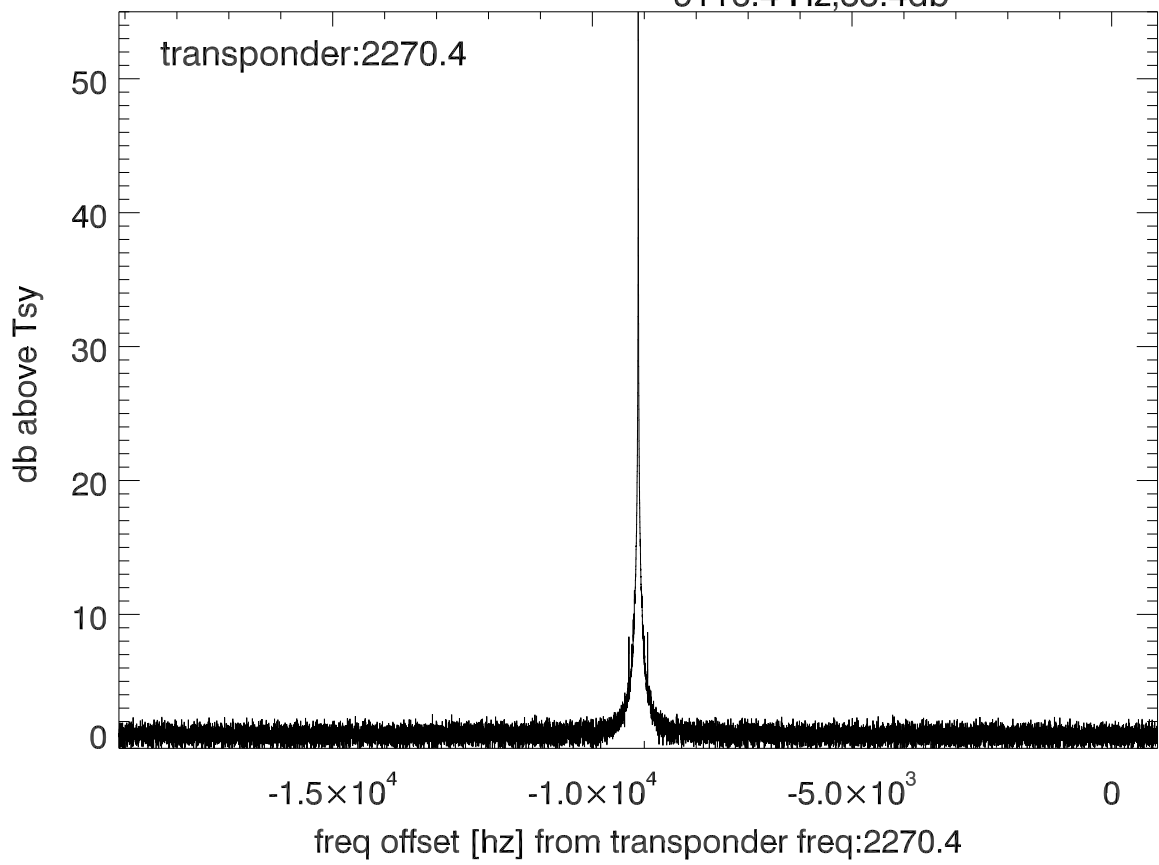

isee3 140615:193900 (UTC). overplot spectra from 77 sec run. PoIA

PoIB

isee3 140615:193900 (UTC) spectra after doppler correction. PoIA

isee3 140615:193900 (UTC) spectra after doppler correction. PoIB