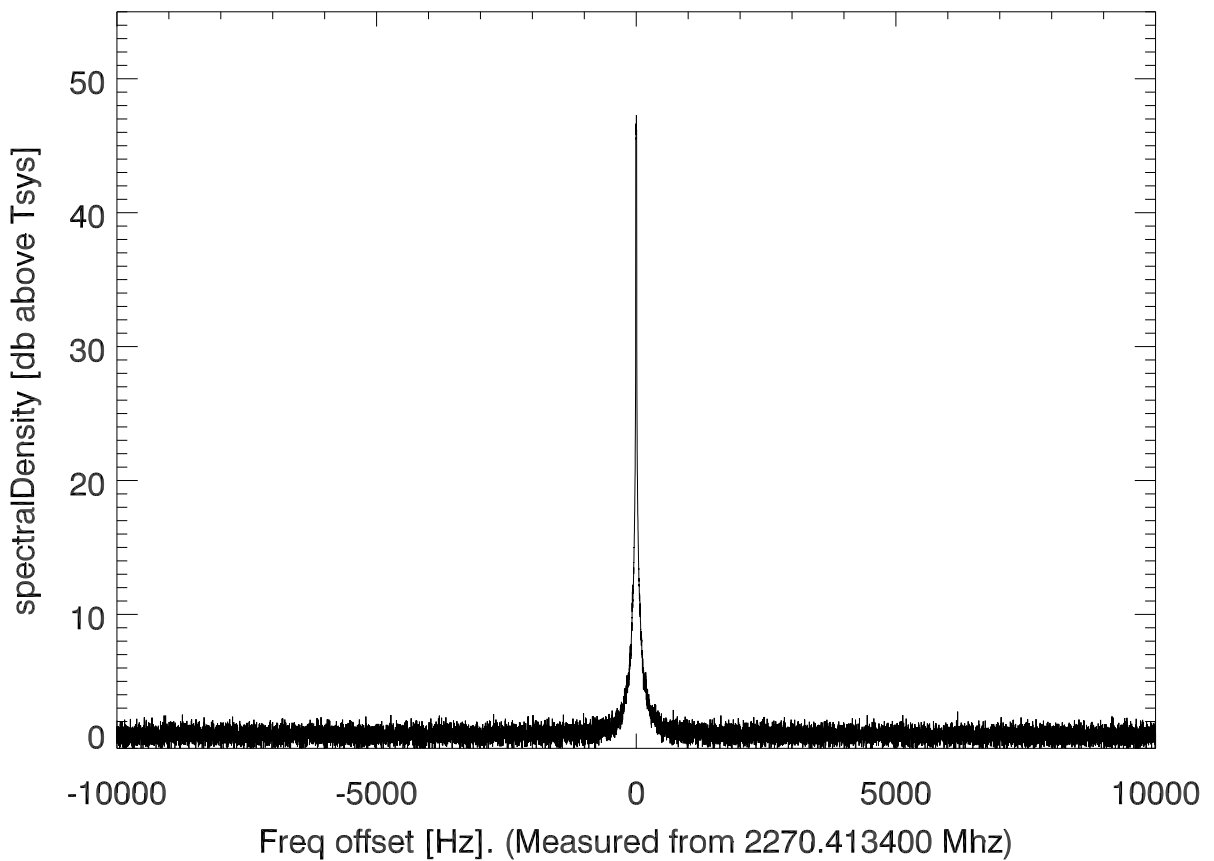

isee3 140615:193900 (UTC). overplot spectra from 77 sec run. PoIA

PoIB

isee3 140615:193900 (UTC) spectra after doppler correction. PoIA

isee3 140615:193900 (UTC) spectra after doppler correction. PoIB