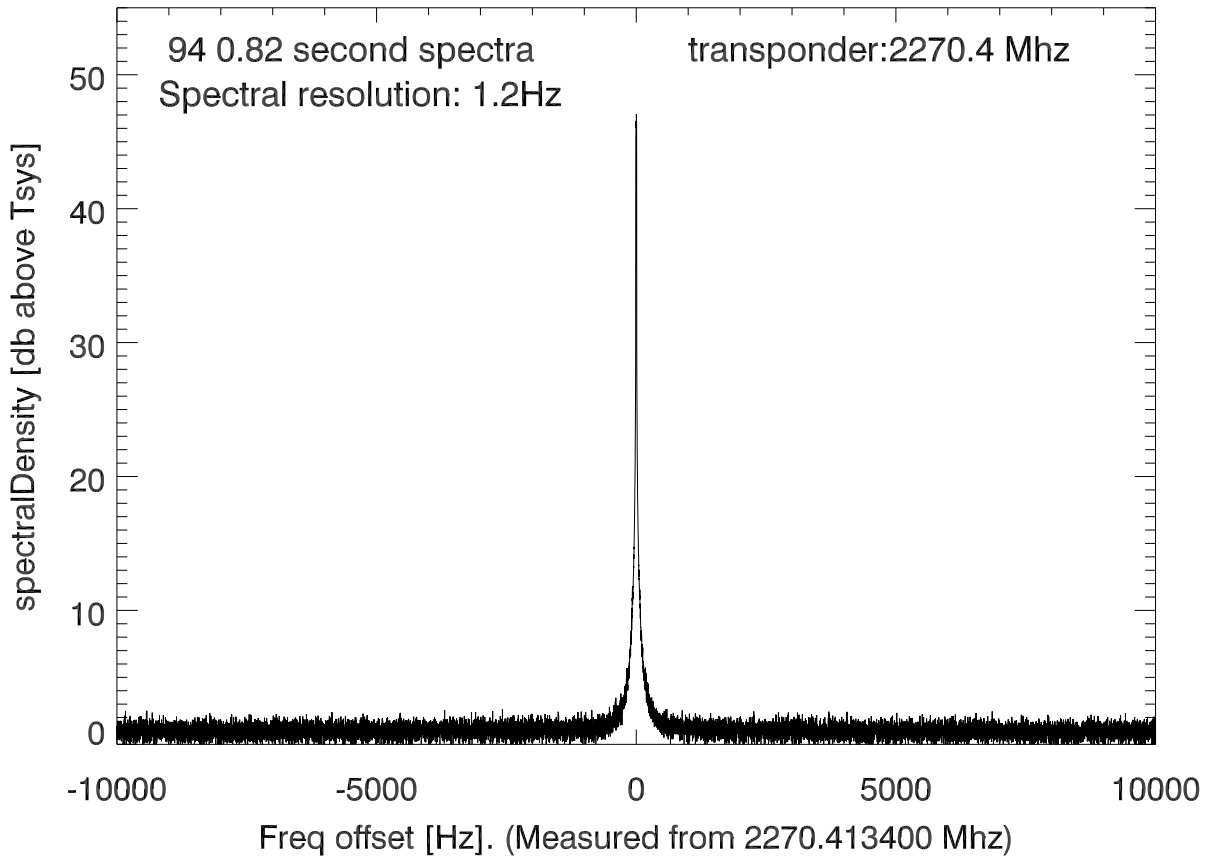

isee3 140615:193900 (UTC). overplot spectra from 77 sec run. PoIA

PoIB

isee3 140615:193900 (UTC) spectra after doppler correction. PoIA

isee3 140615:193900 (UTC) spectra after doppler correction. PoIB