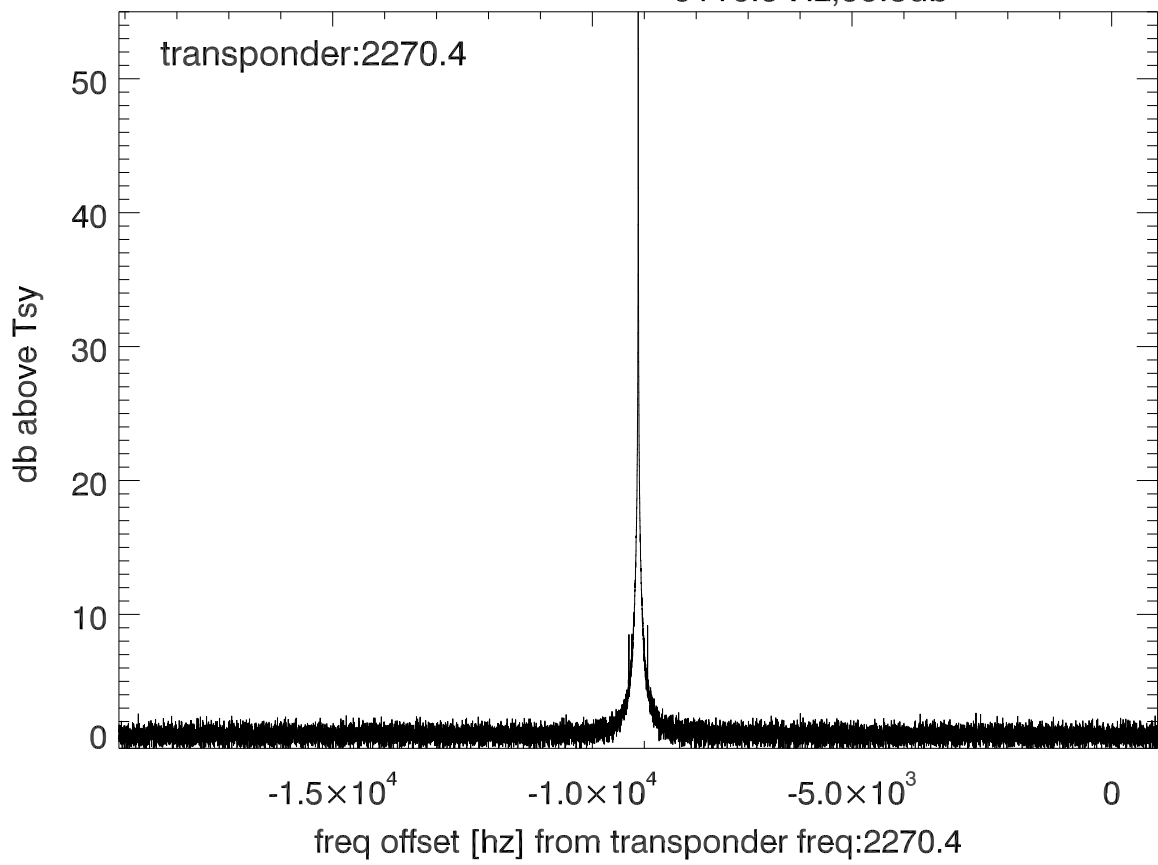

isee3 140615:193544 (UTC). overplot spectra from 77 sec run. PoIA

isee3 140615:193544 (UTC) spectra after doppler correction. PoIA

isee3 140615:193544 (UTC) spectra after doppler correction. PoIB