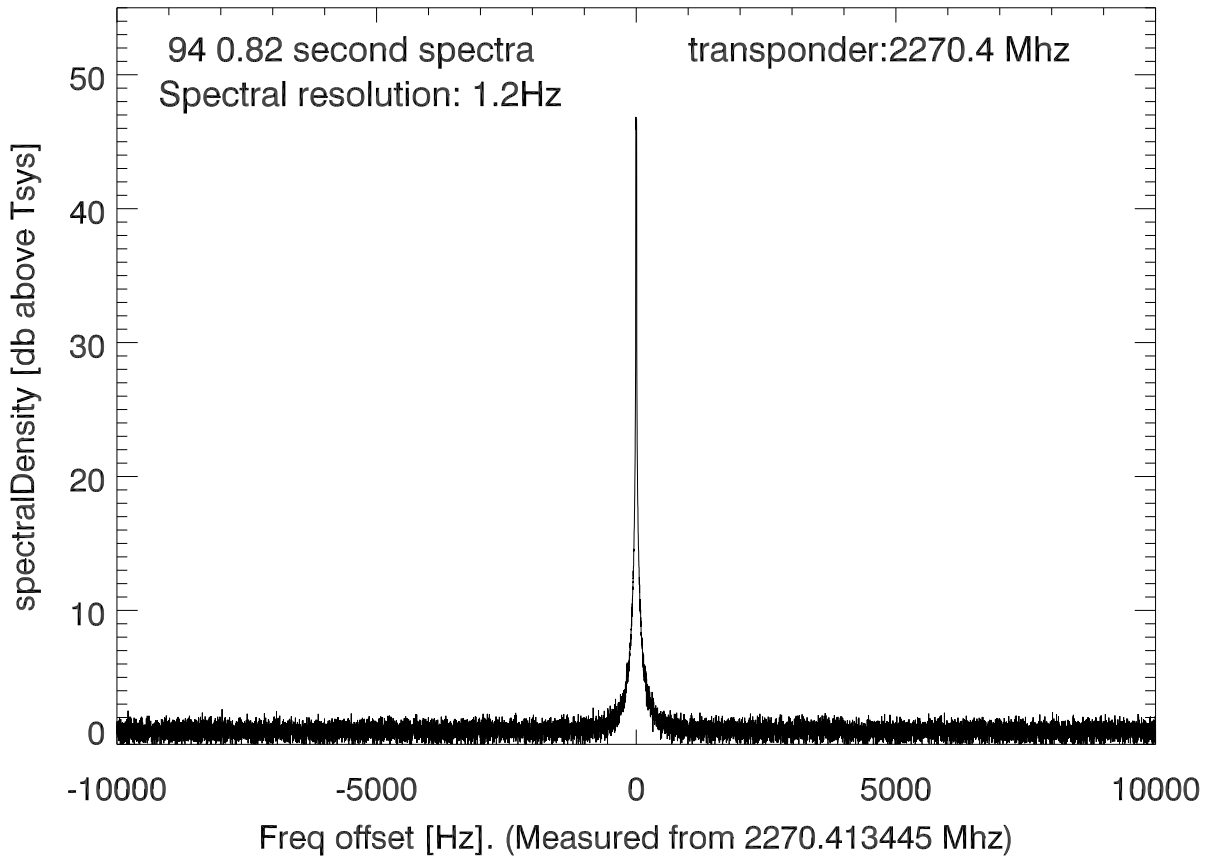

isee3 140615:193544 (UTC). overplot spectra from 77 sec run. PoIA

isee3 140615:193544 (UTC) spectra after doppler correction. PoIA

isee3 140615:193544 (UTC) spectra after doppler correction. PoIB