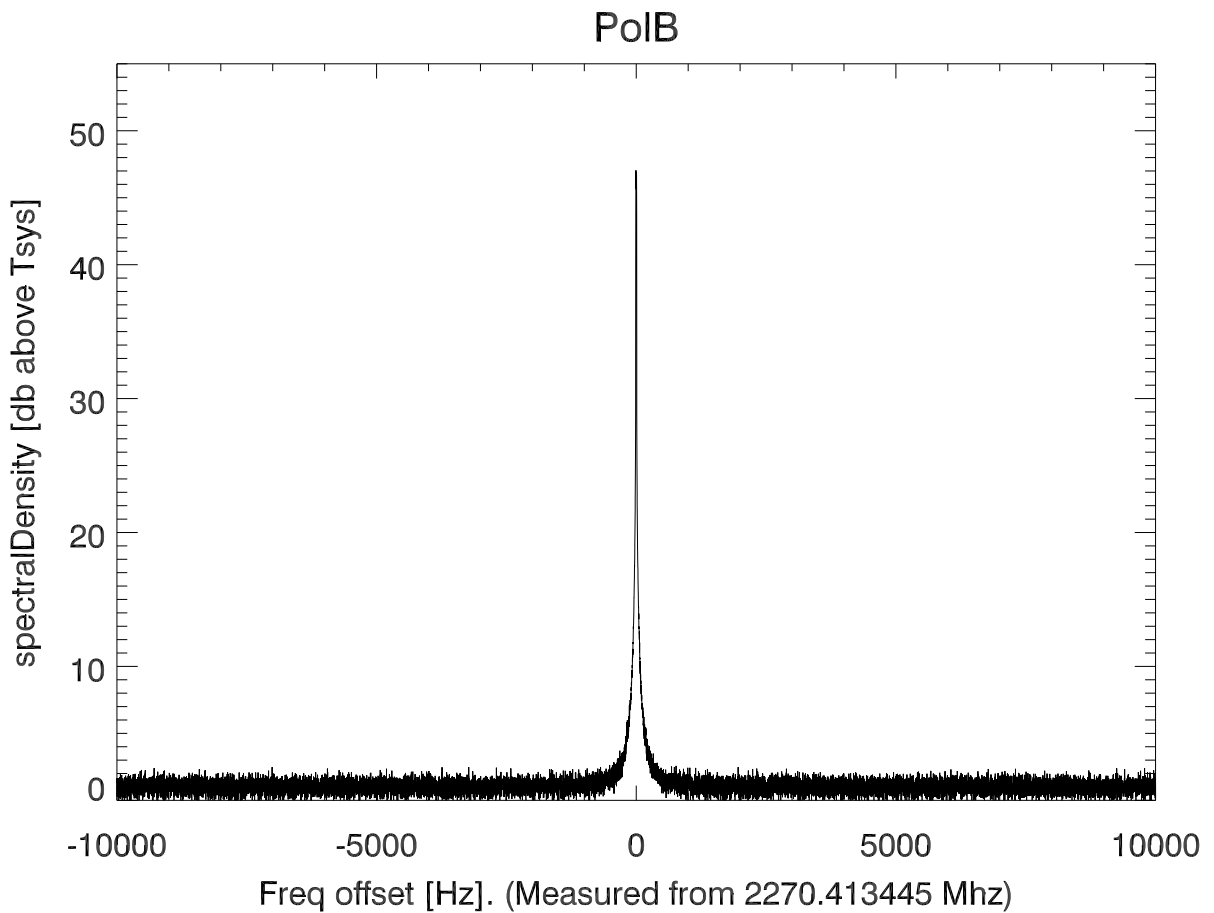

isee3 140615:193544 (UTC). overplot spectra from 77 sec run. PoIA

isee3 140615:193544 (UTC) spectra after doppler correction. PoIA

isee3 140615:193544 (UTC) spectra after doppler correction. PoIB