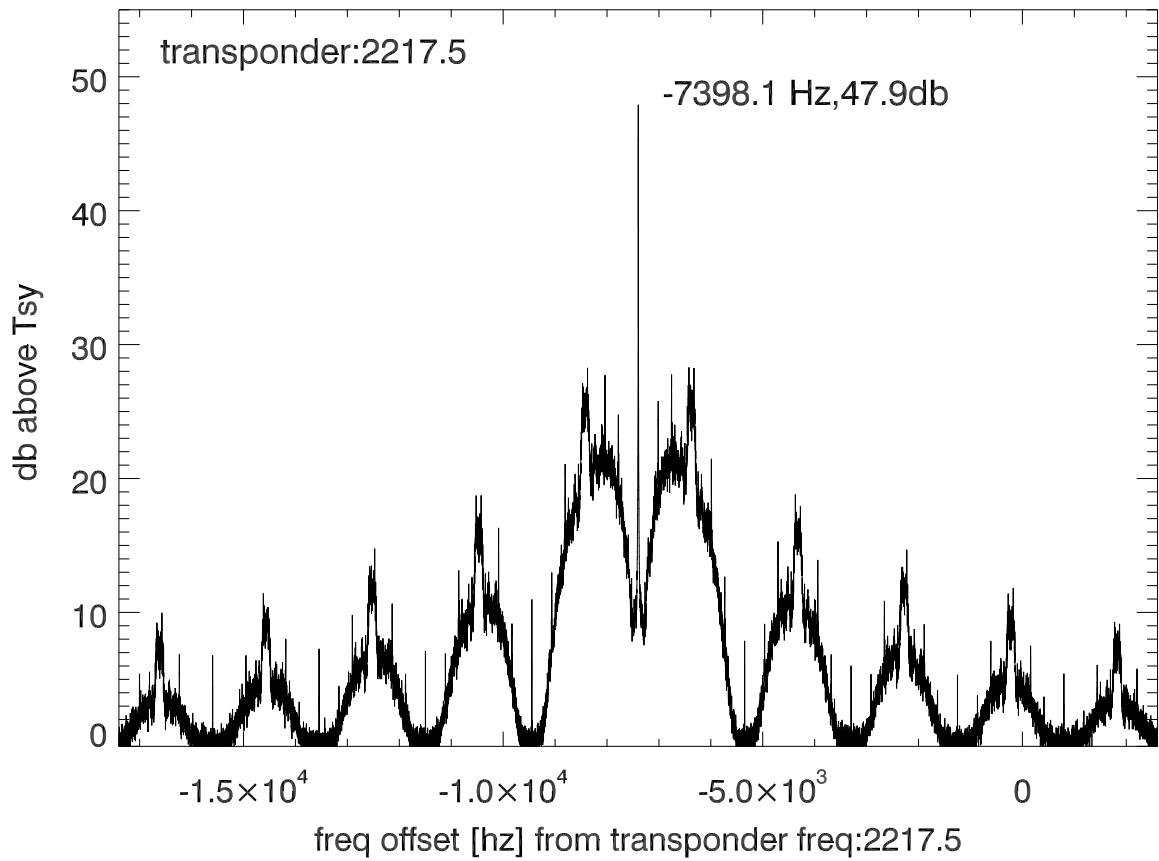

isee3 140615:191428 (UTC). overplot spectra from 52 sec run. PoIA

PoIB

isee3 140615:191428 (UTC) spectra after doppler correction. PoIA

isee3 140615:191428 (UTC) spectra after doppler correction. PoIB