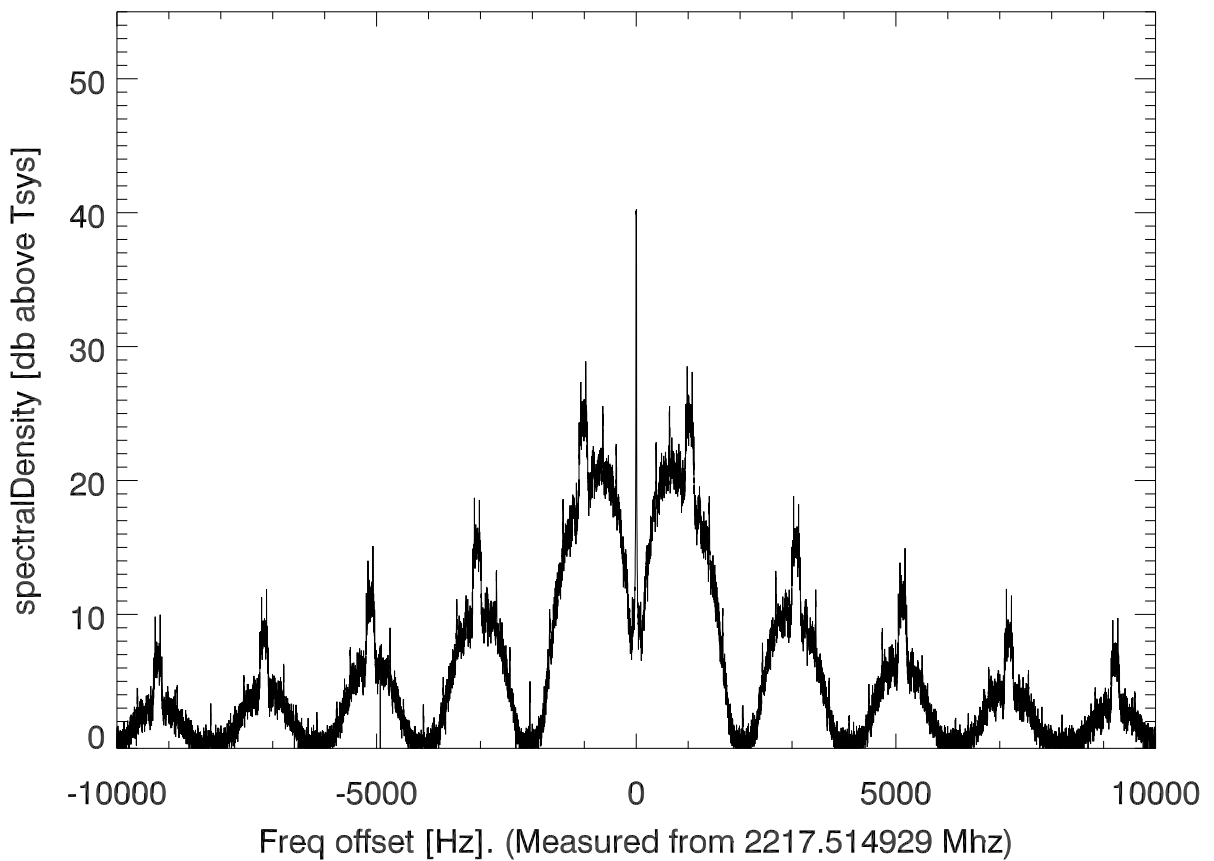

isee3 140615:191428 (UTC). overplot spectra from 52 sec run. PoIA

PoIB

isee3 140615:191428 (UTC) spectra after doppler correction. PoIA

isee3 140615:191428 (UTC) spectra after doppler correction. PoIB