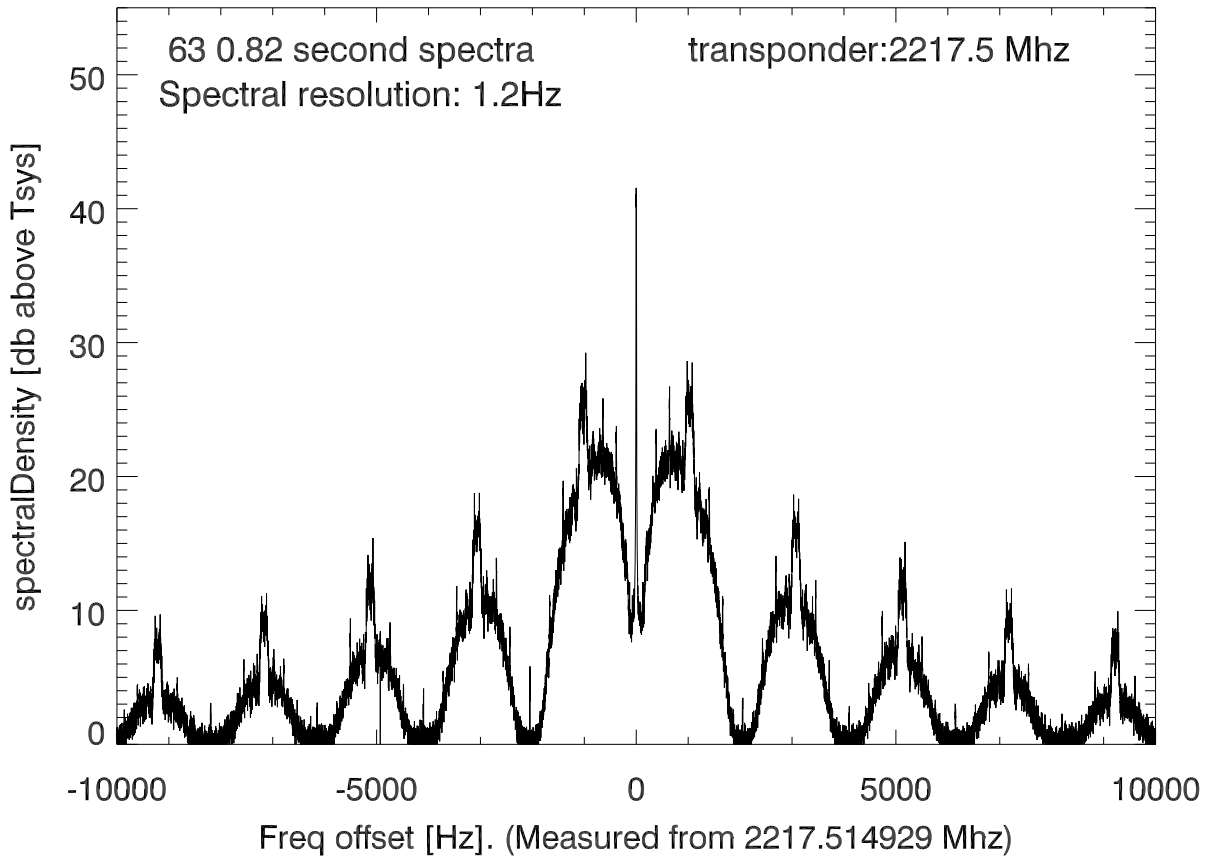

isee3 140615:191428 (UTC). overplot spectra from 52 sec run. PoIA

PoIB

isee3 140615:191428 (UTC) spectra after doppler correction. PoIA

isee3 140615:191428 (UTC) spectra after doppler correction. PoIB