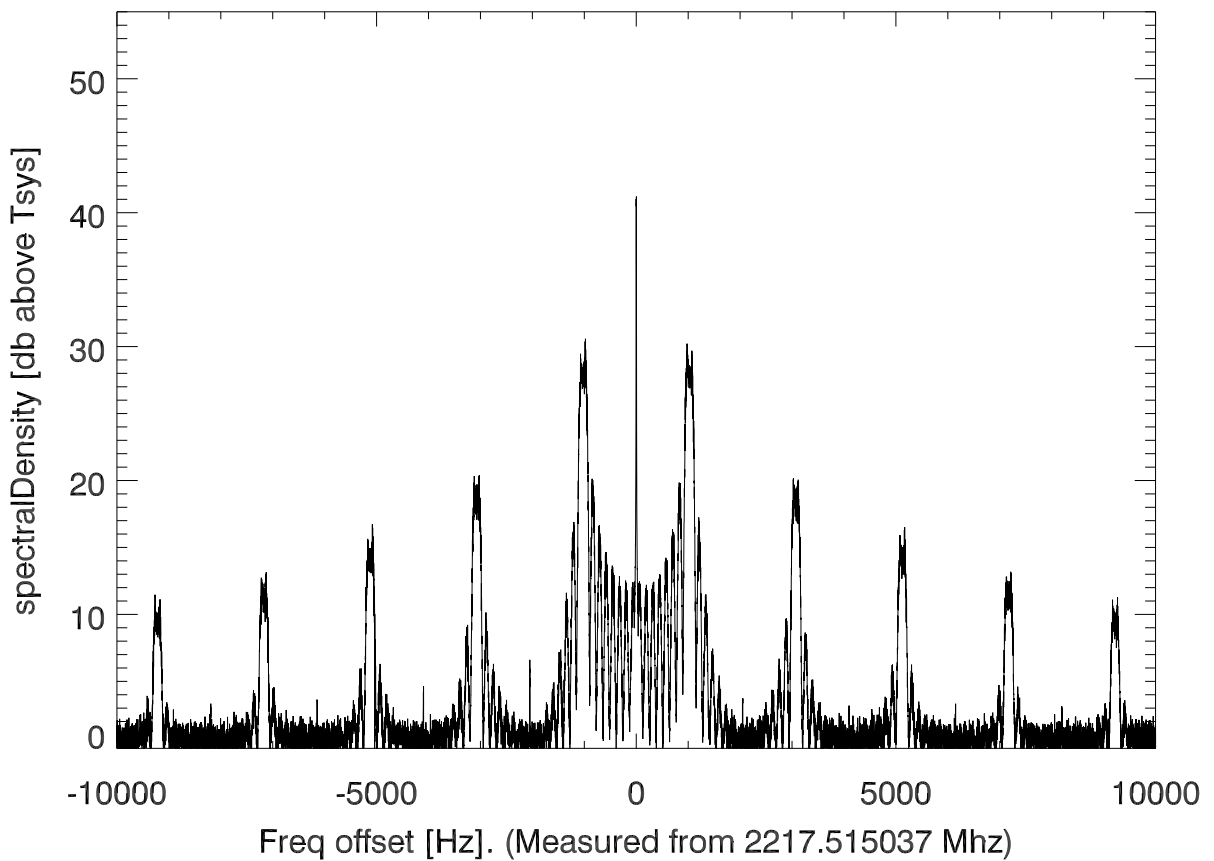

isee3 140615:190641 (UTC). overplot spectra from 36 sec run. PoIA

PoIB

isee3 140615:190641 (UTC) spectra after doppler correction. PoIA

isee3 140615:190641 (UTC) spectra after doppler correction. PoIB