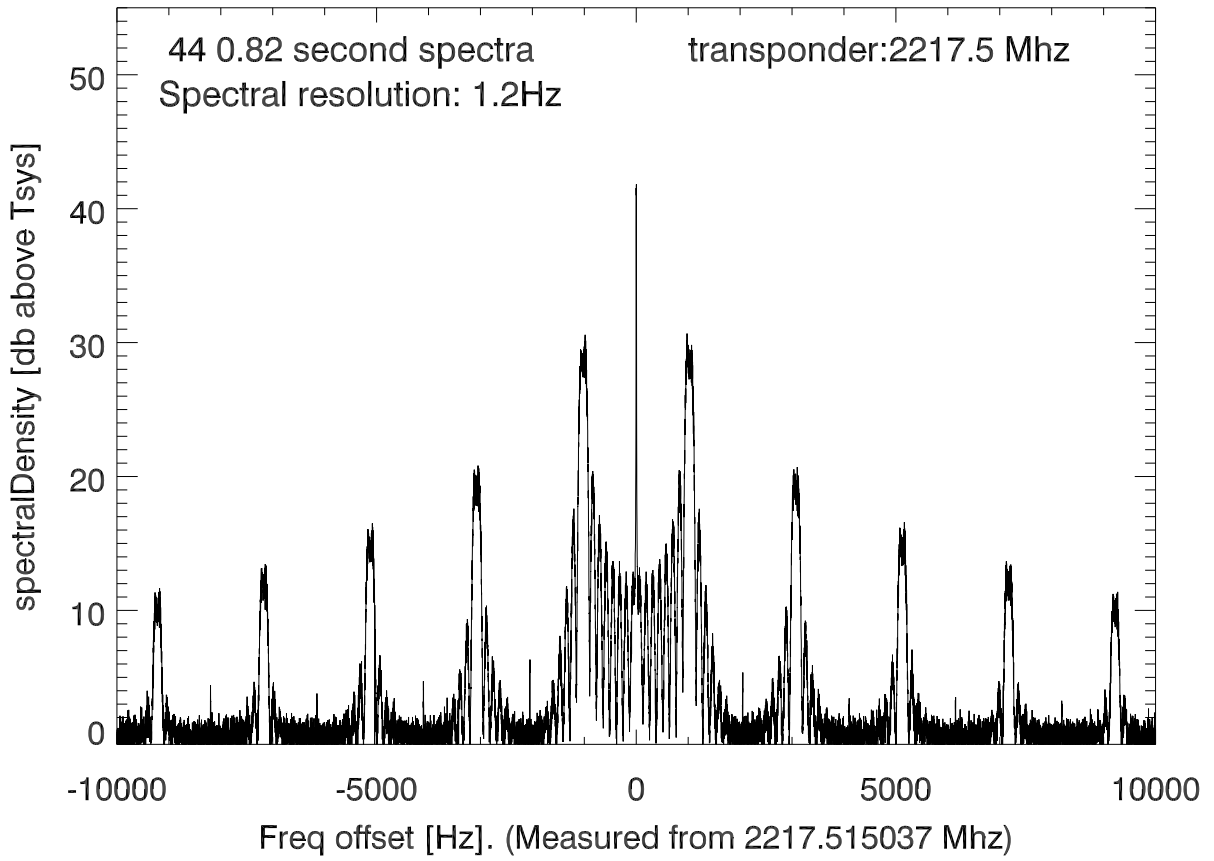

isee3 140615:190641 (UTC). overplot spectra from 36 sec run. PoIA

PoIB

isee3 140615:190641 (UTC) spectra after doppler correction. PoIA

isee3 140615:190641 (UTC) spectra after doppler correction. PoIB