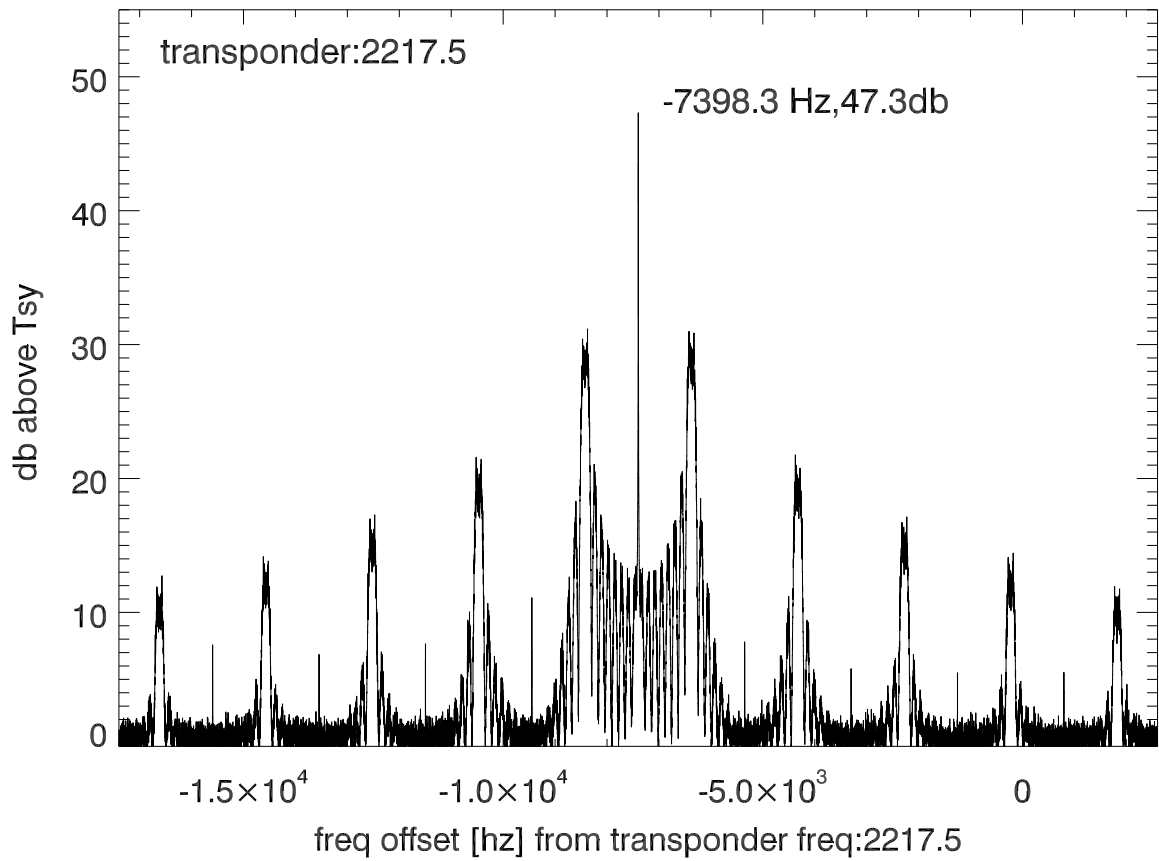

isee3 140615:190641 (UTC). overplot spectra from 36 sec run. PoIA

PoIB

isee3 140615:190641 (UTC) spectra after doppler correction. PoIA

isee3 140615:190641 (UTC) spectra after doppler correction. PoIB