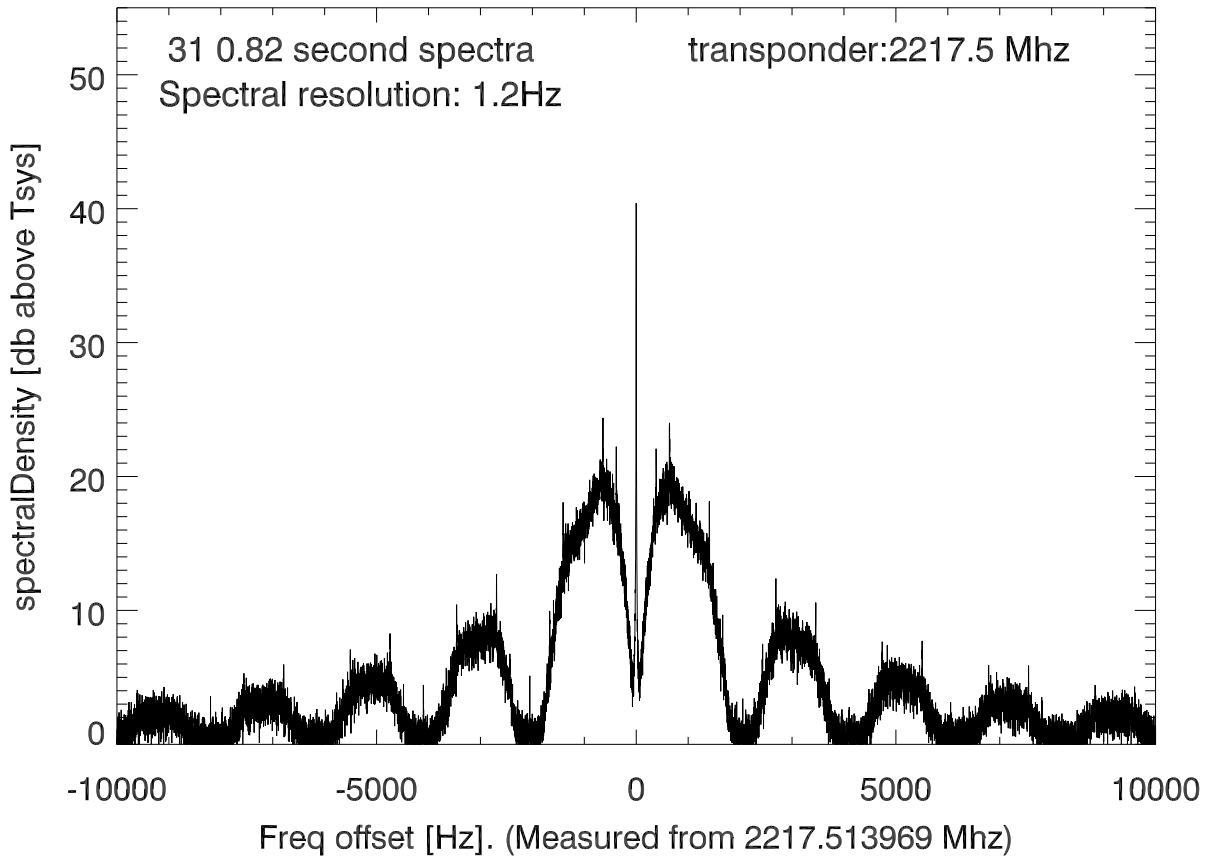

isee3 140615:202643 (UTC). overplot spectra from 25 sec run. PoIA

PoIB

isee3 140615:202643 (UTC) spectra after doppler correction. PoIA

isee3 140615:202643 (UTC) spectra after doppler correction. PoIB