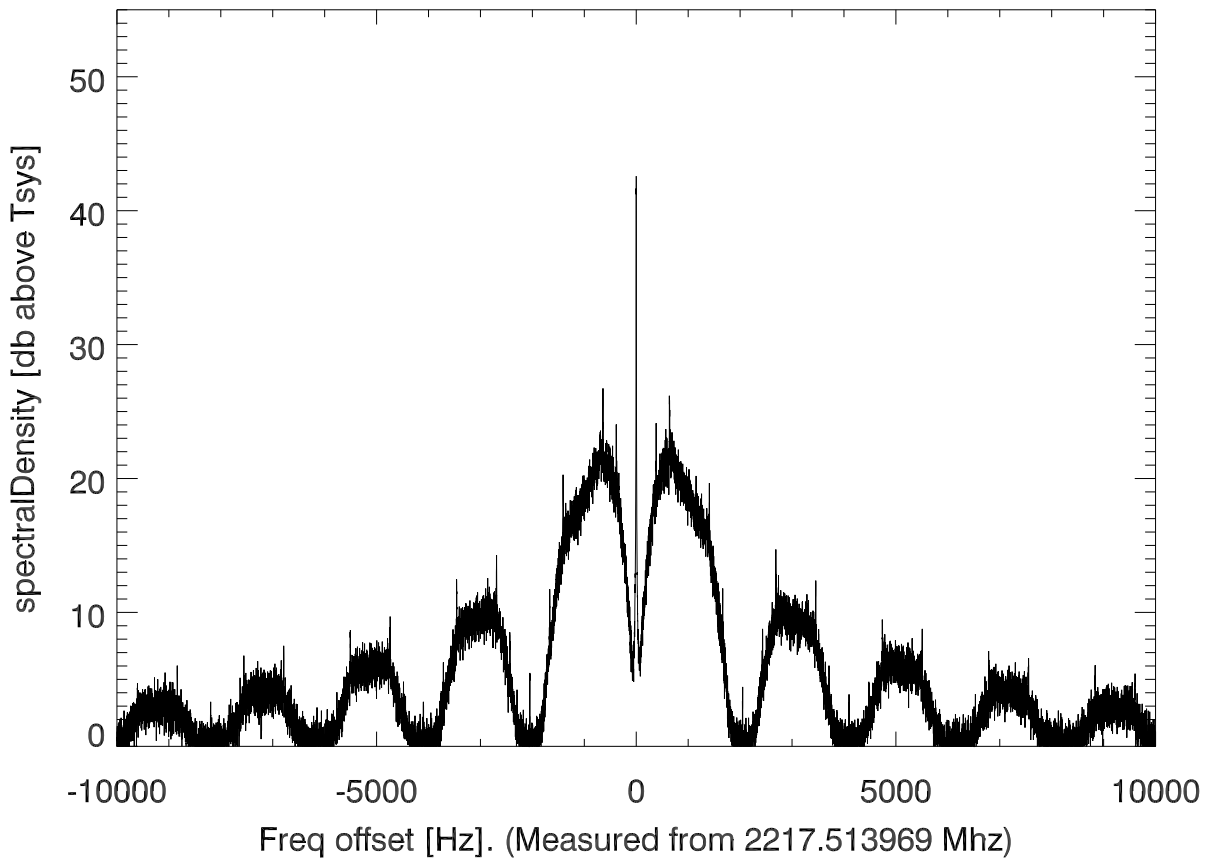

isee3 140615:202643 (UTC). overplot spectra from 25 sec run. PoIA

PoIB

isee3 140615:202643 (UTC) spectra after doppler correction. PoIA

isee3 140615:202643 (UTC) spectra after doppler correction. PoIB