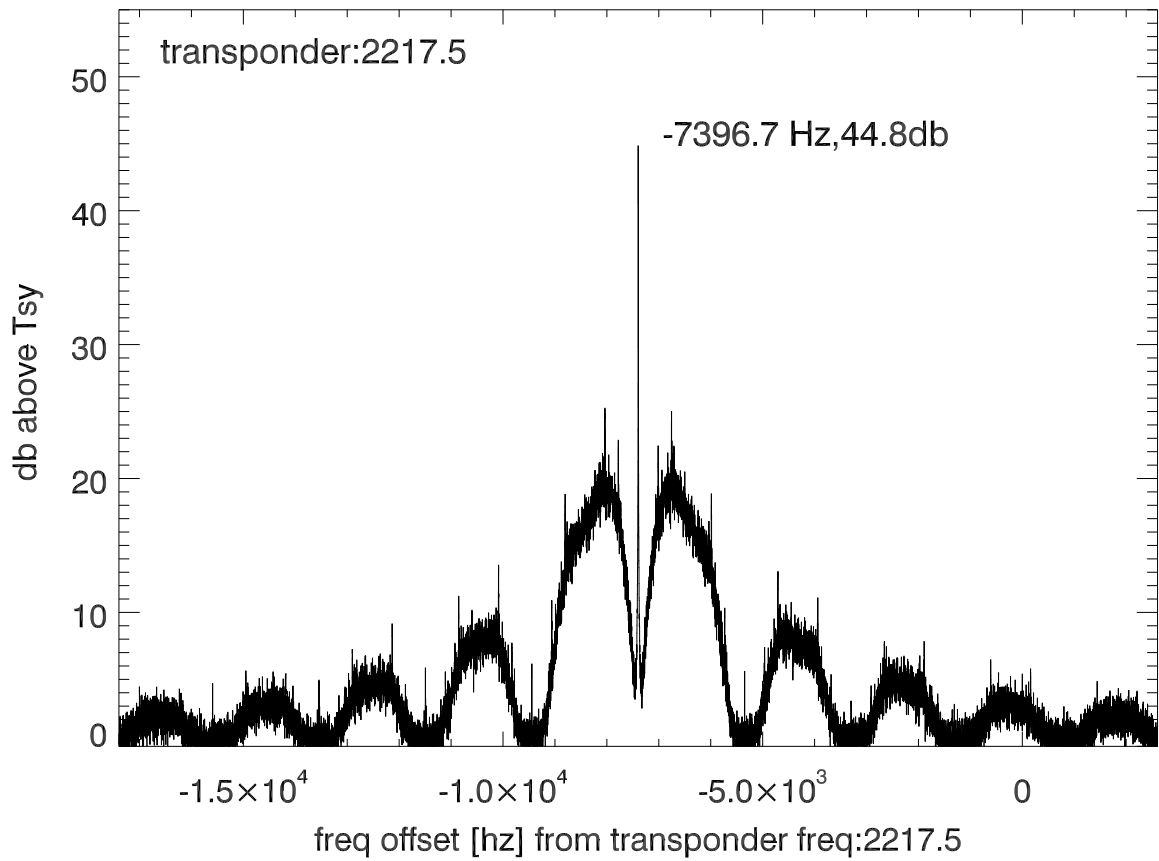

isee3 140615:202643 (UTC). overplot spectra from 25 sec run. PoIA

PoIB

isee3 140615:202643 (UTC) spectra after doppler correction. PoIA

isee3 140615:202643 (UTC) spectra after doppler correction. PoIB