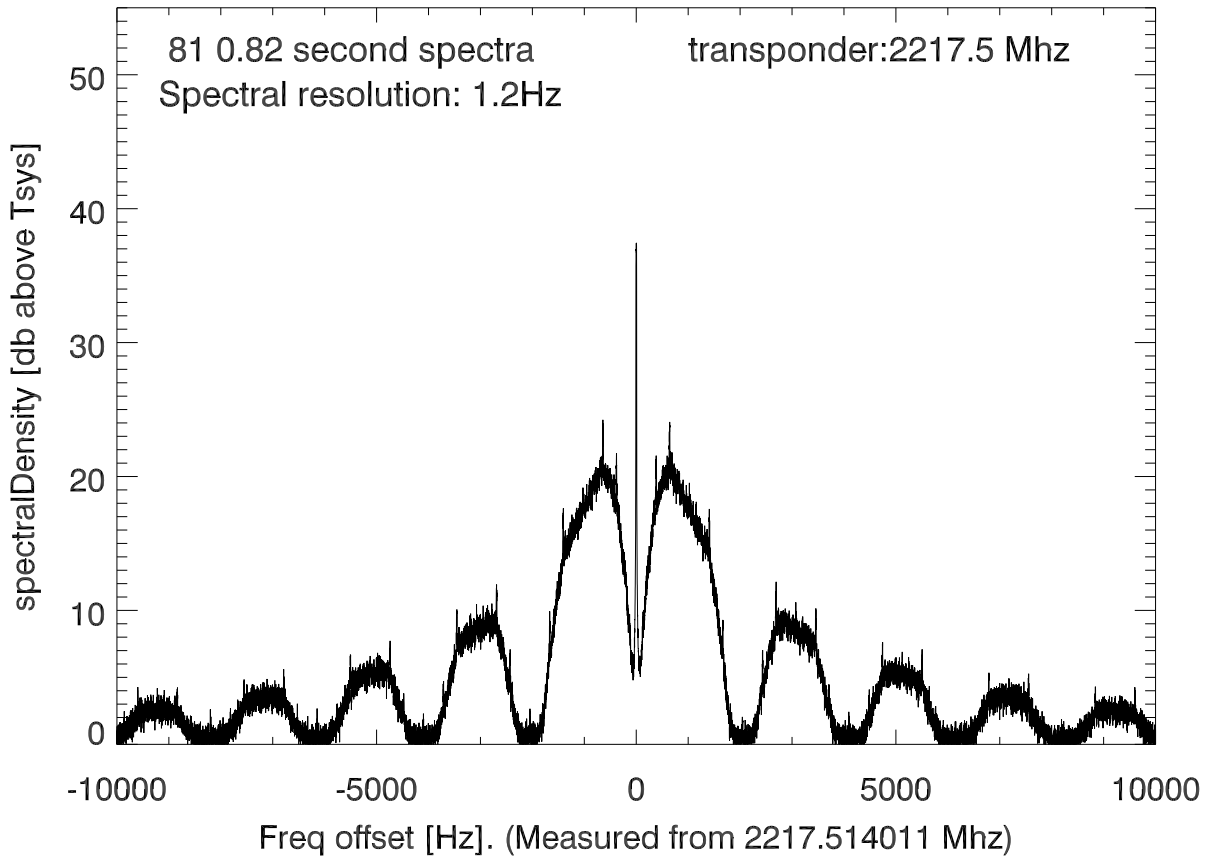

isee3 140615:202301 (UTC). overplot spectra from 66 sec run. PoIA

PoIB

isee3 140615:202301 (UTC) spectra after doppler correction. PoIA

isee3 140615:202301 (UTC) spectra after doppler correction. PoIB