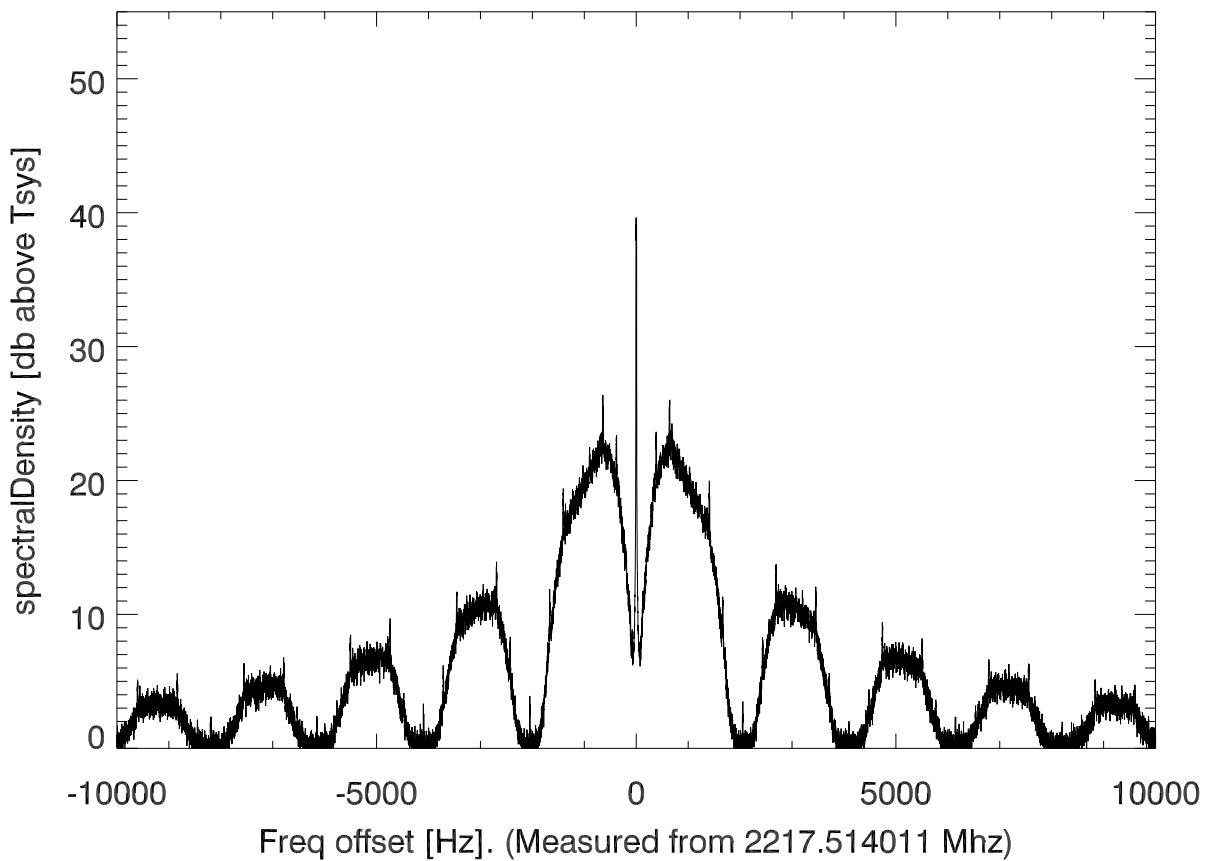

isee3 140615:202301 (UTC). overplot spectra from 66 sec run. PoIA

PoIB

isee3 140615:202301 (UTC) spectra after doppler correction. PoIA

isee3 140615:202301 (UTC) spectra after doppler correction. PoIB