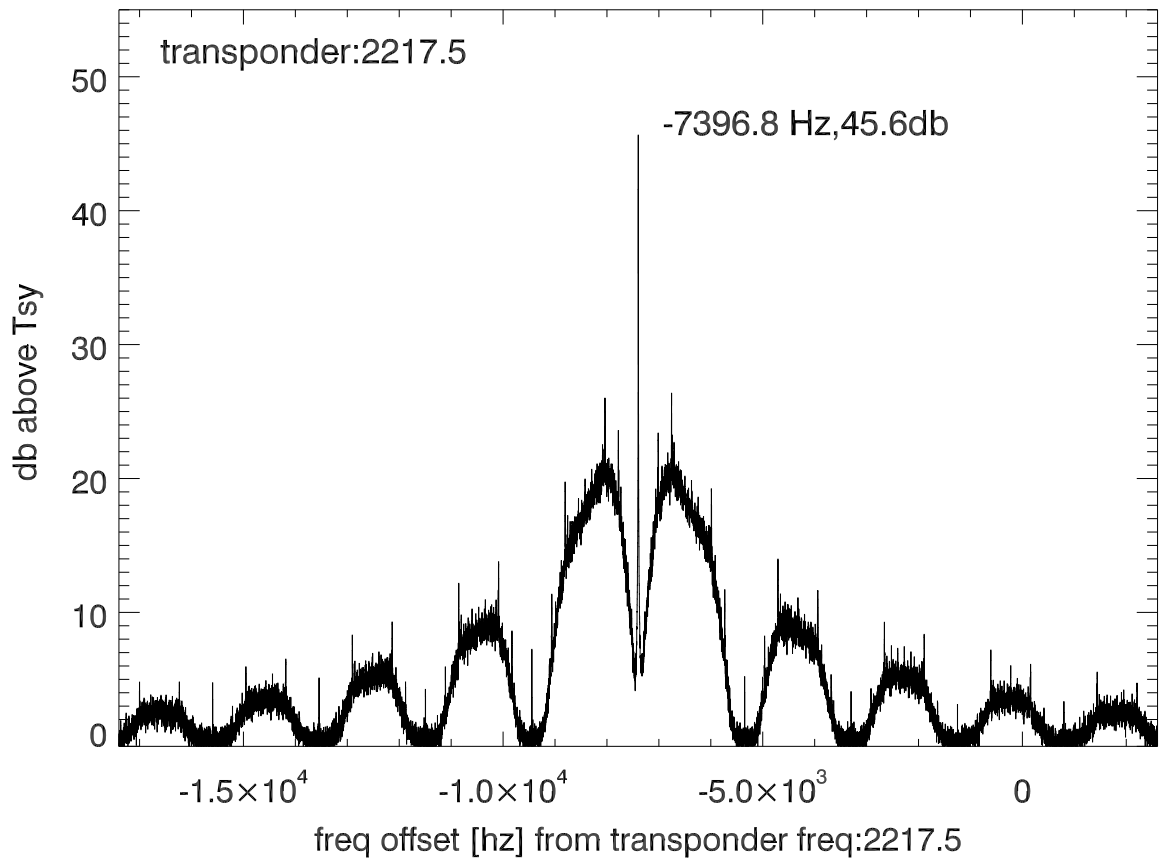

isee3 140615:202301 (UTC). overplot spectra from 66 sec run. PoIA

PoIB

isee3 140615:202301 (UTC) spectra after doppler correction. PoIA

isee3 140615:202301 (UTC) spectra after doppler correction. PoIB