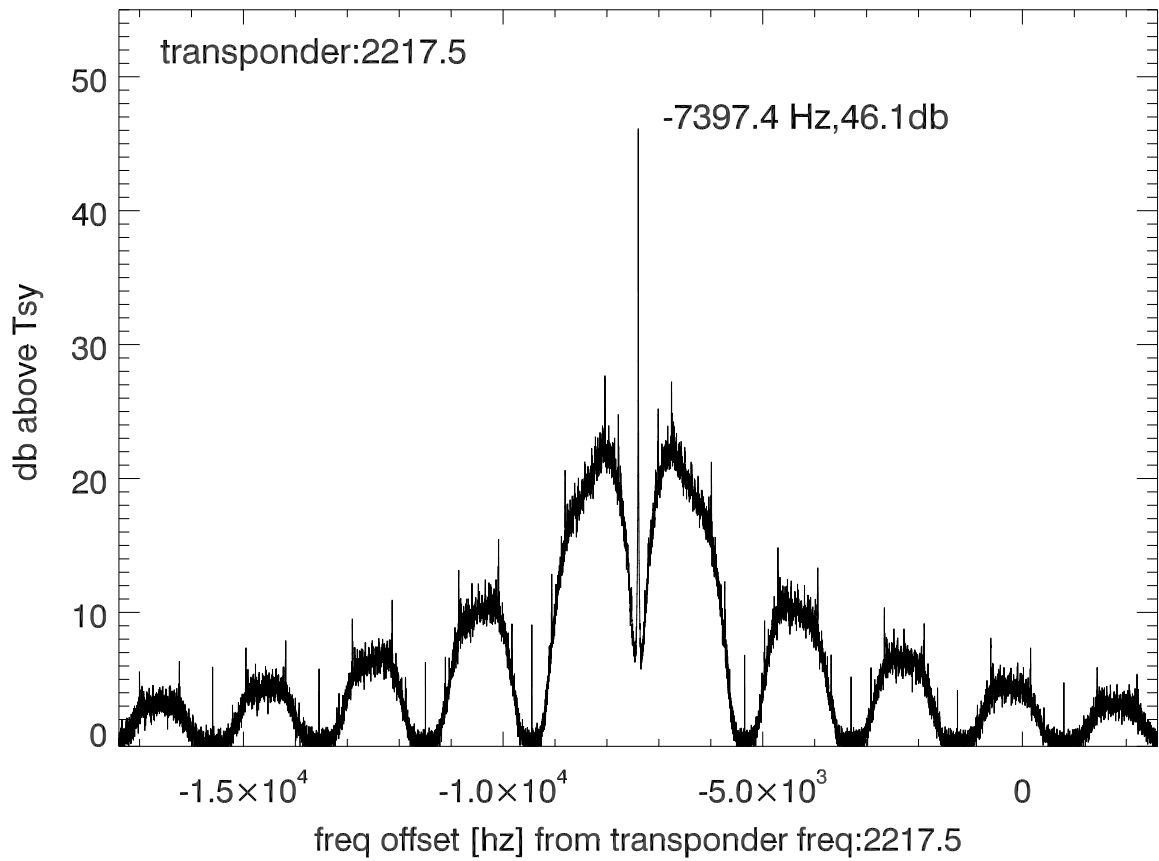

isee3 140615:200208 (UTC). overplot spectra from 79 sec run. PoIA

PoIB

isee3 140615:200208 (UTC) spectra after doppler correction. PolA

isee3 140615:200208 (UTC) spectra after doppler correction. PolB