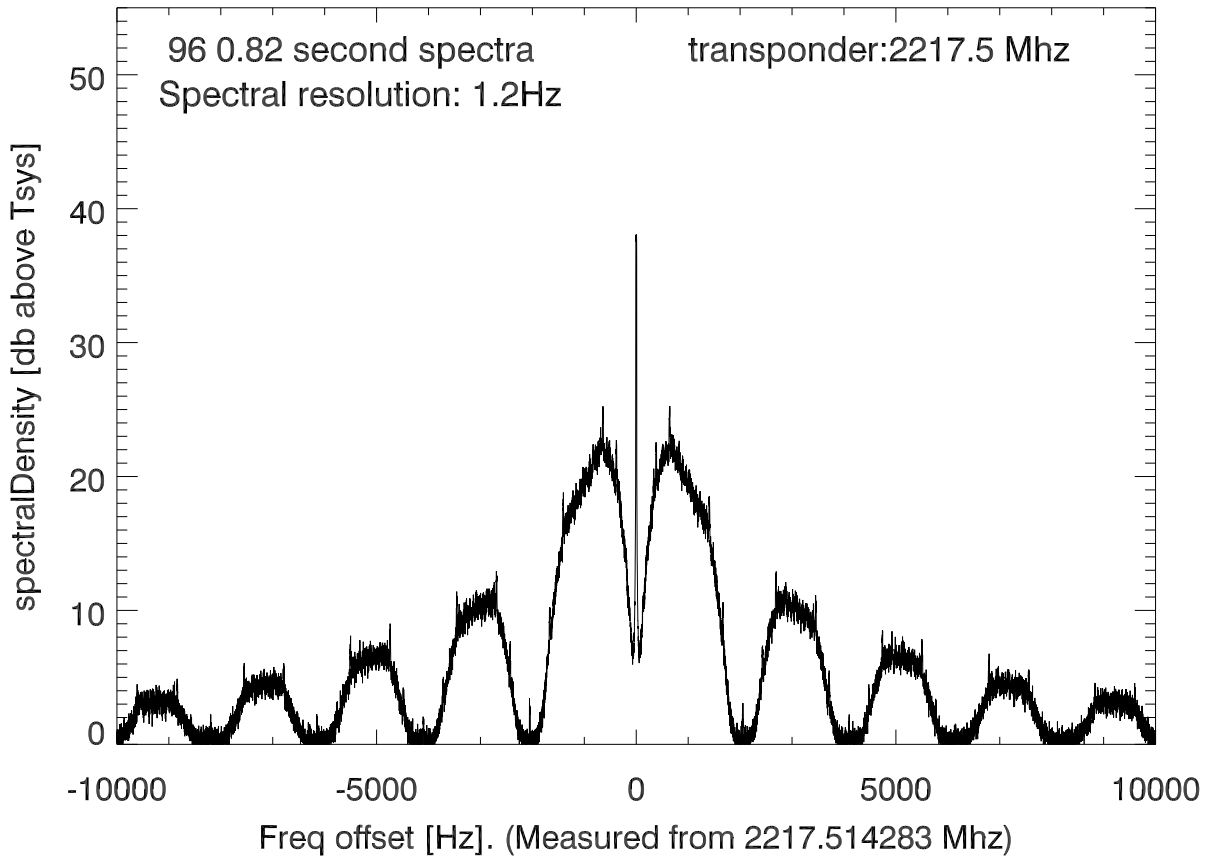

isee3 140615:200208 (UTC). overplot spectra from 79 sec run. PoIA

PoIB

isee3 140615:200208 (UTC) spectra after doppler correction. PolA

isee3 140615:200208 (UTC) spectra after doppler correction. PolB