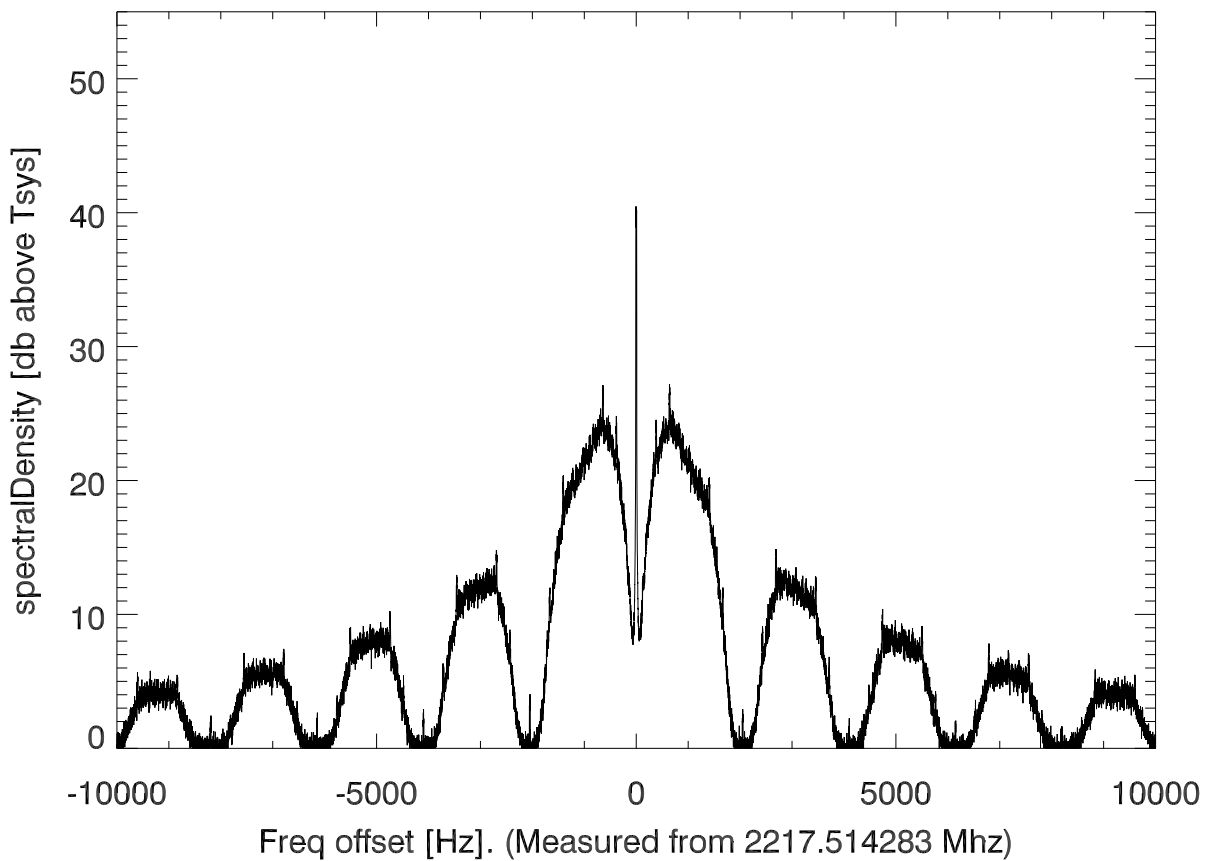

isee3 140615:200208 (UTC). overplot spectra from 79 sec run. PoIA

PoIB

isee3 140615:200208 (UTC) spectra after doppler correction. PolA

isee3 140615:200208 (UTC) spectra after doppler correction. PolB