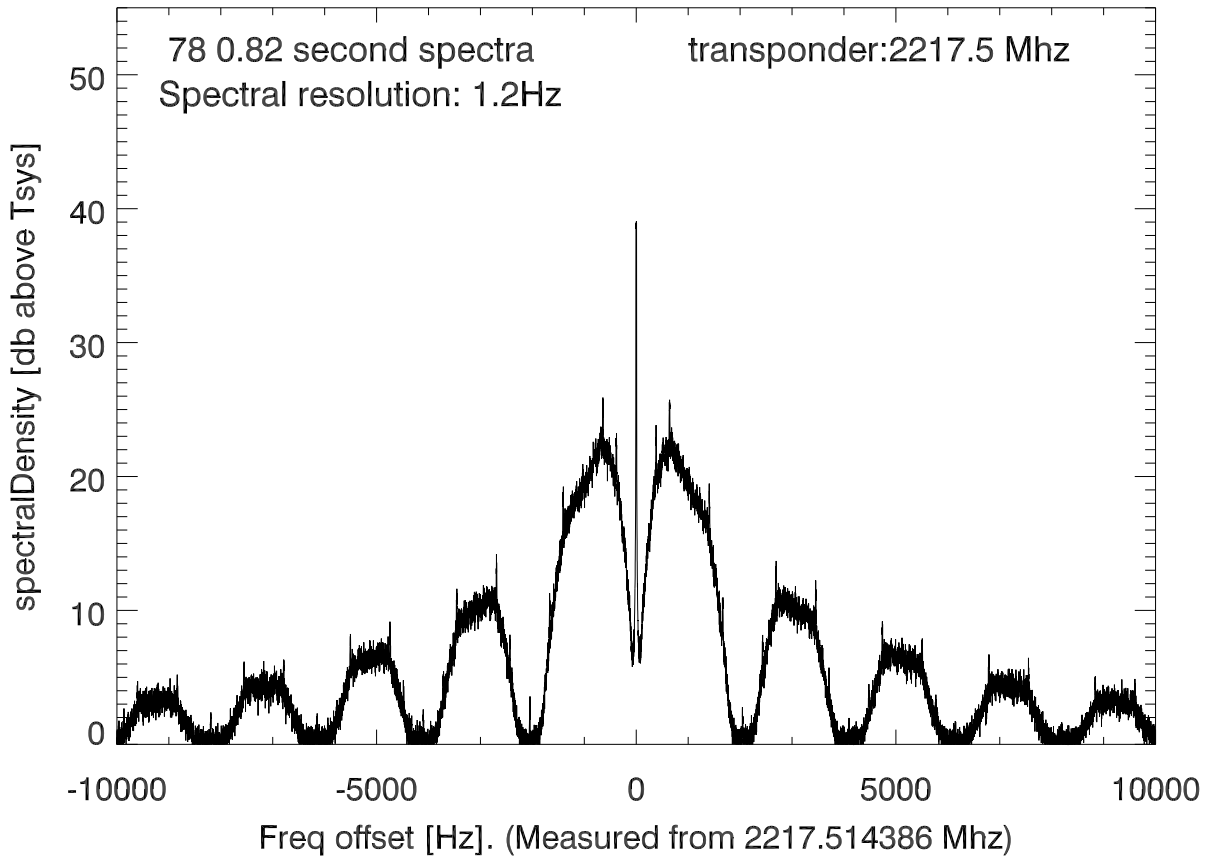

isee3 140615:195434 (UTC). overplot spectra from 64 sec run. PoIA

isee3 140615:195434 (UTC) spectra after doppler correction. PolA

isee3 140615:195434 (UTC) spectra after doppler correction. PolB