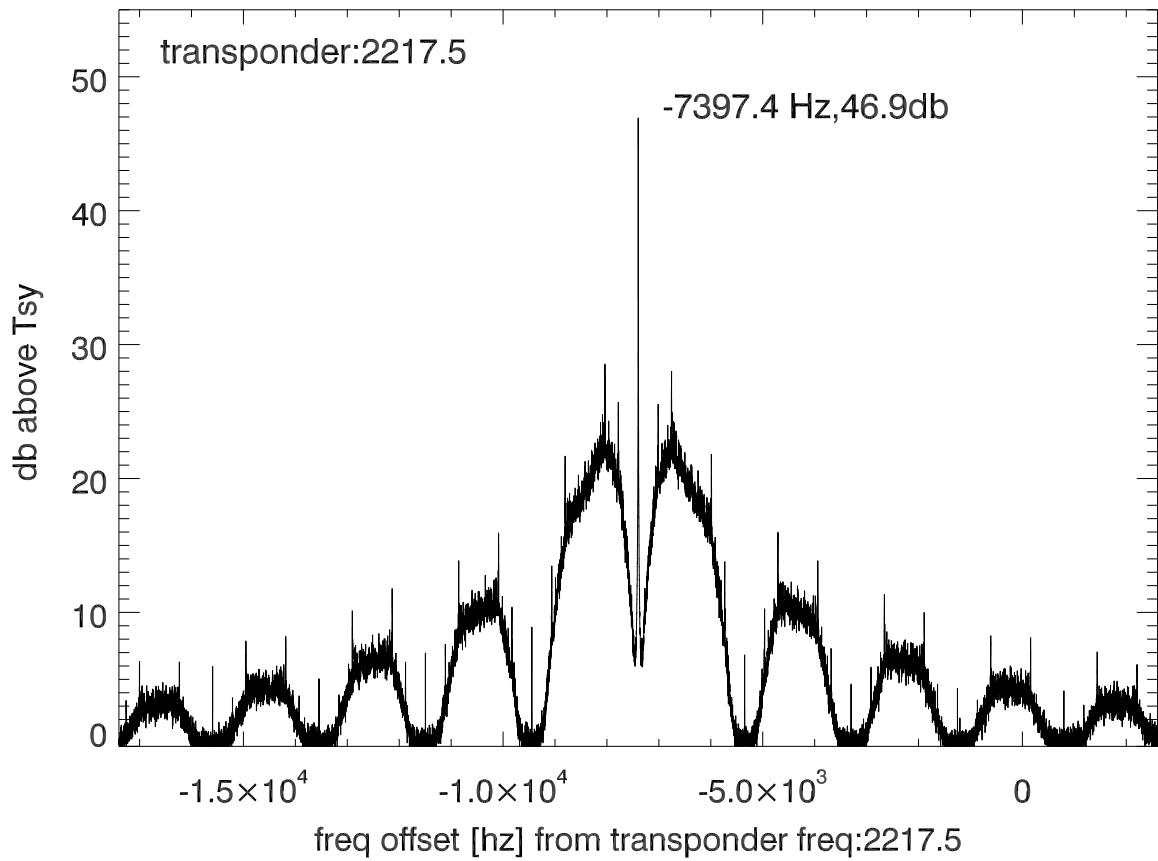

isee3 140615:195434 (UTC). overplot spectra from 64 sec run. PoIA

isee3 140615:195434 (UTC) spectra after doppler correction. PolA

isee3 140615:195434 (UTC) spectra after doppler correction. PolB