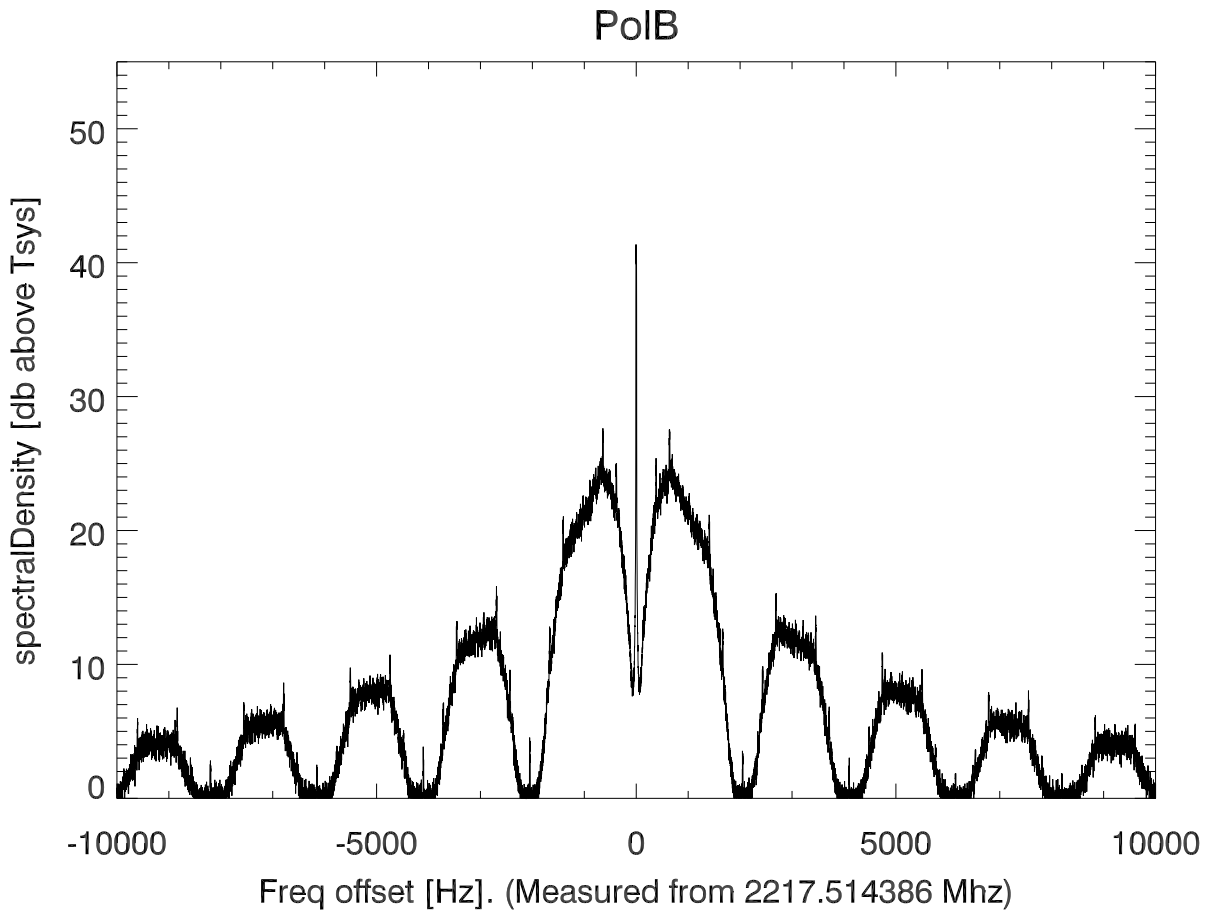

isee3 140615:195434 (UTC). overplot spectra from 64 sec run. PoIA

isee3 140615:195434 (UTC) spectra after doppler correction. PolA

isee3 140615:195434 (UTC) spectra after doppler correction. PolB