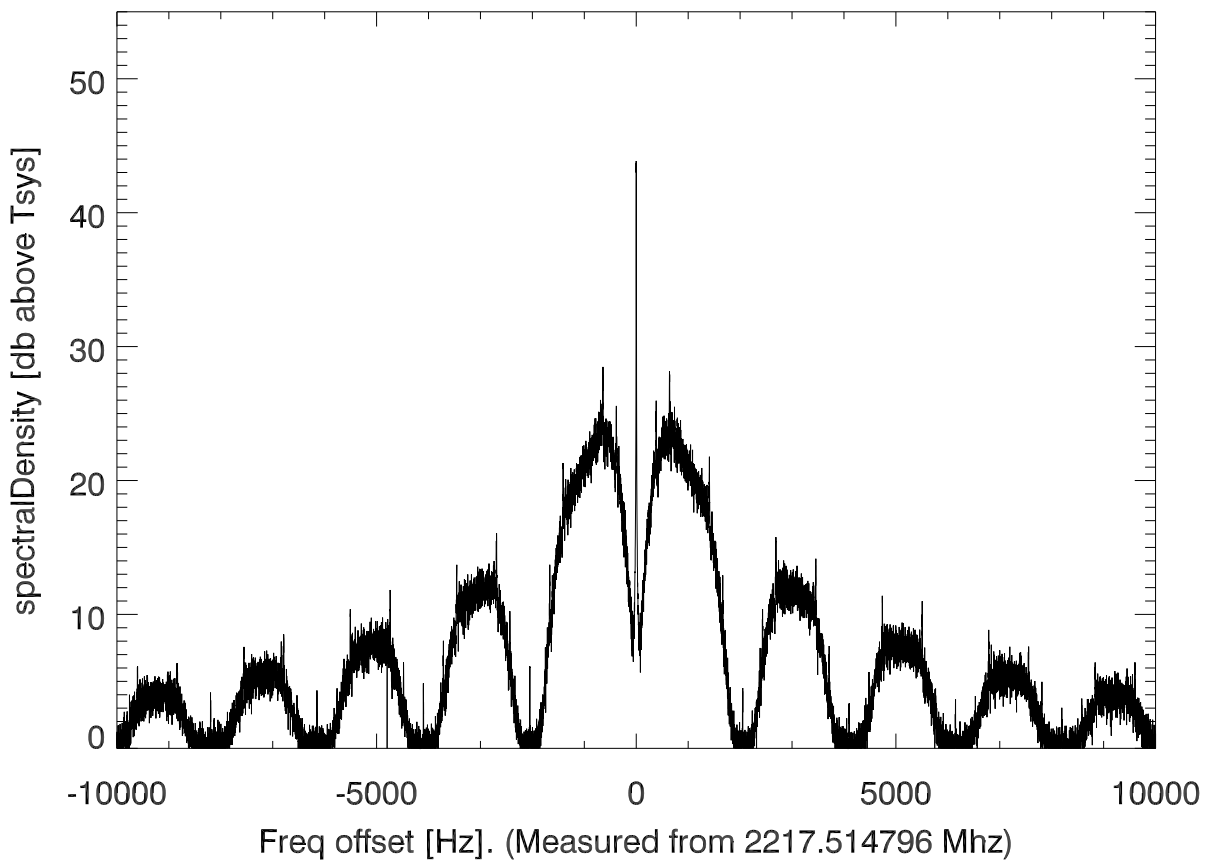

isee3 140615:192426 (UTC). overplot spectra from 29 sec run. PoIA

PoIB

isee3 140615:192426 (UTC) spectra after doppler correction. PoIA

isee3 140615:192426 (UTC) spectra after doppler correction. PoIB