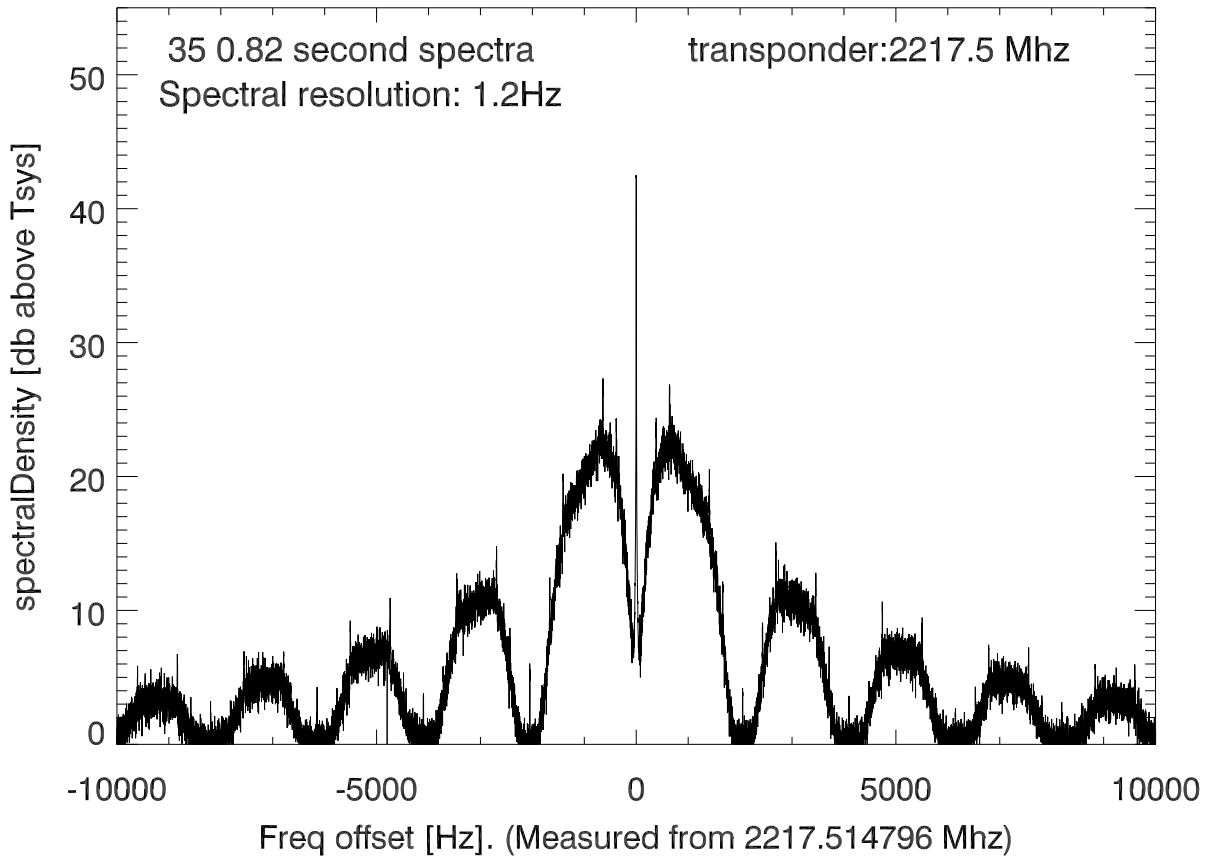

isee3 140615:192426 (UTC). overplot spectra from 29 sec run. PoIA

PoIB

isee3 140615:192426 (UTC) spectra after doppler correction. PoIA

isee3 140615:192426 (UTC) spectra after doppler correction. PoIB