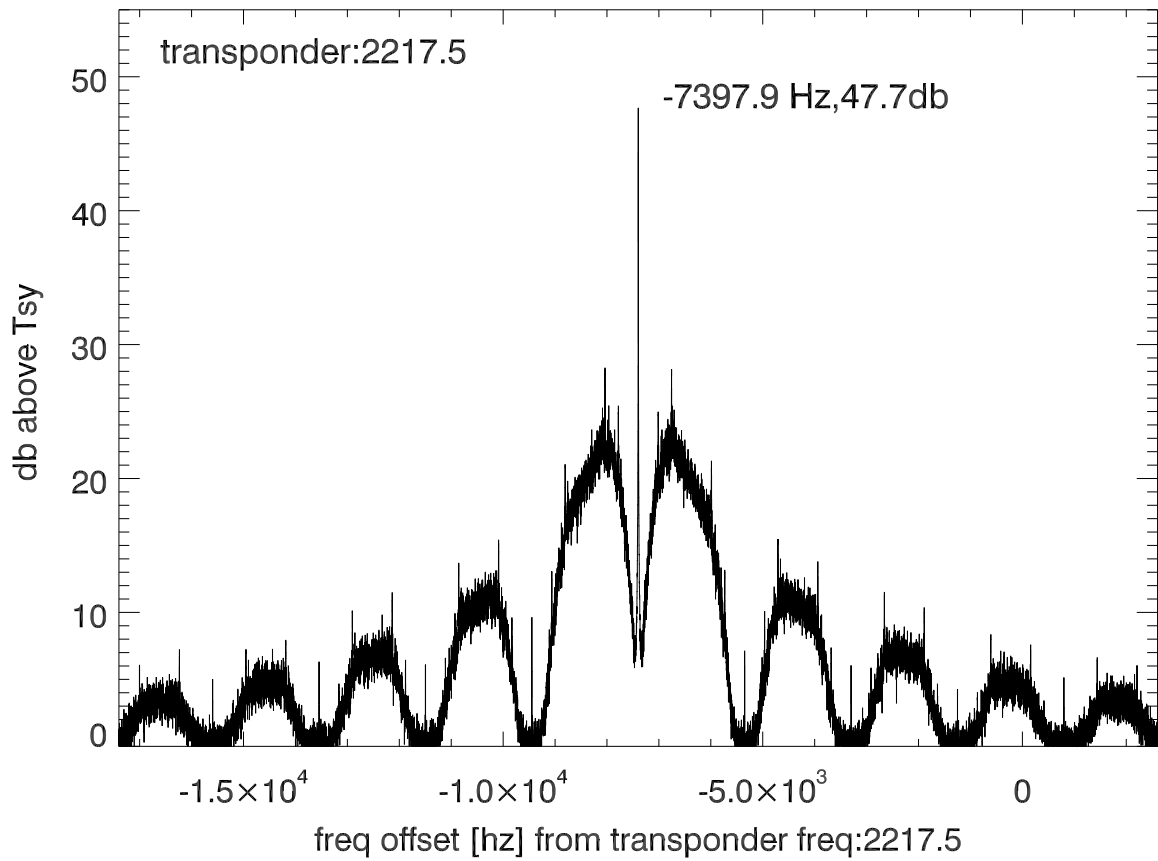

isee3 140615:192426 (UTC). overplot spectra from 29 sec run. PoIA

PoIB

isee3 140615:192426 (UTC) spectra after doppler correction. PoIA

isee3 140615:192426 (UTC) spectra after doppler correction. PoIB