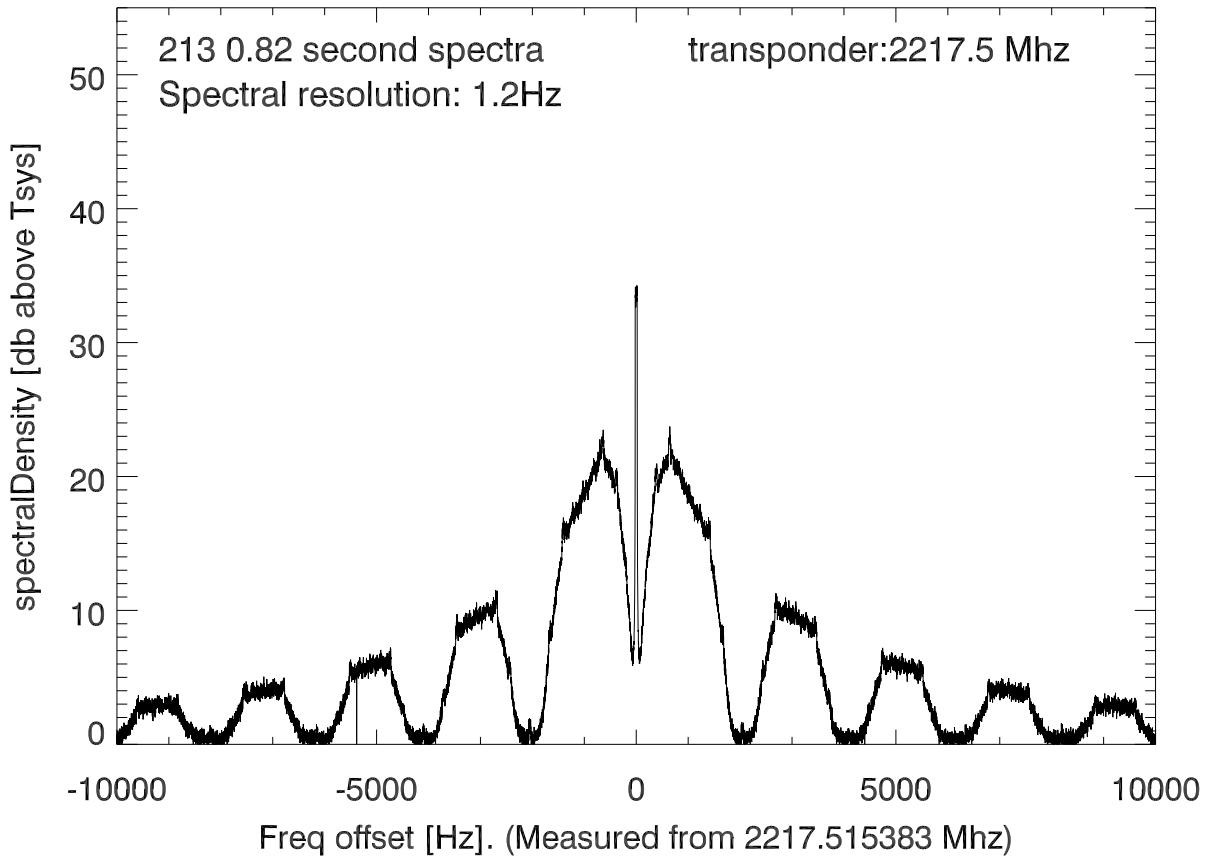

isee3 140615:184004 (UTC). overplot spectra from 174 sec run. PoIA

PoIB

isee3 140615:184004 (UTC) spectra after doppler correction. PoIA

isee3 140615:184004 (UTC) spectra after doppler correction. PoIB