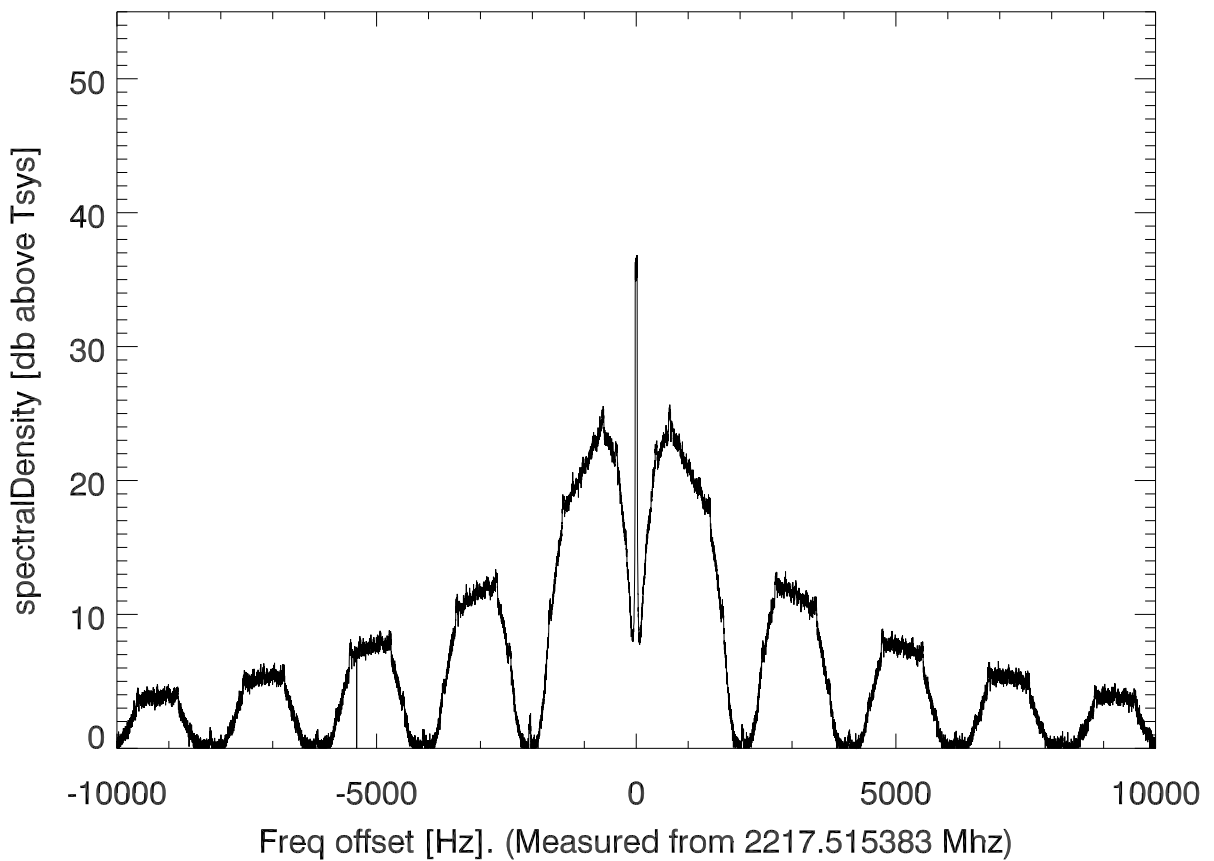

isee3 140615:184004 (UTC). overplot spectra from 174 sec run. PoIA

PoIB

isee3 140615:184004 (UTC) spectra after doppler correction. PoIA

isee3 140615:184004 (UTC) spectra after doppler correction. PoIB