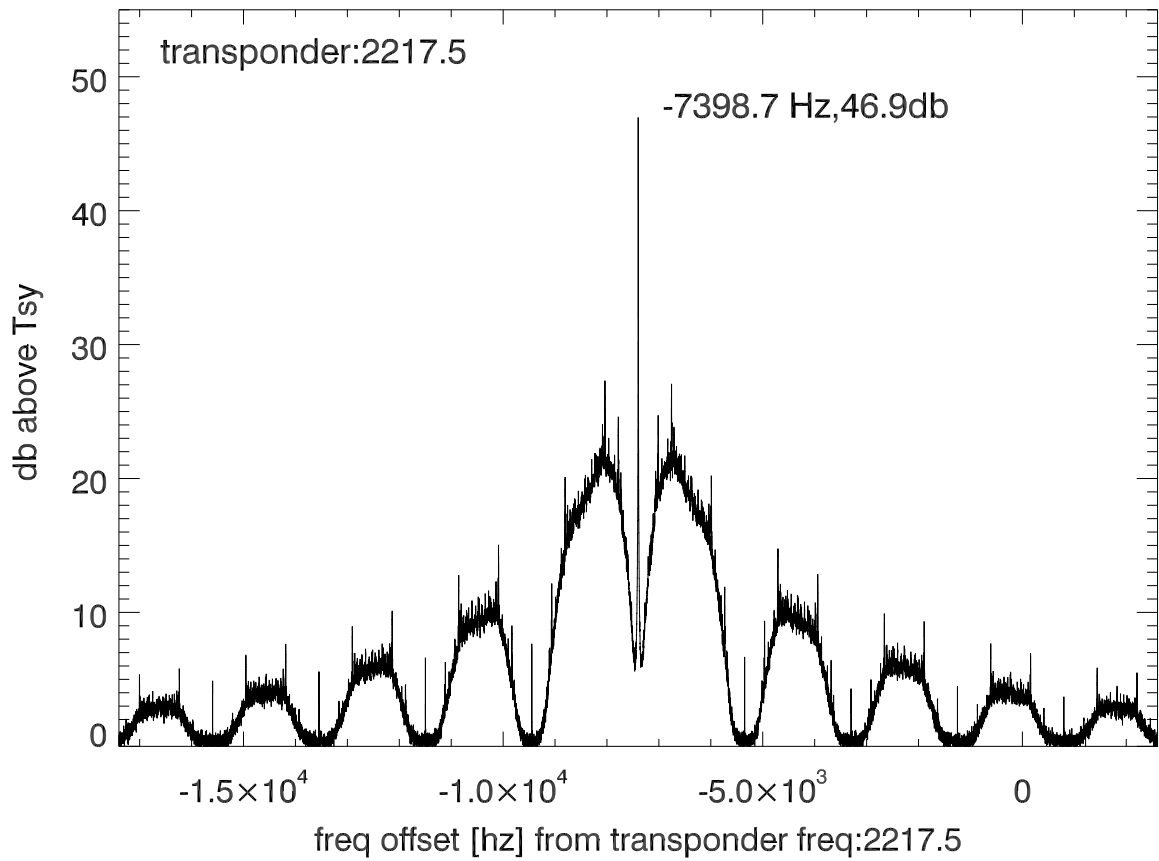

isee3 140615:184004 (UTC). overplot spectra from 174 sec run. PoIA

PoIB

isee3 140615:184004 (UTC) spectra after doppler correction. PoIA

isee3 140615:184004 (UTC) spectra after doppler correction. PoIB