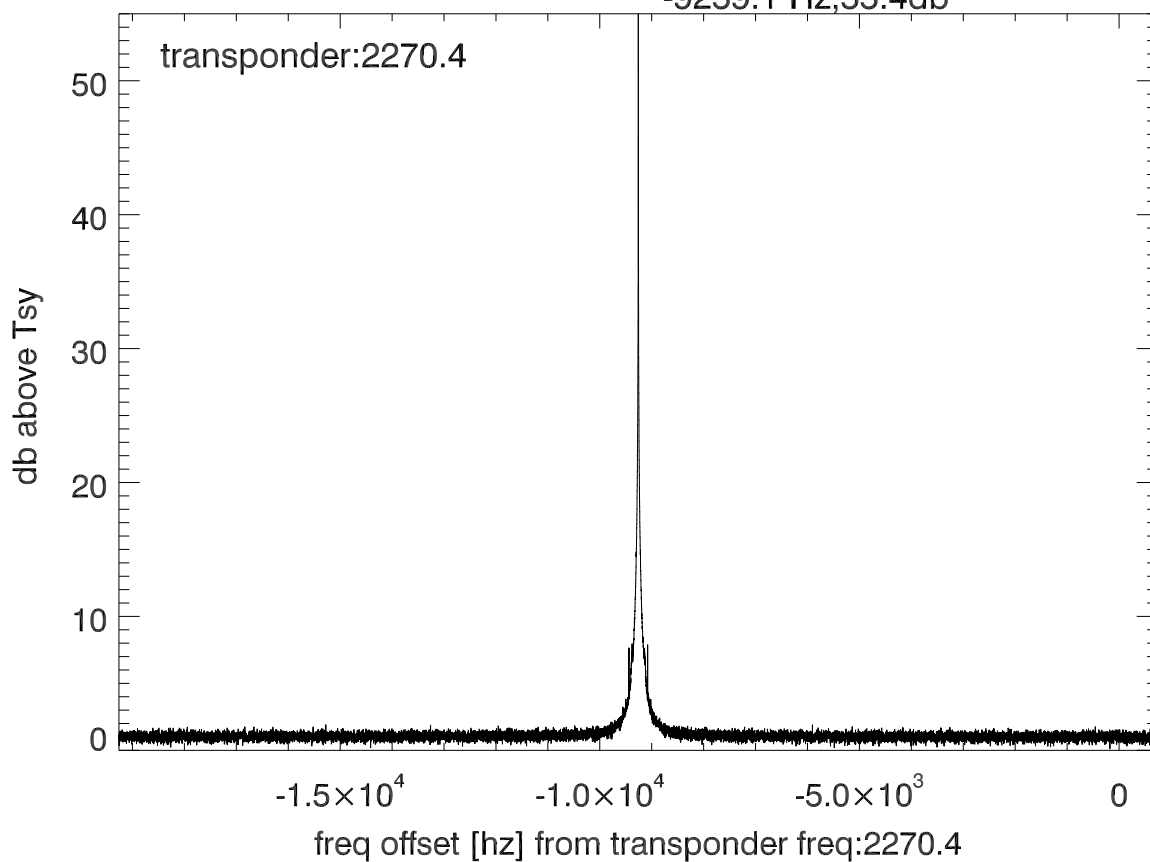

isee3 140613:201909 (UTC). overplot spectra from 320 sec run. PoIA

isee3 140613:201909 (UTC) spectra after doppler correction. PolA

isee3 140613:201909 (UTC) spectra after doppler correction. PolB