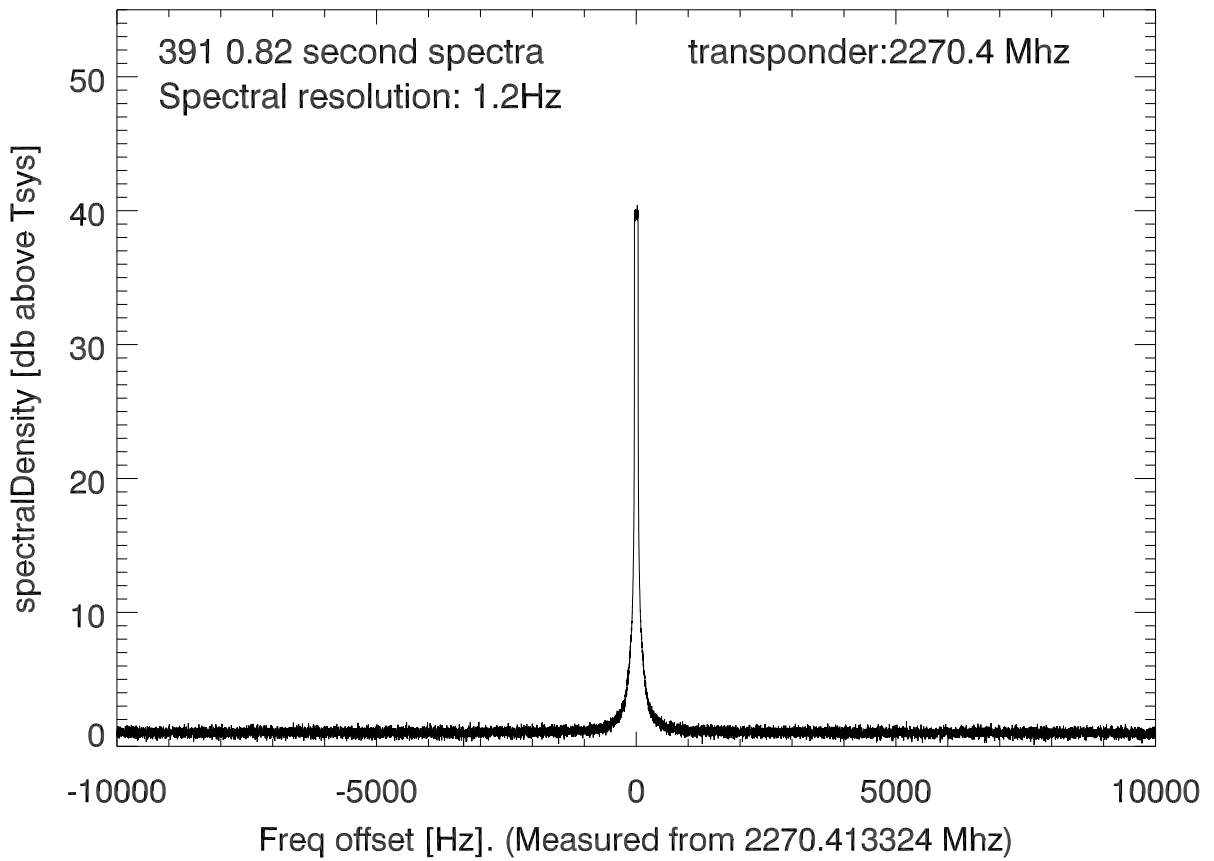

isee3 140613:201909 (UTC). overplot spectra from 320 sec run. PoIA

isee3 140613:201909 (UTC) spectra after doppler correction. PolA

isee3 140613:201909 (UTC) spectra after doppler correction. PolB