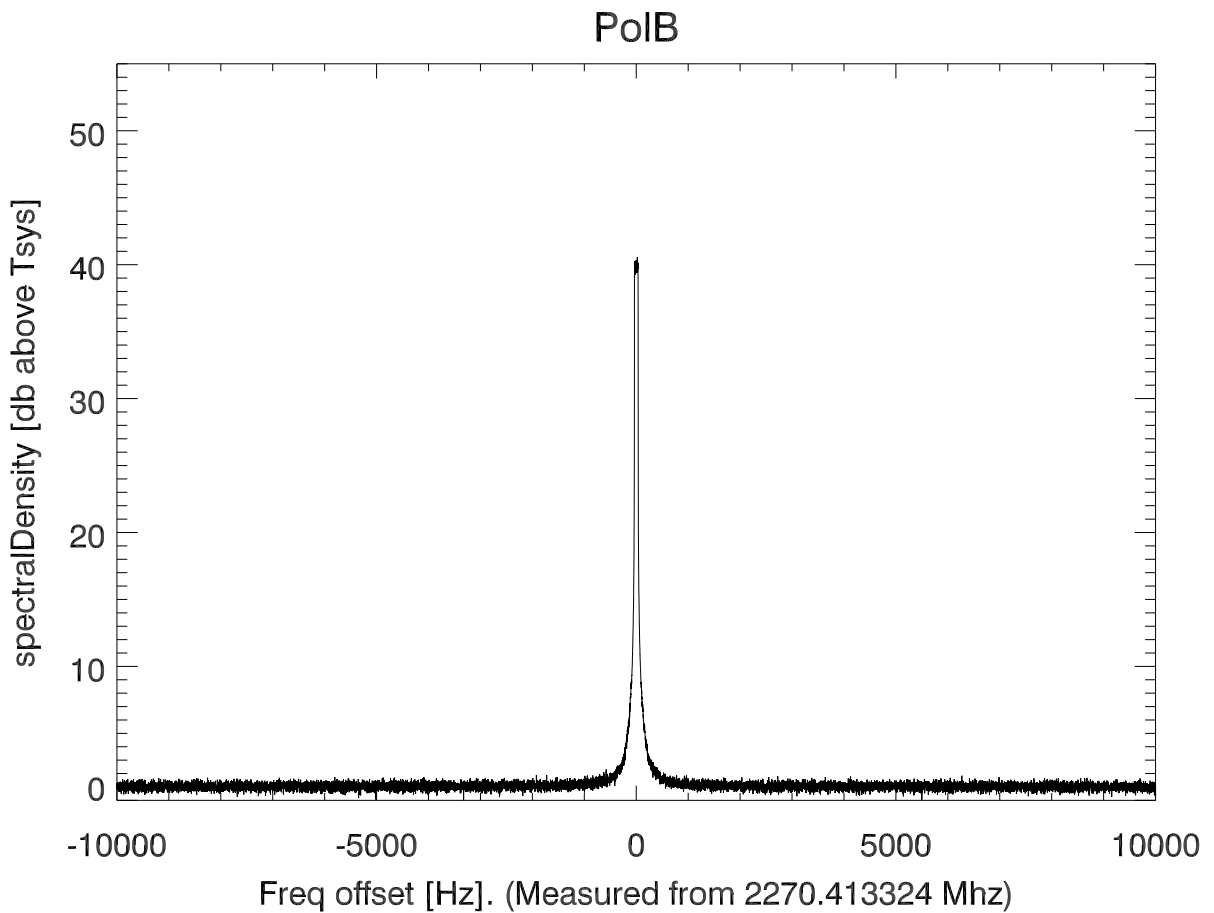

isee3 140613:201909 (UTC). overplot spectra from 320 sec run. PoIA

isee3 140613:201909 (UTC) spectra after doppler correction. PolA

isee3 140613:201909 (UTC) spectra after doppler correction. PolB