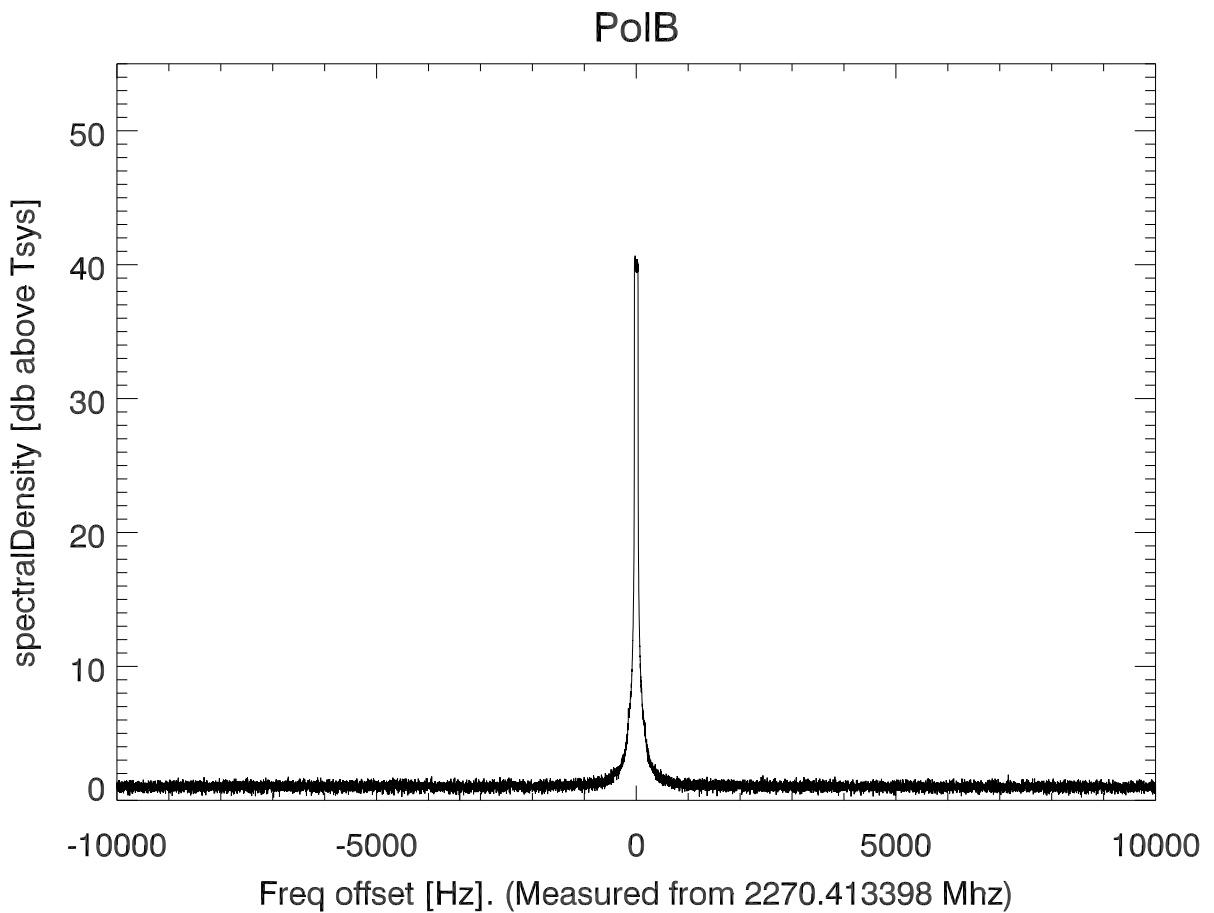

isee3 140613:201339 (UTC). overplot spectra from 320 sec run. PoIA

isee3 140613:201339 (UTC) spectra after doppler correction. PolA

isee3 140613:201339 (UTC) spectra after doppler correction. PolB