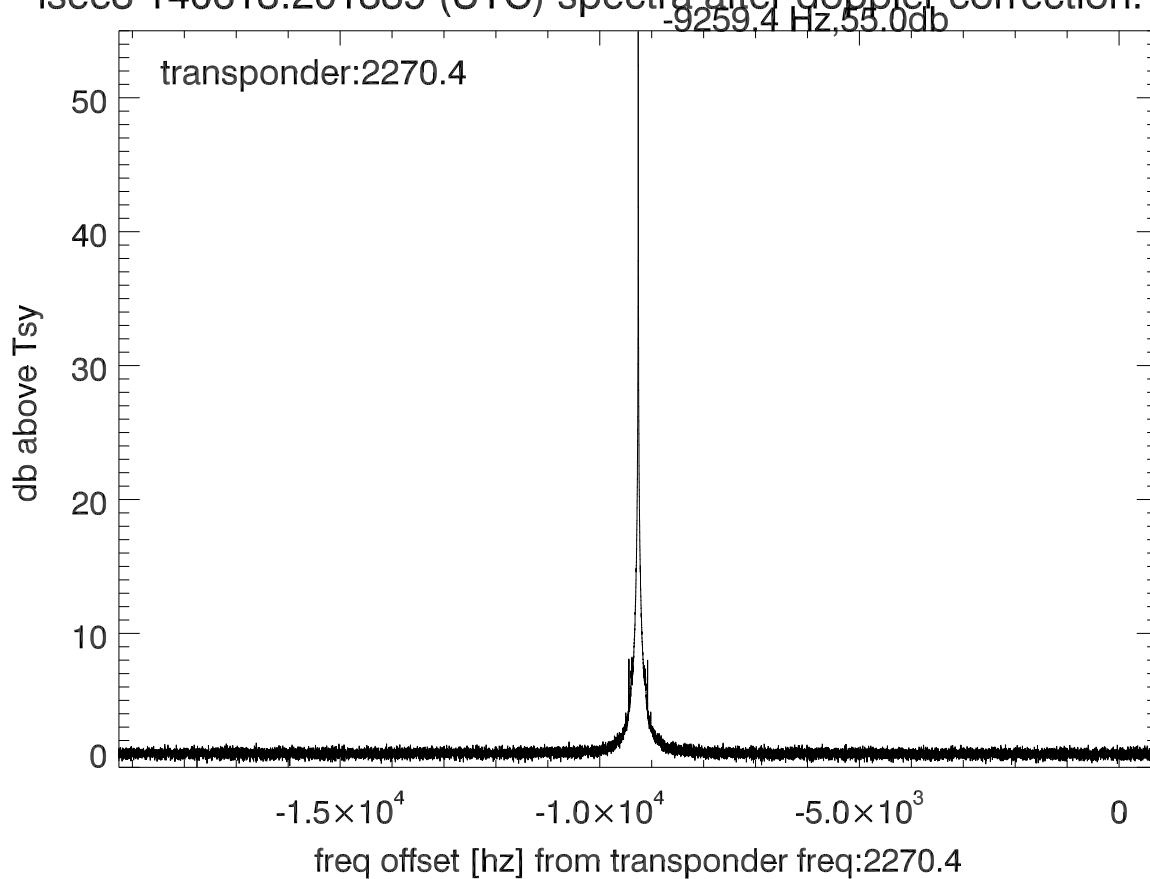

isee3 140613:201339 (UTC). overplot spectra from 320 sec run. PoIA

isee3 140613:201339 (UTC) spectra after doppler correction. PolA

isee3 140613:201339 (UTC) spectra after doppler correction. PolB