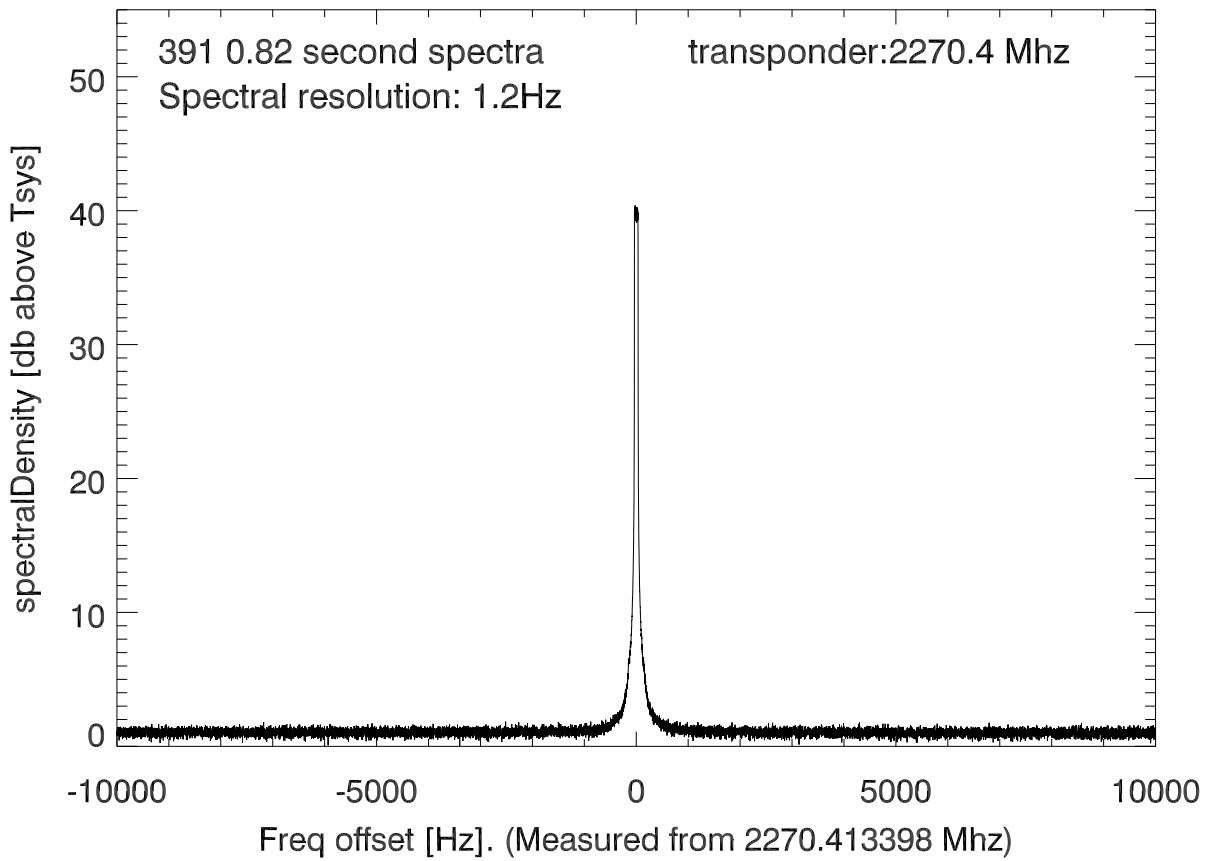

isee3 140613:201339 (UTC). overplot spectra from 320 sec run. PoIA

isee3 140613:201339 (UTC) spectra after doppler correction. PolA

isee3 140613:201339 (UTC) spectra after doppler correction. PolB