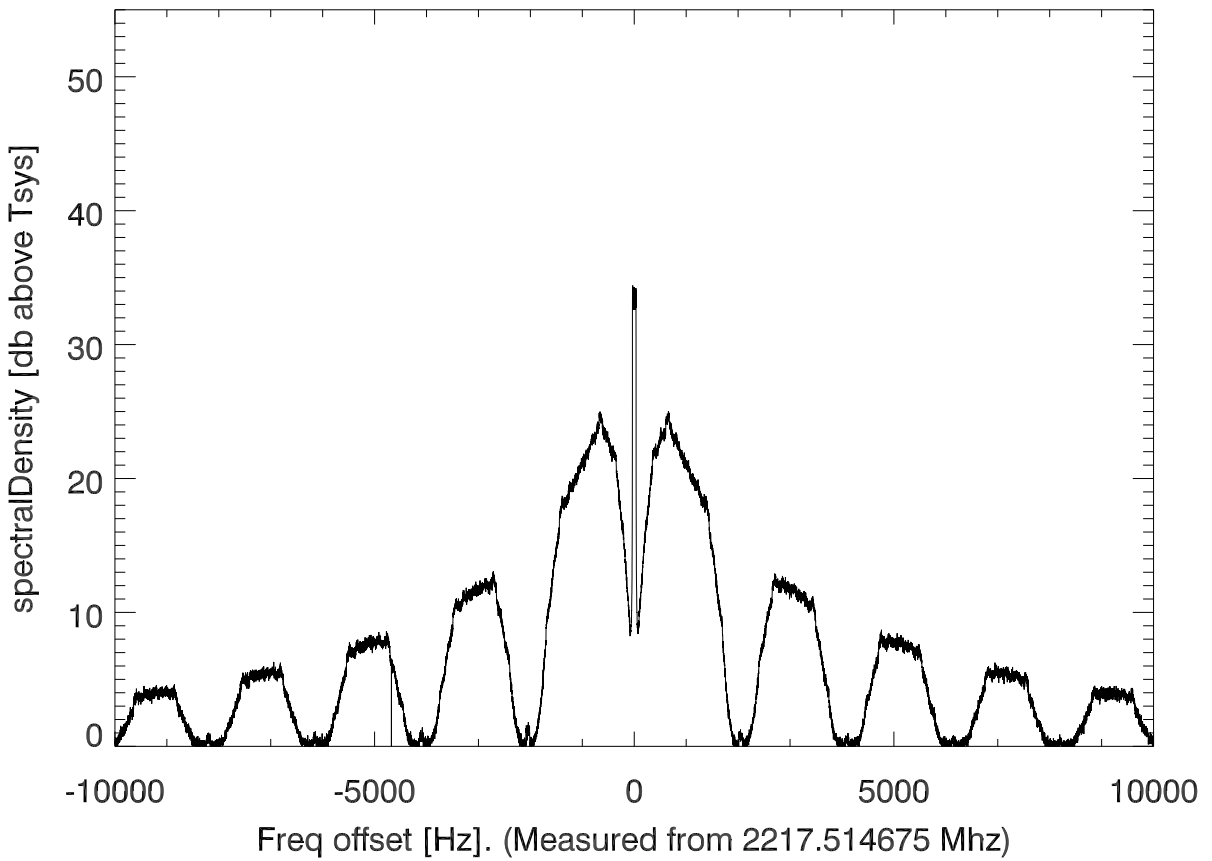

isee3 140613:201339 (UTC). overplot spectra from 320 sec run. PoIA

PoIB

isee3 140613:201339 (UTC) spectra after doppler correction. PoIA

isee3 140613:201339 (UTC) spectra after doppler correction. PoIB