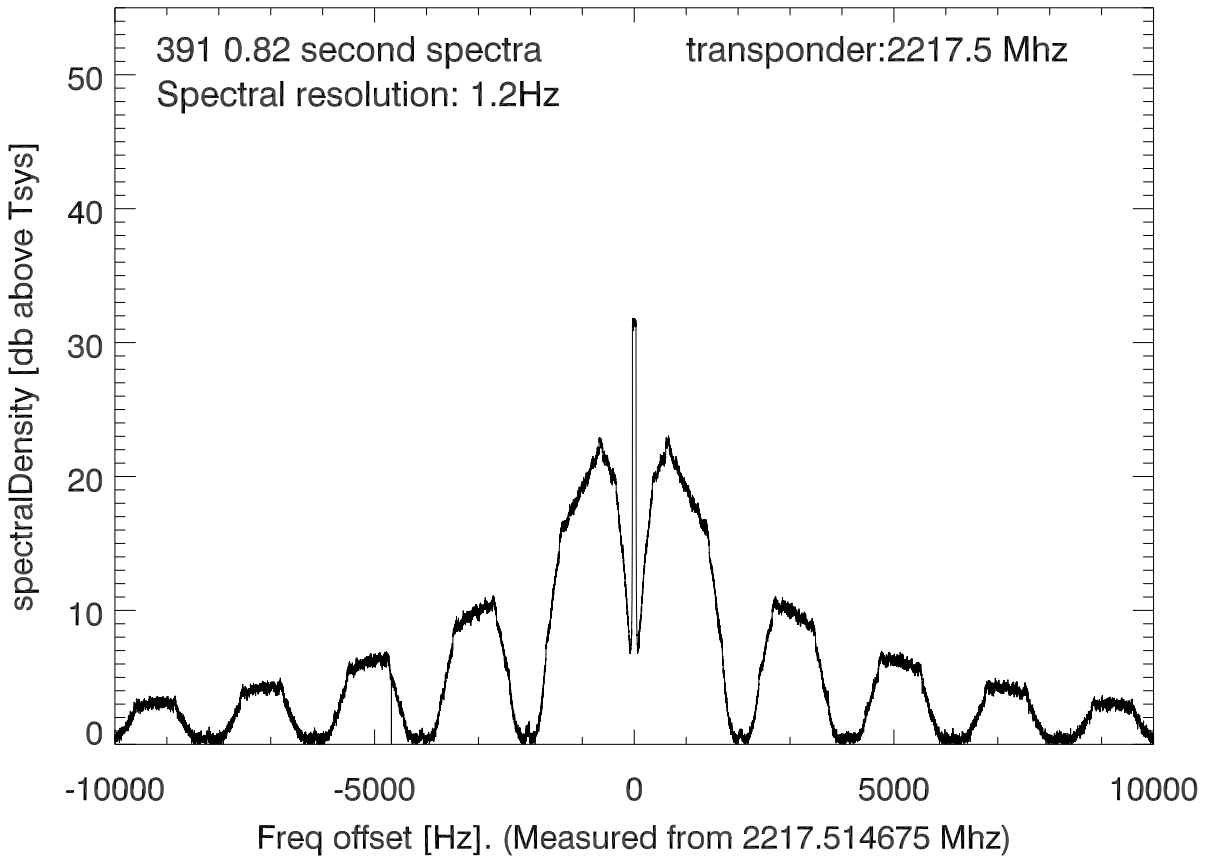

isee3 140613:201339 (UTC). overplot spectra from 320 sec run. PoIA

PoIB

isee3 140613:201339 (UTC) spectra after doppler correction. PoIA

isee3 140613:201339 (UTC) spectra after doppler correction. PoIB