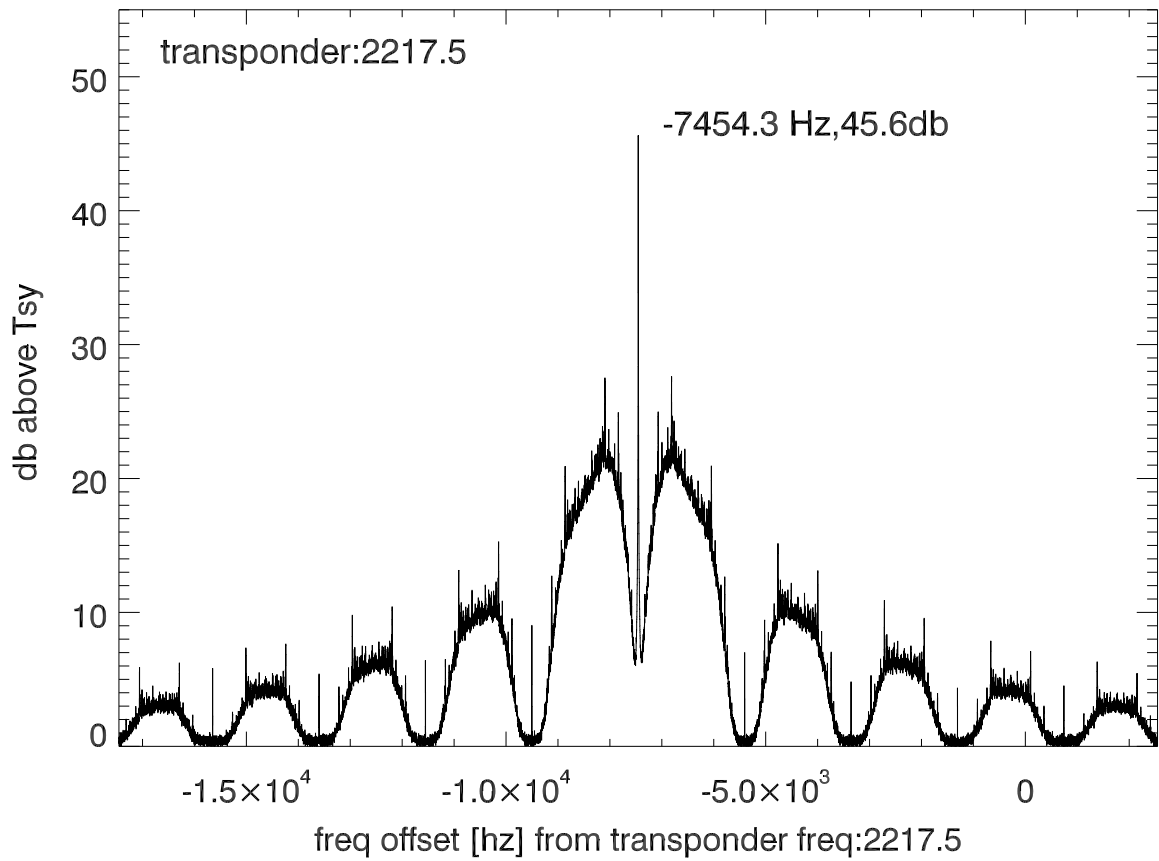

isee3 140613:201339 (UTC). overplot spectra from 320 sec run. PoIA

PoIB

isee3 140613:201339 (UTC) spectra after doppler correction. PoIA

isee3 140613:201339 (UTC) spectra after doppler correction. PoIB