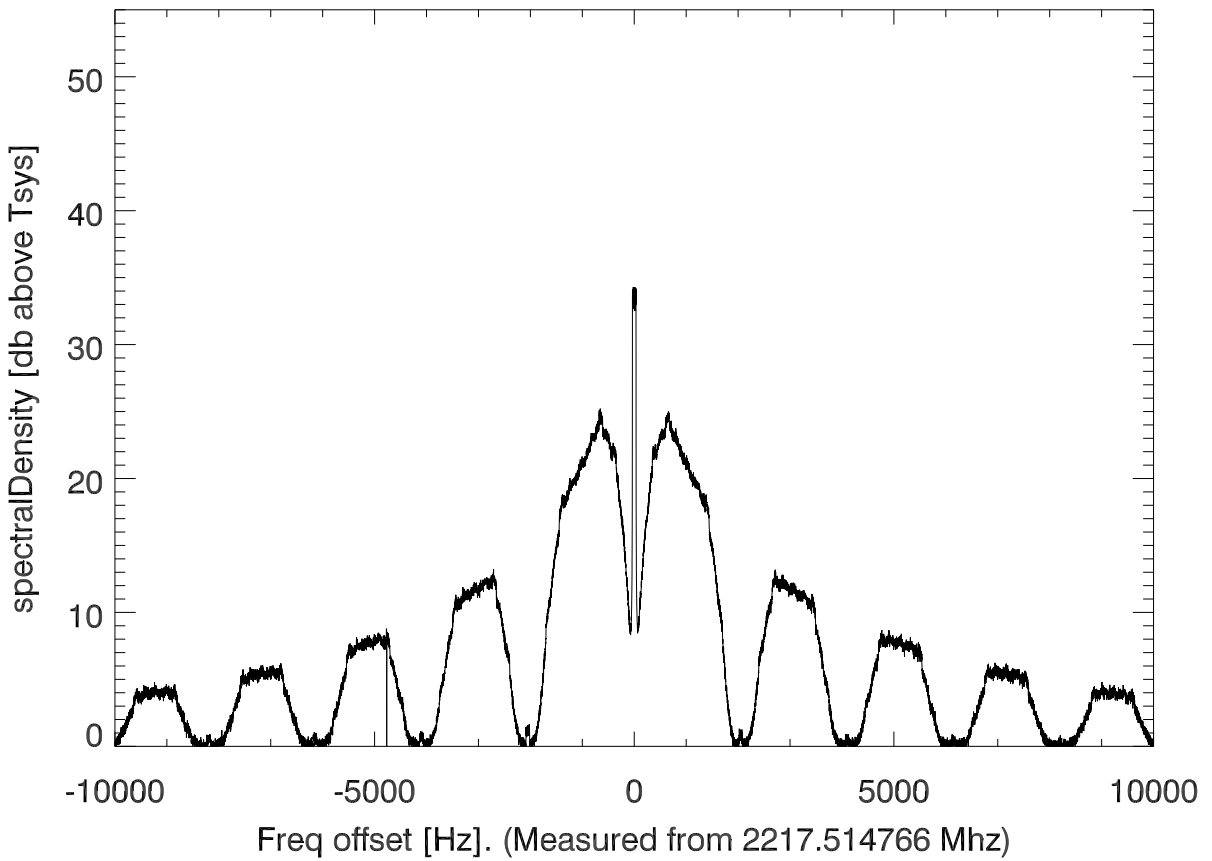

isee3 140613:200649 (UTC). overplot spectra from 320 sec run. PoIA

PoIB

isee3 140613:200649 (UTC) spectra after doppler correction. PoIA

isee3 140613:200649 (UTC) spectra after doppler correction. PoIB