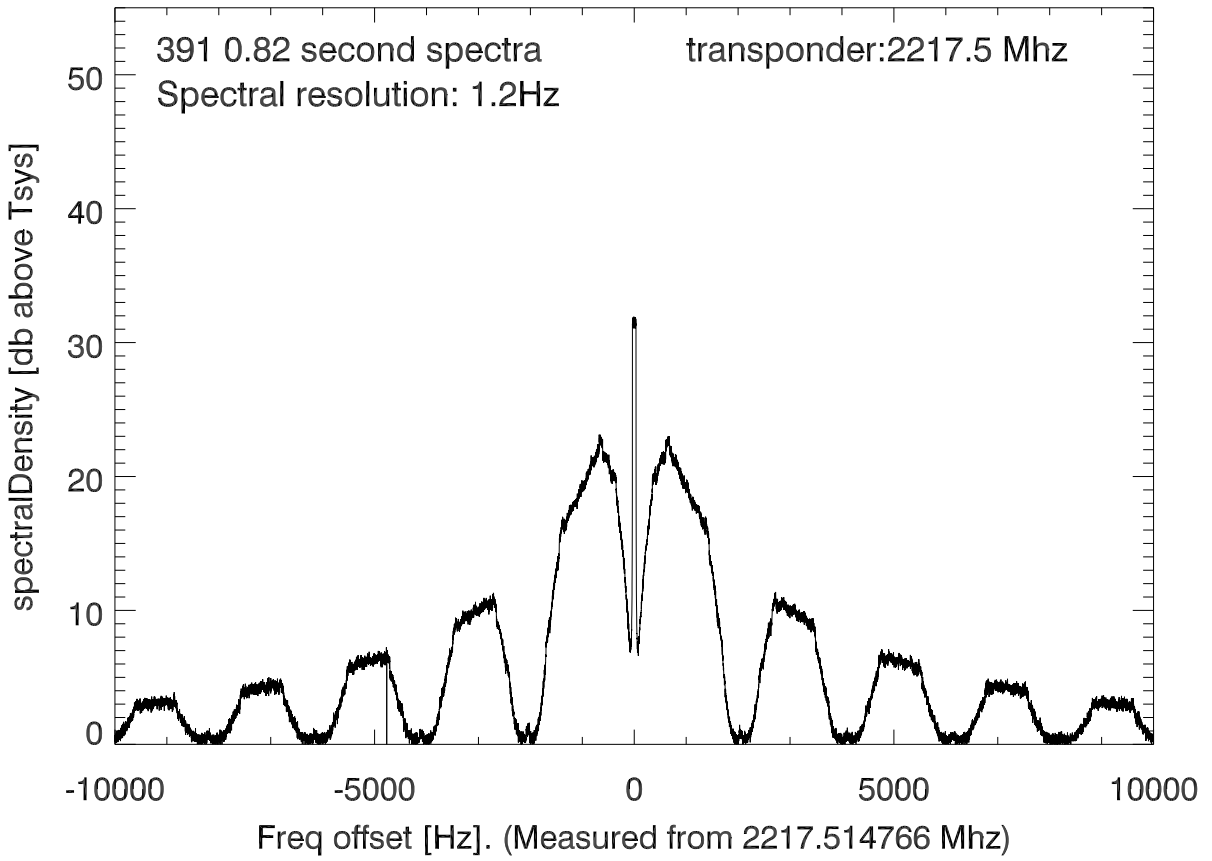

isee3 140613:200649 (UTC). overplot spectra from 320 sec run. PoIA

PoIB

isee3 140613:200649 (UTC) spectra after doppler correction. PoIA

isee3 140613:200649 (UTC) spectra after doppler correction. PoIB