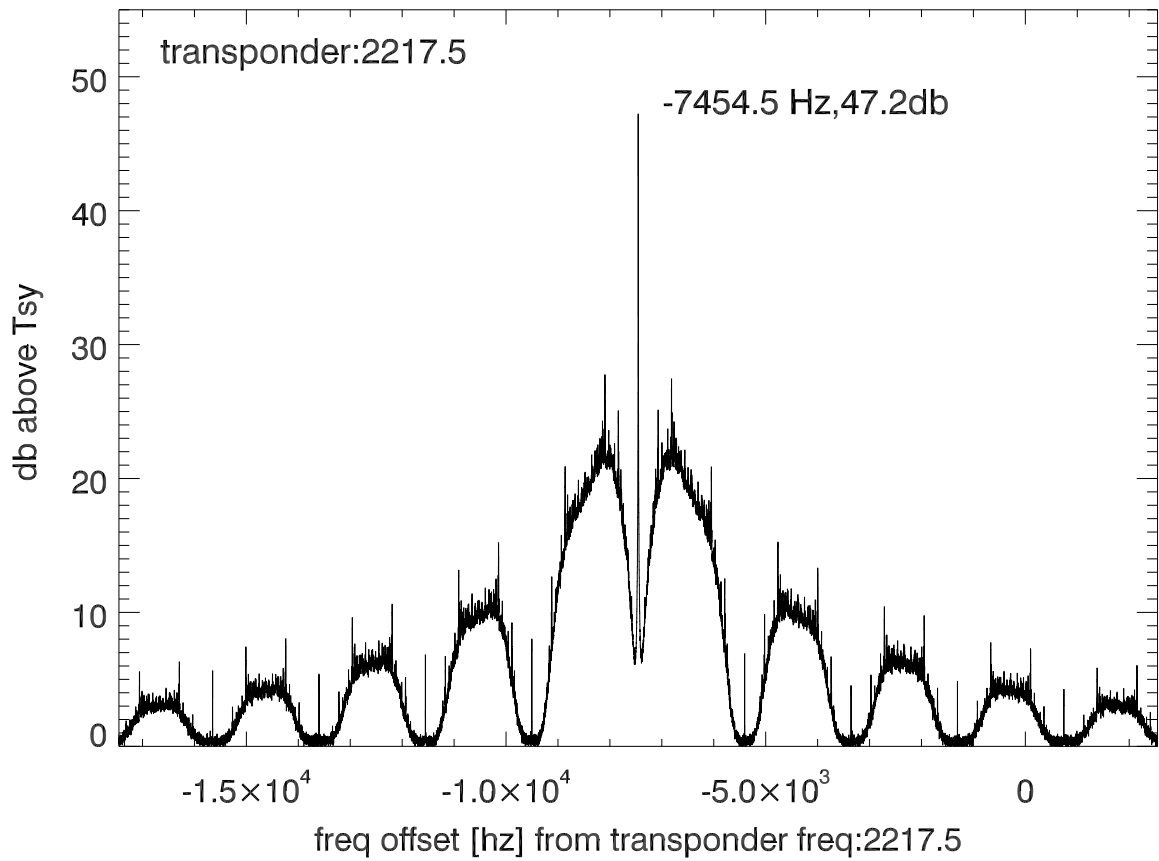

isee3 140613:200649 (UTC). overplot spectra from 320 sec run. PoIA

PoIB

isee3 140613:200649 (UTC) spectra after doppler correction. PoIA

isee3 140613:200649 (UTC) spectra after doppler correction. PoIB