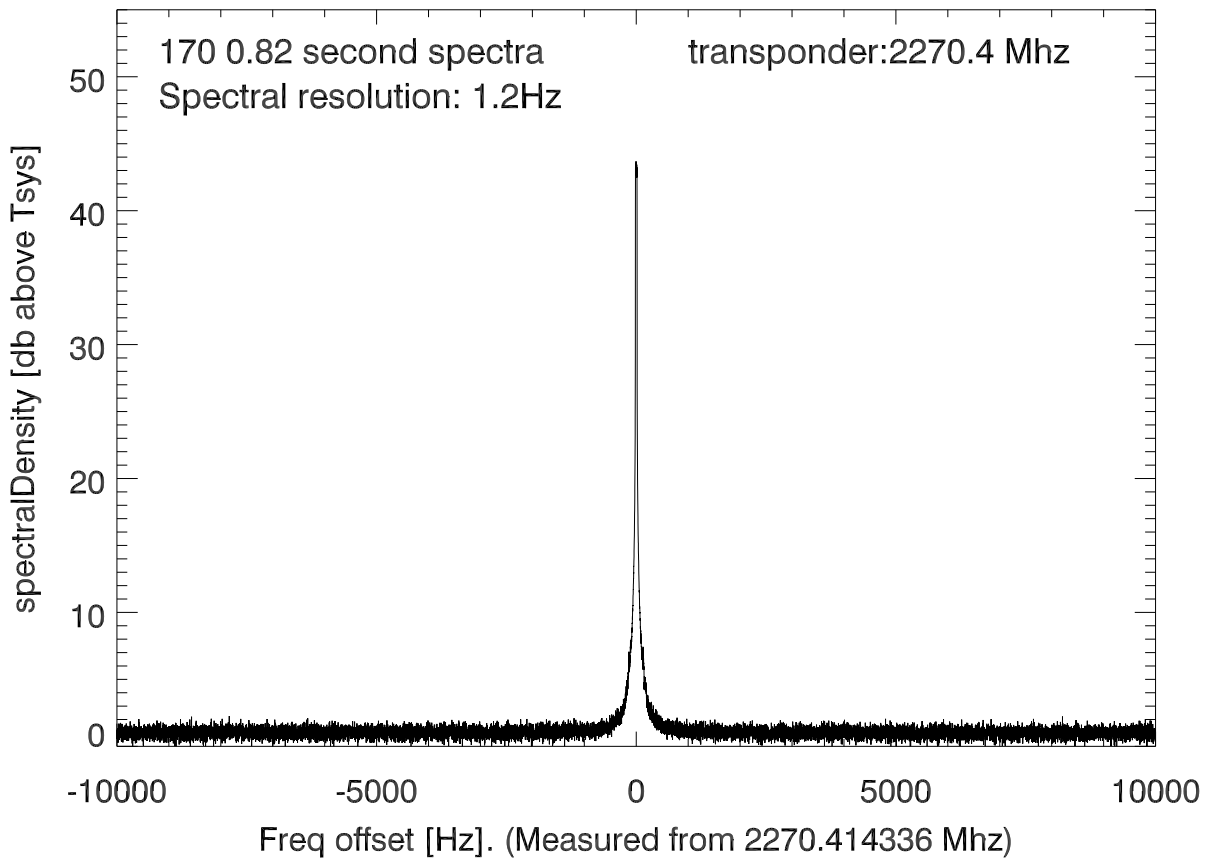

isee3 140610:200112 (UTC). overplot spectra from 139 sec run. PoIA

PoIB

isee3 140610:200112 (UTC) spectra after doppler correction. PoIA

isee3 140610:200112 (UTC) spectra after doppler correction. PoIB