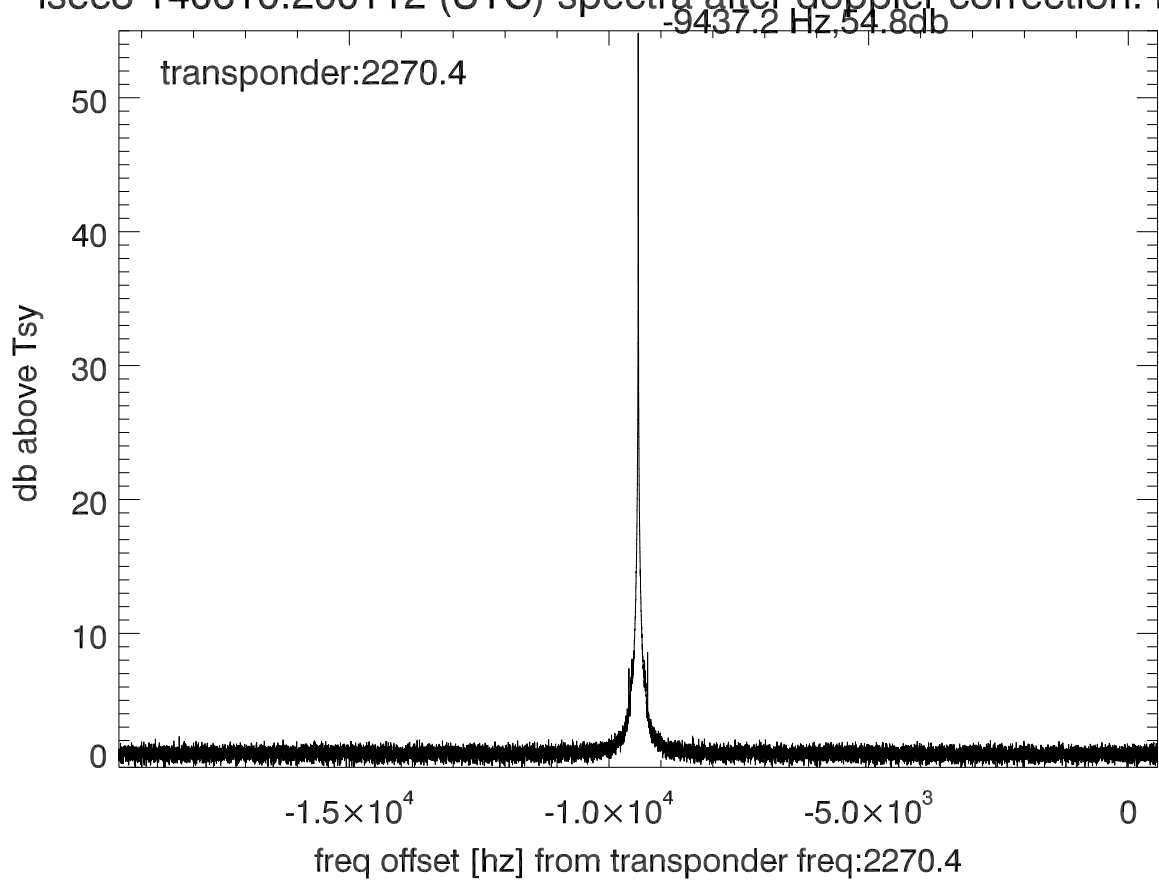

isee3 140610:200112 (UTC). overplot spectra from 139 sec run. PoIA

PoIB

isee3 140610:200112 (UTC) spectra after doppler correction. PoIA

isee3 140610:200112 (UTC) spectra after doppler correction. PoIB