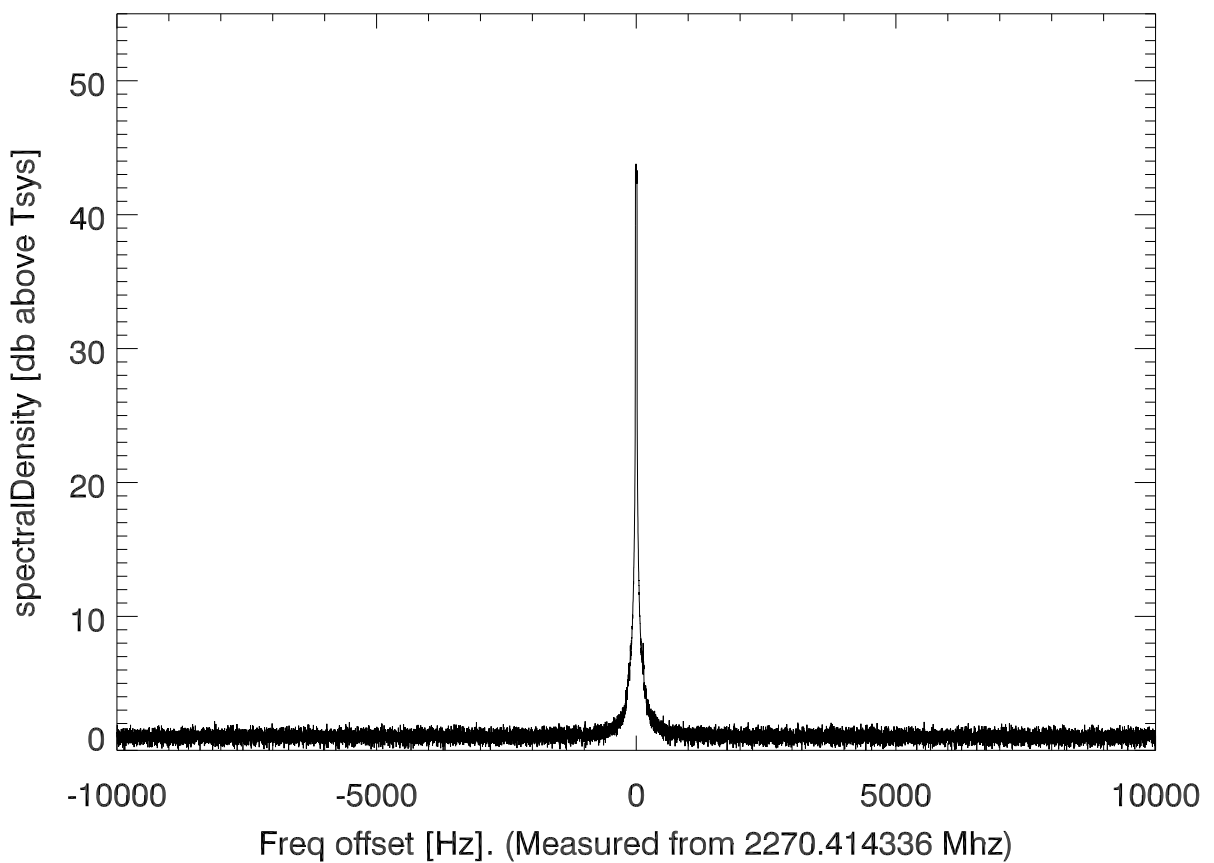

isee3 140610:200112 (UTC). overplot spectra from 139 sec run. PoIA

PoIB

isee3 140610:200112 (UTC) spectra after doppler correction. PoIA

isee3 140610:200112 (UTC) spectra after doppler correction. PoIB