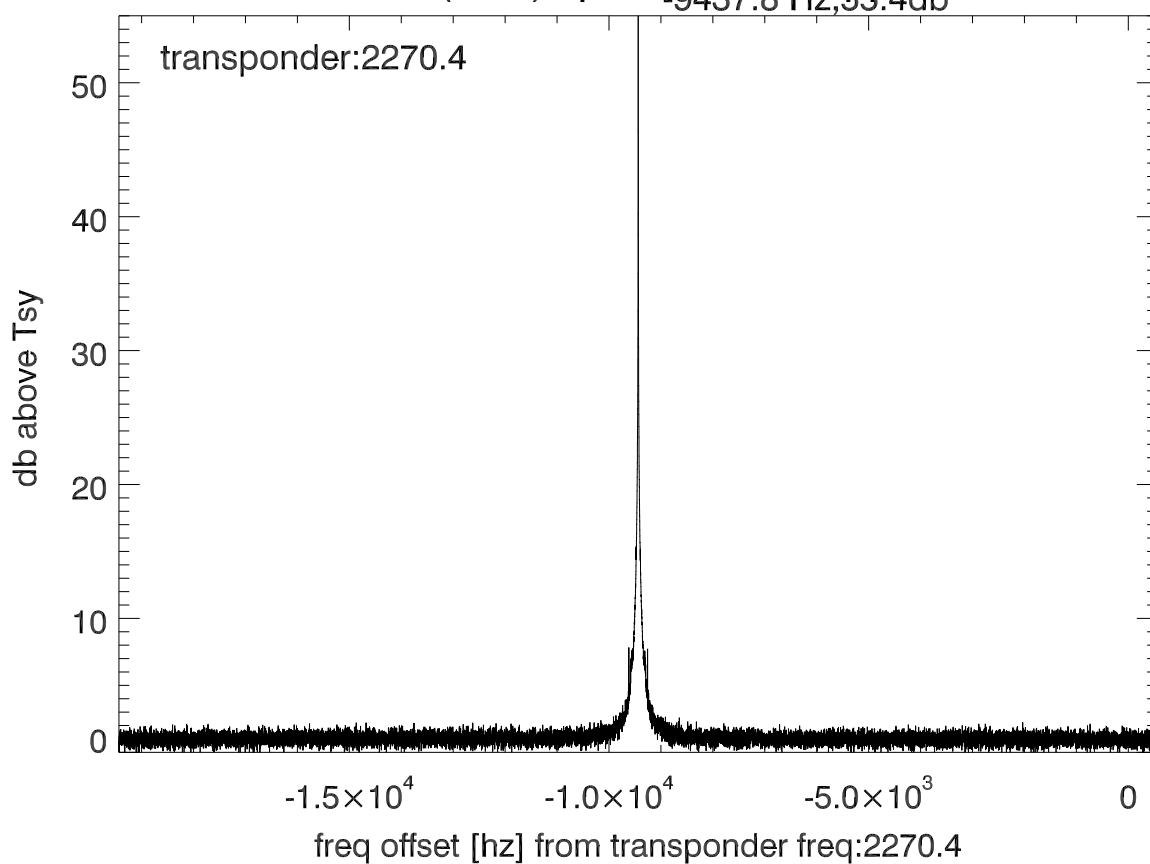

isee3 140610:194914 (UTC). overplot spectra from 125 sec run. PoIA

PoIB

isee3 140610:194914 (UTC) spectra after doppler correction. PoIA

isee3 140610:194914 (UTC) spectra after doppler correction. PoIB