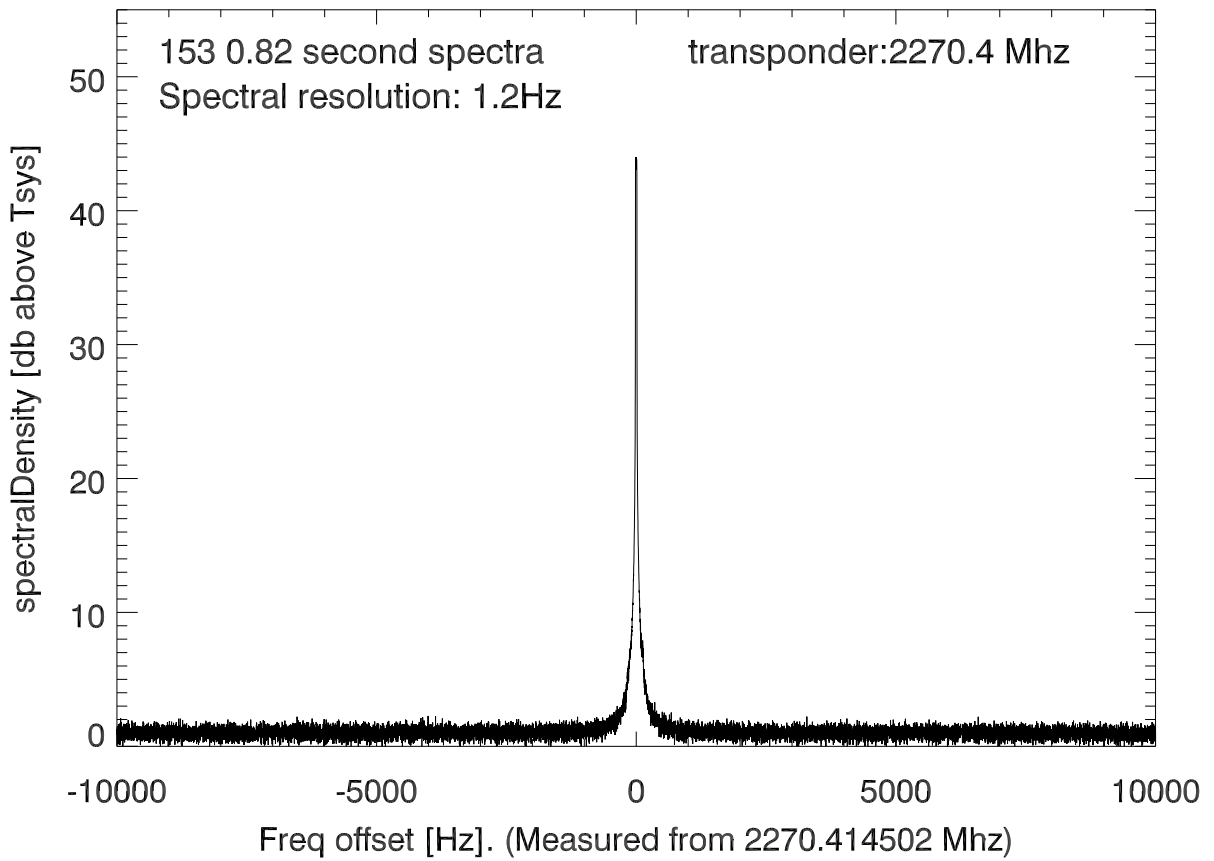

isee3 140610:194914 (UTC). overplot spectra from 125 sec run. PoIA

PoIB

isee3 140610:194914 (UTC) spectra after doppler correction. PoIA

isee3 140610:194914 (UTC) spectra after doppler correction. PoIB