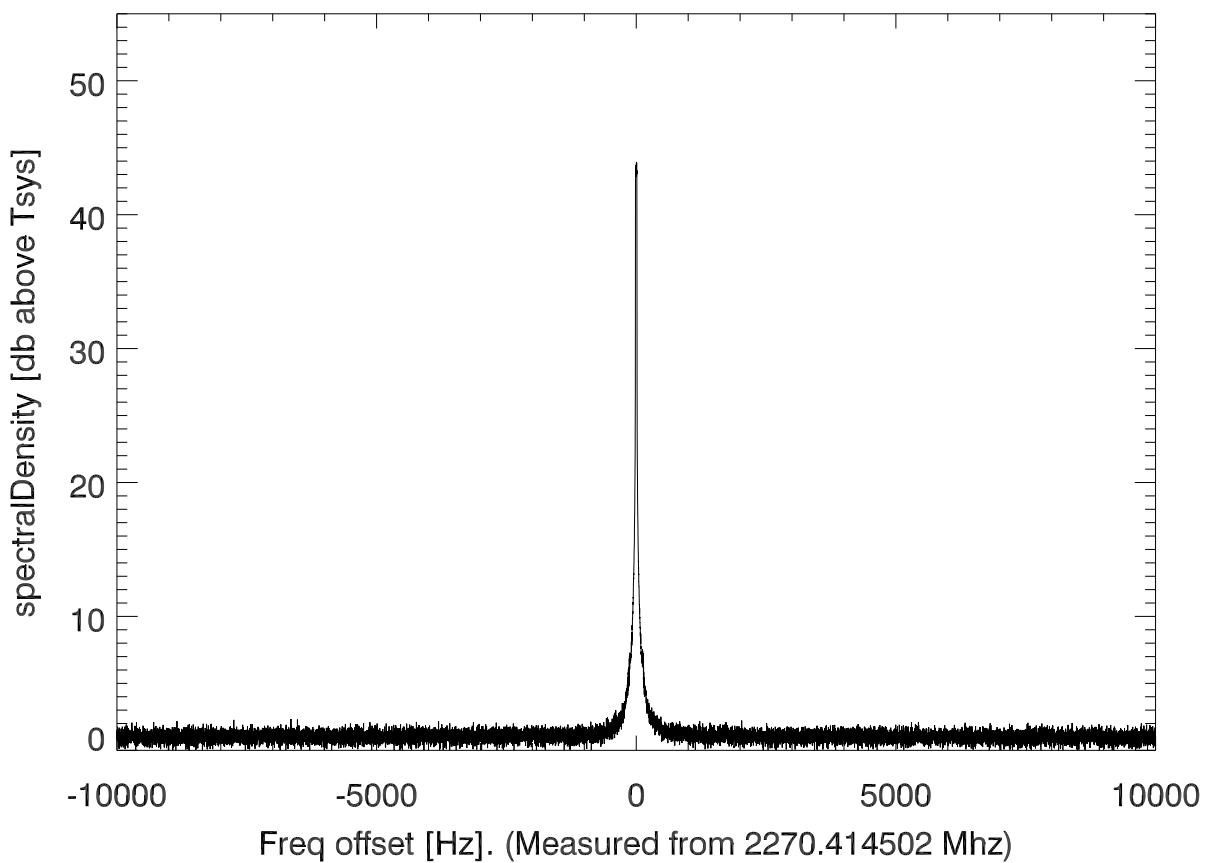

isee3 140610:194914 (UTC). overplot spectra from 125 sec run. PoIA

PoIB

isee3 140610:194914 (UTC) spectra after doppler correction. PoIA

isee3 140610:194914 (UTC) spectra after doppler correction. PoIB