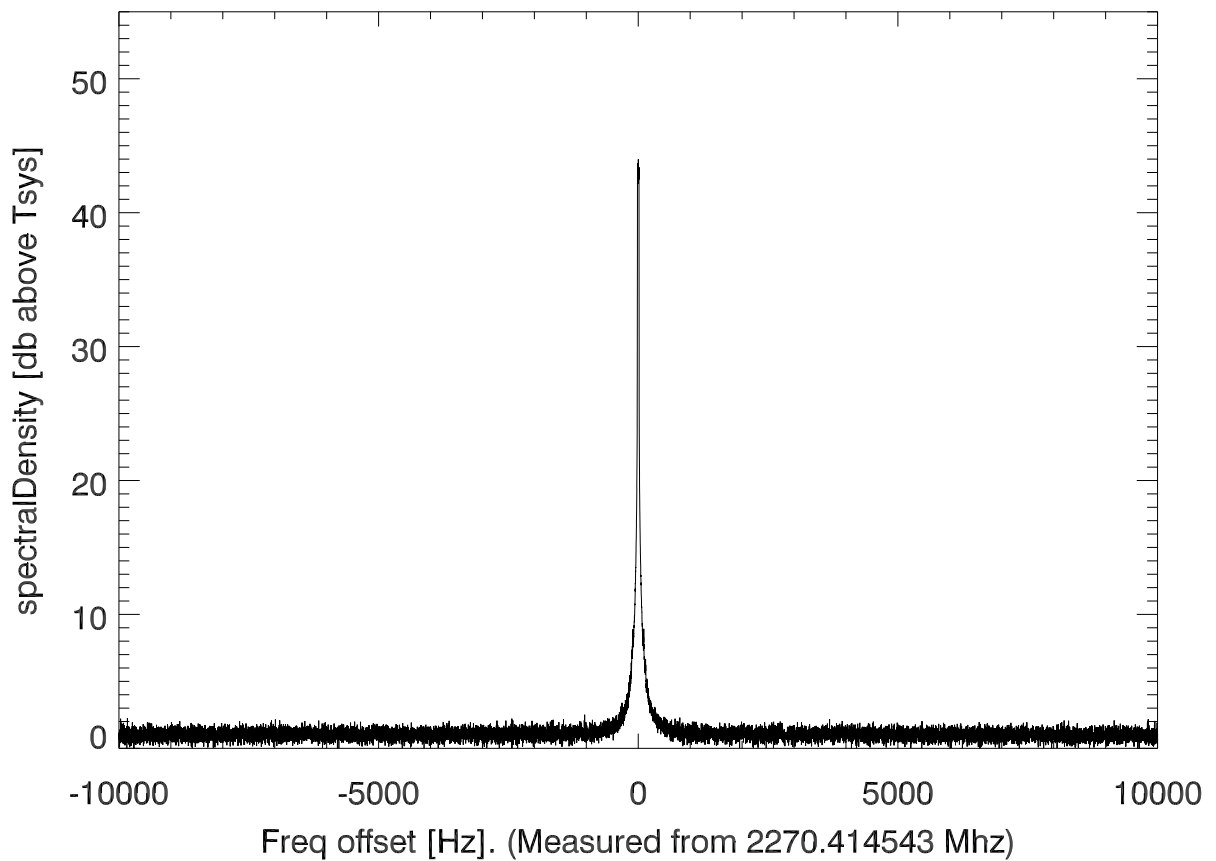

isee3 140610:194607 (UTC). overplot spectra from 134 sec run. PoIA

PoIB

isee3 140610:194607 (UTC) spectra after doppler correction. PoIA

isee3 140610:194607 (UTC) spectra after doppler correction. PoIB