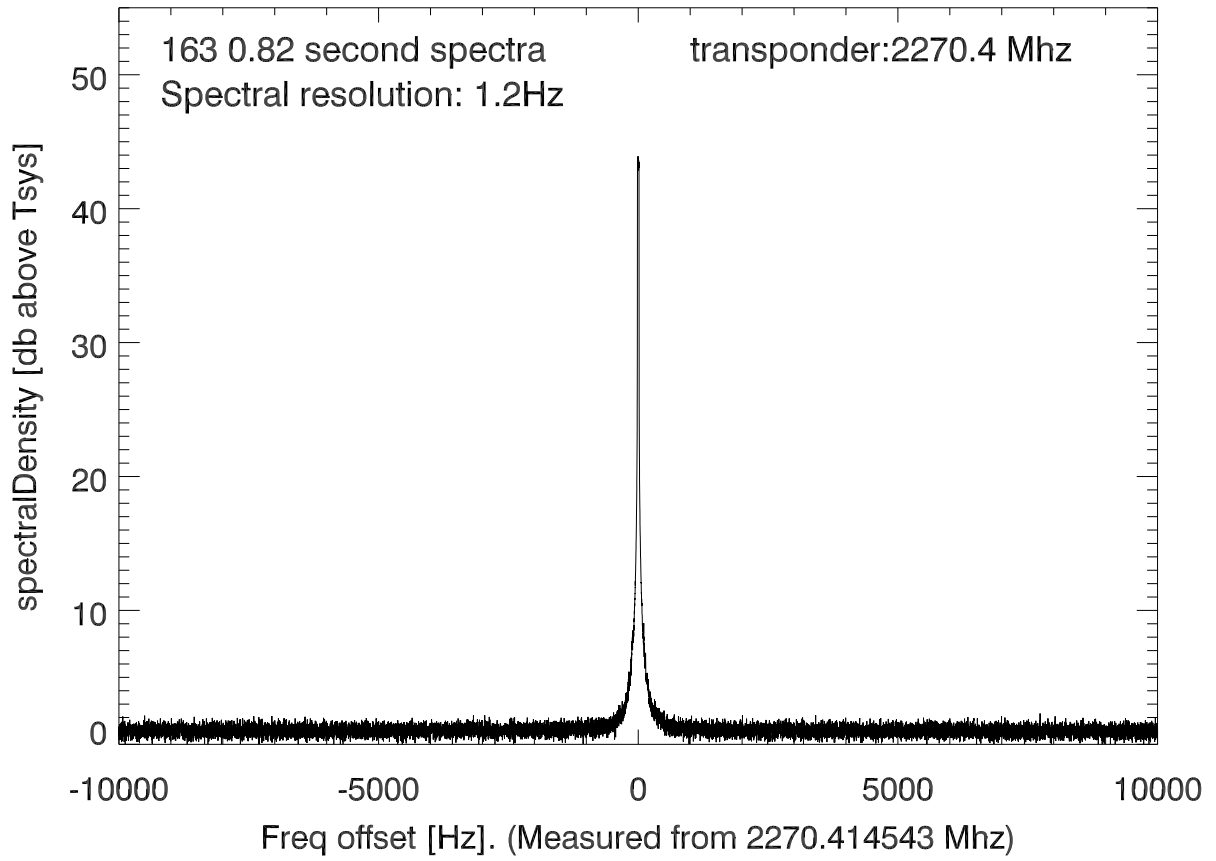

isee3 140610:194607 (UTC). overplot spectra from 134 sec run. PoIA

PoIB

isee3 140610:194607 (UTC) spectra after doppler correction. PoIA

isee3 140610:194607 (UTC) spectra after doppler correction. PoIB