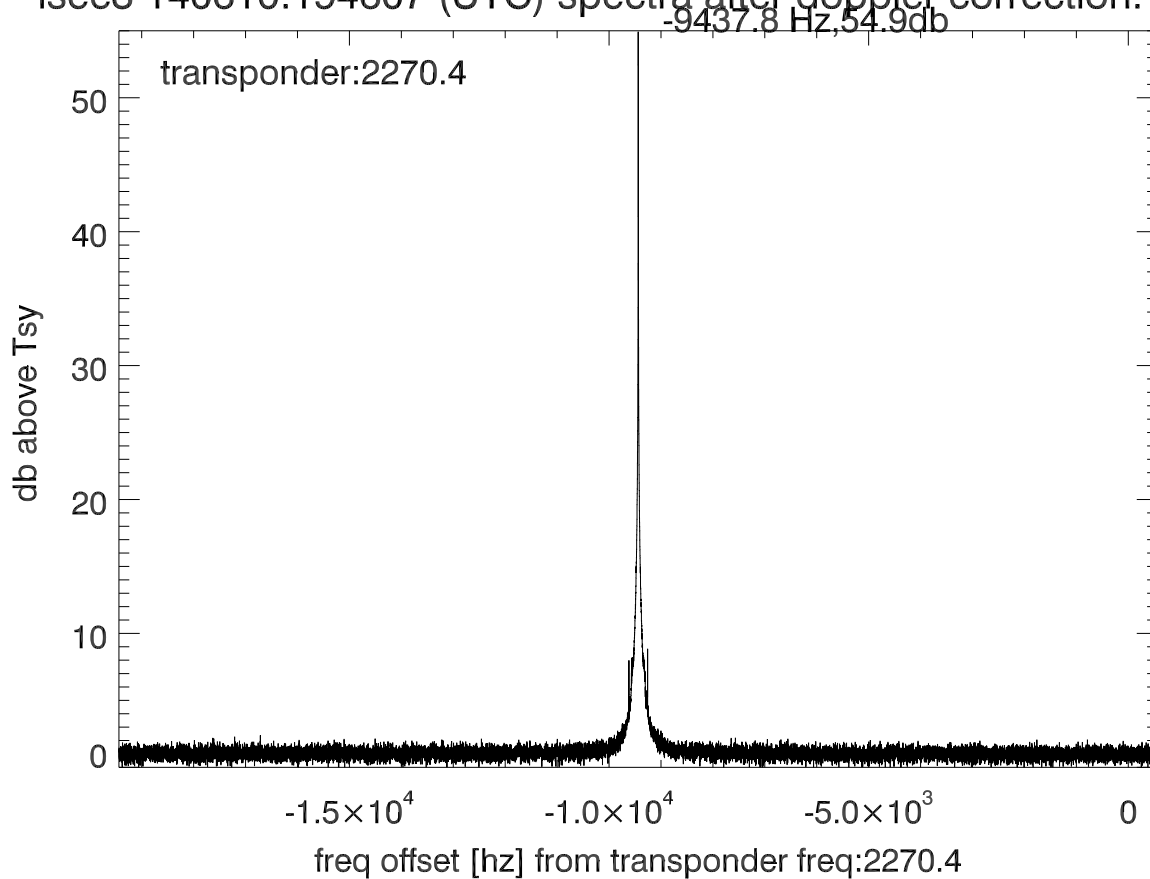

isee3 140610:194607 (UTC). overplot spectra from 134 sec run. PoIA

PoIB

isee3 140610:194607 (UTC) spectra after doppler correction. PoIA

isee3 140610:194607 (UTC) spectra after doppler correction. PoIB