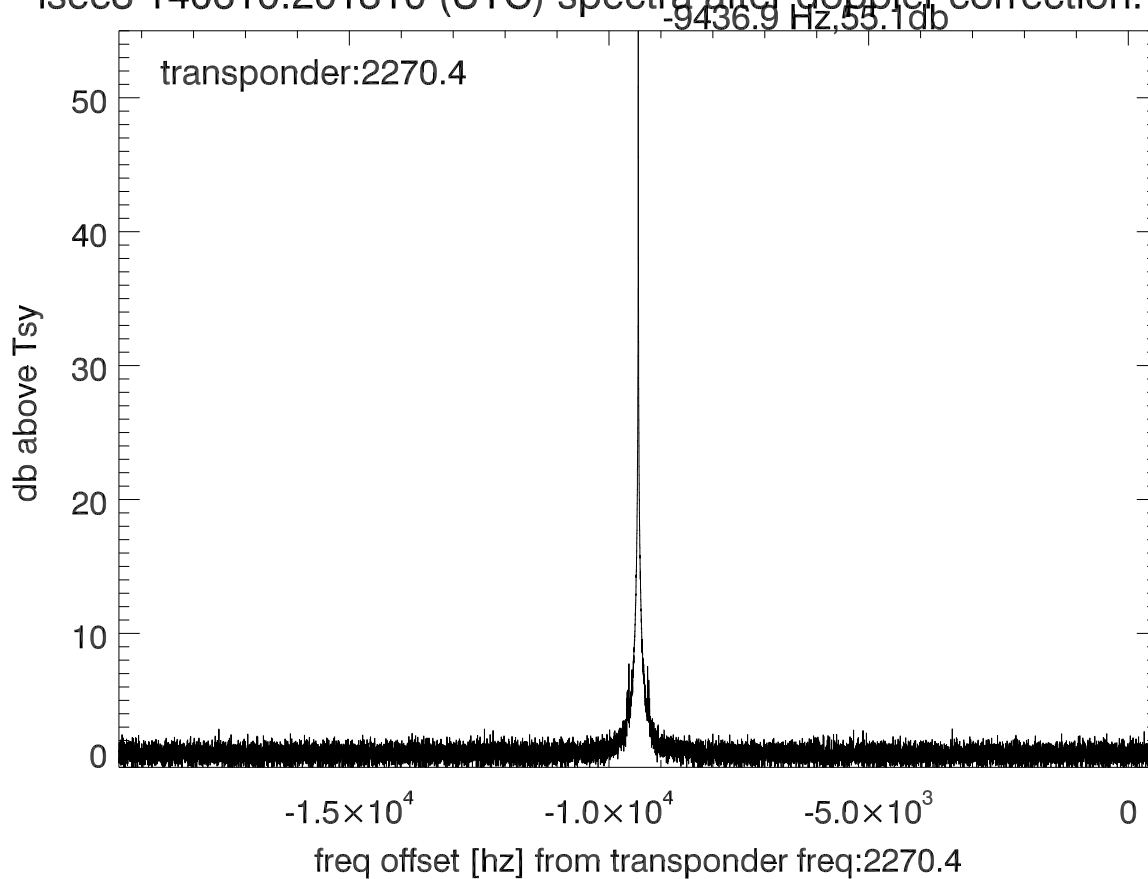

isee3 140610:201310 (UTC). overplot spectra from 68 sec run. PoIA

PoIB

isee3 140610:201310 (UTC) spectra after doppler correction. PolA

isee3 140610:201310 (UTC) spectra after doppler correction. PolB