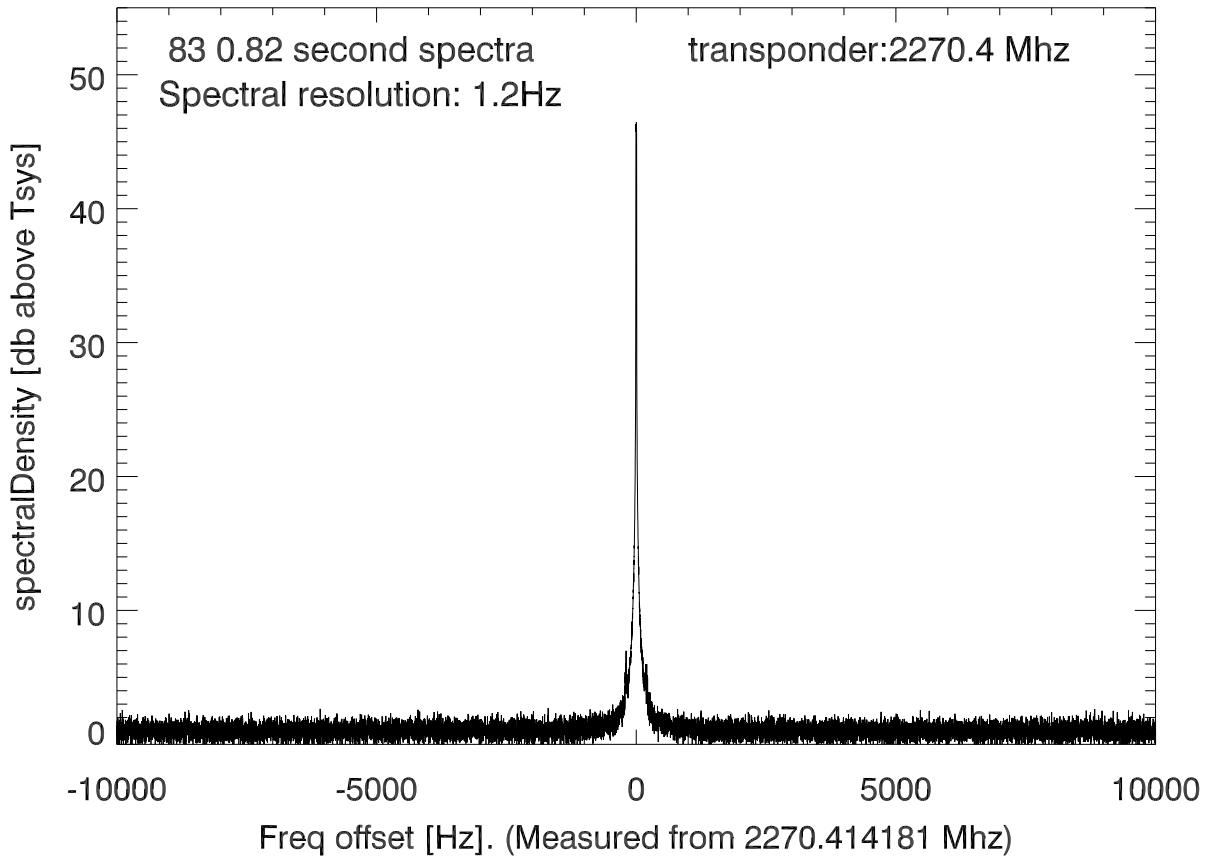

isee3 140610:201310 (UTC). overplot spectra from 68 sec run. PoIA

PoIB

isee3 140610:201310 (UTC) spectra after doppler correction. PolA

isee3 140610:201310 (UTC) spectra after doppler correction. PolB