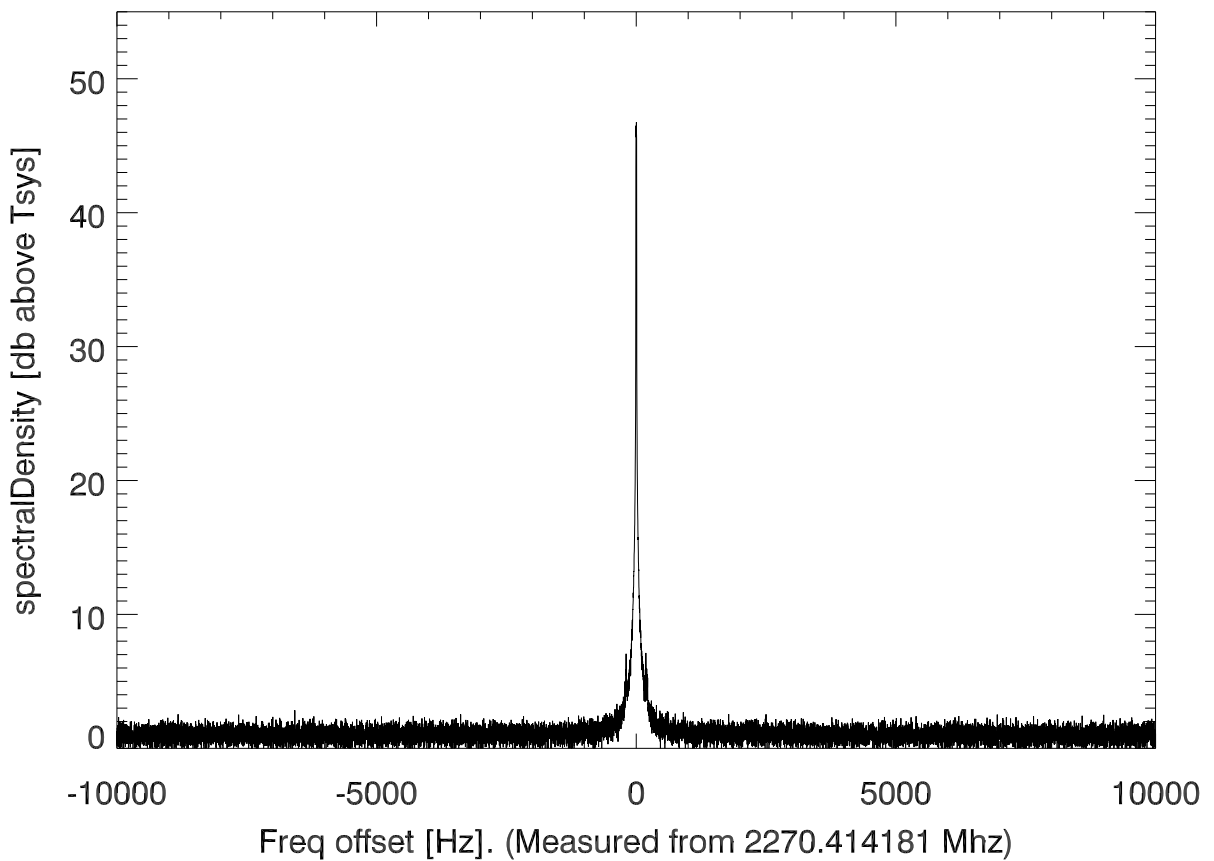

isee3 140610:201310 (UTC). overplot spectra from 68 sec run. PoIA

PoIB

isee3 140610:201310 (UTC) spectra after doppler correction. PolA

isee3 140610:201310 (UTC) spectra after doppler correction. PolB