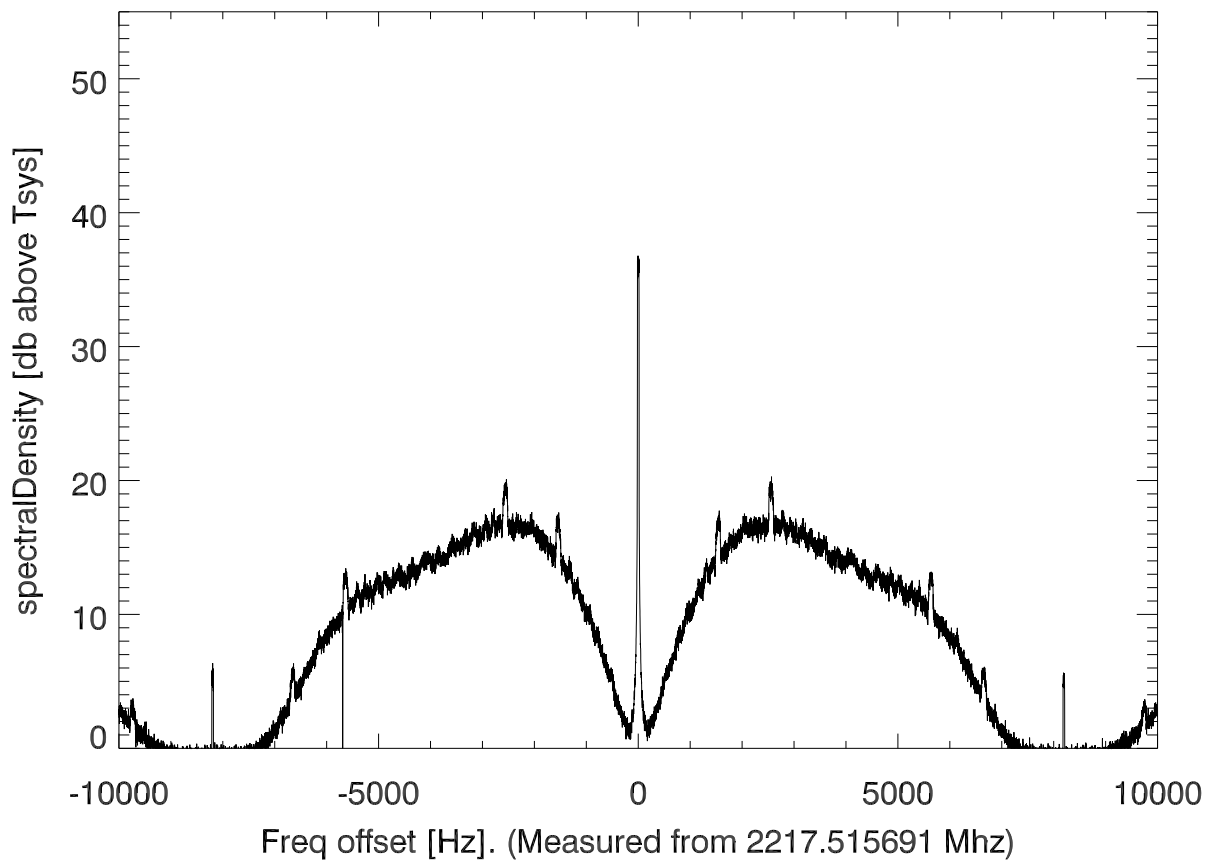

isee3 140610:200112 (UTC). overplot spectra from 139 sec run. PoIA

PoIB

isee3 140610:200112 (UTC) spectra after doppler correction. PoIA

isee3 140610:200112 (UTC) spectra after doppler correction. PoIB