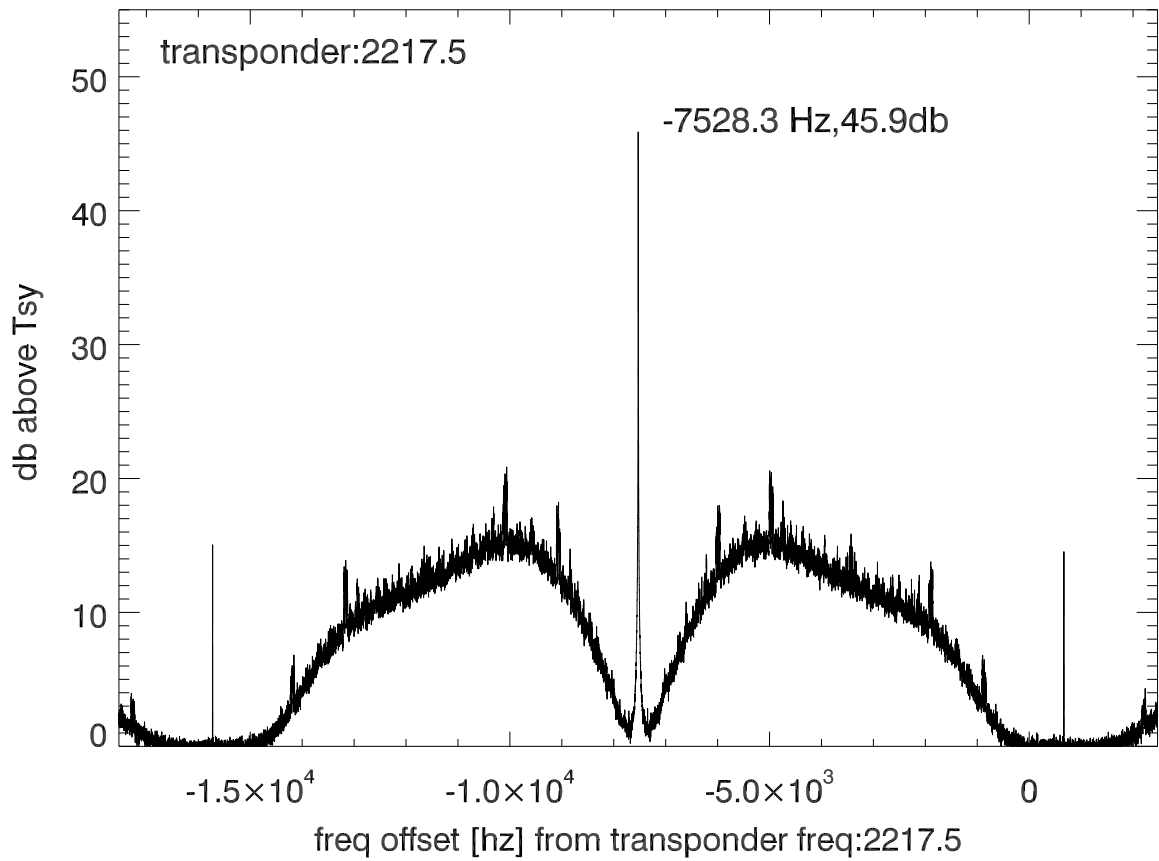

isee3 140610:200112 (UTC). overplot spectra from 139 sec run. PoIA

PoIB

isee3 140610:200112 (UTC) spectra after doppler correction. PoIA

isee3 140610:200112 (UTC) spectra after doppler correction. PoIB