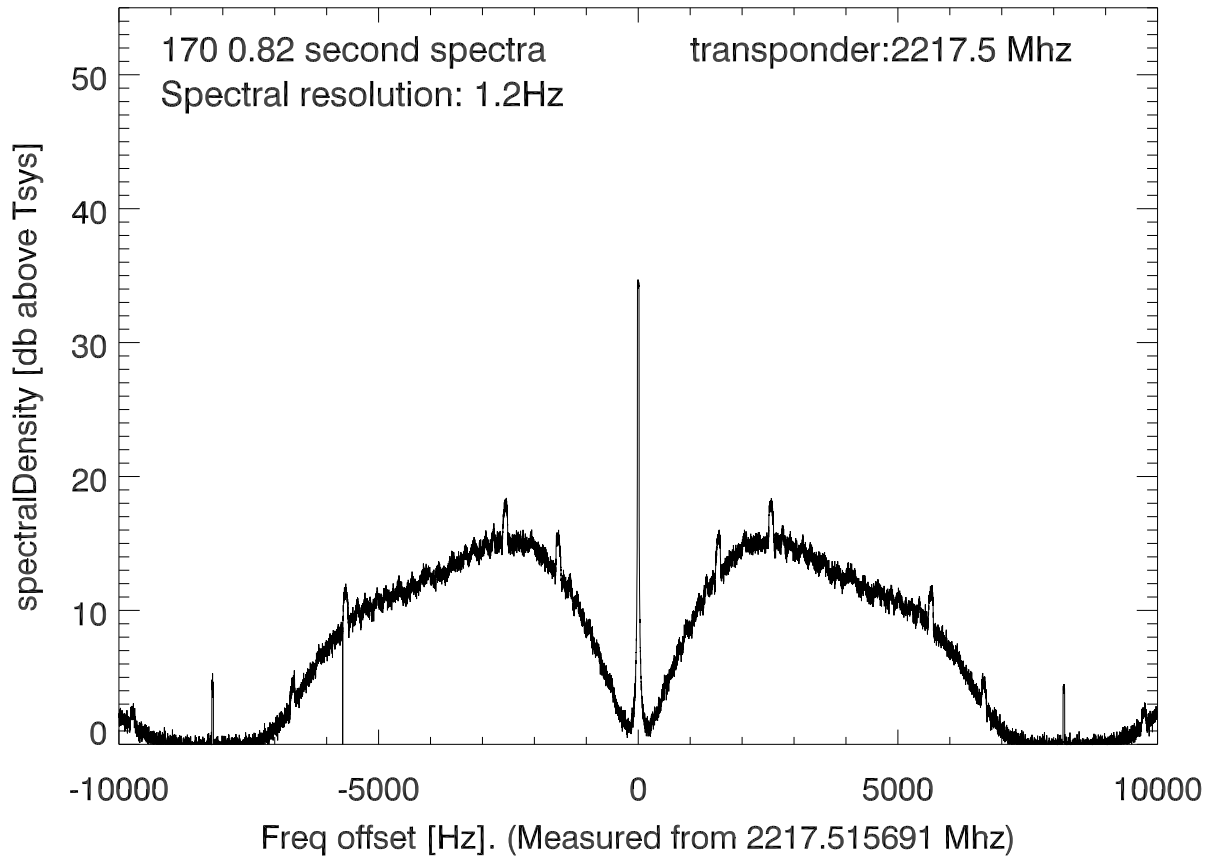

isee3 140610:200112 (UTC). overplot spectra from 139 sec run. PoIA

PoIB

isee3 140610:200112 (UTC) spectra after doppler correction. PoIA

isee3 140610:200112 (UTC) spectra after doppler correction. PoIB