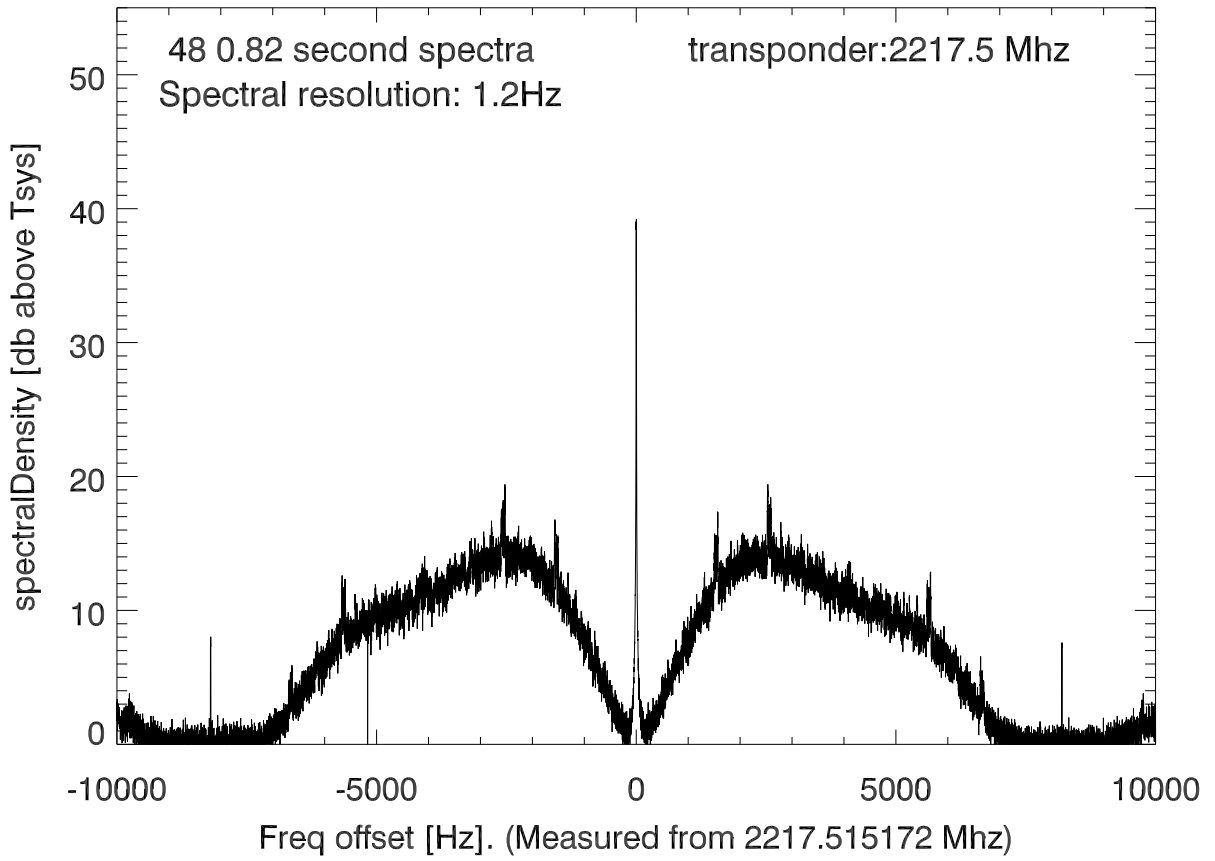

isee3 140610:204139 (UTC). overplot spectra from 39 sec run. PoIA

PoIB

isee3 140610:204139 (UTC) spectra after doppler correction. PoIA

isee3 140610:204139 (UTC) spectra after doppler correction. PoIB