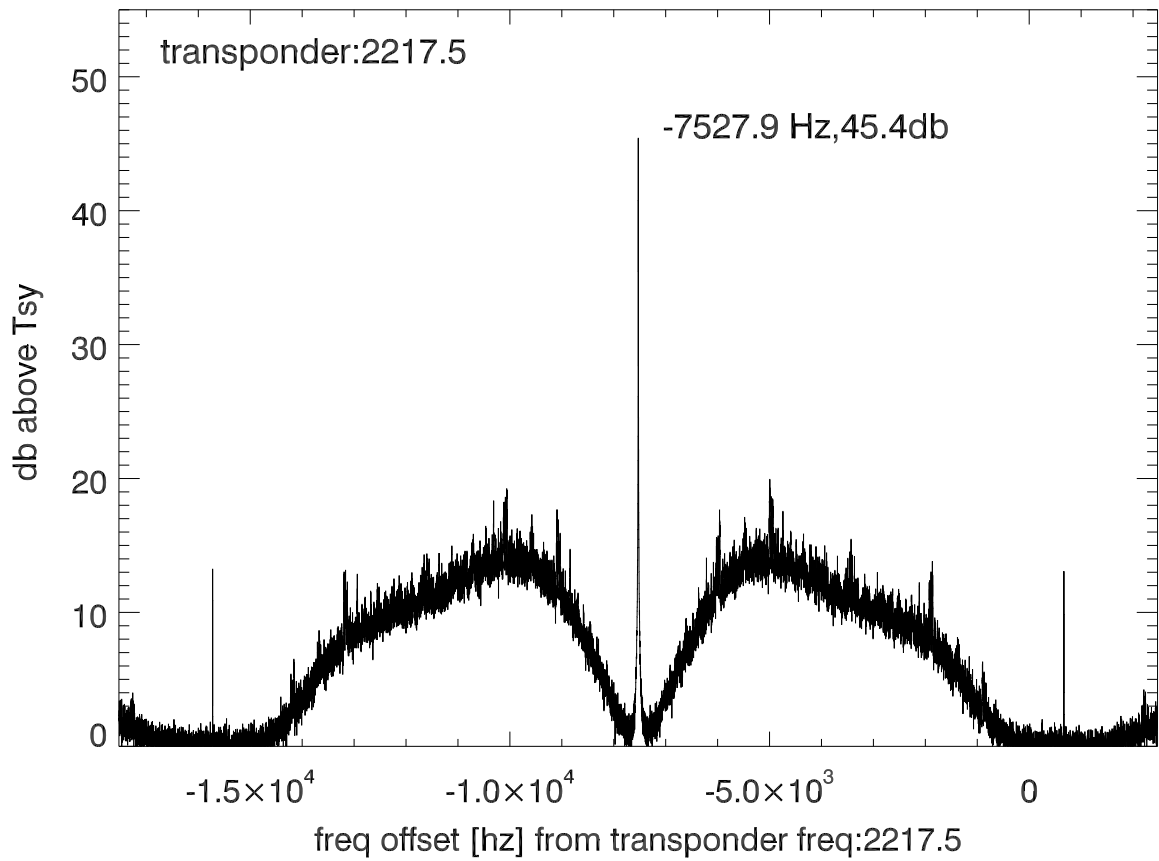

isee3 140610:204139 (UTC). overplot spectra from 39 sec run. PoIA

PoIB

isee3 140610:204139 (UTC) spectra after doppler correction. PoIA

isee3 140610:204139 (UTC) spectra after doppler correction. PoIB