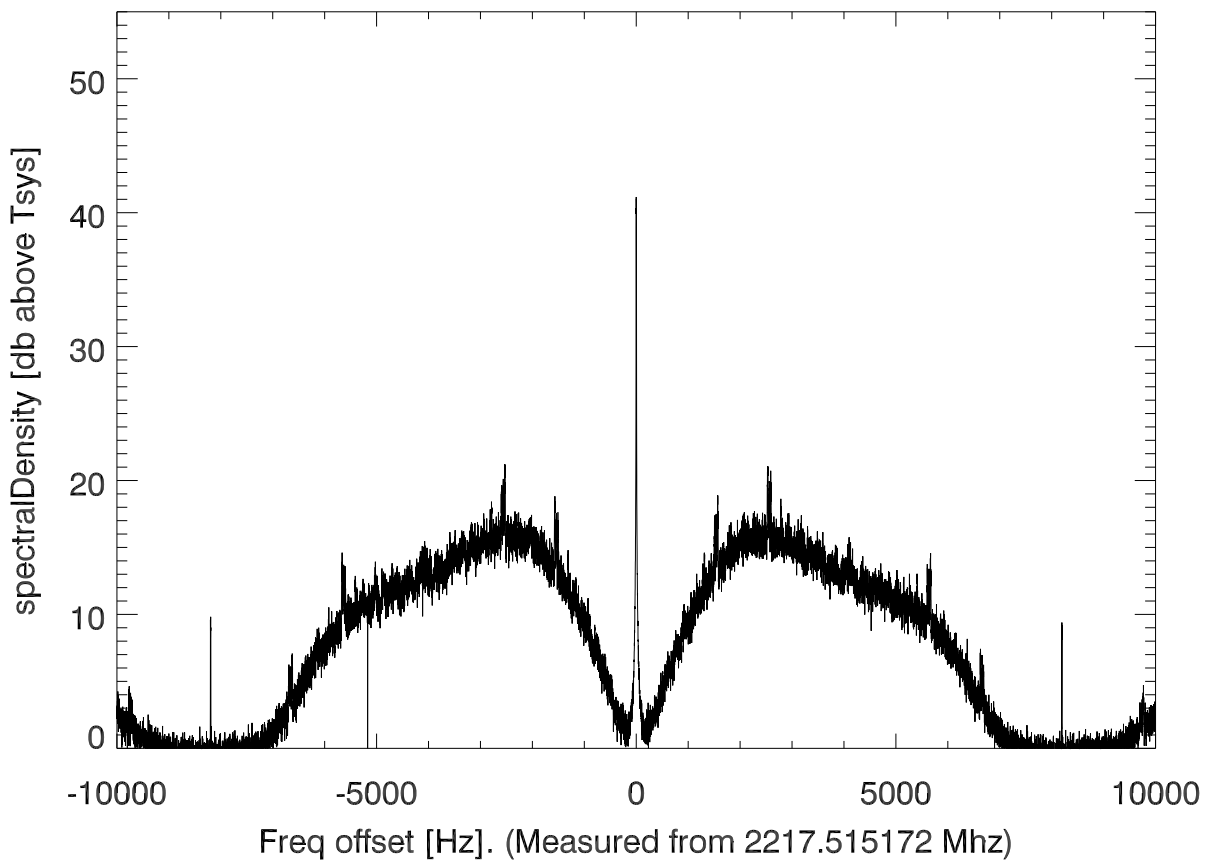

isee3 140610:204139 (UTC). overplot spectra from 39 sec run. PoIA

PoIB

isee3 140610:204139 (UTC) spectra after doppler correction. PoIA

isee3 140610:204139 (UTC) spectra after doppler correction. PoIB