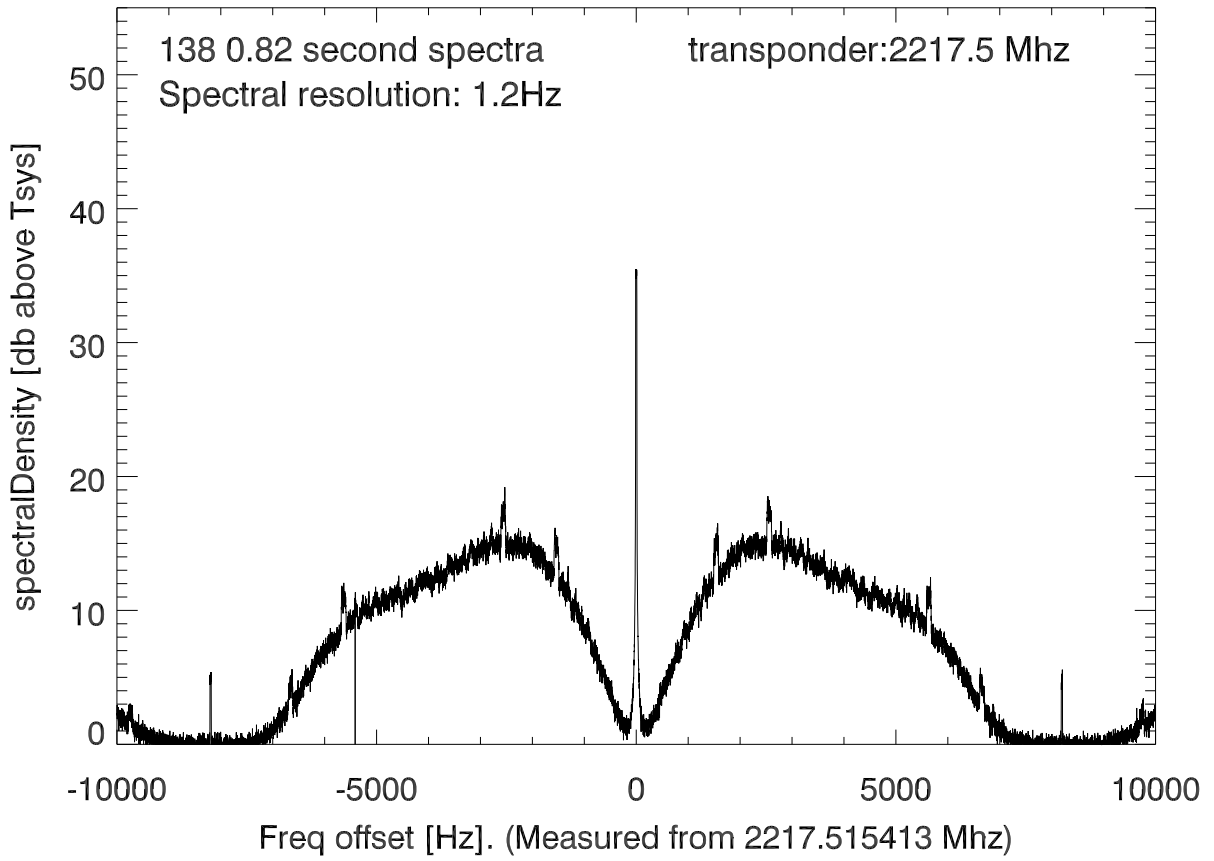

isee3 140610:202227 (UTC). overplot spectra from 113 sec run. PoIA

PoIB

isee3 140610:202227 (UTC) spectra after doppler correction. PoIA

isee3 140610:202227 (UTC) spectra after doppler correction. PoIB