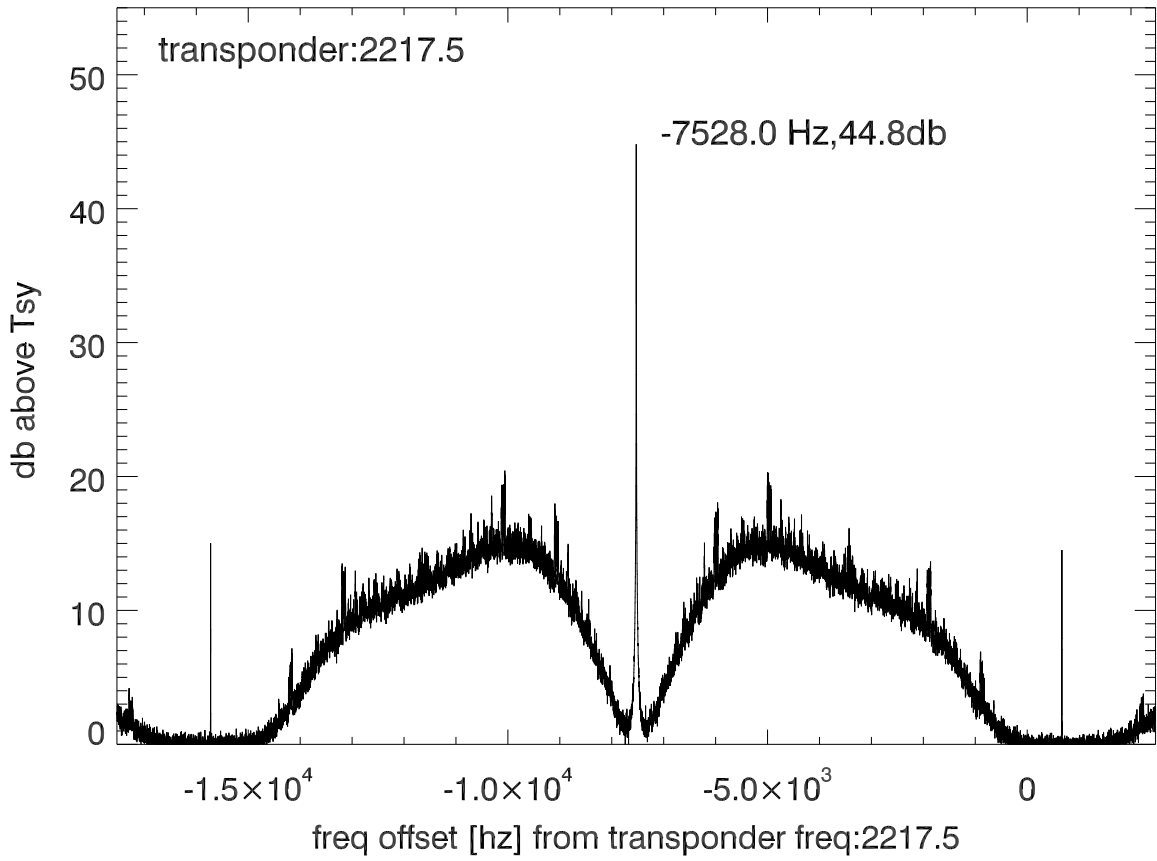

isee3 140610:202227 (UTC). overplot spectra from 113 sec run. PoIA

PoIB

isee3 140610:202227 (UTC) spectra after doppler correction. PoIA

isee3 140610:202227 (UTC) spectra after doppler correction. PoIB