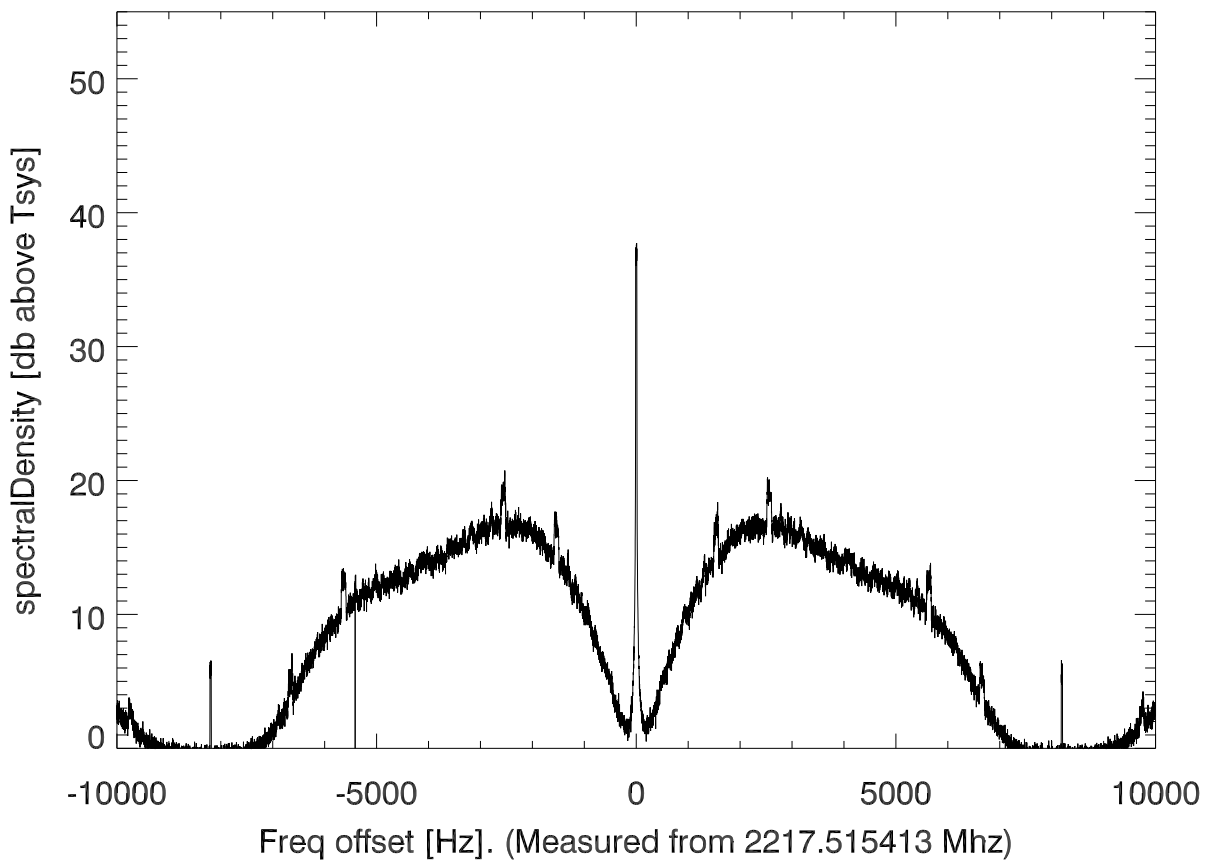

isee3 140610:202227 (UTC). overplot spectra from 113 sec run. PoIA

PoIB

isee3 140610:202227 (UTC) spectra after doppler correction. PoIA

isee3 140610:202227 (UTC) spectra after doppler correction. PoIB