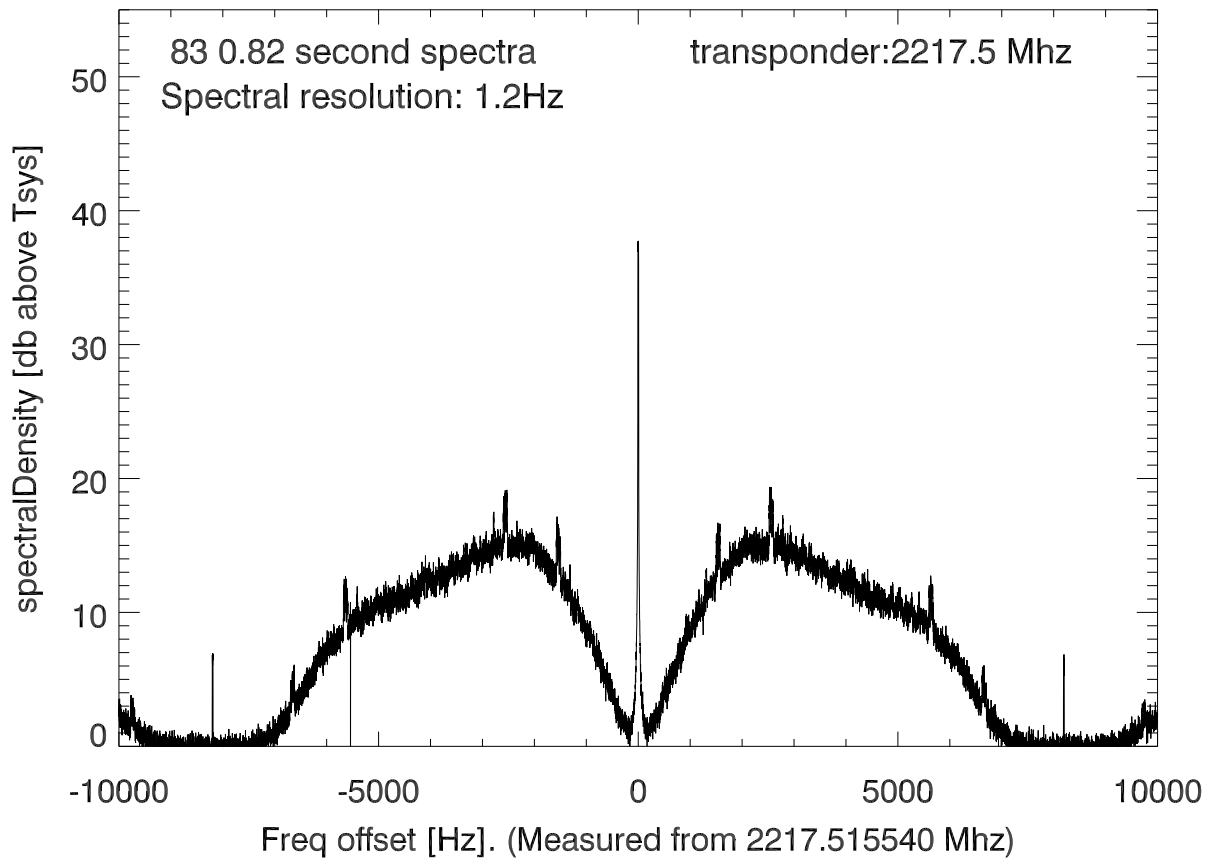

isee3 140610:201310 (UTC). overplot spectra from 68 sec run. PoIA

PoIB

isee3 140610:201310 (UTC) spectra after doppler correction. PolA

isee3 140610:201310 (UTC) spectra after doppler correction. PolB