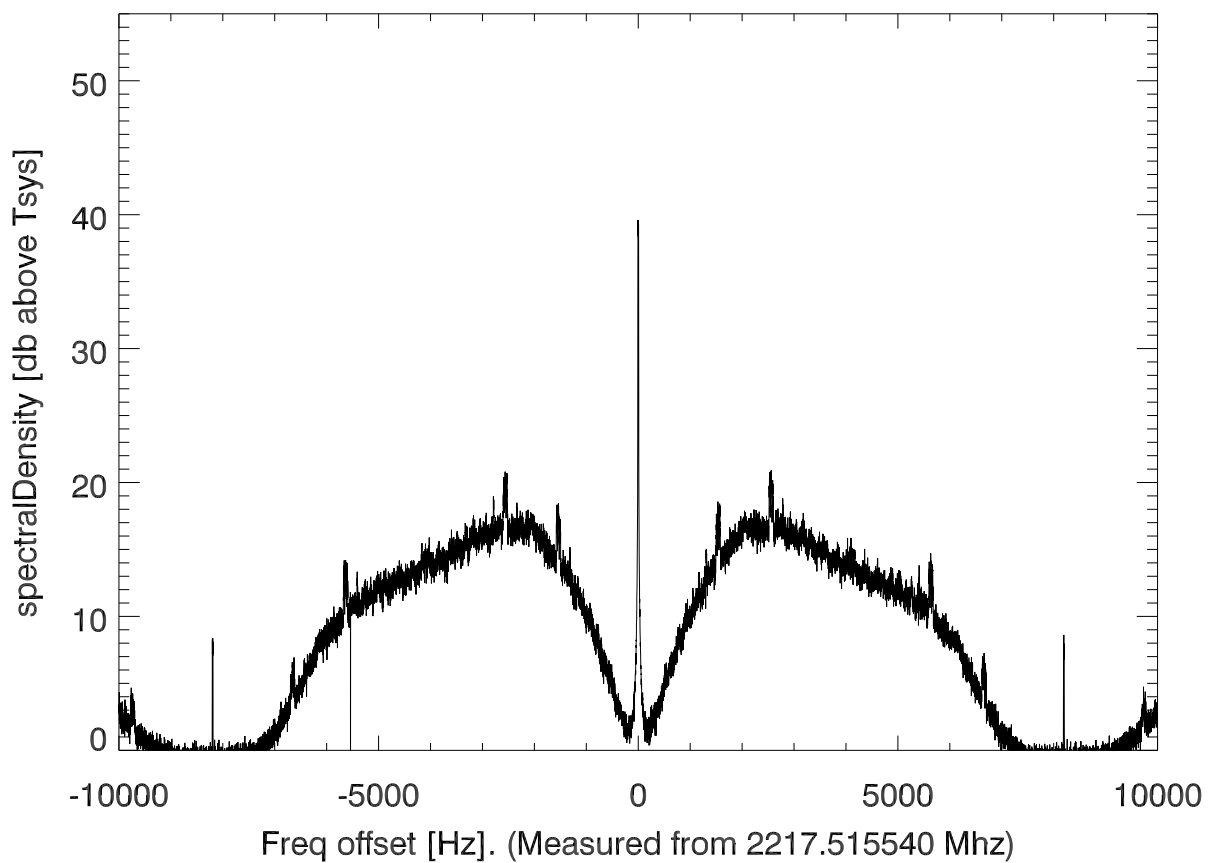

isee3 140610:201310 (UTC). overplot spectra from 68 sec run. PoIA

PoIB

isee3 140610:201310 (UTC) spectra after doppler correction. PolA

isee3 140610:201310 (UTC) spectra after doppler correction. PolB