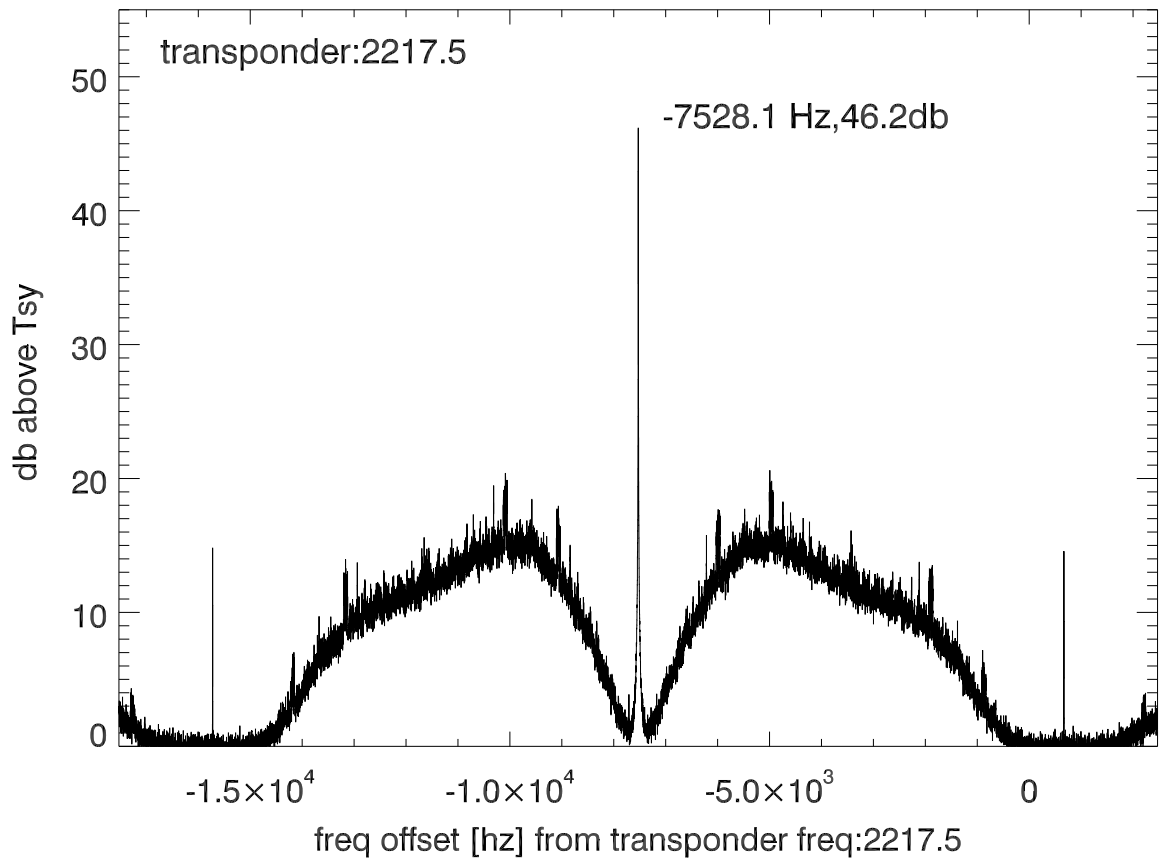

isee3 140610:201310 (UTC). overplot spectra from 68 sec run. PoIA

PoIB

isee3 140610:201310 (UTC) spectra after doppler correction. PolA

isee3 140610:201310 (UTC) spectra after doppler correction. PolB