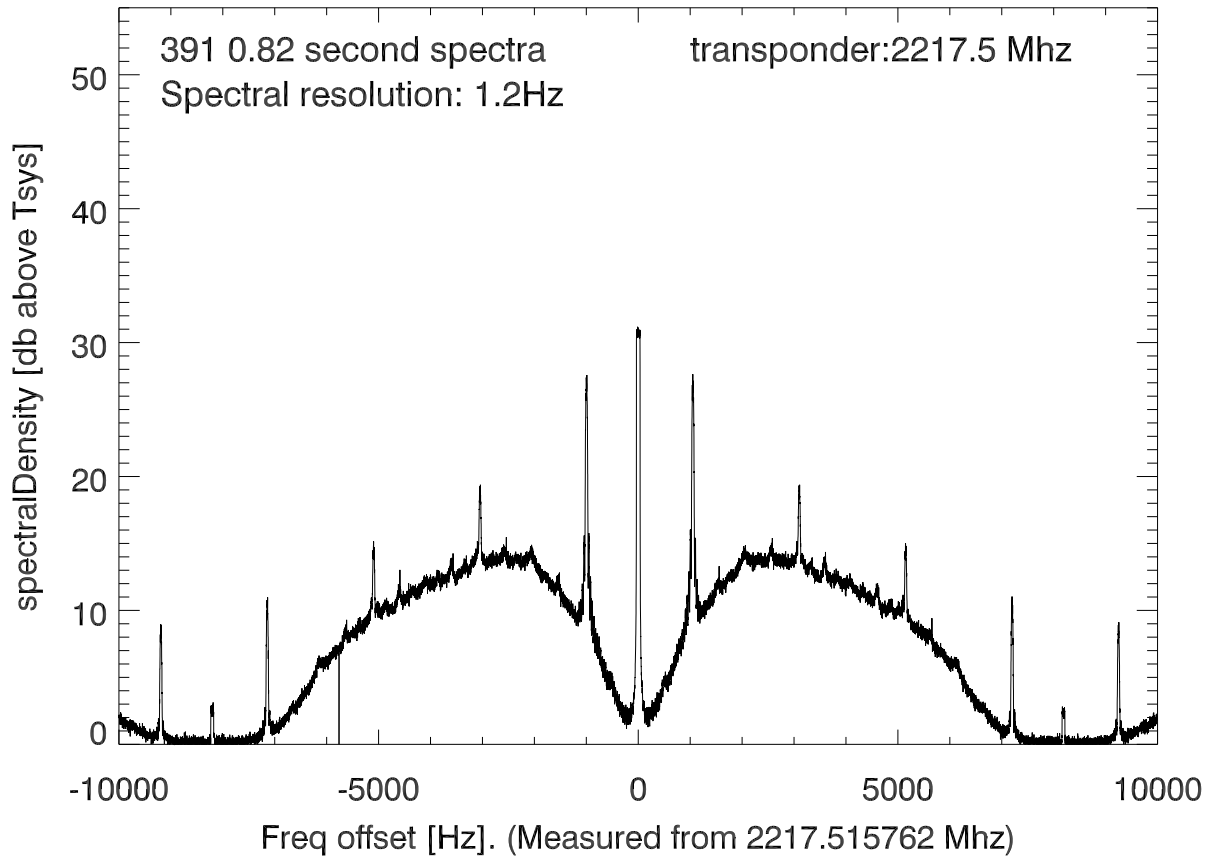

isee3 140609:201412 (UTC). overplot spectra from 320 sec run. PoIA

PoIB

isee3 140609:201412 (UTC) spectra after doppler correction. PoIA

isee3 140609:201412 (UTC) spectra after doppler correction. PoIB