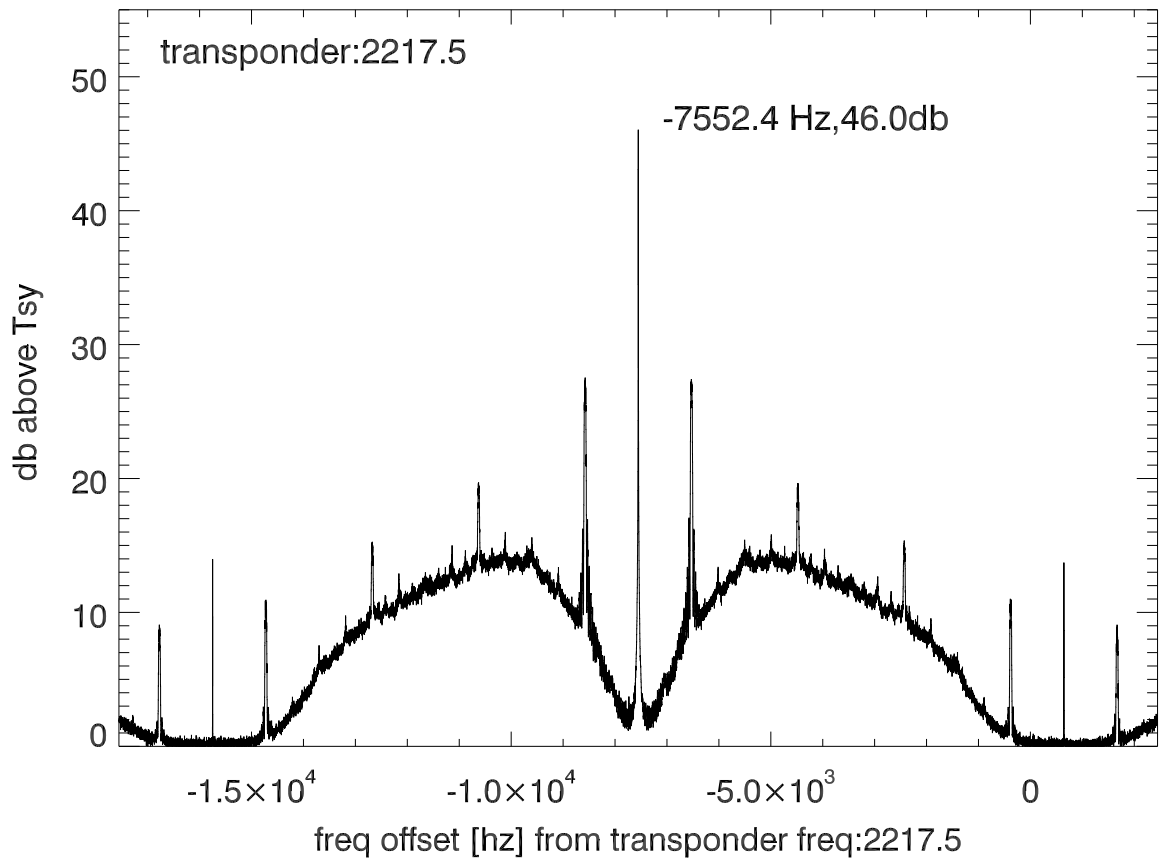

isee3 140609:201412 (UTC). overplot spectra from 320 sec run. PoIA

PoIB

isee3 140609:201412 (UTC) spectra after doppler correction. PoIA

isee3 140609:201412 (UTC) spectra after doppler correction. PoIB