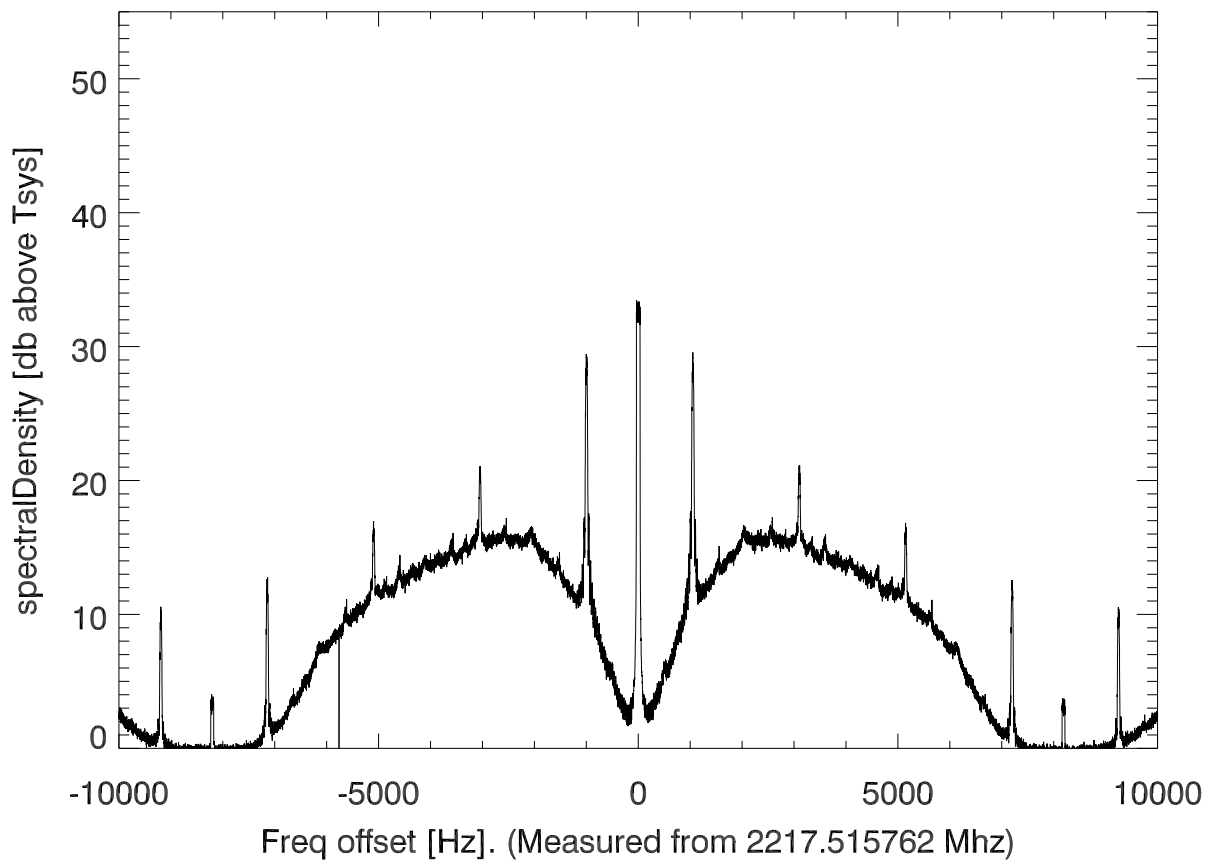

isee3 140609:201412 (UTC). overplot spectra from 320 sec run. PoIA

PoIB

isee3 140609:201412 (UTC) spectra after doppler correction. PoIA

isee3 140609:201412 (UTC) spectra after doppler correction. PoIB