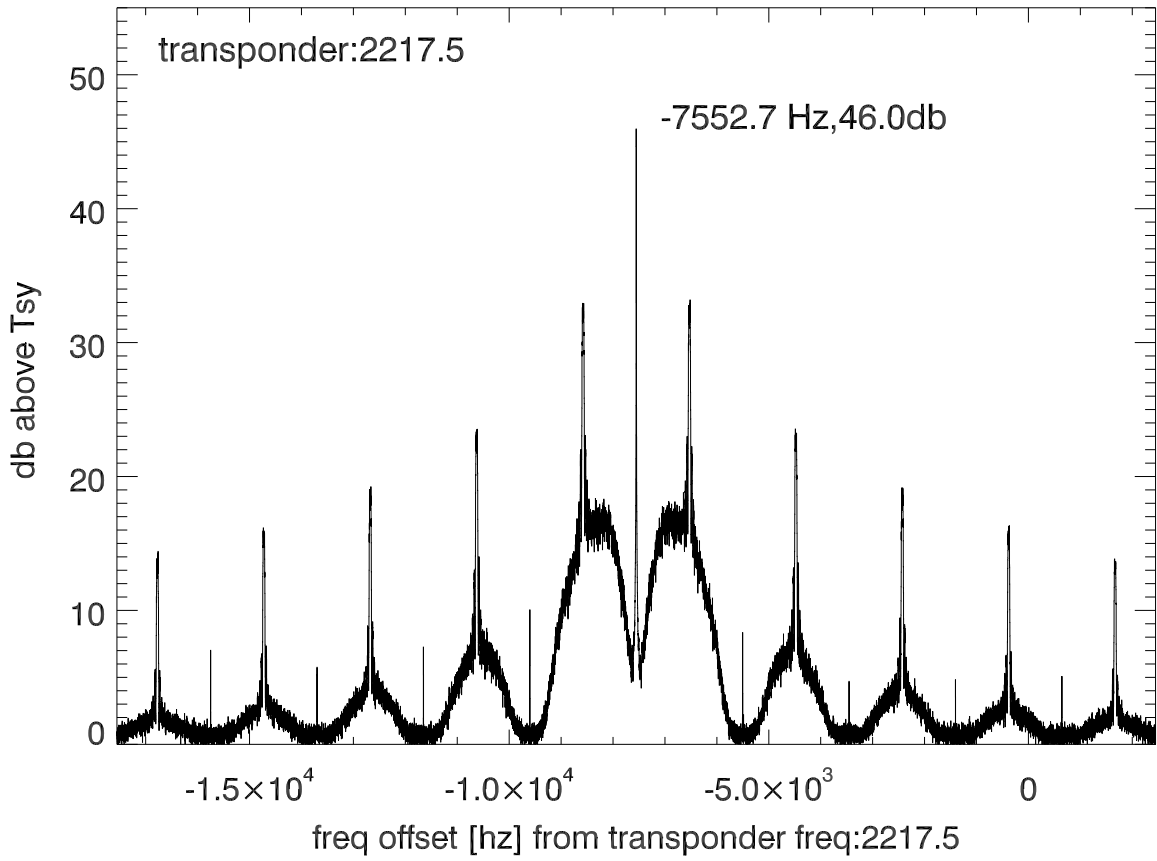

isee3 140609:200020 (UTC). overplot spectra from 101 sec run. PoIA

PoIB

isee3 140609:200020 (UTC) spectra after doppler correction. PoIA

isee3 140609:200020 (UTC) spectra after doppler correction. PoIB