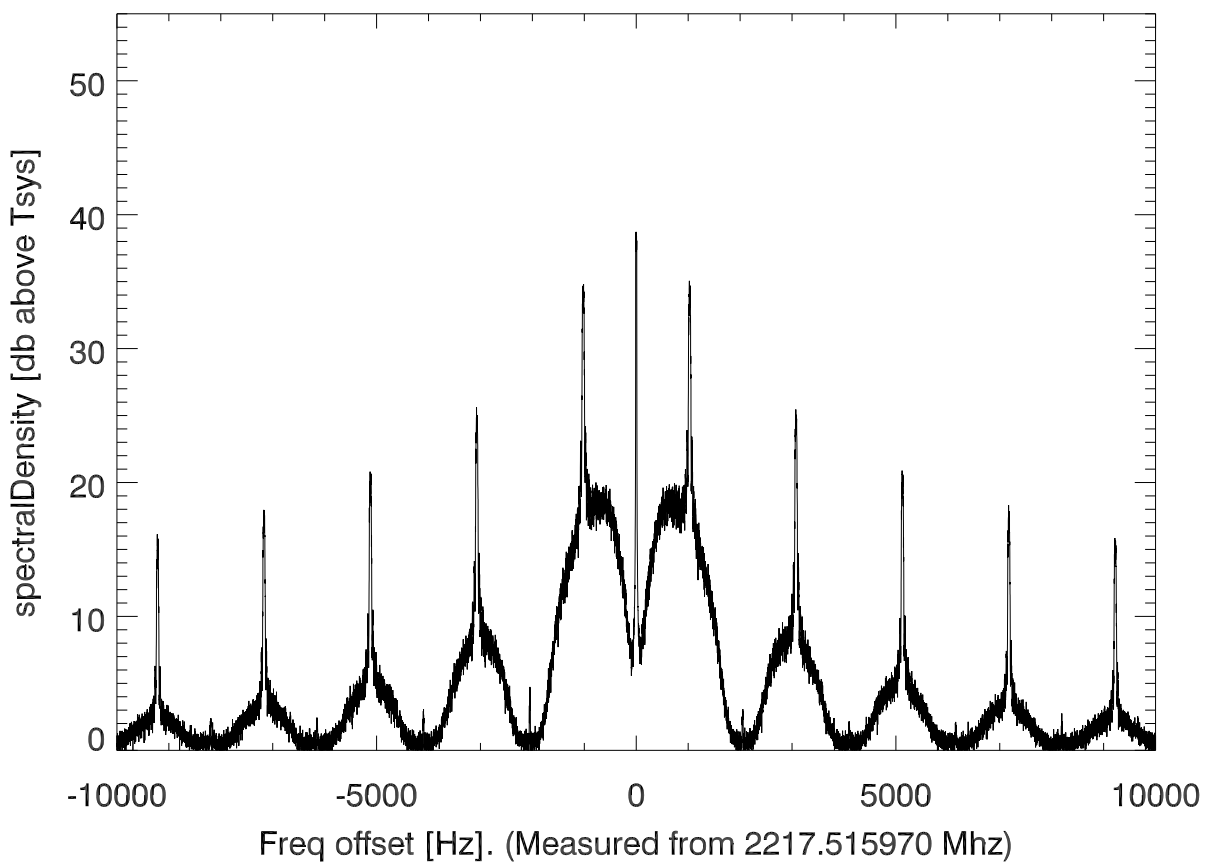

isee3 140609:200020 (UTC). overplot spectra from 101 sec run. PoIA

PoIB

isee3 140609:200020 (UTC) spectra after doppler correction. PoIA

isee3 140609:200020 (UTC) spectra after doppler correction. PoIB