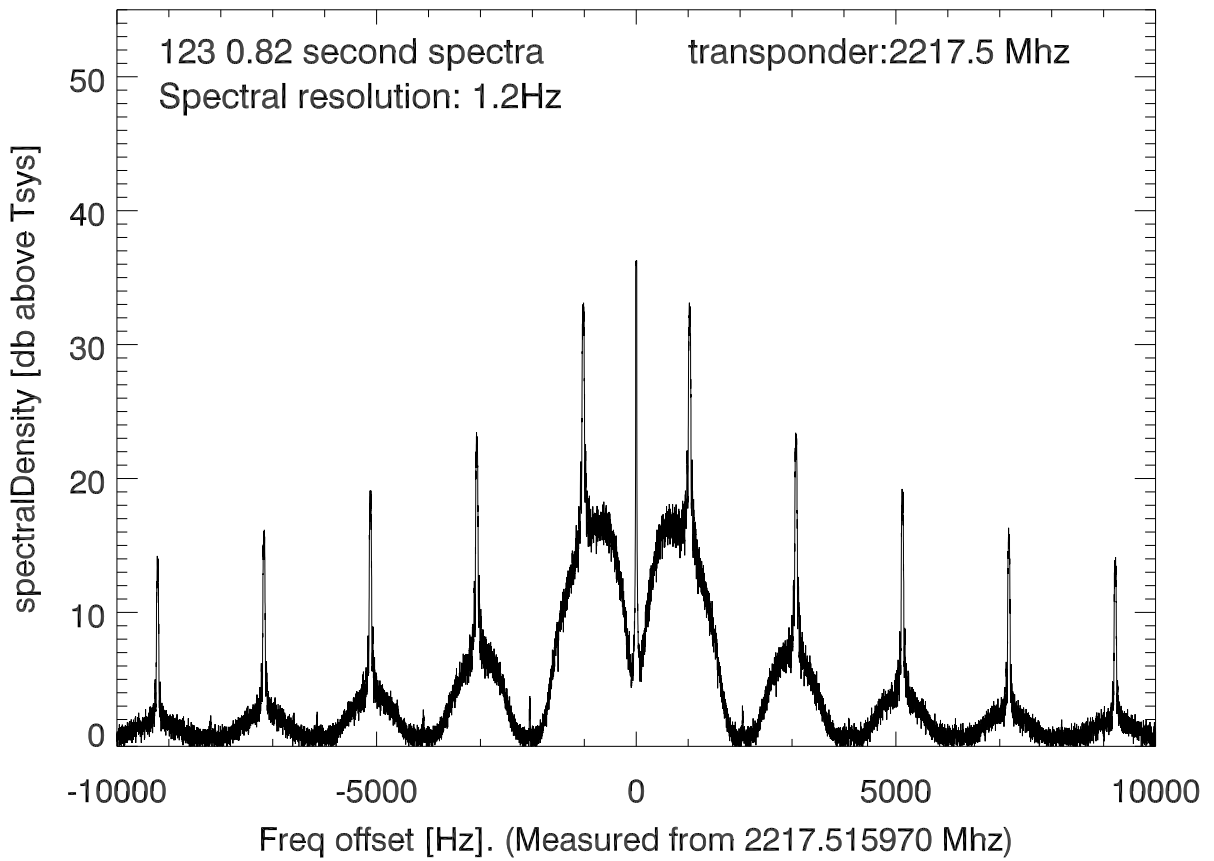

isee3 140609:200020 (UTC). overplot spectra from 101 sec run. PoIA

PoIB

isee3 140609:200020 (UTC) spectra after doppler correction. PoIA

isee3 140609:200020 (UTC) spectra after doppler correction. PoIB