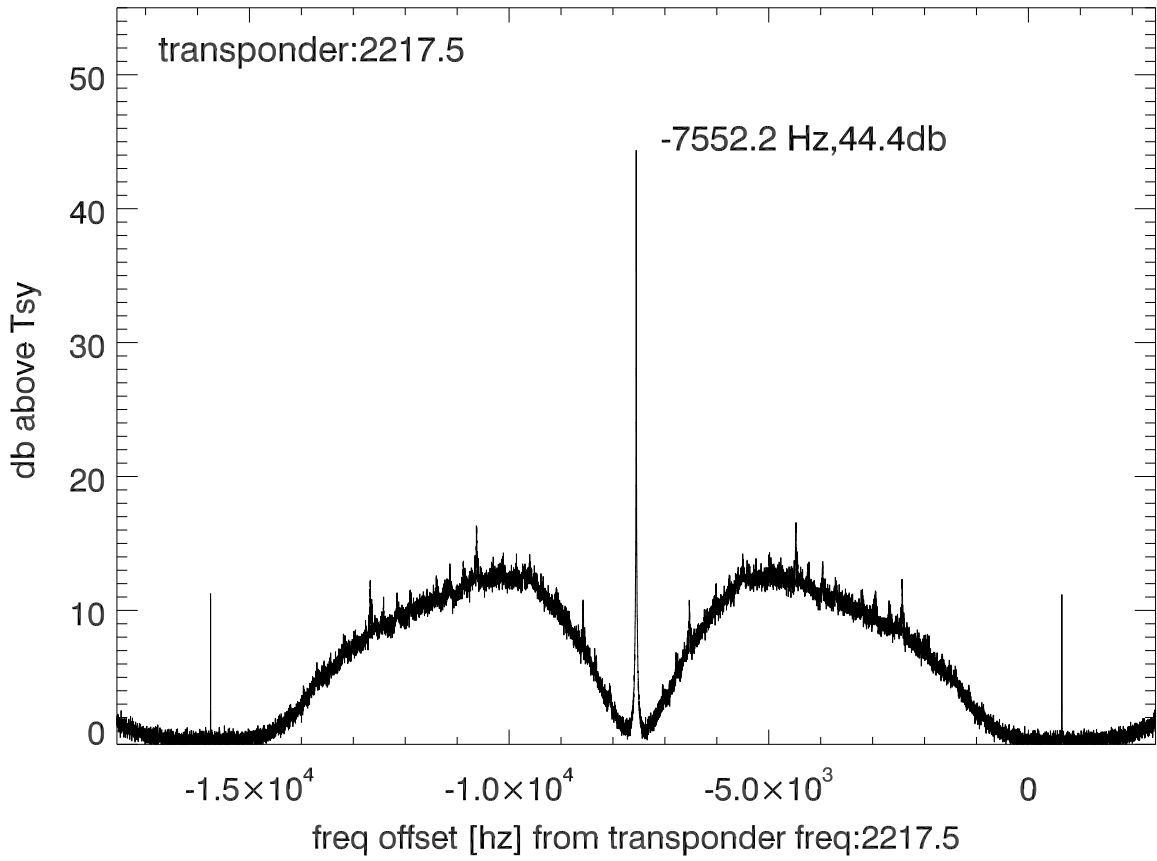

isee3 140609:203516 (UTC). overplot spectra from 147 sec run. PoIA

PoIB

isee3 140609:203516 (UTC) spectra after doppler correction. PoIA

isee3 140609:203516 (UTC) spectra after doppler correction. PoIB