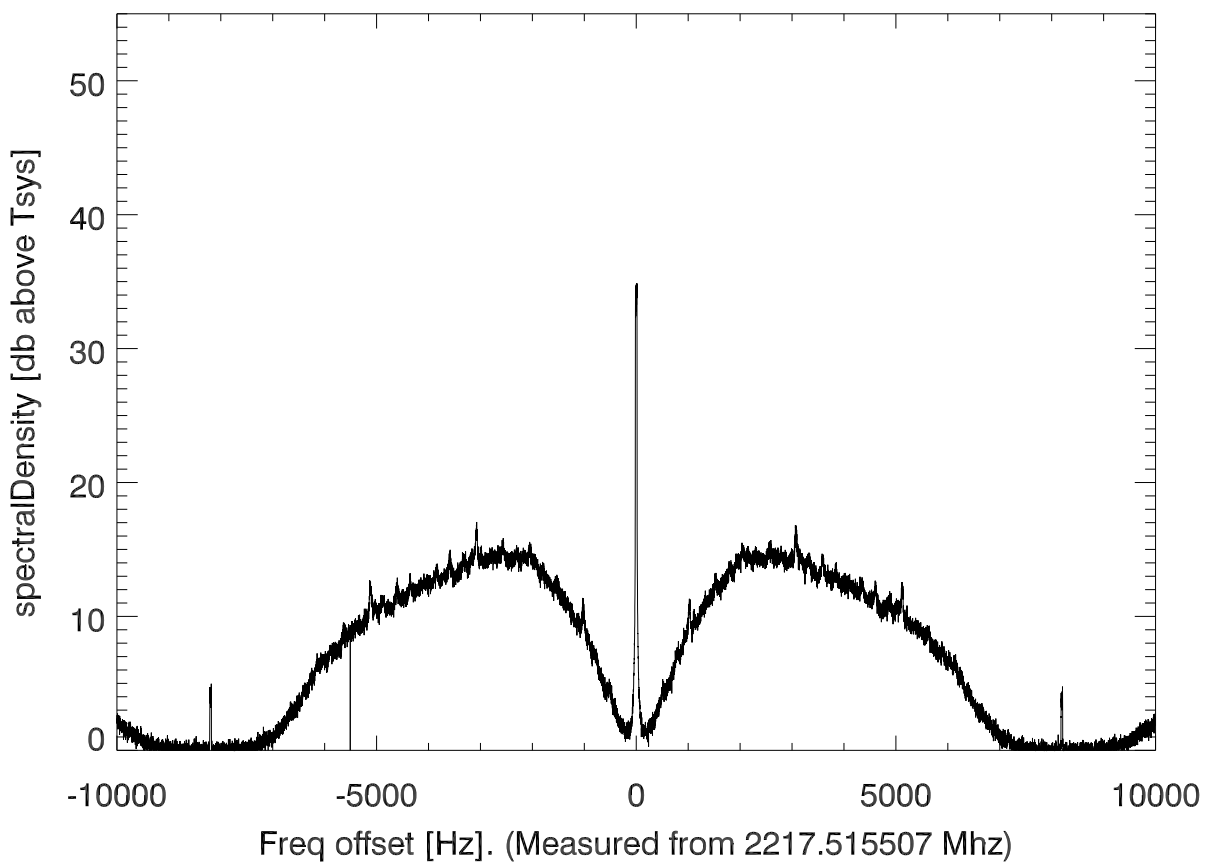

isee3 140609:203516 (UTC). overplot spectra from 147 sec run. PoIA

PoIB

isee3 140609:203516 (UTC) spectra after doppler correction. PoIA

isee3 140609:203516 (UTC) spectra after doppler correction. PoIB