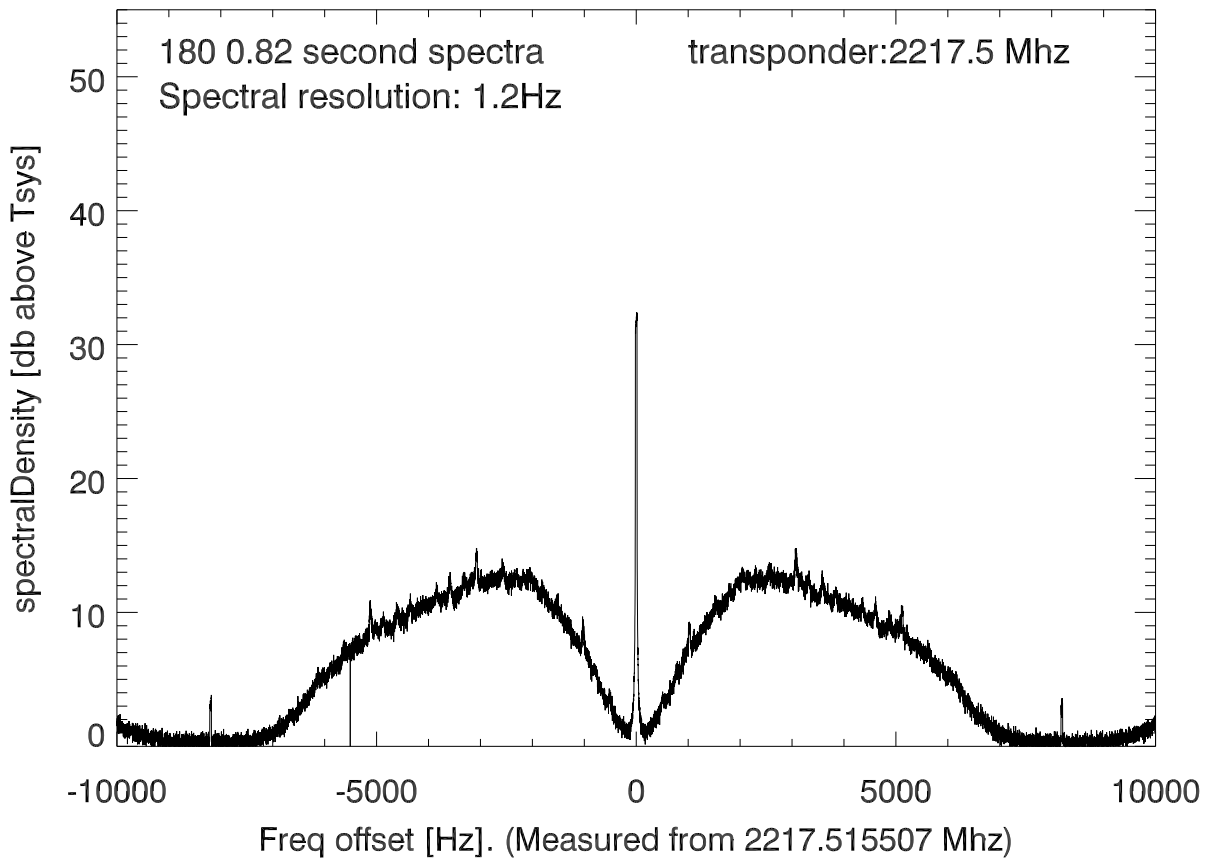

isee3 140609:203516 (UTC). overplot spectra from 147 sec run. PoIA

PoIB

isee3 140609:203516 (UTC) spectra after doppler correction. PoIA

isee3 140609:203516 (UTC) spectra after doppler correction. PoIB