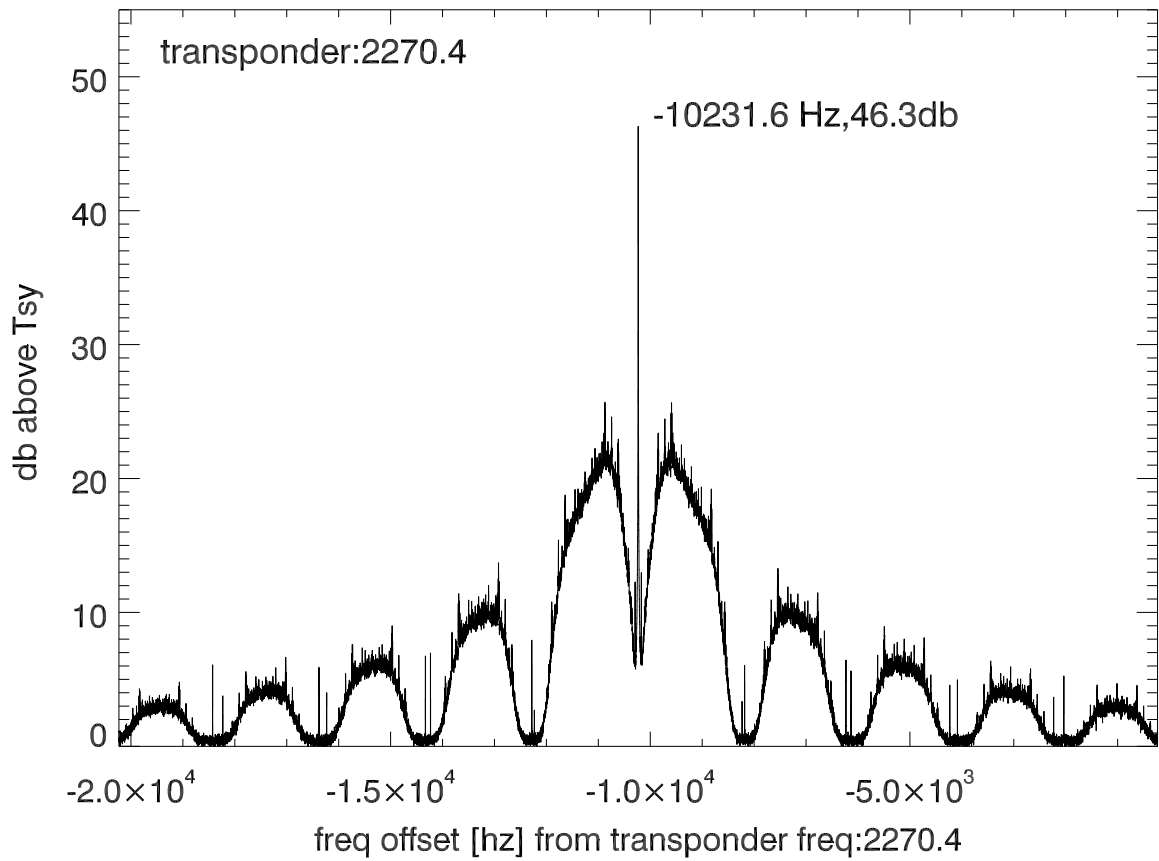

isee3 140529:203235 (UTC). overplot spectra from 320 sec run. PoIA

PoIB

isee3 140529:203235 (UTC) spectra after doppler correction. PoIA

isee3 140529:203235 (UTC) spectra after doppler correction. PoIB