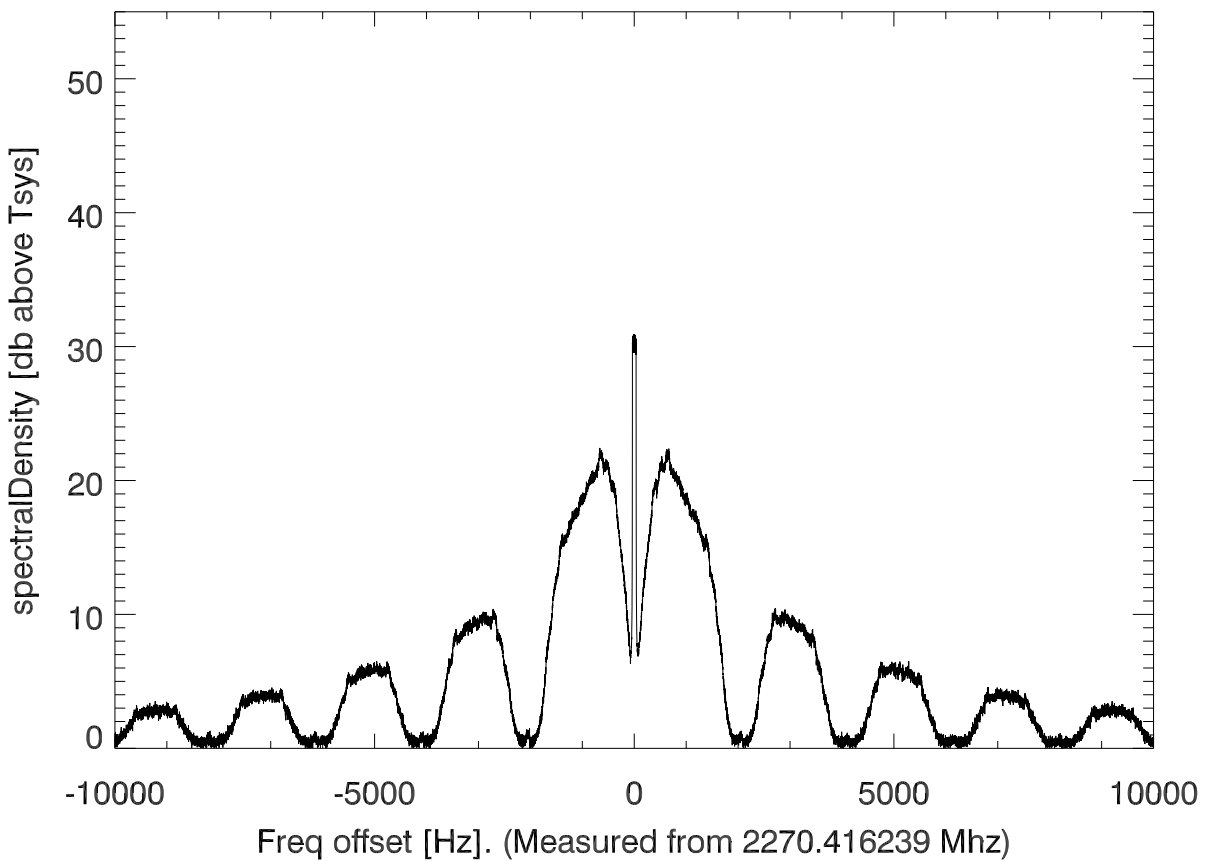

isee3 140529:203235 (UTC). overplot spectra from 320 sec run. PoIA

PoIB

isee3 140529:203235 (UTC) spectra after doppler correction. PoIA

isee3 140529:203235 (UTC) spectra after doppler correction. PoIB