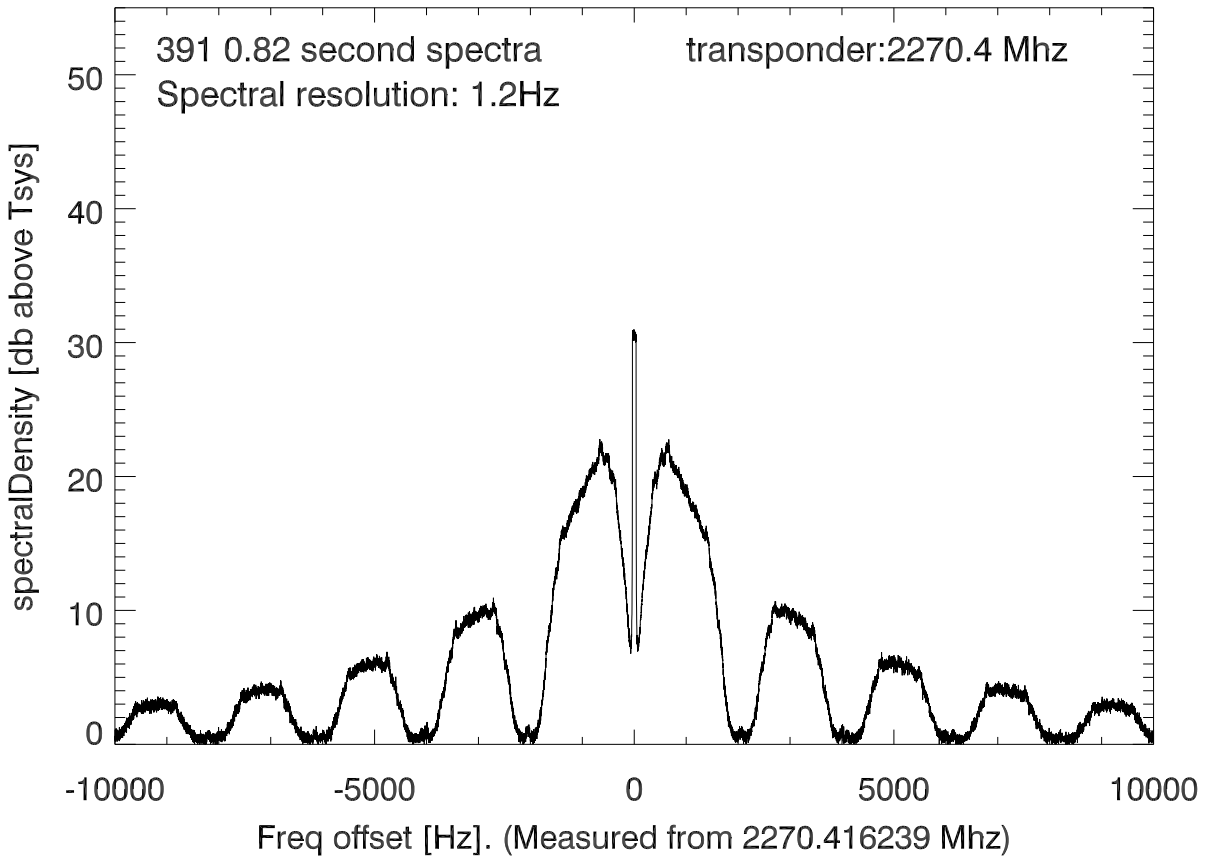

isee3 140529:203235 (UTC). overplot spectra from 320 sec run. PoIA

PoIB

isee3 140529:203235 (UTC) spectra after doppler correction. PoIA

isee3 140529:203235 (UTC) spectra after doppler correction. PoIB