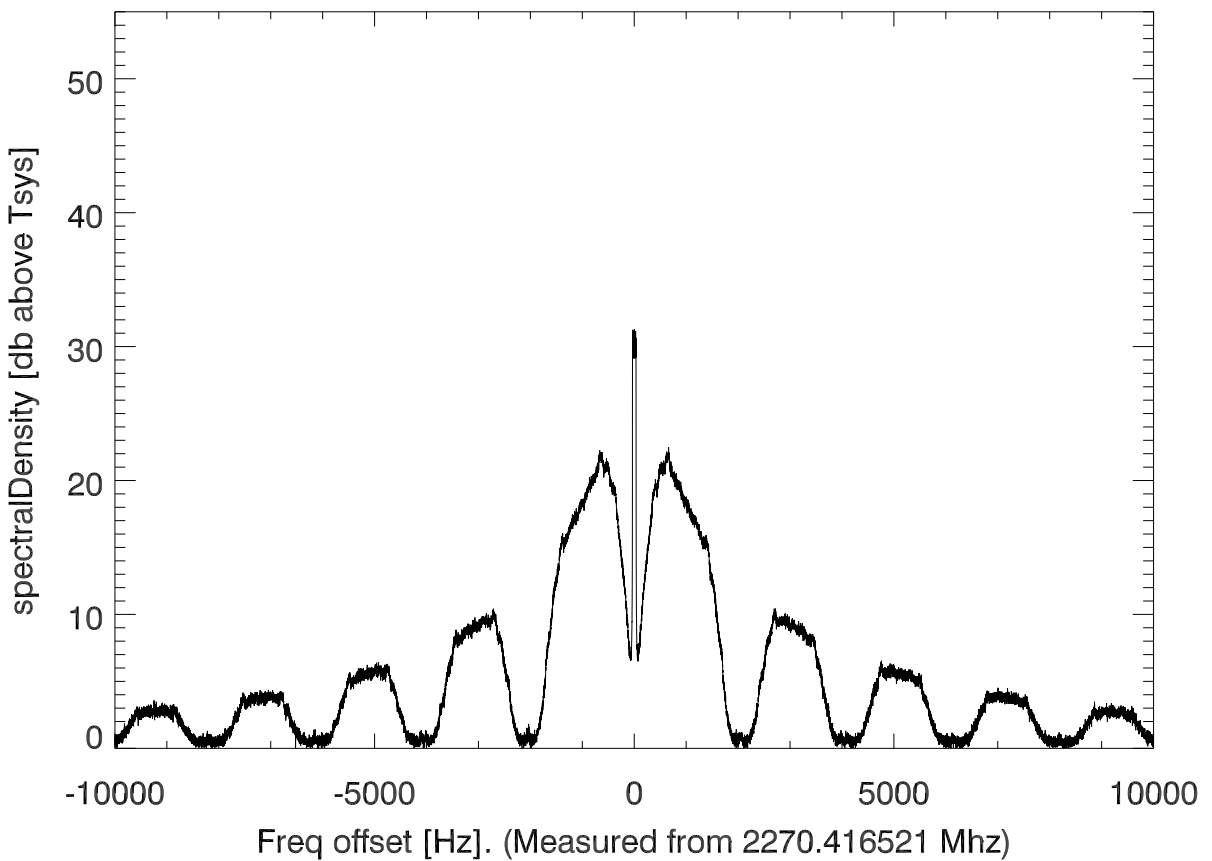

isee3 140529:201150 (UTC). overplot spectra from 305 sec run. PoIA

PoIB

isee3 140529:201150 (UTC) spectra after doppler correction. PoIA

isee3 140529:201150 (UTC) spectra after doppler correction. PoIB