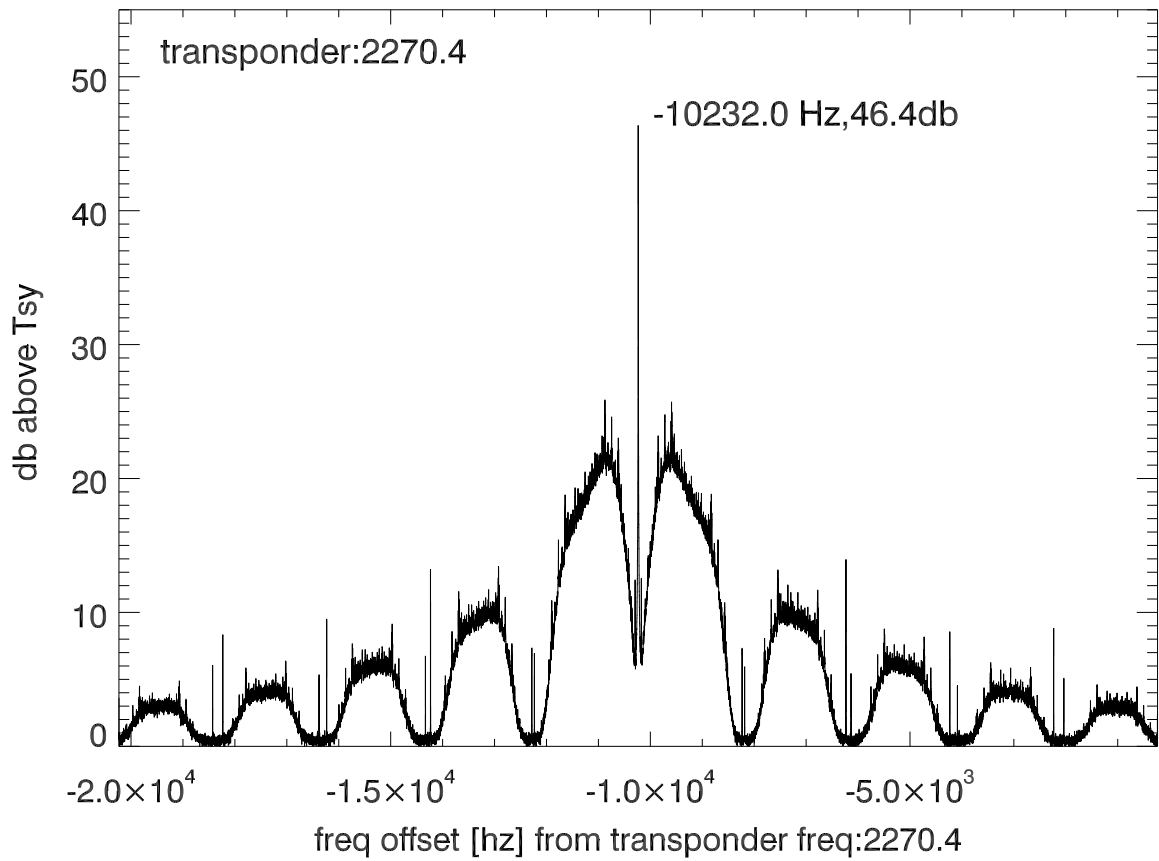

isee3 140529:201150 (UTC). overplot spectra from 305 sec run. PoIA

PoIB

isee3 140529:201150 (UTC) spectra after doppler correction. PoIA

isee3 140529:201150 (UTC) spectra after doppler correction. PoIB