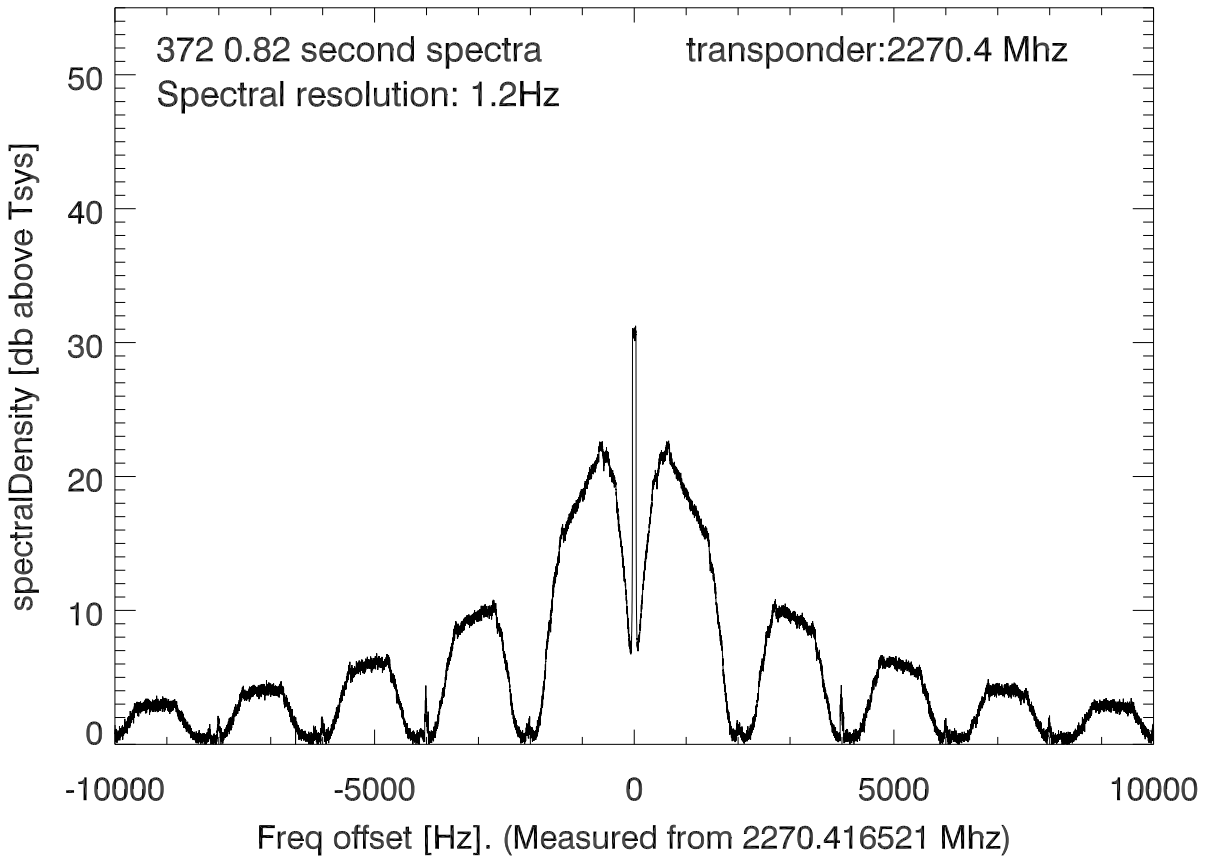

isee3 140529:201150 (UTC). overplot spectra from 305 sec run. PoIA

PoIB

isee3 140529:201150 (UTC) spectra after doppler correction. PoIA

isee3 140529:201150 (UTC) spectra after doppler correction. PoIB