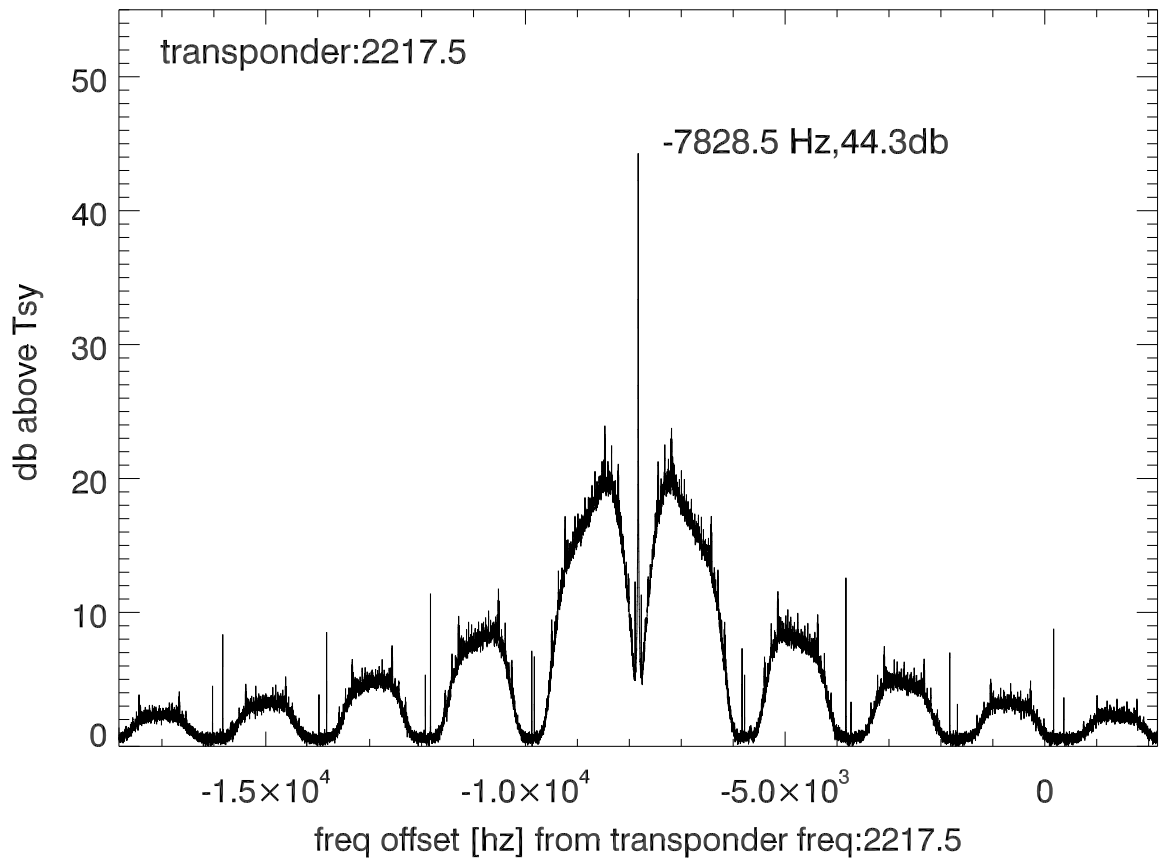

isee3 140529:201150 (UTC). overplot spectra from 305 sec run. PoIA

PoIB

isee3 140529:201150 (UTC) spectra after doppler correction. PoIA

isee3 140529:201150 (UTC) spectra after doppler correction. PoIB