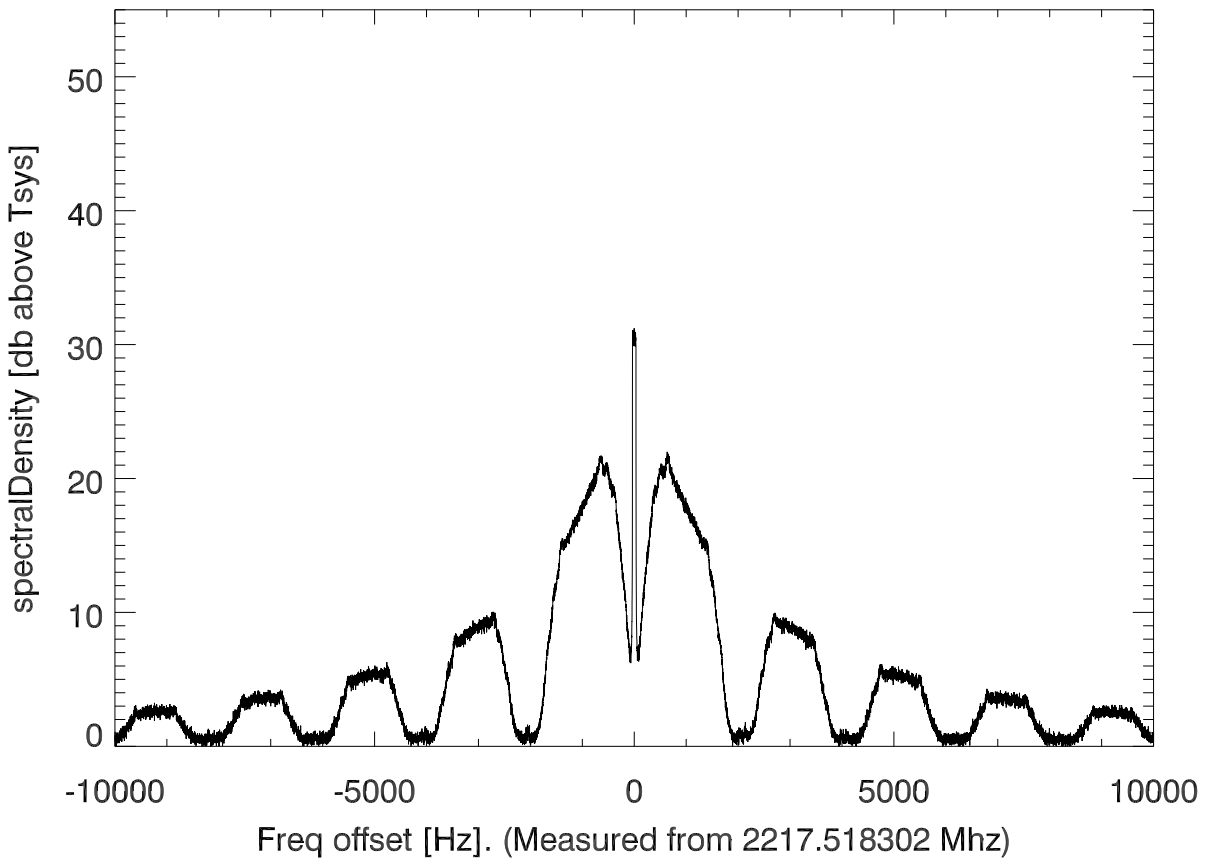

isee3 140529:201150 (UTC). overplot spectra from 305 sec run. PoIA

PoIB

isee3 140529:201150 (UTC) spectra after doppler correction. PoIA

isee3 140529:201150 (UTC) spectra after doppler correction. PoIB