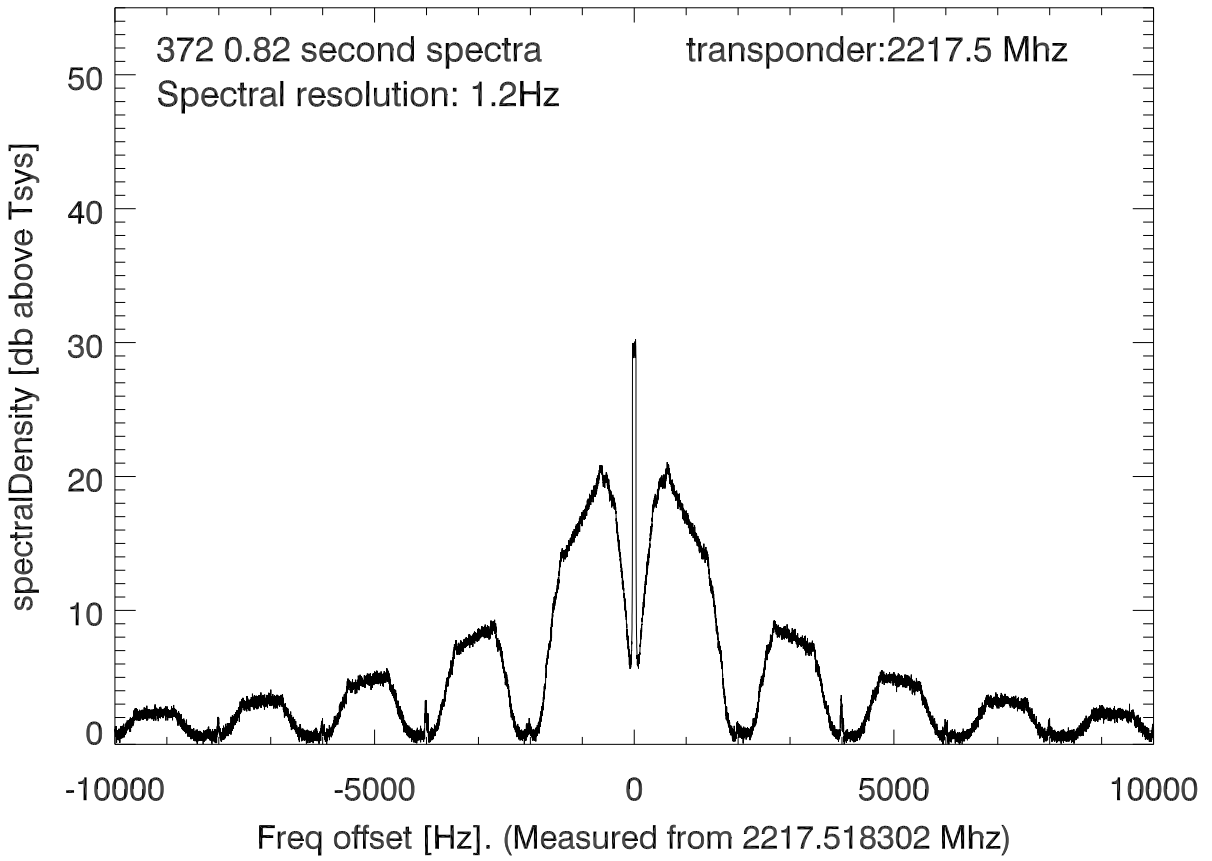

isee3 140529:201150 (UTC). overplot spectra from 305 sec run. PoIA

PoIB

isee3 140529:201150 (UTC) spectra after doppler correction. PoIA

isee3 140529:201150 (UTC) spectra after doppler correction. PoIB