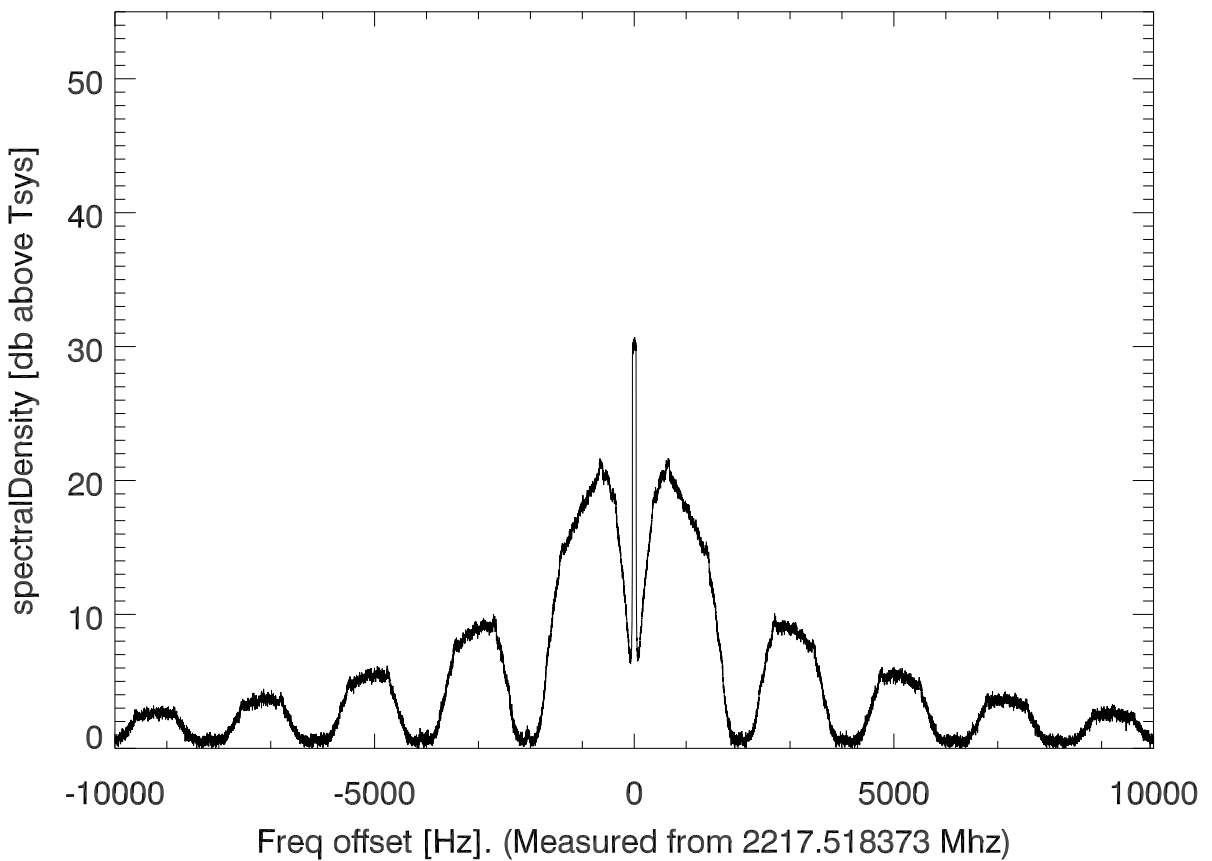

isee3 140529:200621 (UTC). overplot spectra from 320 sec run. PoIA

PoIB

isee3 140529:200621 (UTC) spectra after doppler correction. PoIA

isee3 140529:200621 (UTC) spectra after doppler correction. PoIB