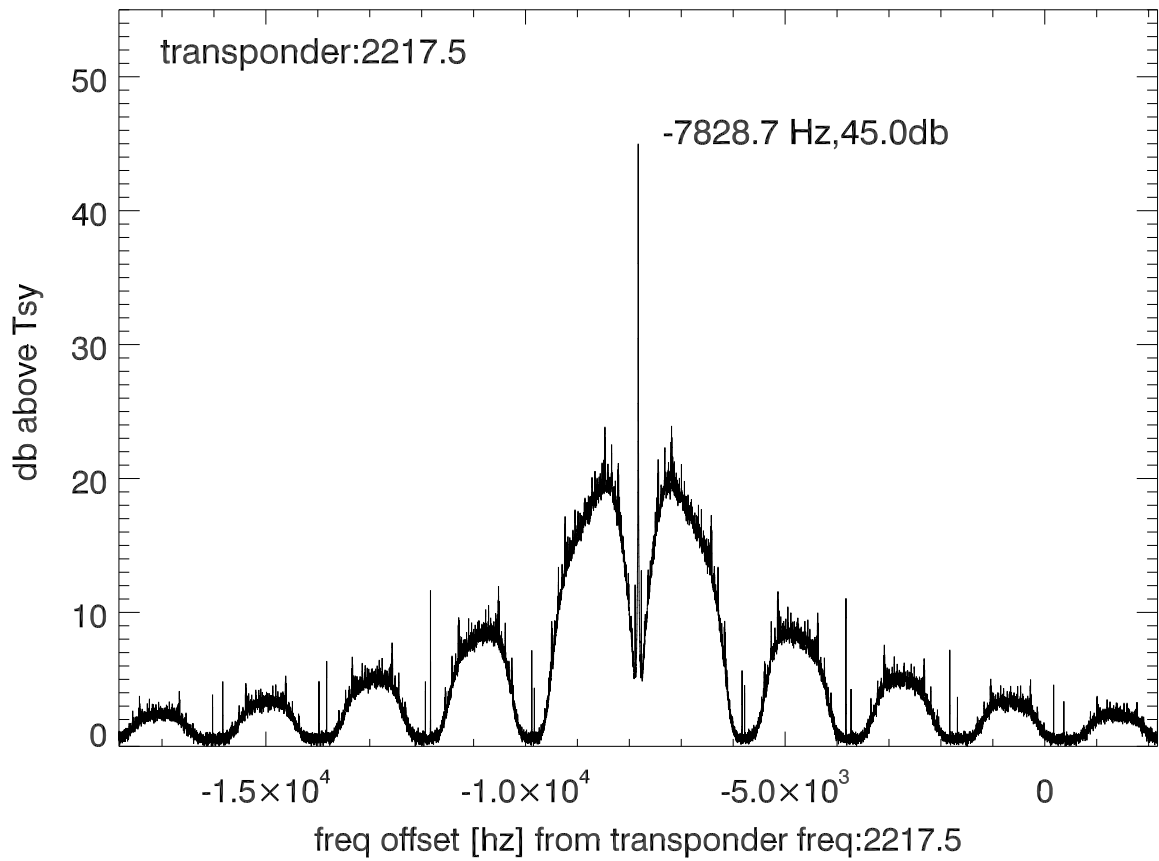

isee3 140529:200621 (UTC). overplot spectra from 320 sec run. PoIA

PoIB

isee3 140529:200621 (UTC) spectra after doppler correction. PoIA

isee3 140529:200621 (UTC) spectra after doppler correction. PoIB