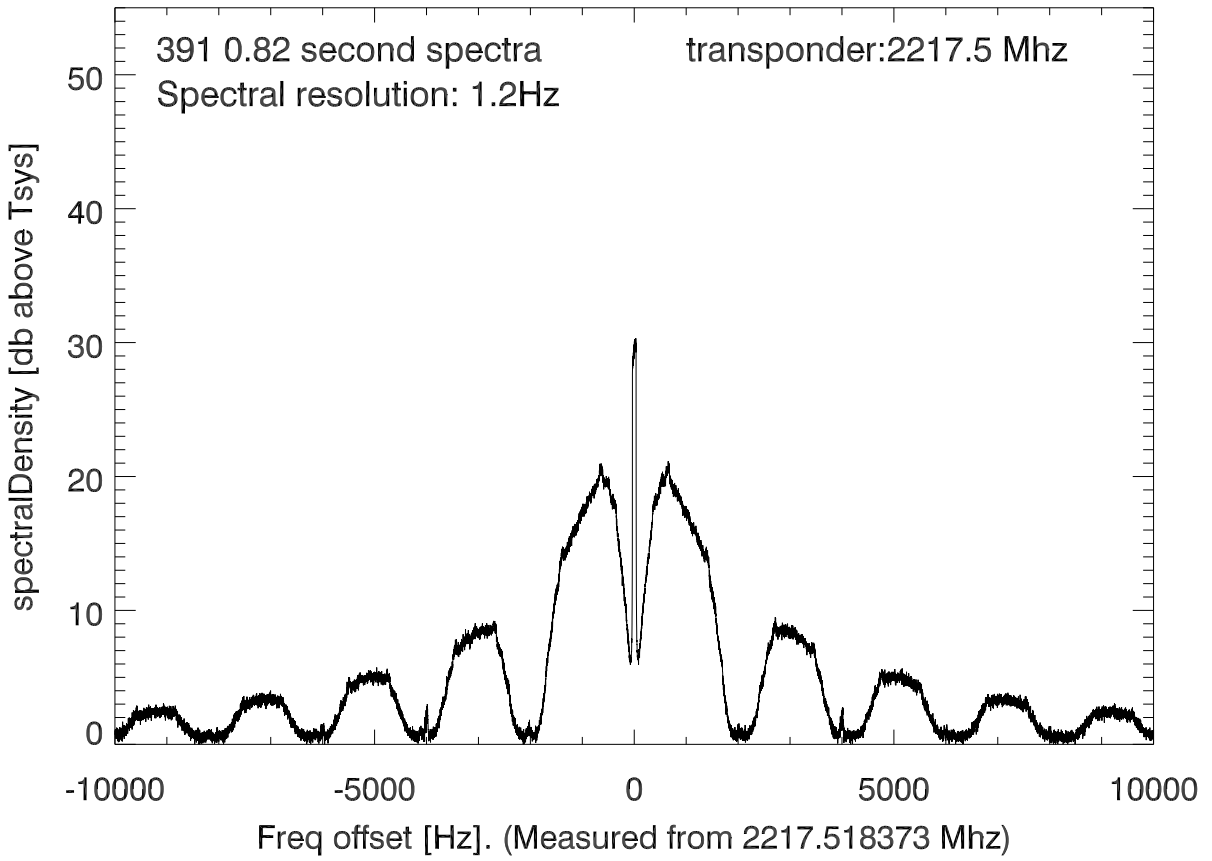

isee3 140529:200621 (UTC). overplot spectra from 320 sec run. PoIA

PoIB

isee3 140529:200621 (UTC) spectra after doppler correction. PoIA

isee3 140529:200621 (UTC) spectra after doppler correction. PoIB