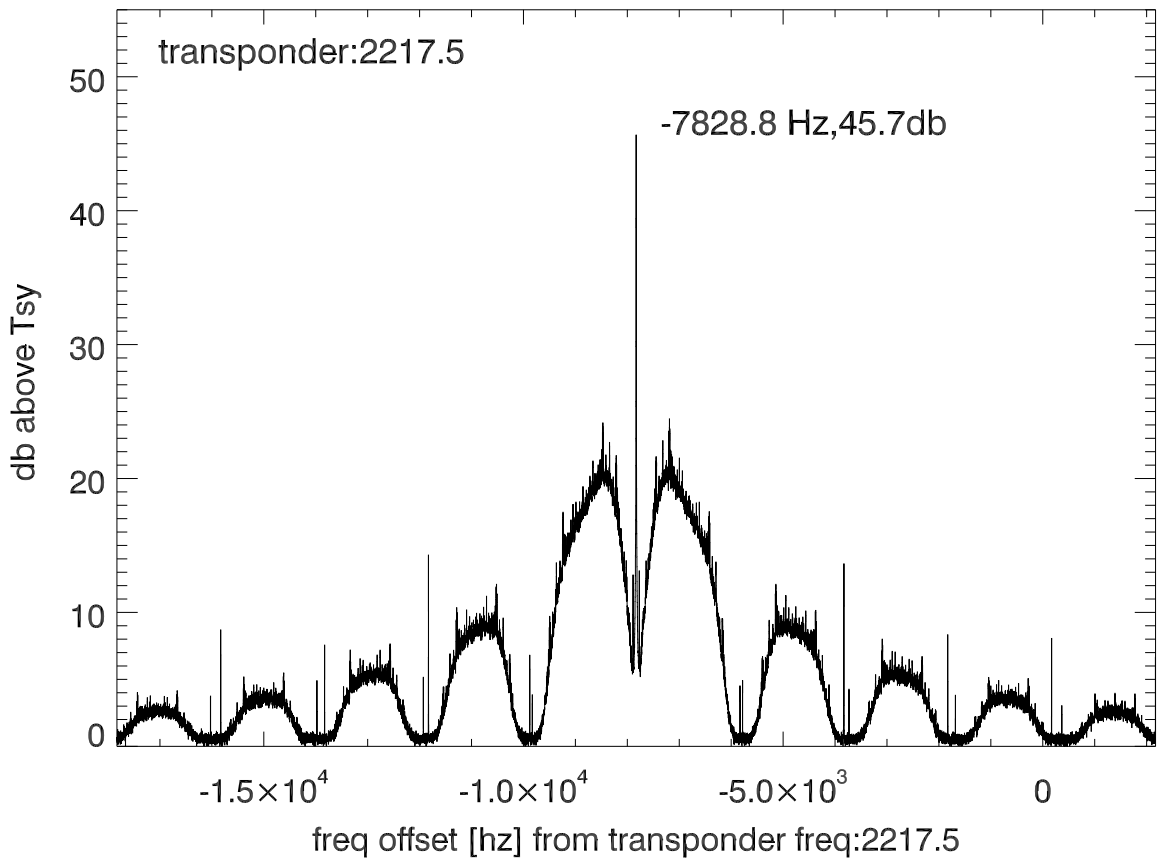

isee3 140529:200051 (UTC). overplot spectra from 320 sec run. PoIA

PoIB

isee3 140529:200051 (UTC) spectra after doppler correction. PoIA

isee3 140529:200051 (UTC) spectra after doppler correction. PoIB