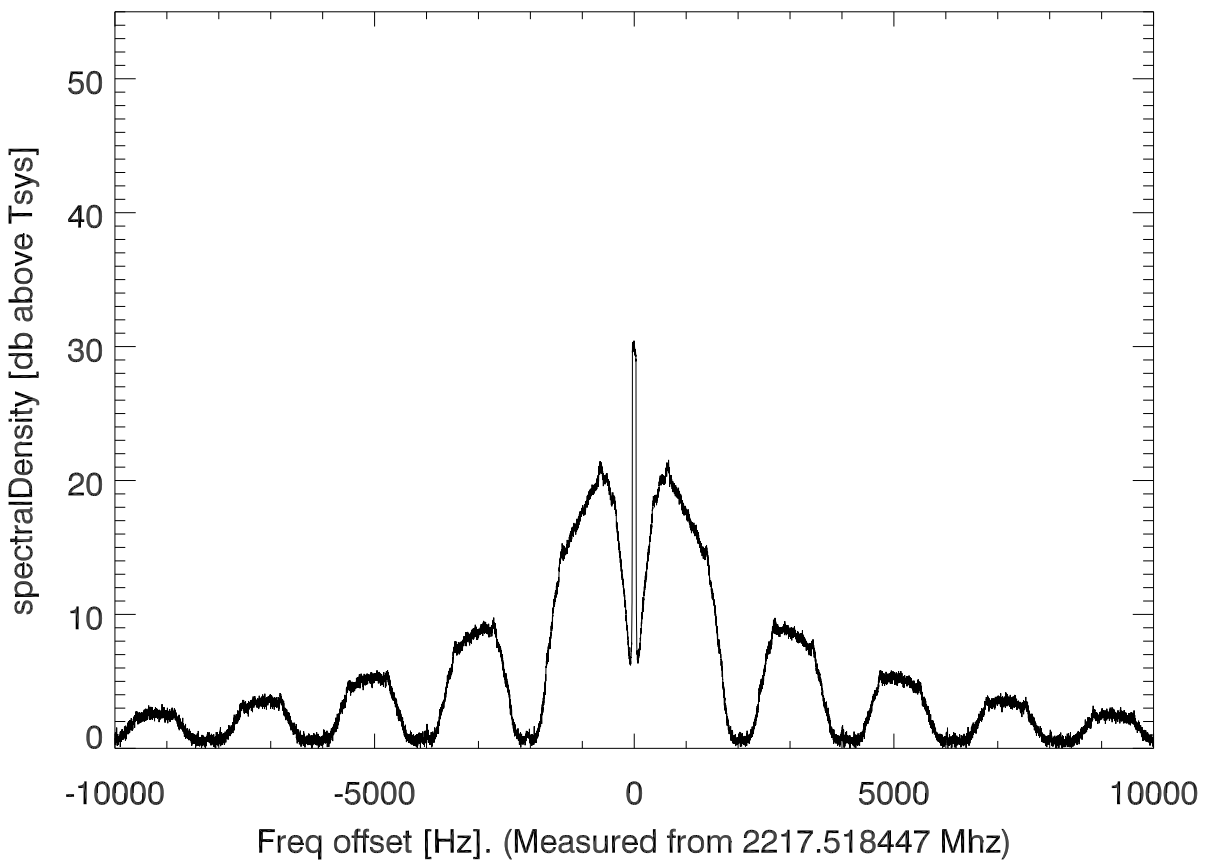

isee3 140529:200051 (UTC). overplot spectra from 320 sec run. PoIA

PoIB

isee3 140529:200051 (UTC) spectra after doppler correction. PoIA

isee3 140529:200051 (UTC) spectra after doppler correction. PoIB