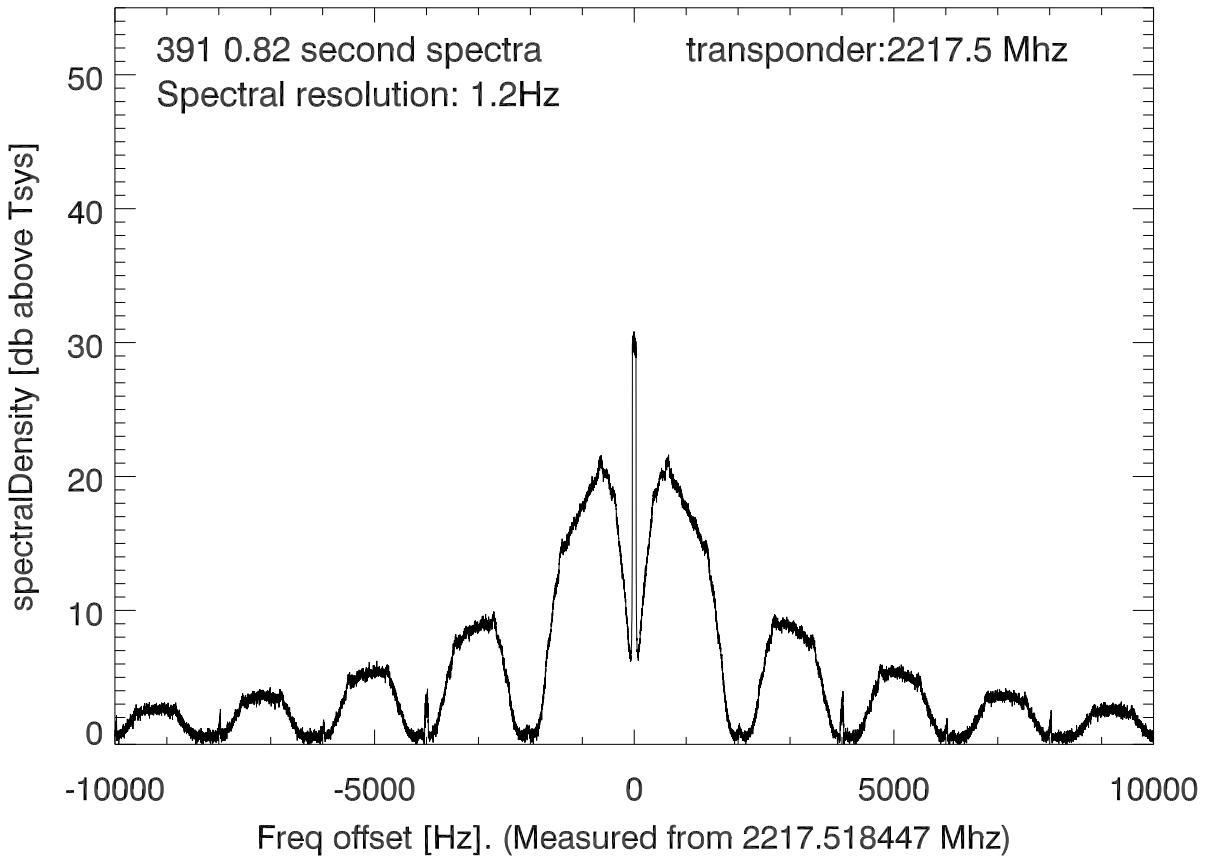

isee3 140529:200051 (UTC). overplot spectra from 320 sec run. PoIA

PoIB

isee3 140529:200051 (UTC) spectra after doppler correction. PoIA

isee3 140529:200051 (UTC) spectra after doppler correction. PoIB