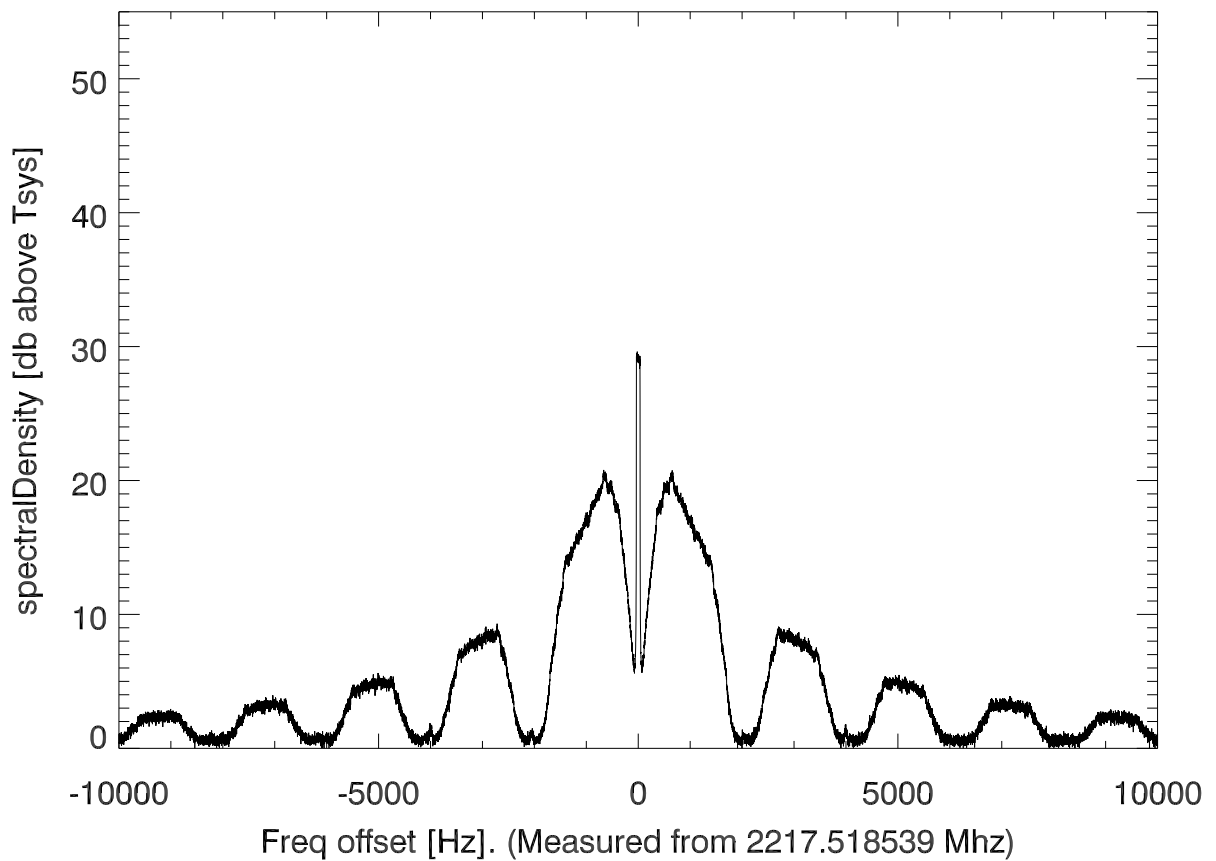

isee3 140529:195400 (UTC). overplot spectra from 320 sec run. PoIA

PoIB

isee3 140529:195400 (UTC) spectra after doppler correction. PoIA

isee3 140529:195400 (UTC) spectra after doppler correction. PoIB