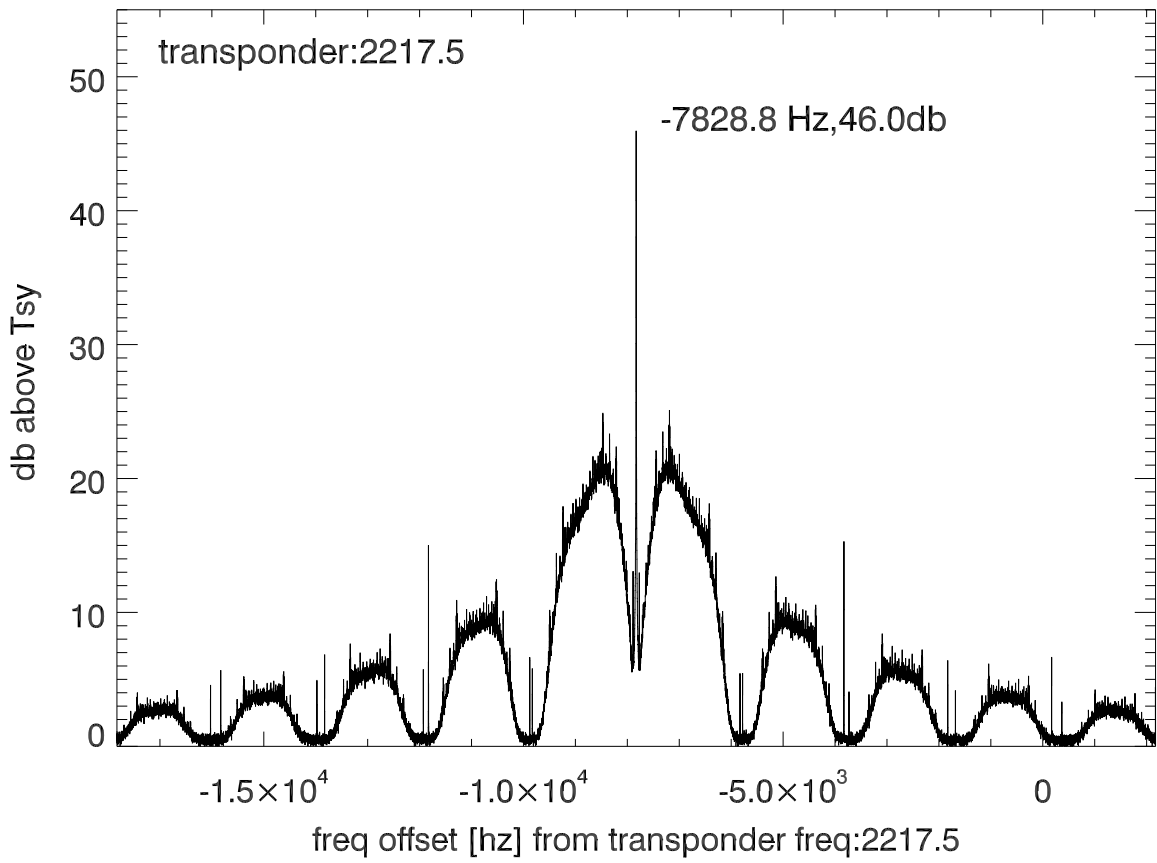

isee3 140529:195400 (UTC). overplot spectra from 320 sec run. PoIA

PoIB

isee3 140529:195400 (UTC) spectra after doppler correction. PoIA

isee3 140529:195400 (UTC) spectra after doppler correction. PoIB