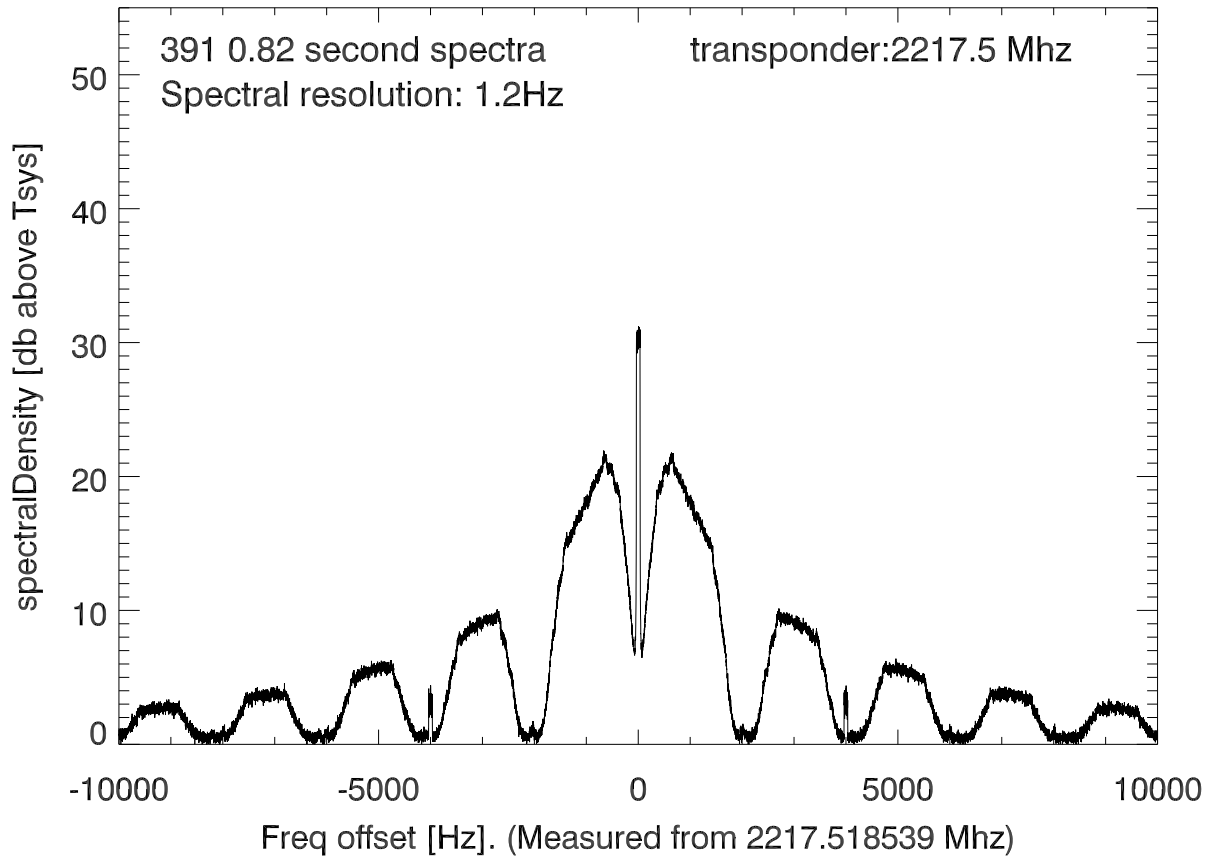

isee3 140529:195400 (UTC). overplot spectra from 320 sec run. PoIA

PoIB

isee3 140529:195400 (UTC) spectra after doppler correction. PoIA

isee3 140529:195400 (UTC) spectra after doppler correction. PoIB