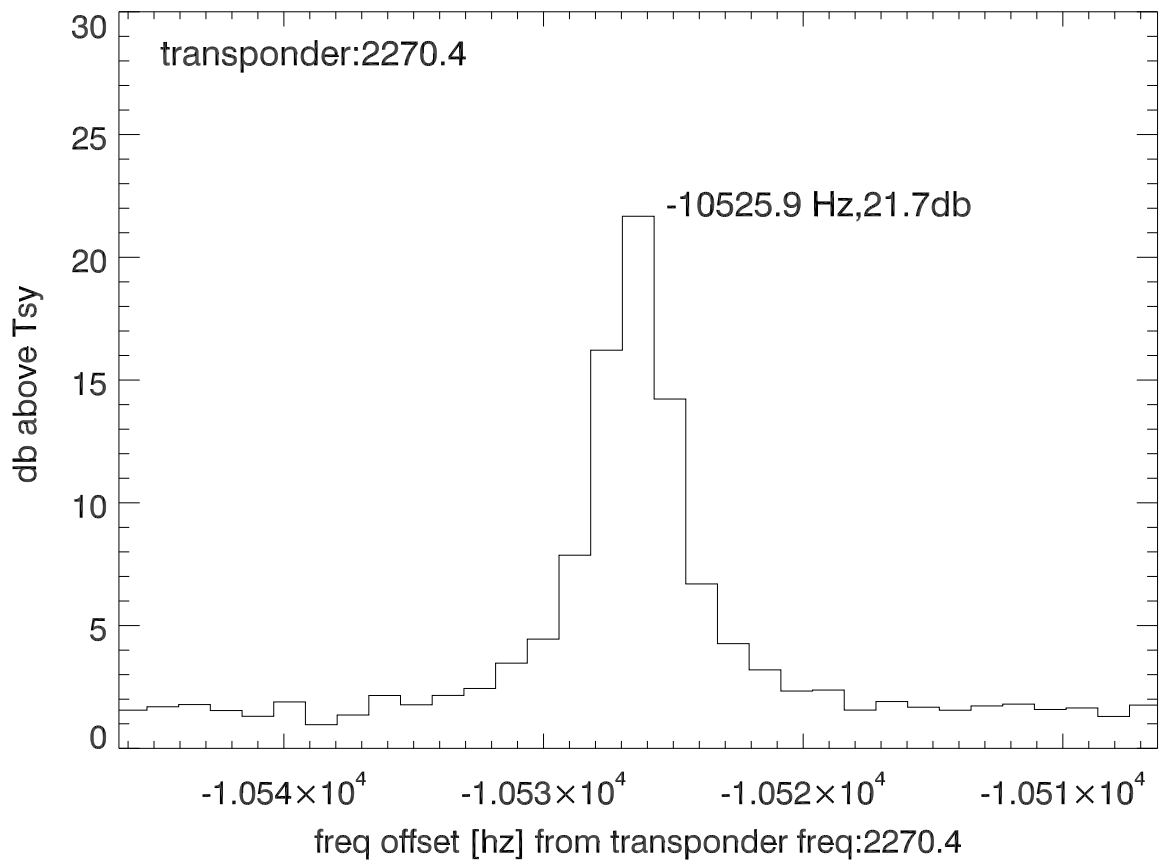

isee3 140414:205944 (UTC). overplot spectra from 320 sec run. PoIA

PoIB

isee3 140414:205944 (UTC) spectra after doppler correction. PoIA

isee3 140414:205944 (UTC) spectra after doppler correction. PoIB