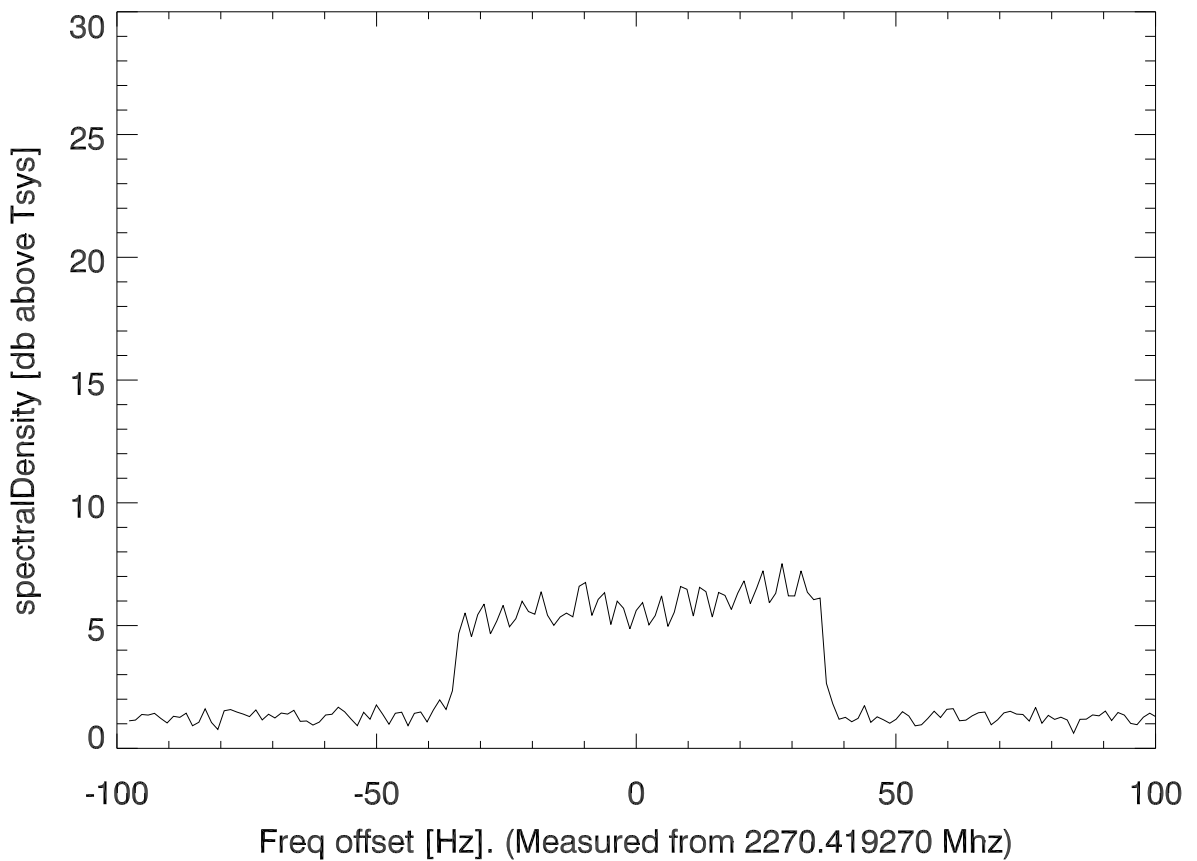

isee3 140414:205944 (UTC). overplot spectra from 320 sec run. PoIA

PoIB

isee3 140414:205944 (UTC) spectra after doppler correction. PoIA

isee3 140414:205944 (UTC) spectra after doppler correction. PoIB