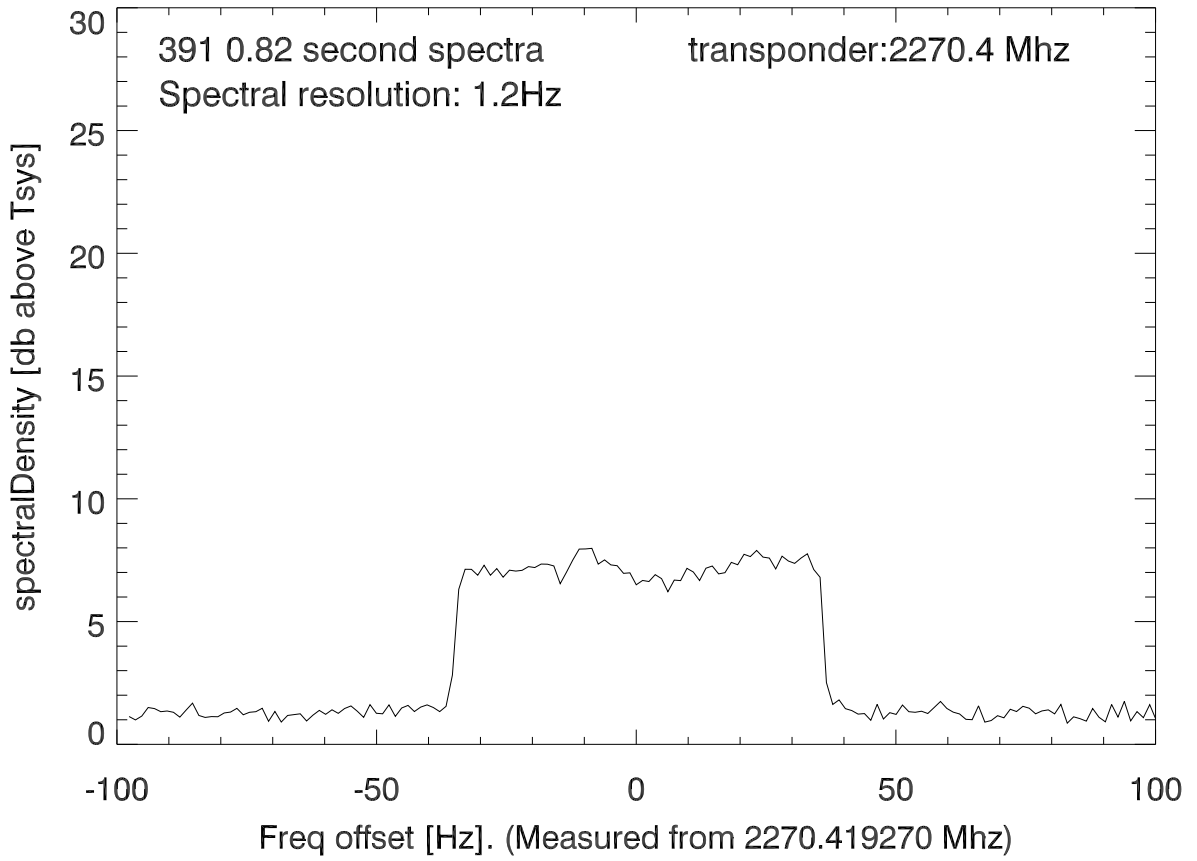

isee3 140414:205944 (UTC). overplot spectra from 320 sec run. PoIA

PoIB

isee3 140414:205944 (UTC) spectra after doppler correction. PoIA

isee3 140414:205944 (UTC) spectra after doppler correction. PoIB