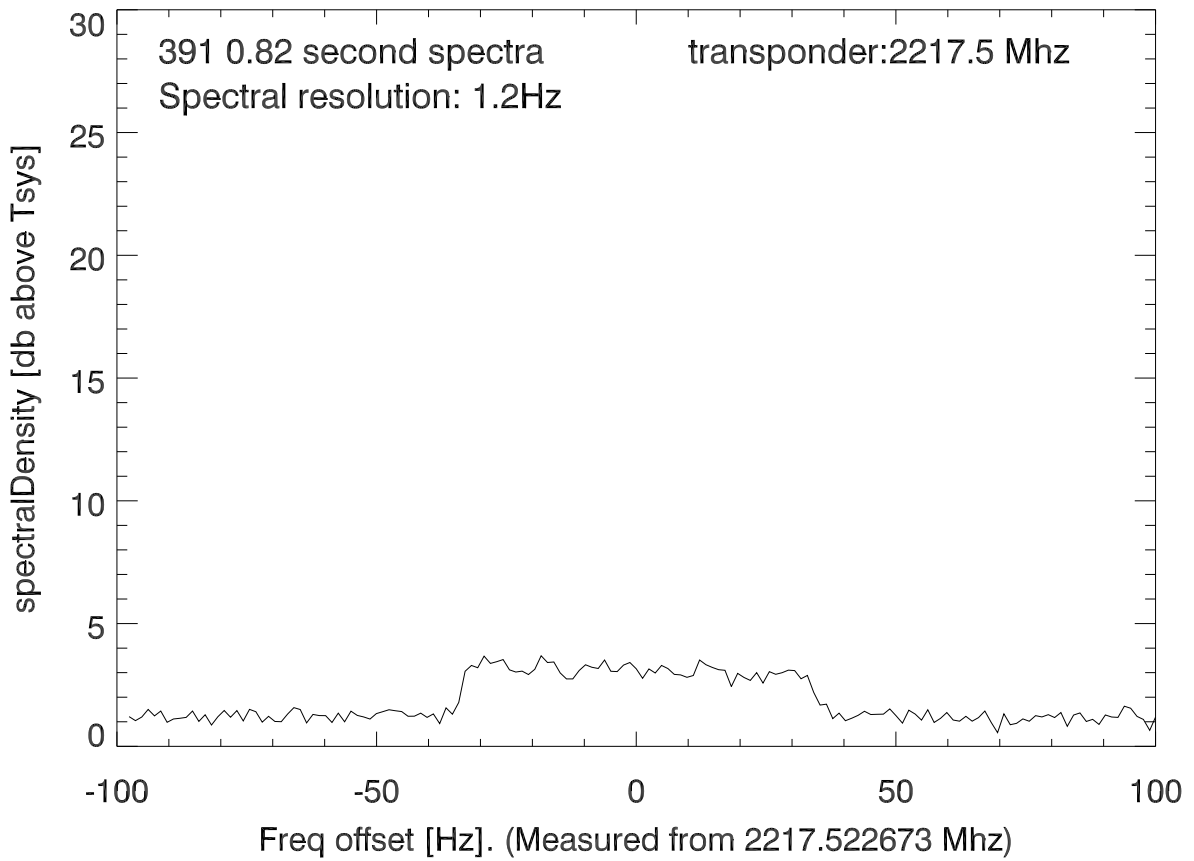

isee3 140414:200746 (UTC). overplot spectra from 320 sec run. PoIA

PoIB

isee3 140414:200746 (UTC) spectra after doppler correction. PoIA

isee3 140414:200746 (UTC) spectra after doppler correction. PoIB