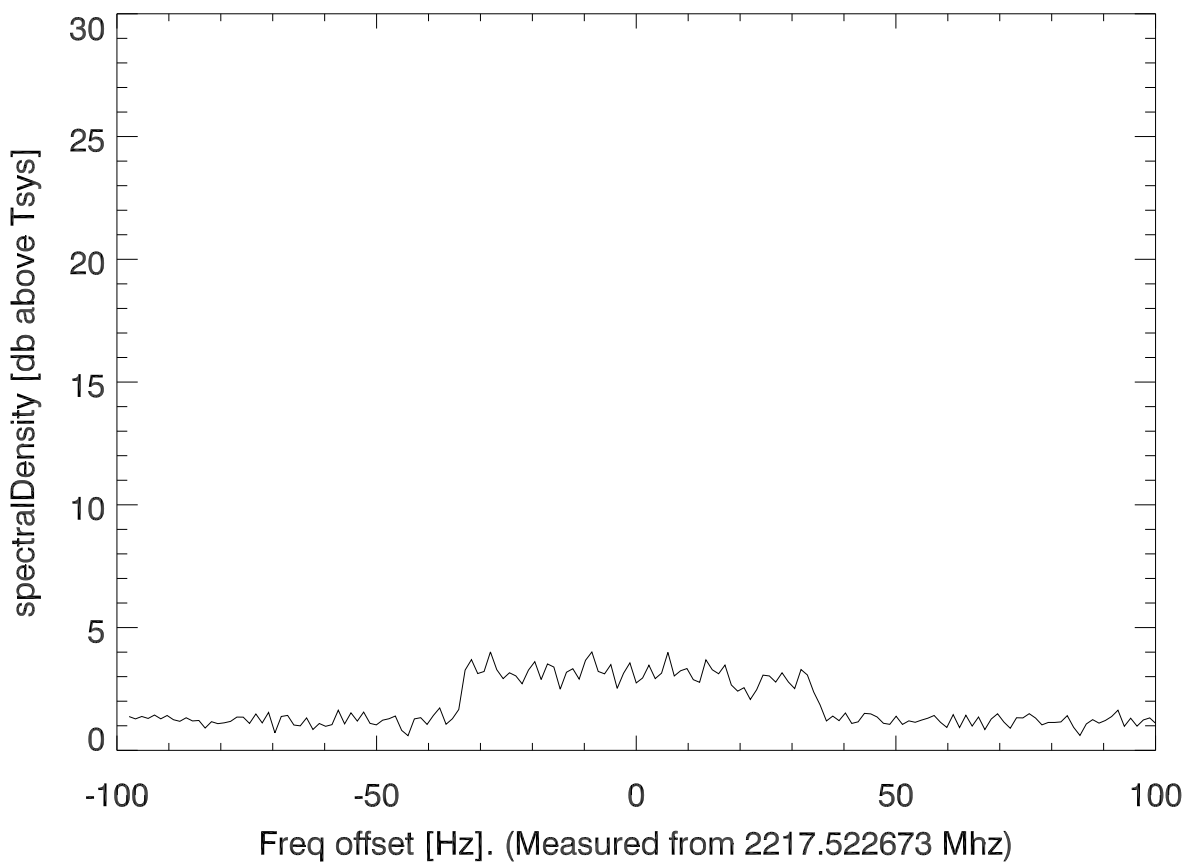

isee3 140414:200746 (UTC). overplot spectra from 320 sec run. PoIA

PoIB

isee3 140414:200746 (UTC) spectra after doppler correction. PoIA

isee3 140414:200746 (UTC) spectra after doppler correction. PoIB