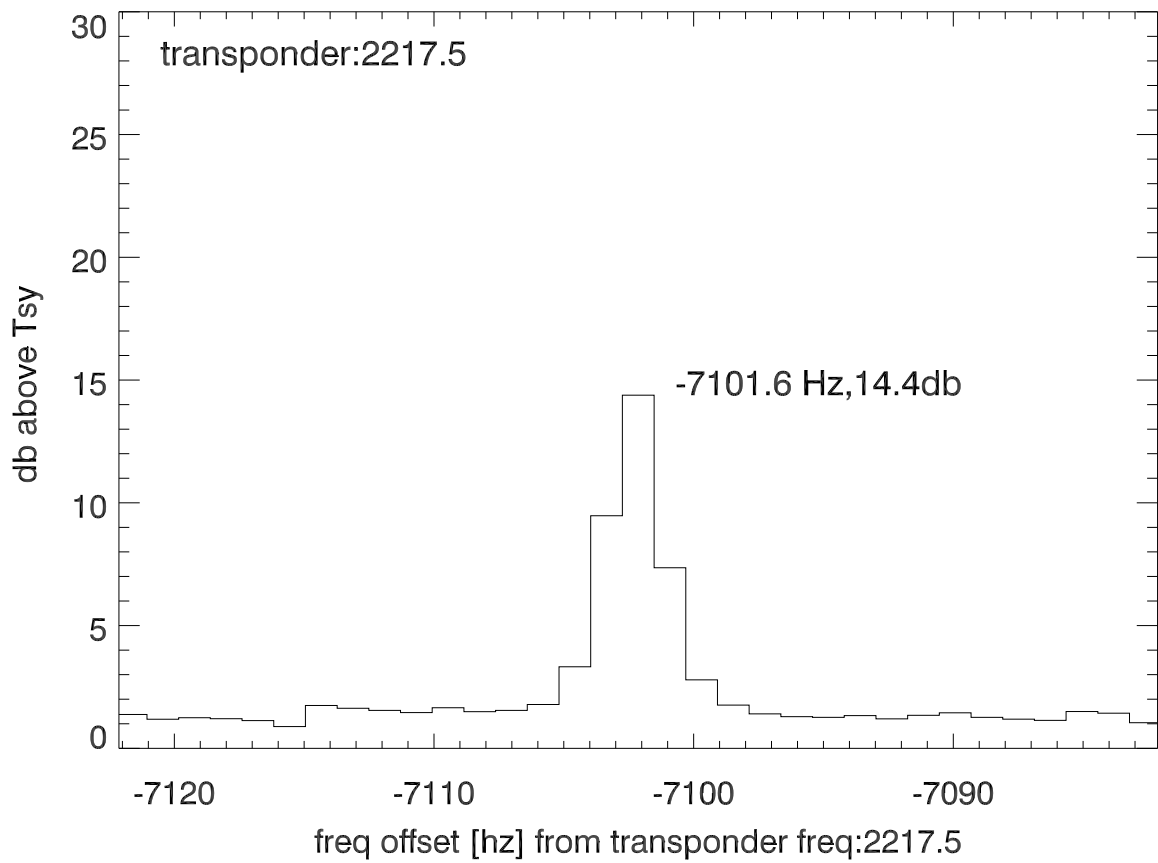

isee3 140414:200746 (UTC). overplot spectra from 320 sec run. PoIA

PoIB

isee3 140414:200746 (UTC) spectra after doppler correction. PoIA

isee3 140414:200746 (UTC) spectra after doppler correction. PoIB