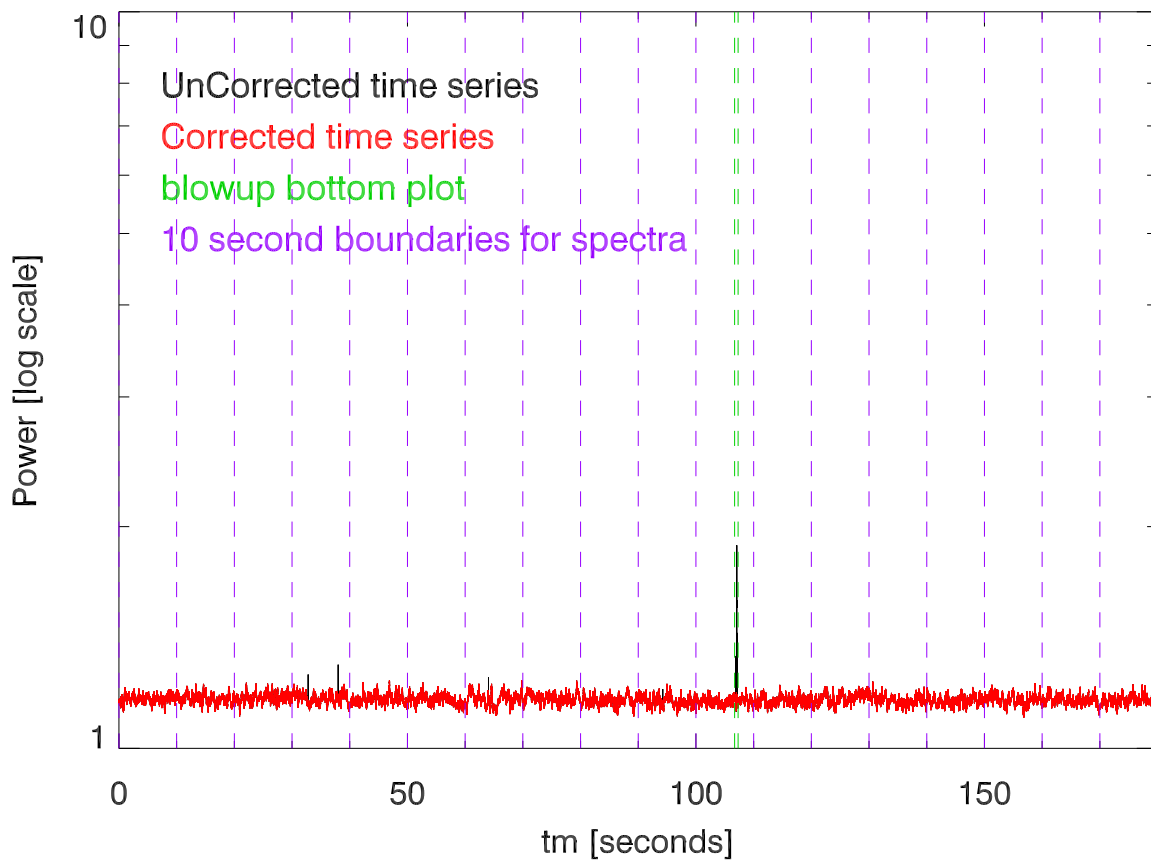

190906 sbh B1107+110. PoIA TotPwr vs time on Source.

blowup around 107 seconds